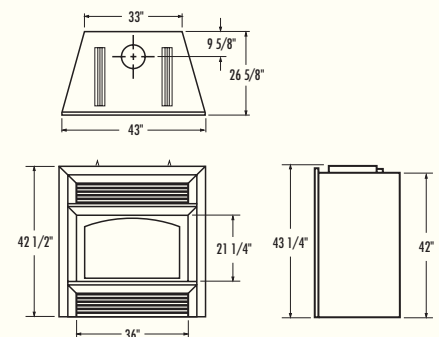

Options:

- Heat activated on/off pre-wired fan kit
- Central forced air kit