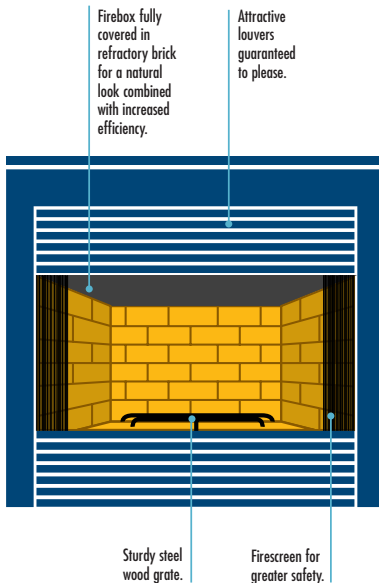

SB36

SB42

HEAT-CIRCULATING
WOOD BURNING
FIREPLACE

STANDARD FEATURES

SB36 and SB42 wood burning fireplaces offer a host of standard features, including:

Options:

- Outside air kit (4" I.D. x 10' insulated flex pipe).
- Adapter for outside air kit.
- Blowers.