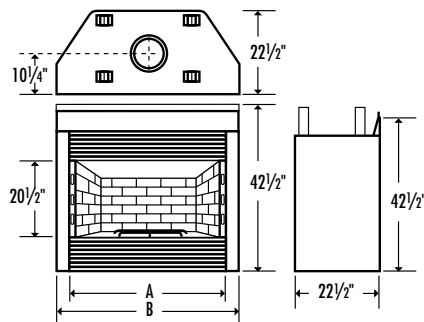

Decorative Options:

- Set of full-view glass doors.
- Wide choice of easy to install trims and decorative contours.

Model	A	B
SB36	36"	40 1/8"
SB42	42"	46 5/8"

SECURITY CHIMNEYS INTERNATIONAL

Security Chimneys International Ltd.
2125 Monterey Street, Laval, Quebec
Canada, H7L 3T6

Tel.: (450) 973-9999
Fax: (450) 973-2222

ISO 9001
CERTIFICATION 06/1992

Security Chimneys International is certified ISO 9001, your guarantee of quality and satisfaction for years to come.

Printed in Canada
ASB36/42
REV : 08-1997