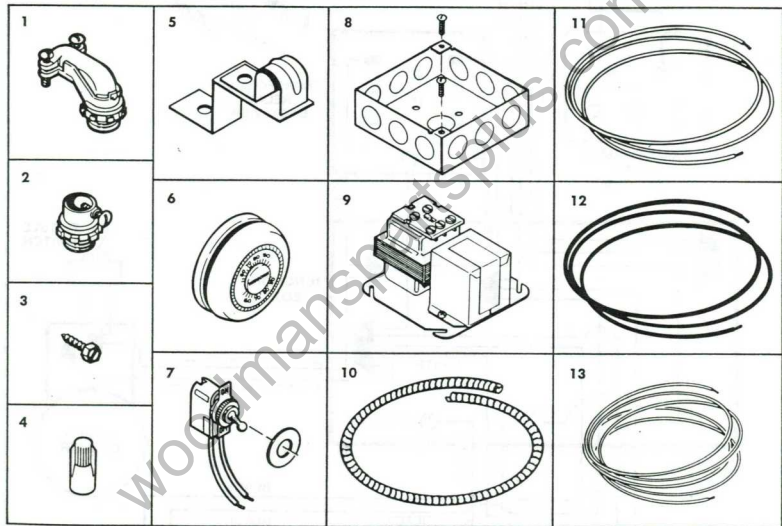

4200 Series

KEY NO.	PART NO.	DESCRIPTION	QTY.
1	4201	Shroud Top	1
2	4200	Fire Box Assembly	1
4	4202	76 CFM Draft Blower	1
5	4203	Blowers 1300 CFM	2
6	4204	Shroud, Right Side	1
7	923	Fan Limit	1
8	5631	Ash Pan	1
9	1823	Door Pins (Ash Door)	2
10	2023	Rope (Fire Door)	1
11	W-5	Grate Access Door	1
12	4205	Door Pins (Fire Door)	2
13	W-2	Ash Door	1
14	1723	Woodchuck Knobs	3
15	4206	Fire Door	1

KEY NO.	PART NO.	DESCRIPTION	QTY.
16	4207	Rope (Fire Door)	1
17	W-3	Grate, Large	1
18	W-4	Grate, Small	2
19	4208	Fire Brick Front (1 1/4" Special Cut)	2
20	4209	Fire Brick Rear (2" Special Cut)	2
21	4210	Side Brick 2"	26
22	4211	Side Brick (2" Special Cut)	2
23	4212	Secondary Combustion Rod	1
24	4213	Shroud, Left Side	1
25	1423	1 1/2" x 1/4" Bolt	1
26	1623	1/4" Lock Nut	1
27	1523	Spring	1

KEY NO.	PART NO.	DESCRIPTION	QTY.
1	2423	90° Ell. BX Connector	2
2	2523	3/8" BX Connector	3
3	2623	# 10 x 3/4" Screws	23
4	2823	Wire Nuts	9
5	3826	3/8" Conduit Straps with Standoffs	4
5	4214	Standoffs Without Conduit Straps	2
6	6432	Thermostat, Round Wall	1
7	6532	Toggle Switch	1
7	6632	3/8" Washer	2
8	1123	4" x 4" Junction Box	1
9	6332	Fan Relay Transformer	1

KEY NO.	PART NO.	DESCRIPTION	QTY.
10	4215	Greenfield 87" Length	1
	4216	26" Length	1
11	4217	#16-105" Wire, White 36" Length	1
	4218	97" Length	1
	4219	24" Length	1
12	4220	#16-105" Wire, Black 36" Length	1
	4221	97" Length	1
	4222	24" Length	1
13	7532	#18-2 Thermostat Wire 36"	1