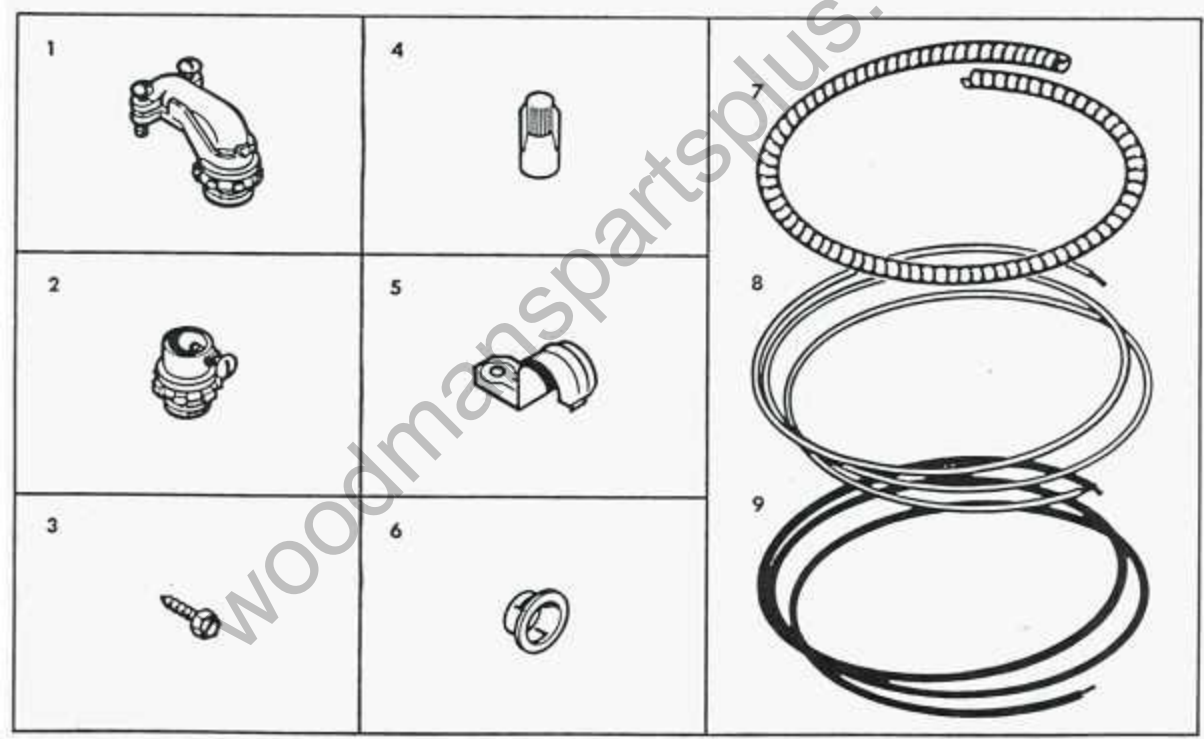

# 3100 Series

KEY NO.	PART NO.	DESCRIPTION	QTY.
1	5531	Shroud, Top	1
2	5031	Fire Box Assembly	1
3	5131	Z-Locks, Top and Bottom	4
4	823	Blower Screens	2
5	4526	Blowers 465 CFM	2
6	1123	Junction Box 4"x4"	1
7	1223	Junction Box Cover 4"x4"	1
8	5231	Z-Locks, Front and Rear	4
9	5431	Shroud, Right Side (With Fan Limit Holes)	1
10	923	Fan Limit Switch	1
11	5631	Ash Pan	1
12	1623	1/4" Lock Nut	2
13	W-6	Draft Control	1
14	1423	1 1/2"x1/4" Bolt	2
15	1823	1/4" Door Pins	4
16	2023	Rope (Ash Door)	1

KEY NO.	PART NO.	DESCRIPTION	QTY.
17	W-2	Ash Door	1
18	1523	Spring	1
19	W-5	Grate Handle Access Cover	1
20	1723	Woodchuck Door Handles	3
21	W-1	Fire Door	1
22	1923	Rope (Fire Door)	1
23	W-3	Grate, Large	1
24	5931	Firebrick, 2" (Special Cut)	2
26	4626	Firebrick, 2"	18
27	2223	Firebrick, 1 1/4"	8
28	5731	Secondary Combustion Chamber Rod Control	1
29	5331	Shroud, Left Side	1
30	W-8	Brick Retainer	2
31	7626	Front Bottom (1 1/4" Cut)	2
32	4726	Rear Bottom (1 1/4" Cut)	2
33	W-4	Grate, Small	1

KEY NO.	PART NO.	DESCRIPTION	QTY.
1	2423	3/8" 90° Ell. BX Connector	2
2	2523	3/8" BX Connector	2
3	2623	# 10x3/4" Screws	20
4	2823	Wire Nuts	5
5	3826	3/8" Conduit Strap	1
6	3926	1/2" Blue Anti Short Plug	2
7	3526	Greenfield 35" Length	1

KEY NO.	PART NO.	DESCRIPTION	QTY.
8	2923	12 1/2" Length # 16-105° Wire, White	1
	3726	42" Length	1
	3123	26" Length	1
9	3626	# 16-105° Wire, Black 42" Length	1
	3123	26" Length	1