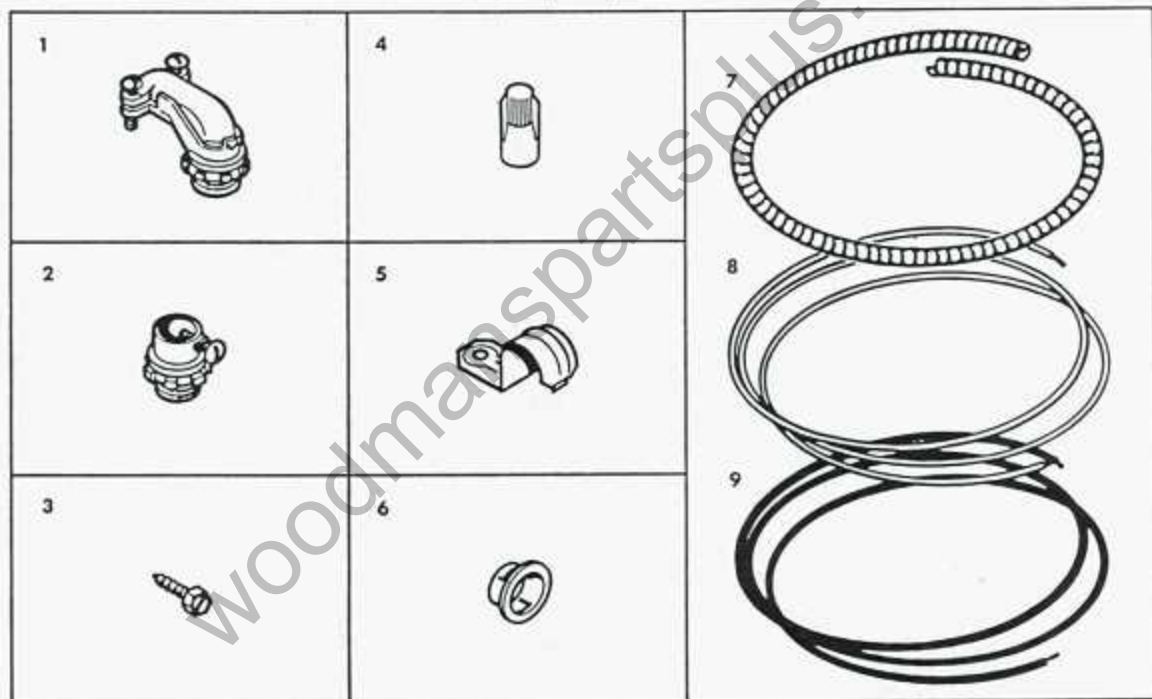

## 2800 Series

KEY NO.	PART NO.	DESCRIPTION	QTY.
1	4126	Shroud, Top	1
2	4928	Fire Box Assembly	1
3	323	Z-Locks, Top and Bottom	4
4	823	Blower Screens	2
5	4526	Blowers, 465 CFM	2
6	1123	Junction Box 4"x4"	1
7	1223	Junction Box Cover 4"x4"	1
8	4226	Z-Locks, Front and Rear	4
9	923	Fan Limit Switch	1
10	4426	Shroud, Right Side (With Fan Limit Holes)	1
11	1323	Ash Pan	1
12	1623	1/4" Lock Nut	2
13	W-6	Draft Control	1
14	1423	1 1/2"x1/4" Bolt	2
15	1823	1/4" Door Pins	4
16	2023	Rope	1
17	1523	Spring	1
18	W-5	Grate Handle Access Cover	1

KEY NO.	PART NO.	DESCRIPTION	QTY.
19	W-2	Ash Door	1
20	1723	Woodchuck Door Knobs	3
21	W-1	Fire Door	1
22	1923	Rope	1
23	W-4	Grate, Large	1
24	W-3	Grate, Small	1
25	4626	Firebrick 2"	16
27	2223	Firebrick 1 1/4"	5
28	4728	Secondary Combustion Chamber Rod Control	1
29	4326	Shroud, Left Side	1
30	W-8	Brick Retainer	2
31	4526	Front Top 1 1/4" Cut	2
32	4626	Front Bottom 1 1/4" Cut	2
33	4726	Rear Bottom 1 1/4" Cut	2
34	4826	Top Side 2" Cut	2

KEY NO.	PART NO.	DESCRIPTION	QTY.
1	2423	3/8" 90° Ell. BX Connector	2
2	2523	3/8" BX Connector	2
3	2623	#10x3/4" Screws	20
4	2823	Wire Nuts	5
5	3826	3/8" Conduit Strap	1
6	3926	1/2" Blue Anti Short Plug	2
7	3526	Greenfield 35" Length	1

KEY NO.	PART NO.	DESCRIPTION	QTY.
8	2923	12 1/2" Length #16-105° Wire, White	1
	3726	42" Length	1
	3123	26" Length	1
9	3626	#16-105° Wire, Black 42" Length	1
	3123	26" Length	1