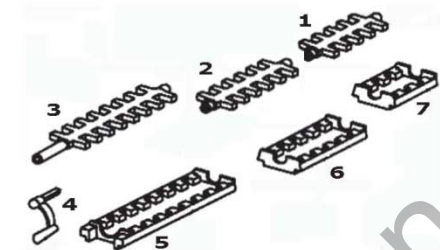

Model 1100 Grates -

1	Rear Grate, Y - FC11RG	1
2	Middle Grate, G - FC711RG	1
3	Front Roller Grate, F - FCFG	1
4	Roller Grate Handle, - FCSGH	1
5	Front Grate Housing, B - FCFGH	1
6	Middle Grate Housing, C - FC711RGH ...	1
7	Rear Grate Housing, X - FC11RGH	1

Not Shown -

	Middle Retainer, Z - FCMR	2

WoodmansPartsPlus.com