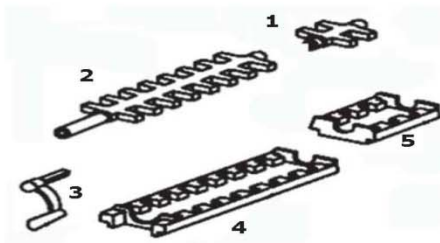

FC5HARNESS Wiring Harness for FC500 Series
FC7HARNESS Wiring Harness for FC700 Series
FC11HARNESS Wiring Harness for FC1100 Series

Firebrick Kits: Set of Firebrick for each Furnace

FC5FBKT Complete Set of Firebrick for FC500 Series Furnace - 8 Total -
HTFB: 9" X 4 1/2" X 1 1/4" - 6 pieces and **HTFB5:** 9" X 3" X
1 1/4" - 2 pieces.

FC7FBKT Complete Set of Firebrick for FC700 Series Furnace - 12 Total -
HTFB: 9" X 4 1/2" X 1 1/4".

FC11FBKT Complete Set of firebrick for FC1100 Series Furnace - 16 total -
HTFB: 9" X 4 1/2" X 1 1/4".

Furnace filters are available thru most hardware and home supply stores;
the filter should be changed monthly, during the heating season.

Filter size: 18" X 25" X 1".

FIRE CHIEF GRATES, BY MODEL

Grates By Model: Refer to Complete Diagram on Page 2 - Diagrams are for Grates only and quantity needed for each model.