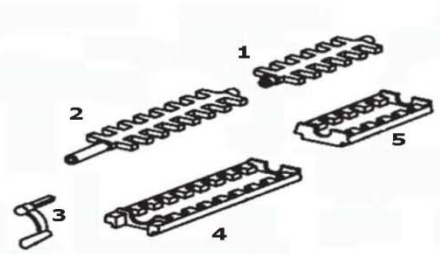

Model 700 Grates -

1	Rear Grate, G - FC711RG	1
2	Front Roller Grate, F - FCFG	1
3	Roller Grate Handle, - FCSGH	1
4	Front Grate Housing, B - FCFGH	1
5	Rear Grate Housing, C - FC711RGH	1

Not Shown -

	Middle Retainer, Z - FCMR	1