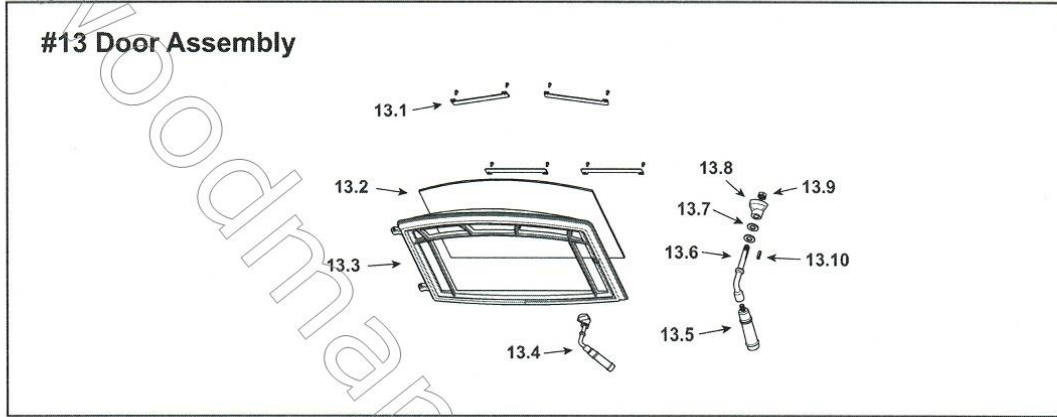

Quadra-Fire Explorer II

**QUADRA-FIRE** Service Parts

**Explorer II**

Beginning Manufacturing Date: March 2014  
 Ending Manufacturing Date: Active

ITEM	DESCRIPTION	COMMENTS	PART NUMBER
1	Rear Shroud Assembly		SRV7061-015
2	Flue Collar		SRV7061-201
3	Outside Air Chamber		SRV7061-014
4	Flue Transition Assembly		SRV29138
5	Top	Matte Black	7061-101MBK
		Porcelain Mahogany	7061-101PMH
6	Side Left	Matte Black	7061-012MBK
		Porcelain Mahogany	7061-012PMH
7	Baffle Blanket		SRV7061-161
8	Baffle Board	Qty 2 req	SRV7061-160
9	Tube Channel		SRV7061-017

**#10 Baffle Protection Channel**

10	Baffle Protection Channel		SRV7046-165
----	---------------------------	--	-------------

**#11 Brick Assembly**

11	Brick Assembly		SRV7061-004
11.1	Brick #1, 9 X 4.5 X 1.25	Qty 10 req	
11.2	Brick #2, 9 x 2 x 1.25	Qty 1 req	
11.3	Brick #3, 6.69 x 4.5 x 1.25	Qty 4 req	
11.4	Brick #4, 9 X 1.5 X 1.25	Qty 1 req	
11.5	Brick #5 w/angle, 9 X 4.5 X 1.25	Qty 2 req	
11.6	Brick #6, 6.69 X 3.5 X 1.25	Qty 2 req	
	Brick, Uncut (Must specify size when ordering)	Pkg of 1	832-0550
		Pkg of 6	832-3040
12	Ashlip	Matte Black	7061-113MBK
		Porcelain Mahogany	7061-113PMH