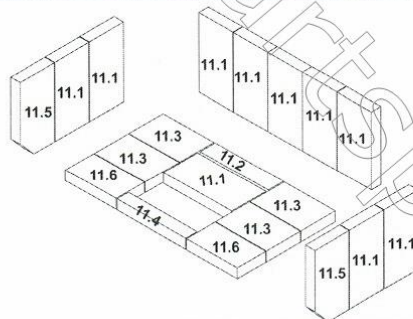

Quadra-Fire Explorer II

**QUADRA-FIRE** Service Parts

**Explorer II**

Beginning Manufacturing Date: March 2014  
 Ending Manufacturing Date: Active

ITEM	DESCRIPTION	COMMENTS	PART NUMBER
1	Rear Shroud Assembly		SRV7061-015
2	Flue Collar		SRV7061-201
3	Outside Air Chamber		SRV7061-014
4	Flue Transition Assembly		SRV29138
5	Top	Matte Black	7061-101MBK
		Porcelain Mahogany	7061-101PMH
6	Side Left	Matte Black	7061-012MBK
		Porcelain Mahogany	7061-012PMH
7	Baffle Blanket		SRV7061-161
8	Baffle Board	Qty 2 req	SRV7061-160
9	Tube Channel		SRV7061-017

**#10 Baffle Protection Channel**

10	Baffle Protection Channel		SRV7046-165
----	---------------------------	--	-------------

**#11 Brick Assembly**

11	Brick Assembly		SRV7061-004
11.1	Brick #1, 9 X 4.5 X 1.25	Qty 10 req	
11.2	Brick #2, 9 x 2 x 1.25	Qty 1 req	
11.3	Brick #3, 6.69 x 4.5 x 1.25	Qty 4 req	
11.4	Brick #4, 9 X 1.5 X 1.25	Qty 1 req	
11.5	Brick #5 w/angle, 9 X 4.5 X 1.25	Qty 2 req	
11.6	Brick #6, 6.69 X 3.5 X 1.25	Qty 2 req	
	Brick, Uncut (Must specify size when ordering)	Pkg of 1	832-0550
		Pkg of 6	832-3040
12	Ashlip	Matte Black	7061-113MBK
		Porcelain Mahogany	7061-113PMH