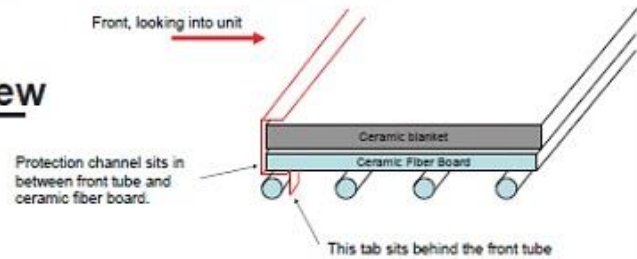

ITEM	DESCRIPTION	COMMENTS	PART NUMBER
14	Access Assembly		433-6270
15	Wire Harness		SRV480-0990
16	Upgrade Kit - Fan & Timer Upgrade Kit	Pre 1577579	433-5730
	Blower Assembly	Pre 0091588198	812-4900
	Blower Assembly w/Bracket	Post 0091588198	SRV433-5890
17	Standoff Top		480-1040
18	Plate, Cover, Outer Can		480-1300

#19 Protection Channel

Side view

19	Baffle Protection Kit		433-2720
	Air Shut Off Kit	Pre 1575932	ASK-7100
	Control Knob, OA Handle		7000-246
	Brick Retainer Assembly		SRV433-5860
	Bypass Lever Assembly		SRV433-5850
	Chimney Air Kit		CAK4A
	Outside Air Shield		33271
	Collar, Set, 1/4		229-0750
	Component Pack (Includes Clamp Connector, Knob, Owners Manual, Epa Label, Sales Efficiency, Light Switch, Light Switch Cover Plate, Fan Speed Control, Touch-Up Paint & Quadra-Fire Warranty Card)		433-5180
	Control Arm Assembly		433-5880
	Face Board Assembly, Non-combustible board		433-5720
	Fan Speed Control		SRV7000-143
	Flange, Outer Can Lower		433-0970
	Hearth Strip		18320
	Knob, ACC Knob	Pkg of 2	32284/2
	Light Switch		480-1260
	Light Switch Cover Plate		480-1270
	Outside Air Hood 6"		4059-051
	Paint Touch-Up		812-0910
	Unit Collar		659-125