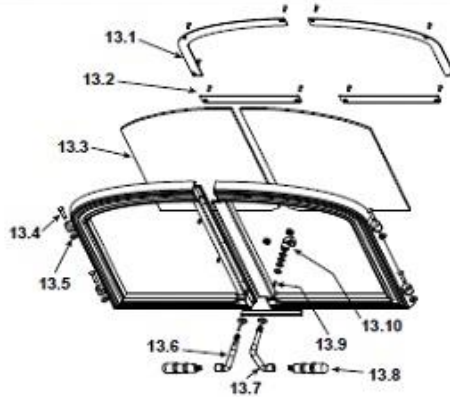

ITEM	DESCRIPTION	COMMENTS	PART NUMBER
10	Louver Assembly, Top		433-5130
11	Side Bar Assembly		433-5210
12	Louver Assembly, Bottom		433-5120

#13 Door, Glass and Door Handle Assembly

13	Door Assembly (A whole new door must be ordered to change the color of the trim)	Black	SRV433-5580
		Gold	SRV433-5590
		Nickel	SRV433-5600
13.1	Glass Frame, Top		433-1610
13.2	Glass Frame, Bottom		433-1620
13.3	Glass Assembly	Qty 2 req	433-5750
	Gasket, Rope, 1/4", Black (Glass), Field Cut to Size	10 Ft	834-1460
13.4	Hinge Pin	Gold	229-1240
		Nickel	229-1250/10
13.5	Washer, 1/4 Sae	Pkg of 24	28758/24
	Door Handle Kit		HANDLES-433
13.6	Handle, Door, Left		433-2030
13.7	Handle, Door, Right		433-0770
13.8	Fiber Handle		SRV433-1380
13.9	Key, Cam Latch		430-1151
13.10	Cam Latch		32084
	Door Trim, Left (Only use for damaged as a replacement for damaged parts)	Gold Trim	433-7160
		Nickel Trim	433-7340
	Door Trim, Right (Only use for damaged as a replacement for damaged parts)	Gold Trim	433-7150
		Nickel Trim	433-7330
	Gasket, Door, Left & Right Door		SRV433DRGASKET
	Gasket, Lytherm, 1/2 x 1/8, 4.	4.17 Ft	834-2590
	Screw, Flat Head Philips 8-32 x 1/2	Pkg of 10	832-0860
	Washer, Sae, 3/8	Pkg of 3	832-0990