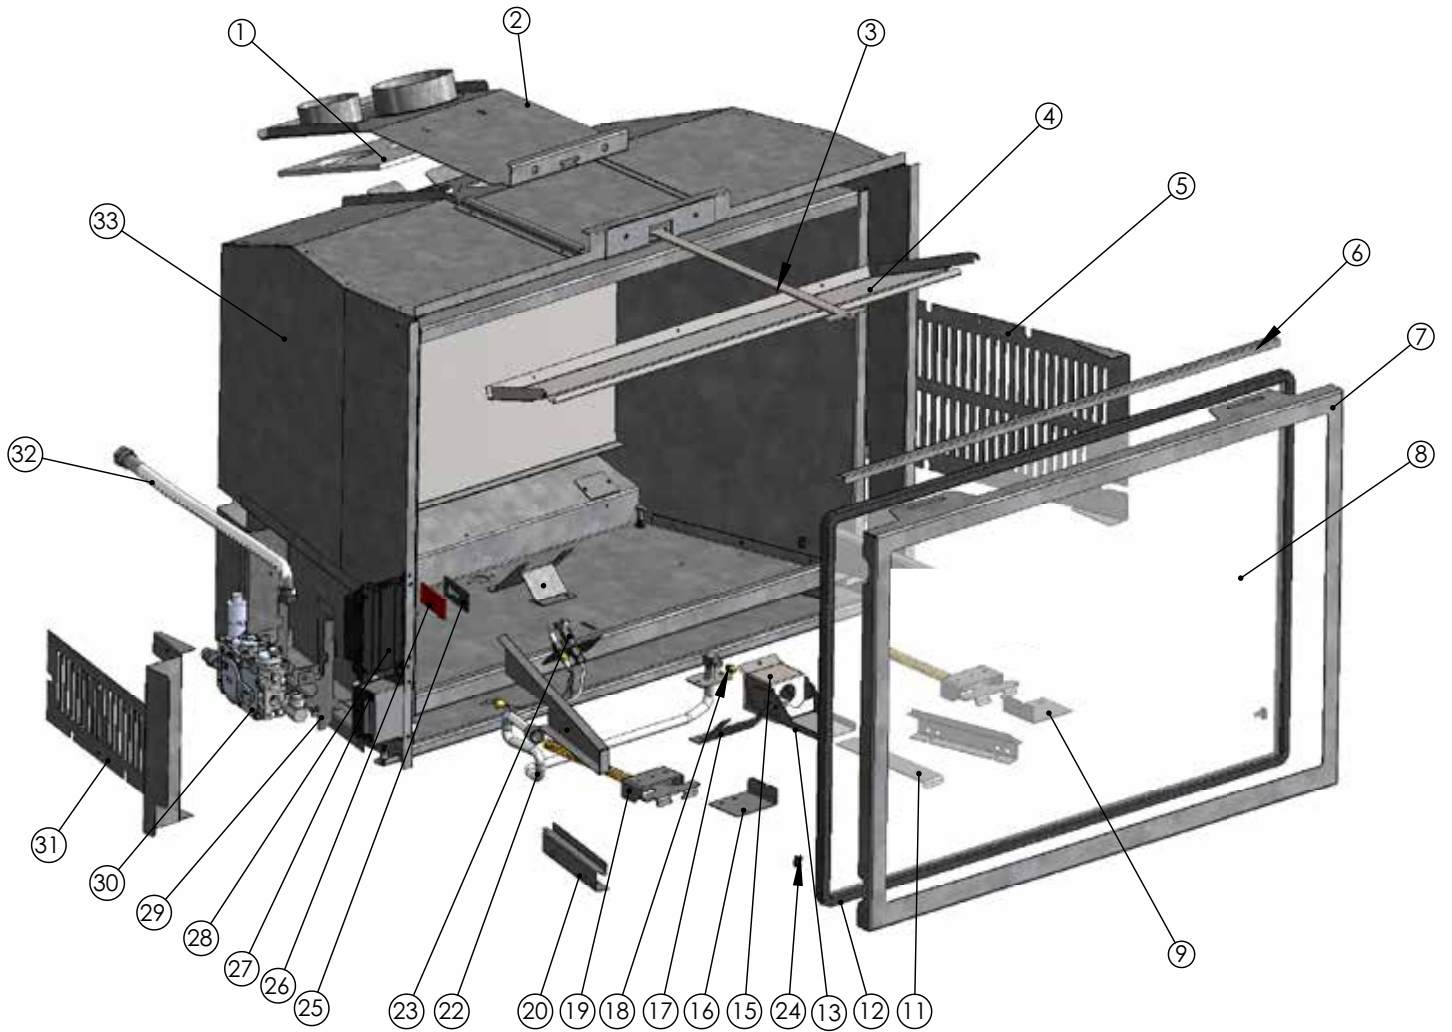

MAIN ASSEMBLY

Part #	Description	Part #	Description
1	296-018 Flue Connector Gasket	28	911-012 Ignition Board (DBC) SIT IPI 0.584.302
2	296-113 Flue Connector	29	396-031 Bracket Valve Mounting Lh/Rh
3	396-042f Slide / Door Tool	30	911-085 Valve LP 885 SIT IPI 0.885.002
4	296-010 Exhaust Baffle		911-084 Valve NG 885 SIT IPI 0.885.002
5	396-023 Control Cover Right	31	396-184 Cover Valve Control Left
5	296-107 Window Gasket Retainer	32	904-658 Inlet Flex Line Gas SS Steel 24 inch
7	296-035 Door Frame	*	Not Shown
8	940-372/P Window Glass	*	298-972 LP Conversion Kit
11	396-044 Air Shutter Lever	*	296-930 Ceramic Log Kit (7 pc)
12	936-159 Window Gasket (per ft. - 9ft. required)	*	296-530 Ceramic Burner
13	396-032 Air Shutter	*	296-901 Brick Panels - Brown
14	904-691 Window Retainer Clip		296-902 Brick Panels - Red
15	396-033 Burner Mounting Bracket	*	296-908 Enamel Panels
16	396-046 Burner Mounting Bracket Left	*	296-525 Glass Burner Assy
17	296-055 Pilot Bracket - Glass Burner	*	297-929 Safety Screen
18	904-964 Orifice #51 LP (PO512)	*	Various Glass Crystals
	904-965 Orifice #32 NG (PO512)	*	396-094 Glass Tray
19	296-527 Door Latch Assembly HZI/L540E	*	396-091 Pilot Cover
20	396-043 Retainer Firebox Liner	*	296-098 Burner Screen
22	904-943 Orifice bracket	*	904-790 Magnets
23	911-139 Pilot Assembly IPI NG 2 Flame		919-252 Manual
	911-140 Pilot Assembly IPI LP 2 Flame	*	911-071/P Fan Motor Only
	910-100 Pilot Orifice NG	*	911-149 Fan Thermodisc
	910-101 Pilot Orifice LP	*	911-030 Fan Control Module
24	904-691 Glass Clip (ea)	*	296-936 Non combustible board (hearth)
25	396-030F Bulk head clamp		
26	396-029 Gasket Bulk Hd (Side Firebox Pilot Line)		
27	910-572 Receiver GTM SIT W/ Batt & Cover 0.584.521		

PARTS LIST