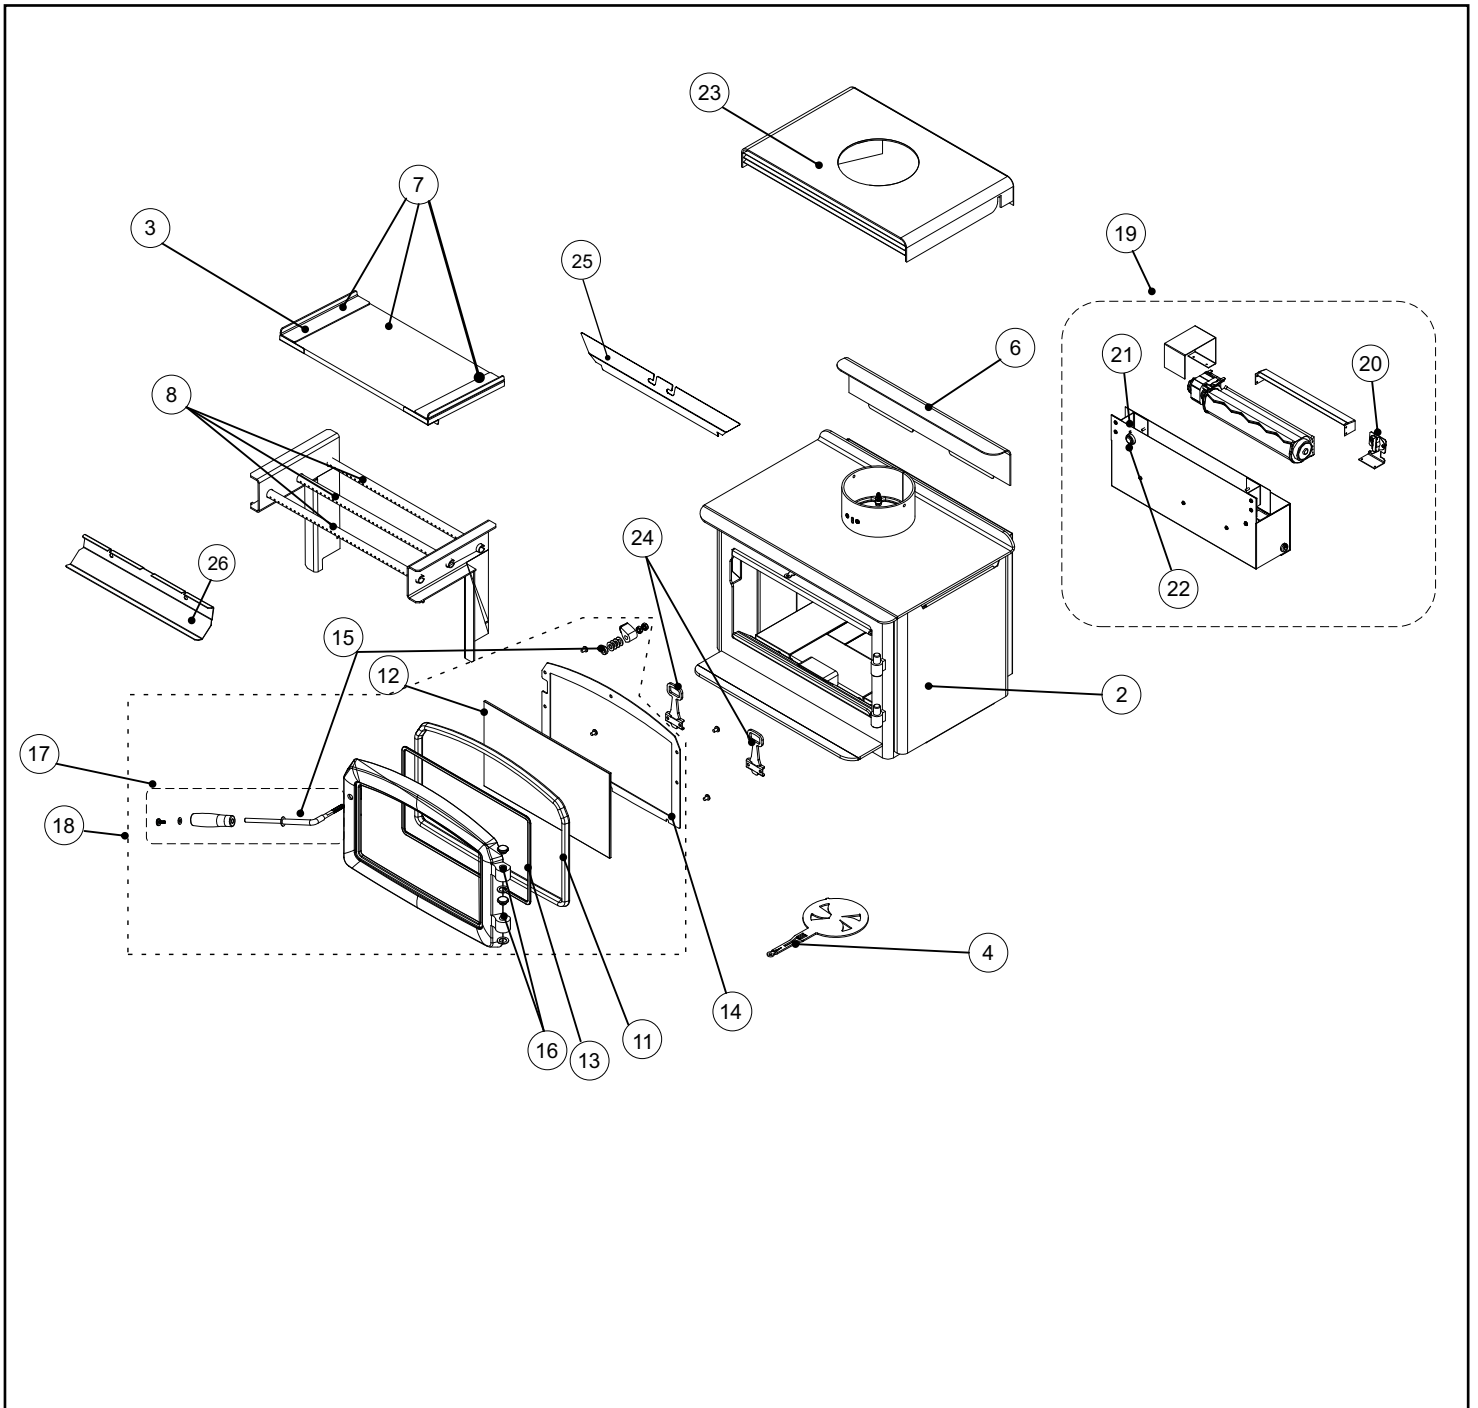

## Main Assembly

	Part #	Description
1	075-070	Left Side Heat Shield
2	075-071	Right Side Heat Shield
3	075-040	Side Baffle Cover (Each)
4	075-058F	Draft Control Lever
5	075-052	Bracket Probe
6	815-557	Rear Air Deflector
7	075-955	Baffle Complete Set (Center + Sides)
8	033-953	3/4 OD x 19-1/4 Airtube 3 Per Unit (Each)
11	846-570	7/8" Door Gasket Repair Kit
12	846-306	Replacement Glass - Small (Size: 9 1/8" X 15 5/8") (Includes Glass Gasket)
13	846-692	1/8" x 3/4" Wide Graphite Gasket Tape (6') (936-241)
14	075-077F	Glass Retainer
15	021-973	Door Handle Assembly Complete
16	948-079BN	Hinge Cap Brush Nickel (Each)
17	948-146	Long Black Handle
18	850-241	Black Door - Complete
18	850-243	Black with Nickel Accent Door - Complete
19	075-917	Fan Assembly Complete
20	910-142	Fan Thermodisc
21	910-330	Fan Speed Controller
22	904-586	Fan Speed Controller Knob
23	850-105	Airmate
24	075-063F	Andiron (Each)
25	172-032/P	Heat Shield
26	075-037	SS Smoke Deflector
N/S	075-041	Baffle Holder (Each)
N/S	911-096	120 Volt Extension Cord
N/S	075-073F	Tool Hanger
N/S	948-223	Regency Logo Plate
N/S	911-418/P	Fan Motor Only With Squirrel cage
N/S	075-064	Andiron Bracket (Each)
N/S	106-129	Control Tool
N/S	075-021	Firebox Floor White Gasket

# parts list

## Main Assembly

**Bottom Shield and Legs**

	Part #	Description
40	075-911	Bottom heat Shield
41	850-126	Black Cast legs (Set Of 4)
41	850-128	Nickel Cast legs (Set Of 4)
42	075-914	Ashdrawer Bottom Heat Shield
43	942-110	Ashplug
44	820-249	Ashplug Tool
45	075-079	Blanking Plate
N/S	905-008	5/16" x 6" Long Hex Head Bolt (Each)
N/S	820-468F	Metal Washer
N/S	820-456	Metal Spacer/Support Bracket (Each)

**Pedestal Assembly**

	Part #	Description
50	075-915	Pedestal Complete
51	075-069	Pedestal Door
52	904-257	Magnetic Catch (Each)
53	075-910	Ashdrawer
54	948-223	Regency Logo Plate
N/S	904-023	5/16 x 1-1/2 Hex Head Bolt (Each)