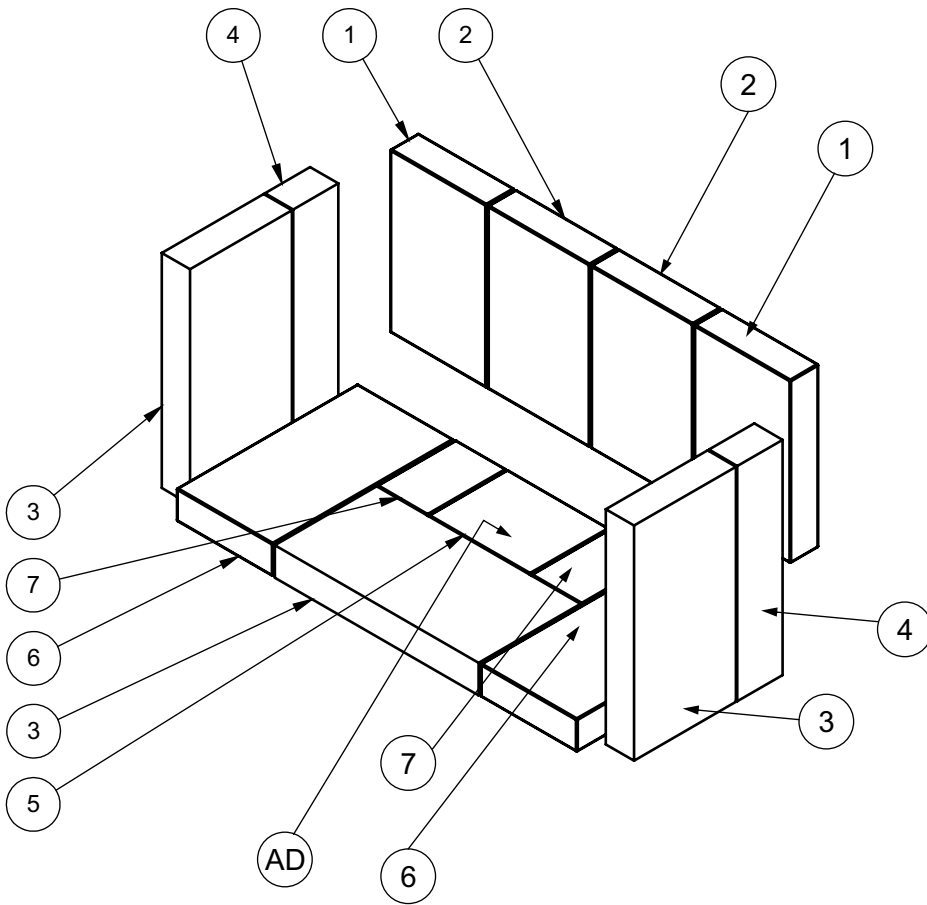

parts list

075-960 F1150S Complete Brick Kit

Fire bricks	
#	Size
1	4-1/4" x 7"
2	4-1/2" x 7"
3	9" x 4-1/2"
4	9" x 2"
5	3-1/2" x 4-1/2" (AD)
6	4-1/4" x 8"
7	3-1/2" x 2-1/4"
AD	Ashdump brick