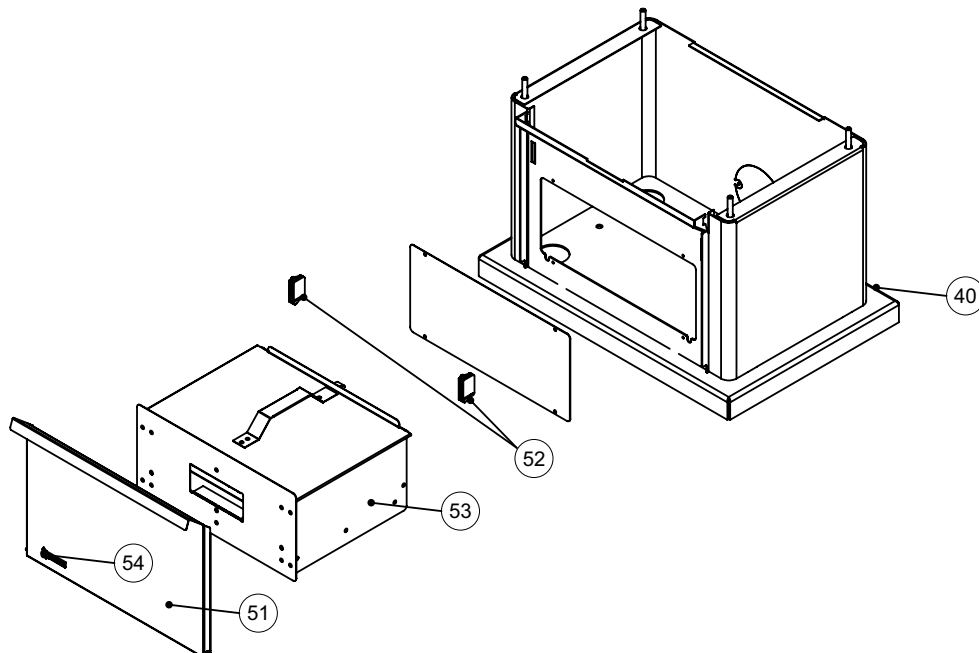

## Main Assembly

**Bottom Shield and Legs**

	Part #	Description
40	075-911	Bottom heat Shield
41	850-126	Black Cast legs (Set Of 4)
41	850-128	Nickel Cast legs (Set Of 4)
42	075-914	Ashdrawer Bottom Heat Shield
43	942-110	Ashplug
44	820-249	Ashplug Tool
45	075-079	Blanking Plate
N/S	905-008	5/16" x 6" Long Hex Head Bolt (Each)
N/S	820-468F	Metal Washer
N/S	820-456	Metal Spacer/Support Bracket (Each)

**Pedestal Assembly**

	Part #	Description
50	075-915	Pedestal Complete
51	075-069	Pedestal Door
52	904-257	Magnetic Catch (Each)
53	075-910	Ashdrawer
54	948-223	Regency Logo Plate
N/S	904-023	5/16 x 1-1/2 Hex Head Bolt (Each)