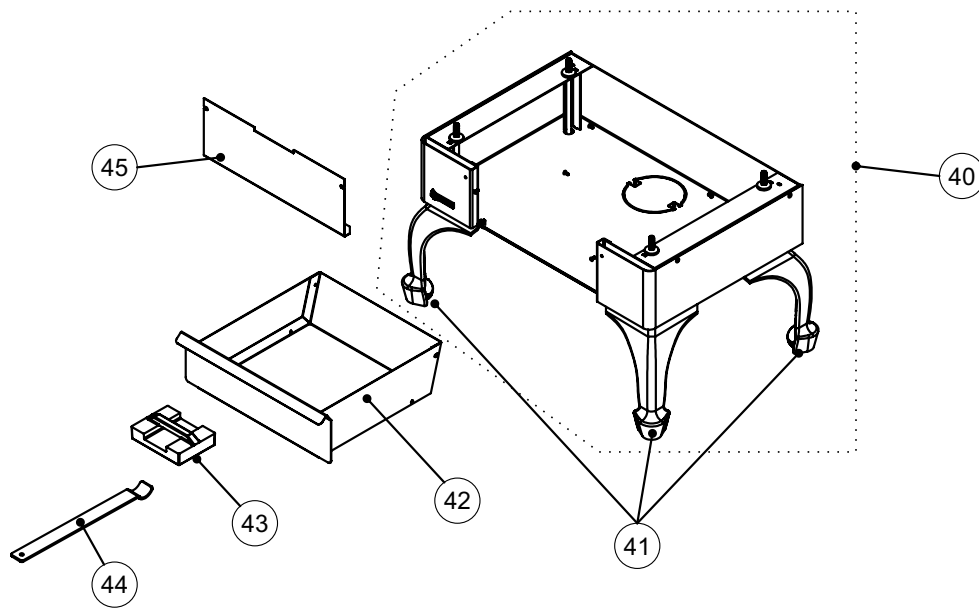

## Main Assembly

	Part #	Description
1	075-070	Left Side Heat Shield
2	075-071	Right Side Heat Shield
3	075-040	Side Baffle Cover (Each)
4	075-058F	Draft Control Lever
5	075-052	Bracket Probe
6	815-557	Rear Air Deflector
7	075-955	Baffle Complete Set (Center + Sides)
8	033-953	3/4 OD x 19-1/4 Airtube 3 Per Unit (Each)
11	846-570	7/8" Door Gasket Repair Kit
12	846-306	Replacement Glass - Small (Size: 9 1/8" X 15 5/8") (Includes Glass Gasket)
13	846-692	1/8" x 3/4" Wide Graphite Gasket Tape (6') (936-241)
14	075-077F	Glass Retainer
15	021-973	Door Handle Assembly Complete
16	948-079BN	Hinge Cap Brush Nickel (Each)
17	948-146	Long Black Handle
18	850-241	Black Door - Complete
18	850-243	Black with Nickel Accent Door - Complete
19	075-917	Fan Assembly Complete
20	910-142	Fan Thermodisc
21	910-330	Fan Speed Controller
22	904-586	Fan Speed Controller Knob
23	850-105	Airmate
24	075-063F	Andiron (Each)
25	172-032/P	Heat Shield
26	075-037	SS Smoke Deflector
N/S	075-041	Baffle Holder (Each)
N/S	911-096	120 Volt Extension Cord
N/S	075-073F	Tool Hanger
N/S	948-223	Regency Logo Plate
N/S	911-418/P	Fan Motor Only With Squirrel cage
N/S	075-064	Andiron Bracket (Each)
N/S	106-129	Control Tool
N/S	075-021	Firebox Floor White Gasket

# parts list

## Main Assembly

**Bottom Shield and Legs**

	Part #	Description
40	075-911	Bottom heat Shield
41	850-126	Black Cast legs (Set Of 4)
41	850-128	Nickel Cast legs (Set Of 4)
42	075-914	Ashdrawer Bottom Heat Shield
43	942-110	Ashplug
44	820-249	Ashplug Tool
45	075-079	Blanking Plate
N/S	905-008	5/16" x 6" Long Hex Head Bolt (Each)
N/S	820-468F	Metal Washer
N/S	820-456	Metal Spacer/Support Bracket (Each)

**Pedestal Assembly**

	Part #	Description
50	075-915	Pedestal Complete
51	075-069	Pedestal Door
52	904-257	Magnetic Catch (Each)
53	075-910	Ashdrawer
54	948-223	Regency Logo Plate
N/S	904-023	5/16 x 1-1/2 Hex Head Bolt (Each)