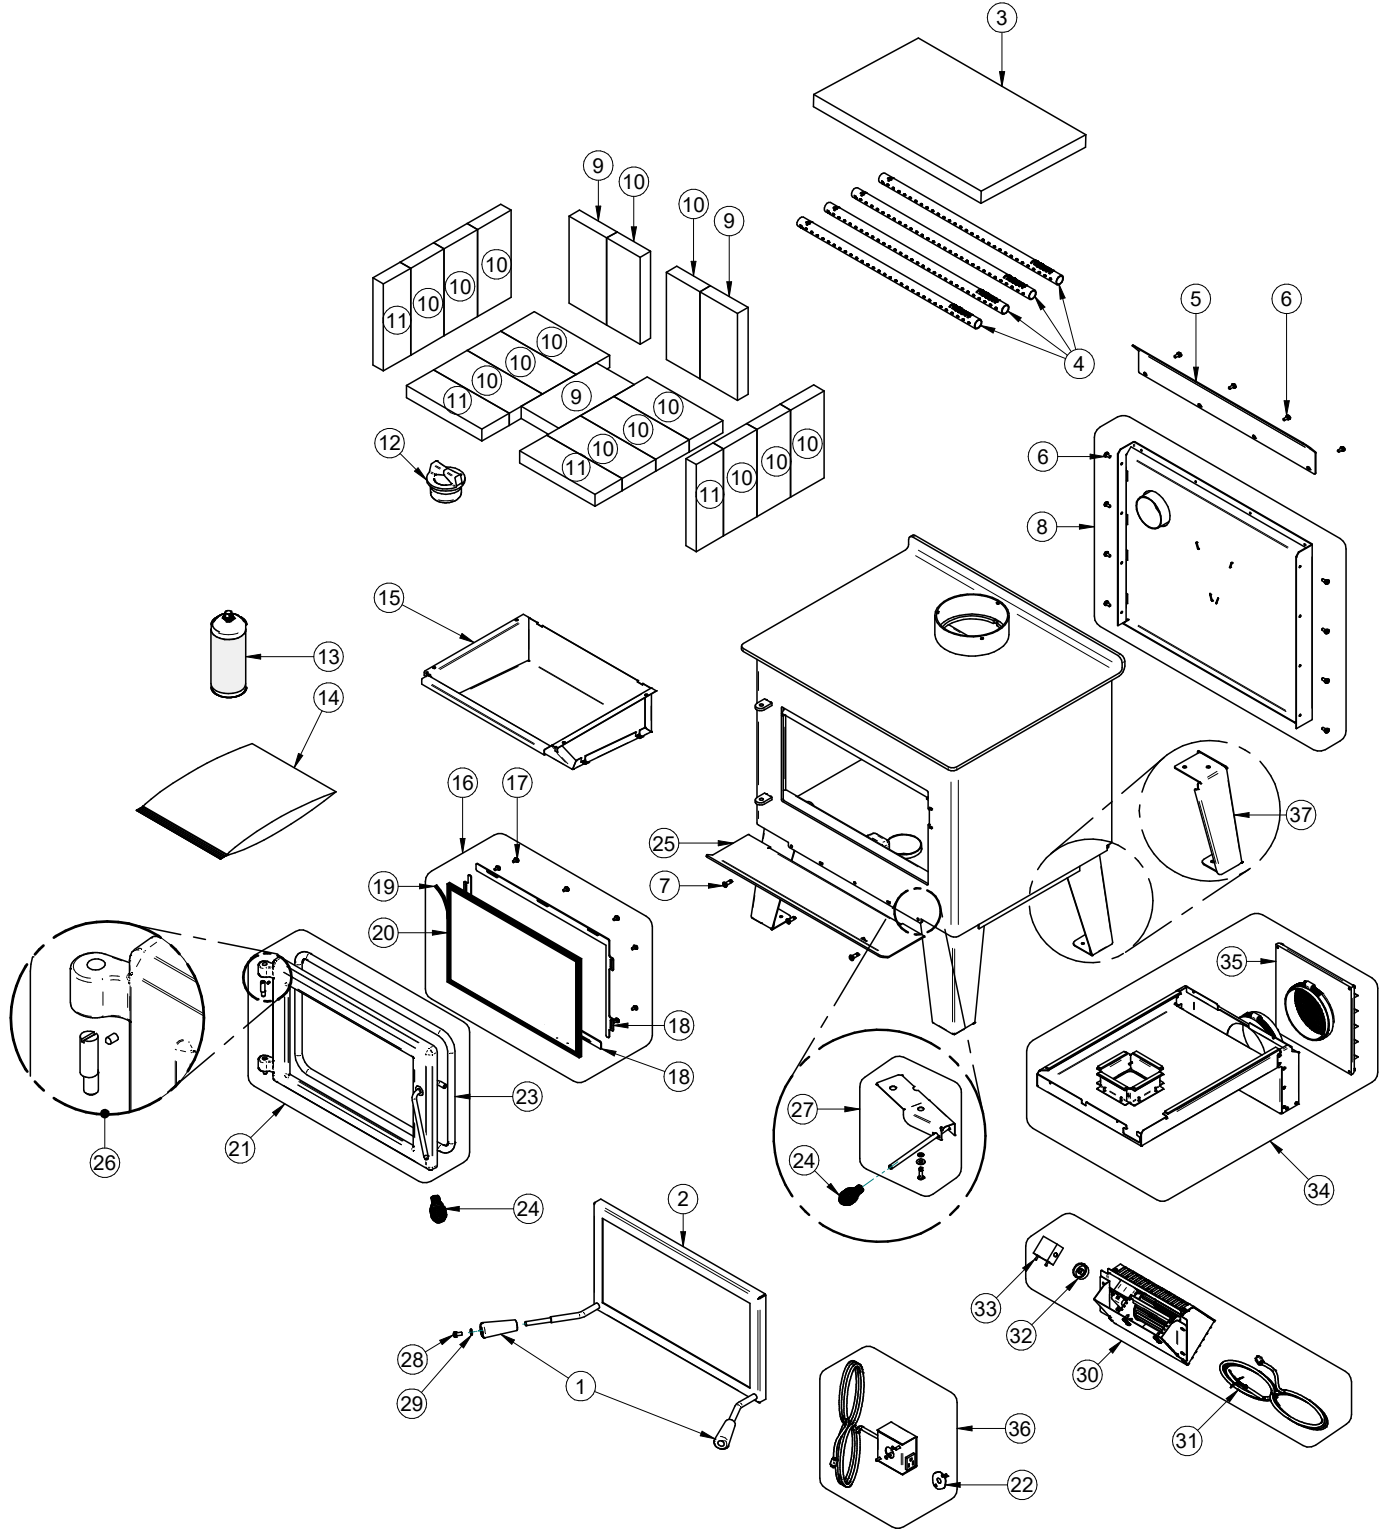

9. Exploded Diagram and Parts List for the Blue Ridge 300 L (ESW0008)

ENGLISH

Blue Ridge 300L Parts List

#	Item	Description	Qty
1	30898	ROUND WOODEN BLACK HANDLE	2
2	AC01315	RIGID FIRESCREEN	1
3	21388	20" X 12 1/2" X 1 1/4" VERMICULITE BAFFLE	1
4	PL65514	SECONDARY AIR TUBE	4
5	PL74369	AIR DEFLECTOR	1
6	30154	BLACK SCREW #10 X 5/8" QUADREX #2 TYPE A	12
7	30507	BLACK TORX SCREW WITH FLAT HEAD TYPE F 1/4-20 X 3/4"	3
8	SE74065	REAR HEAT SHIELD ASSEMBLY	1
9	29010	4 1/2" X 9" X 1 1/4" REFRACTORY BRICK	3
10	29015	4" X 9" X 1 1/4" REFRACTORY BRICK	14
11	29007	3 1/4" X 9" X 1 1/4" REFRACTORY BRICK	4
12	24096	ROUND CAST IRON ASH PLUG	1
13	AC05959	METALLIC BLACK STOVE PAINT - 342 g (12oz) AEROSOL	1
14	SE46322	BLUE RIDGE 300L AND 300P MANUAL KIT	1
15	SE53596	ASH DRAWER	1
16	SE74864	GLASS AND MOULDING KIT	1
17	30124	SCREW #8 - 32 X 5/16" TRUSS QUADREX ZINC	10
18	PL74017	GLASS RETAINER	2
19	AC06400	3/4" X 6' FLAT BLACK SELF-ADHESIVE GLASS GASKET (AC-GGK)	1
20	SE74190	GLASS WITH GASKET 15-3/4" X 10-1/8"	1
21	SE24346-2	CAST IRON DOOR	1
22	44028	CERAMIC THERMODISC F110-20F	1
23	AC06500	SILICONE AND 5/8" X 8' BLACK DOOR GASKET KIT (AC-DGKNC)	1
24	AC07869	3/8" BLACK COIL HANDLE	2
25	PL74371	ASH SHELF	1
26	SE31318	DOOR HINGE REPLACEMENT KIT	1
27	SE65305	AIR CONTROL DAMPER ASSEMBLY	1
28	30025	1/4-20 X 1/2" PAN-HEAD QUADREX BLACK SCREW	2
29	30187	STAINLESS WASHER ID 17/64" X OD 1/2"	2
30	AC02050	BLOWER ASSEMBLY WITH VARIABLE SPEED CONTROL (UP TO 100 CFM)	1
31	60013	POWER CORD 96" X 18-3 type SJT (50 pcs per carton)	1
32	44085	RHEOSTAT KNOB	1
33	44080	RHEOSTAT WITHOUT NUT (MODEL KBMS-13BV)	1
34	AC01211	5"Ø FRESH AIR INTAKE KIT FOR WOOD STOVE ON LEGS	1
35	49028	5" WHITE AIR INTAKE TERMINATION	1
36	AC02055	QUICK CONNECT THERMODISC	1

#	Item	Description	Qty
37	SE74373	REPLACEMENT IEG	1