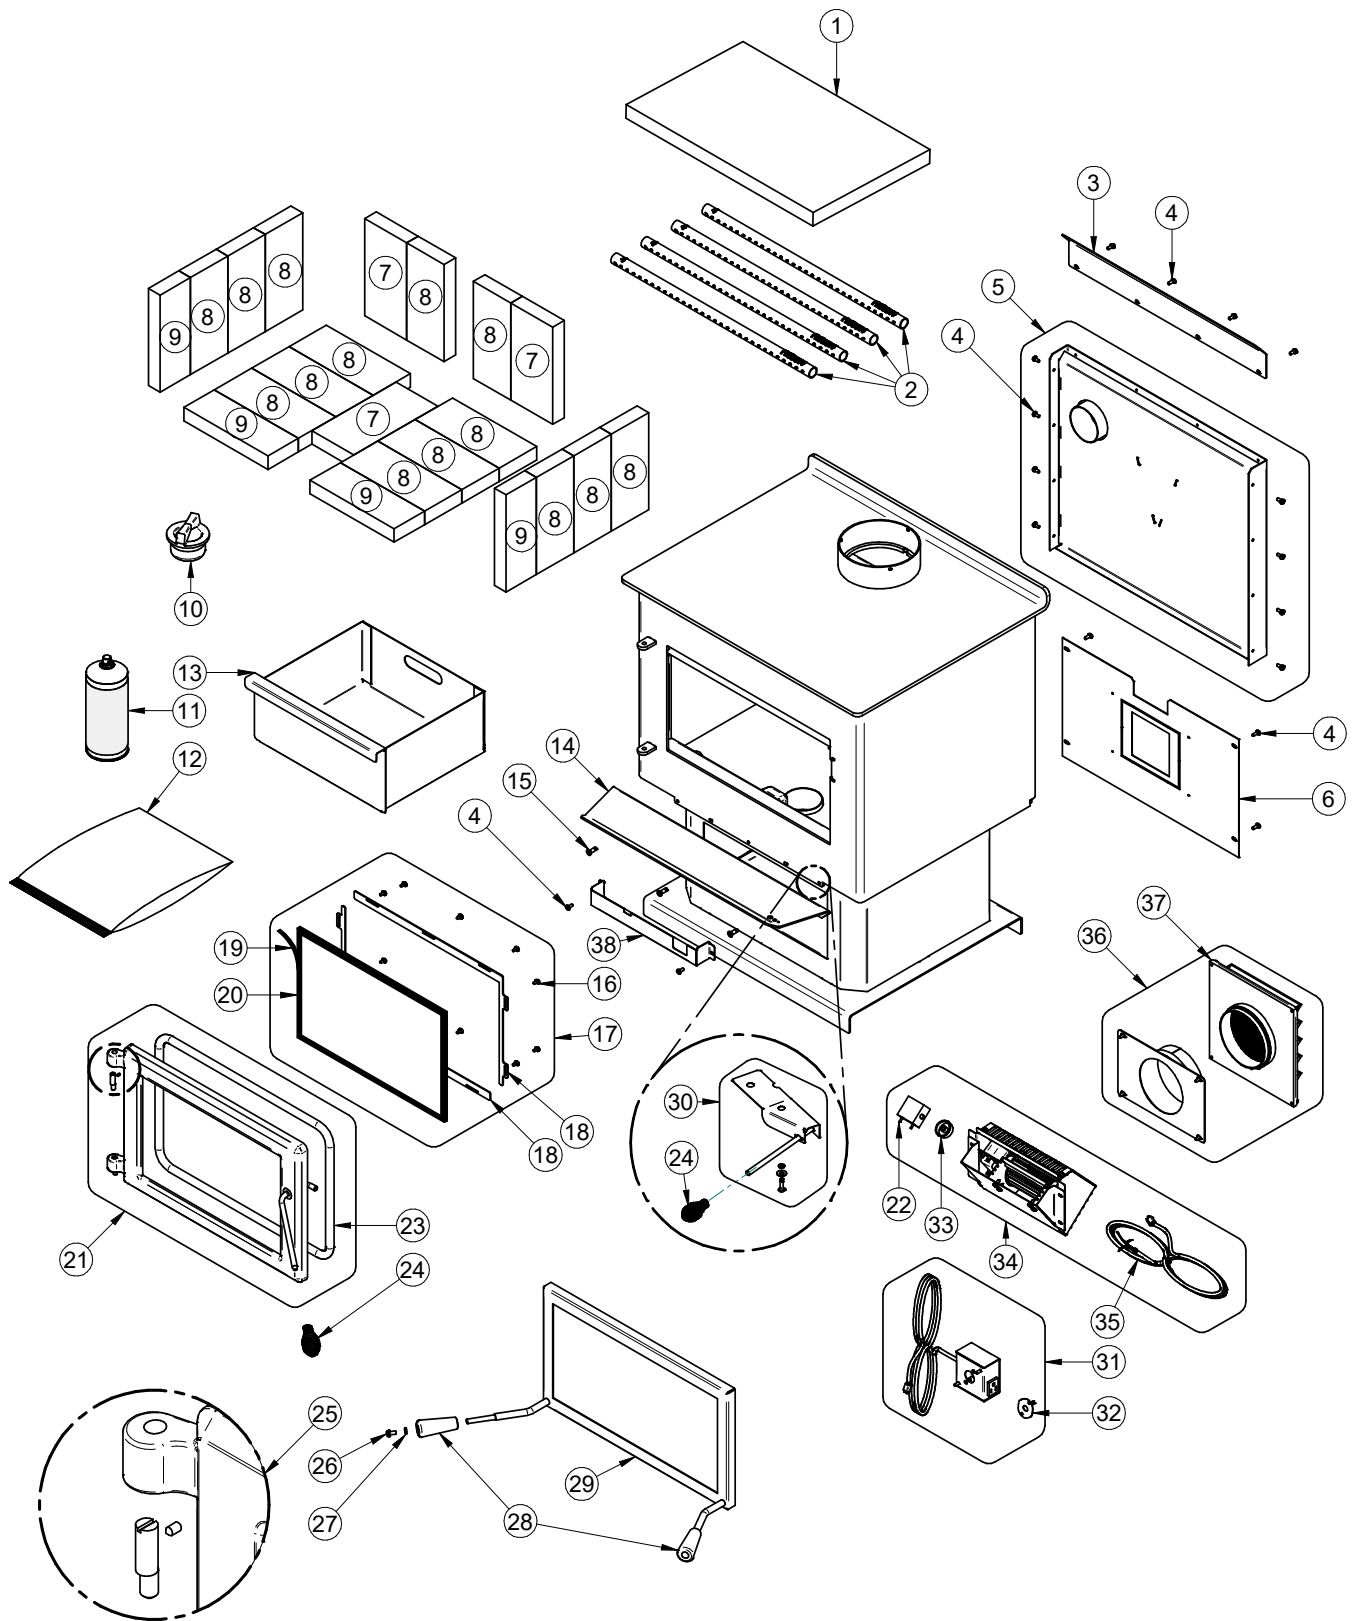

# 8. Exploded Diagram and Parts List for the Blue Ridge 300 P (ESW0007)

ENGLISH

# Blue Ridge 300P Parts List

#	Item	Description	Qty
1	21388	20" X 12 1/2" X 1 1/4" VERMICULITE BAFFLE	1
2	PL65514	SECONDARY AIR TUBE	4
3	PL74180	ASH SHELF	1
4	30154	BLACK SCREW #10 X 5/8" QUADREX #2 TYPE A	18
5	SE74064	REAR HEAT SHIELD ASSEMBLY	1
6	PL65542	BASE COVER	1
7	29010	4 1/2" X 9" X 1 1/4" REFRACTORY BRICK	3
8	29015	4" X 9" X 1 1/4" REFRACTORY BRICK	14
9	29007	3 1/4" X 9" X 1 1/4" REFRACTORY BRICK	4
10	24096	ROUND CAST IRON ASH PLUG	1
11	AC05959	METALLIC BLACK STOVE PAINT - 342 g (12oz) AEROSOL	1
12	SE46322	BLUE RIDGE 300L AND 300P MANUAL KIT	1
13	PL65960	ASH PAN	1
14	PL74371	ASH SHELF	1
15	30507	BLACK TORX SCREW WITH FLAT HEAD TYPE F 1/4-20 X 3/4"	3
16	30124	SCREW #8 - 32 X 5/16" TRUSS QUADREX ZINC	10
17	SE74864	GLASS AND MOULDING KIT	1
18	PL74017	GLASS RETAINER	2
19	AC06400	3/4" X 6' FLAT BLACK SELF-ADHESIVE GLASS GASKET (AC-GGK)	1
20	SE74190	GLASS WITH GASKET 15-3/4" X 10-1/8"	1
21	SE24346-2	CAST IRON DOOR	1
22	44080	RHEOSTAT WITHOUT NUT (MODEL KBMS-13BV)	1
23	AC06500	SILICONE AND 5/8" X 8' BLACK DOOR GASKET KIT (AC-DGKNC)	1
24	AC07869	3/8" BLACK COIL HANDLE	2
25	SE31318	DOOR HINGE REPLACEMENT KIT	1
26	30025	1/4-20 X 1/2" PAN-HEAD QUADREX BLACK SCREW	2
27	30187	STAINLESS WASHER ID 17/64" X OD 1/2"	2
28	30898	ROUND WOODEN BLACK HANDLE	2
29	AC01315	RIGID FIRESCREEN	1
30	SE65305	AIR CONTROL DAMPER ASSEMBLY	1
31	AC02055	QUICK CONNECT THERMODISC	1
32	44028	CERAMIC THERMODISC F110-20F	1
33	44085	RHEOSTAT KNOB	1
34	AC02050	BLOWER ASSEMBLY WITH VARIABLE SPEED CONTROL (UP TO 100 CFM)	1

#	Item	Description	Qty
35	60013	POWER CORD 96" X 18-3 type SJT (50 pcs per carton)	1
36	AC01336	5"Ø FRESH AIR INTAKE KIT FOR WOOD STOVE ON PEDESTAL	1
37	49028	5" WHITE AIR INTAKE TERMINATION	1
38	PL65309	DECORATIVE DASH	1