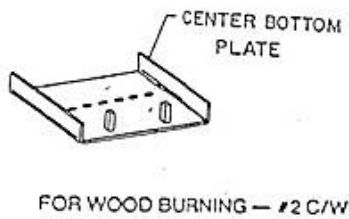

Russo 1CW and 2CW Parts List

#2 COAL/WOOD - BASKET MODEL  
 OLD STYLE

- |            |   |                                    |
|------------|---|------------------------------------|
| 061-0156   | - | coal/wood glass only               |
| Gaskits    | - | gasket kit w/adhesive              |
| 2B         | - | coal basket complete               |
| 2B0        | - | coal basket only                   |
| DISC2      | - | shaker disc                        |
| SIDEX      | - | side extenders                     |
| DUMP       | - | dump (center part of disc)         |
| 090-0718   | - | glass 9 x 13 ceram assy br frame   |
| WOOPLA2    | - | wood plate                         |
| ASHPAN2    | - | ashpan                             |
| 265        | - | .265 CFM blower assy w/ thermostat |
| SHAKHAN20S | - | shaker handle                      |
| 001-0642   | - | brick (9)                          |

FOR WOOD BURNING — #1 C/W

FOR COAL BURNING — #1 C/W

#1 COAL/WOOD - BASKET MODEL  
 OLD STYLE

- |           |   |  |
|-----------|---|--|
| 061-0756  | - | coal/wood glass only                       |
| 090-0718  | - | glass 9x13 ceram assy br repl              |
| 1B        | - | coal basket complete                       |
| 180       | - | coal basket only                           |
| Discl     | - | shaker disc                                |
| SIDEX     | - | side extenders                             |
| WOOPLA1   | - | wood plate                                 |
| BTMPANSCW | - | bottom pans                                |
| GASKITS   | - | gasket kit upper and lower door w/adhesive |
| ASHPAN1   | - | ashpan                                     |
| SHAKROD1  | - | shaker handle                              |
| 001-0643  | - | brick (8)                                  |
| 265 CFM-  | - | 265 CFM blower with thermostat             |
| 265 NT    | - | 265 CFM blower without thermostat          |