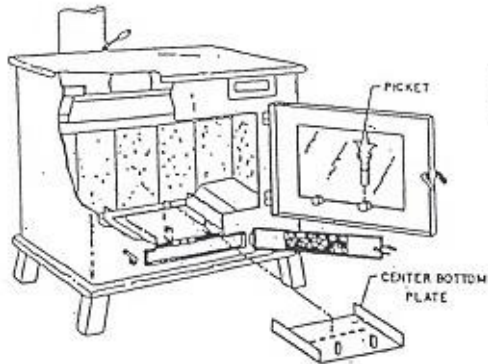

Russo 1CW and 2CW Parts List

#2 COAL/WOOD - BASKET MODEL  
 OLD STYLE

- |            |   |                                    |
|------------|---|------------------------------------|
| 061-0156   | - | coal/wood glass only               |
| Gaskits    | - | gasket kit w/adhesive              |
| 2B         | - | coal basket complete               |
| 2B0        | - | coal basket only                   |
| DISC2      | - | shaker disc                        |
| SIDEX      | - | side extenders                     |
| DUMP       | - | dump (center part of disc)         |
| 090-0718   | - | glass 9 x 13 ceram assy br frame   |
| WOOPLA2    | - | wood plate                         |
| ASHPAN2    | - | ashpan                             |
| 265        | - | .265 CFM blower assy w/ thermostat |
| SHAKHAN20S | - | shaker handle                      |
| 001-0642   | - | brick (9)                          |

FOR WOOD BURNING — #1 C/W

FOR COAL BURNING — #1 C/W

#1 COAL/WOOD - BASKET MODEL  
 OLD STYLE

- |           |   |  |
|-----------|---|--|
| 061-0756  | - | coal/wood glass only                       |
| 090-0718  | - | glass 9x13 ceram assy br repl              |
| 1B        | - | coal basket complete                       |
| 180       | - | coal basket only                           |
| Discl     | - | shaker disc                                |
| SIDEX     | - | side extenders                             |
| WOOPLA1   | - | wood plate                                 |
| BTMPANSCW | - | bottom pans                                |
| GASKITS   | - | gasket kit upper and lower door w/adhesive |
| ASHPAN1   | - | ashpan                                     |
| SHAKROD1  | - | shaker handle                              |
| 001-0643  | - | brick (8)                                  |
| 265 CFM-  | - | 265 CFM blower with thermostat             |
| 265 NT    | - | 265 CFM blower without thermostat          |