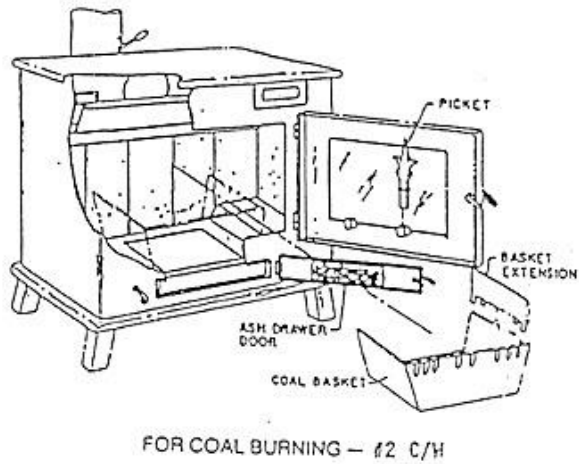

Russo 1CW and 2CW Parts List

#2 COAL/WOOD - BASKET MODEL  
 OLD STYLE

- |            |   |                                    |
|------------|---|------------------------------------|
| 061-0156   | - | coal/wood glass only               |
| Gaskits    | - | gasket kit w/adhesive              |
| 2B         | - | coal basket complete               |
| 2B0        | - | coal basket only                   |
| DISC2      | - | shaker disc                        |
| SIDEX      | - | side extenders                     |
| DUMP       | - | dump (center part of disc)         |
| 090-0718   | - | glass 9 x 13 ceram assy br frame   |
| WOOPLA2    | - | wood plate                         |
| ASHPAN2    | - | ashpan                             |
| 265        | - | .265 CFM blower assy w/ thermostat |
| SHAKHAN20S | - | shaker handle                      |
| 001-0642   | - | brick (9)                          |

FOR WOOD BURNING — #1 C/W

FOR COAL BURNING — #1 C/W

#1 COAL/WOOD - BASKET MODEL  
 OLD STYLE

- |           |   |  |
|-----------|---|--|
| 061-0756  | - | coal/wood glass only                       |
| 090-0718  | - | glass 9x13 ceram assy br repl              |
| 1B        | - | coal basket complete                       |
| 180       | - | coal basket only                           |
| Discl     | - | shaker disc                                |
| SIDEX     | - | side extenders                             |
| WOOPLA1   | - | wood plate                                 |
| BTMPANSCW | - | bottom pans                                |
| GASKITS   | - | gasket kit upper and lower door w/adhesive |
| ASHPAN1   | - | ashpan                                     |
| SHAKROD1  | - | shaker handle                              |
| 001-0643  | - | brick (8)                                  |
| 265 CFM-  | - | 265 CFM blower with thermostat             |
| 265 NT    | - | 265 CFM blower without thermostat          |