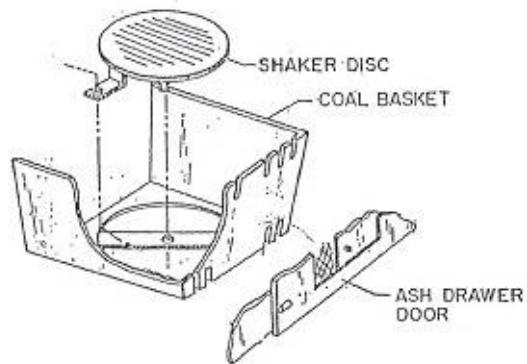

Russo 1CW and 2CW Parts List

#2 COAL/WOOD - BASKET MODEL  
 OLD STYLE

- |            |   |                                    |
|------------|---|------------------------------------|
| 061-0156   | - | coal/wood glass only               |
| Gaskits    | - | gasket kit w/adhesive              |
| 2B         | - | coal basket complete               |
| 2B0        | - | coal basket only                   |
| DISC2      | - | shaker disc                        |
| SIDEX      | - | side extenders                     |
| DUMP       | - | dump (center part of disc)         |
| 090-0718   | - | glass 9 x 13 ceram assy br frame   |
| WOOPLA2    | - | wood plate                         |
| ASHPAN2    | - | ashpan                             |
| 265        | - | .265 CFM blower assy w/ thermostat |
| SHAKHAN20S | - | shaker handle                      |
| 001-0642   | - | brick (9)                          |

FOR WOOD BURNING — #1 C/W

FOR COAL BURNING — #1 C/W

#1 COAL/WOOD - BASKET MODEL  
 OLD STYLE

- |           |   |  |
|-----------|---|--|
| 061-0756  | - | coal/wood glass only                       |
| 090-0718  | - | glass 9x13 ceram assy br repl              |
| 1B        | - | coal basket complete                       |
| 180       | - | coal basket only                           |
| Discl     | - | shaker disc                                |
| SIDEX     | - | side extenders                             |
| WOOPLA1   | - | wood plate                                 |
| BTMPANSCW | - | bottom pans                                |
| GASKITS   | - | gasket kit upper and lower door w/adhesive |
| ASHPAN1   | - | ashpan                                     |
| SHAKROD1  | - | shaker handle                              |
| 001-0643  | - | brick (8)                                  |
| 265 CFM-  | - | 265 CFM blower with thermostat             |
| 265 NT    | - | 265 CFM blower without thermostat          |