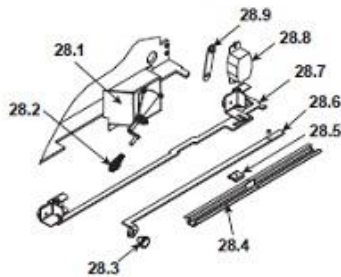

#28 Burn Rate Control Assembly