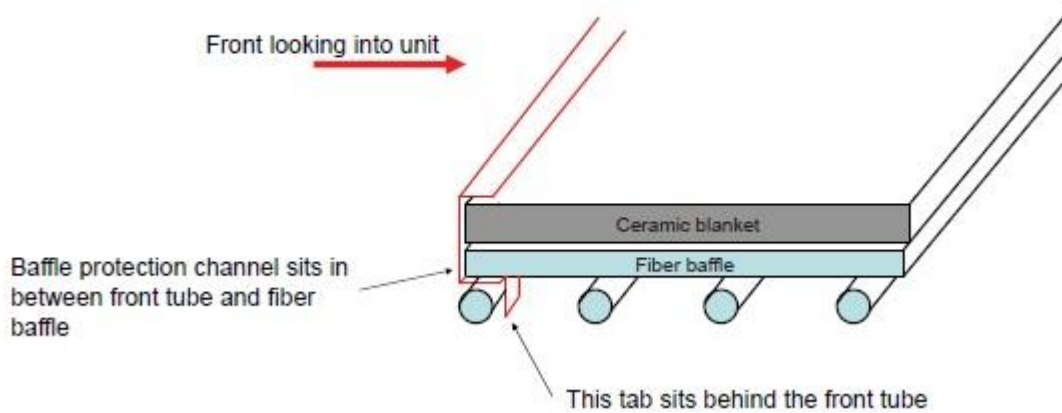

ITEM	DESCRIPTION	COMMENTS	PART NUMBER
	Component Pack (Includes Touch-Up Paint, Owners Manual, Warranty Card & Access Cover Handle)		SRV7038-017
	Handle, Access Cover		SRV7038-197
	Paint Touch-Up		812-0910
	Upgrade, Door, Nickel		UK-DRNL
	Gasket, Manifold	Pkg of 4	7038-168/4

Side view

	Baffle Protection Channel		SRV7038-179
ACCESSORIES			
	Blower Assembly		BK-ACC
	Blower Control Box W/Switch		SRV7000-194
	Component Pack		7033-051
	Magnet Round		SRV7000-140
	Snap Disc Bracket Assembly		7033-036
	Snap Disc, # 1, Convection Blower		SRV230-0470
	Speed Control Only (Rheostat)		842-0370
	Wire Harness (Blower)		7033-262
	Blower, Convection	Blower Only	812-4900
	Outside Air Kit, Floor & Rear		OAK-ACC
	Outside Air Collar Assembly		7033-039
	Outside Air Shield		33271
FASTENERS			
	Avk Rivnut Repair Kit - 1/4-20 & 3/8-16 Rivnut Tools		RIVNUT-REPAIR
	Nut, Ser Flange Small 1/4-20	Pkg of 24	226-0130/24
	Screw, Pan Head Philips 8-32 X 3/8	Pkg of 40	225-0500/40
	Screw, Sheet Metal #8 X 1/2 S-Grip	Pkg of 40	12460/40
	Washer, 1/4 Sae	Pkg of 24	28758/24