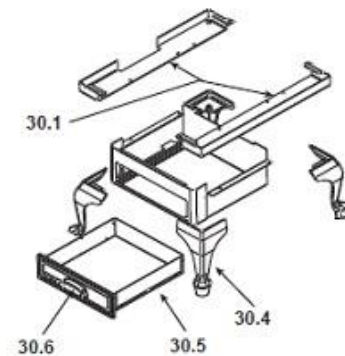

#30 Legs Assembly

ITEM	DESCRIPTION	COMMENTS	PART NUMBER
28.1	Burn Rate Control Assembly		SRV7038-025
28.2	Spring Handle, 1/4"	Qty: 2 Gold	832-0630
		Qty: 1 Nickel	250-8340
28.3	Knob		7000-343
28.4	Air Control Rod Guide		7033-210
28.5	Latch, Magnet		229-0631
28.6	Control Arm Assembly Rear		SRV7038-004
28.7	Timer Door Control Arm Assembly		SRV7038-019
	Door Gasket		7033-282
28.8	Timer (Only) Replacement Assembly		SRV480-1940
28.9	Timer Arm Assembly		7033-034
29.1	Pedestal Kit		PED-5700
29.2	Ash Pan, Pedestal Model w/Door		SRV7038-010
29.3	Trim, Oak Strips	Qty: 2	SRV472-0520
	Component Pack, Pedestal, Step-Top (Includes Gasket For Ash Removal, Magnet & Fasteners)		7033-045
	Leg Kit & Ash Removal System (ARS)	Black	LEG-3143-BK
		No Longer Available	LEG-3143-GD
		Nickel	LEG-3143-NL
30.1	Leg Adapter Set (Bracket), Left & Right	Qty: 2	SRV7038-028
30.2	Ash Pan Door Handle		7033-274
	Ash Pan Leg Assembly		7033-008
30.3	Ash Pan Leg - ARS		7033-050
	Component Pack, Leg Step Top (Includes Gasket For Ash Removal, Magnet & Fasteners)		7033-048
30.4	Legs, Queen Anne	Qty: 4	831-1240
		Qty: 4	831-1250
		Qty: 4	LEGS-QANL