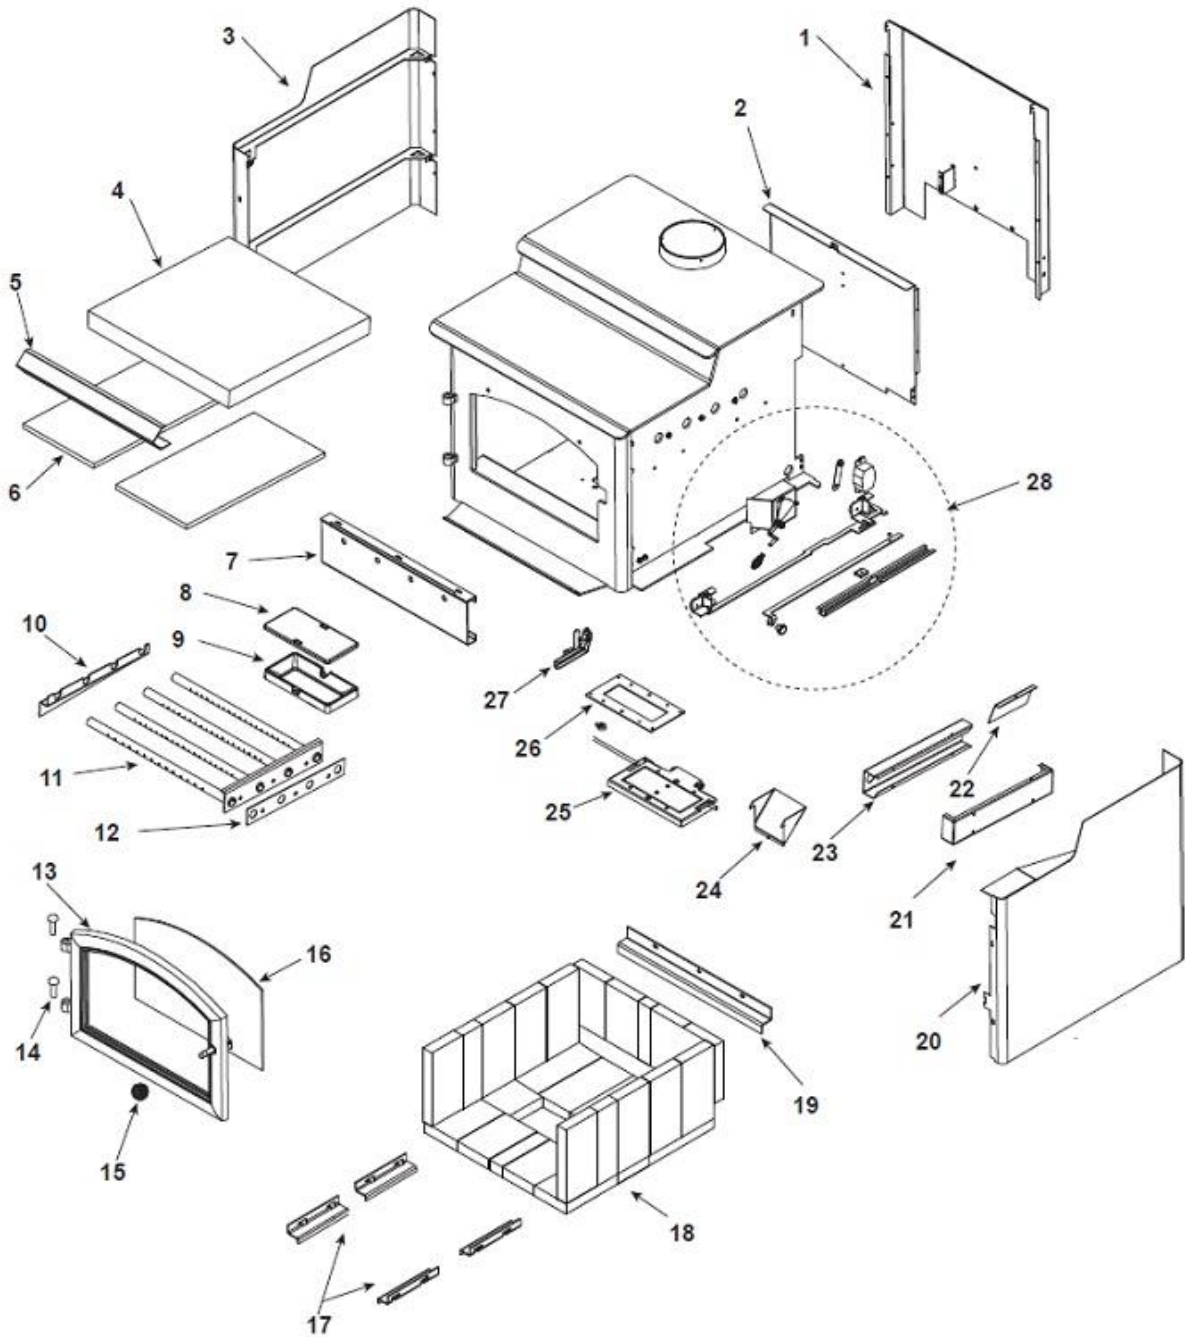

Quadra-Fire 5700 (57ST-ACC model)

Woodman's Parts Plus  
[www.woodmanspartsplus.com](http://www.woodmanspartsplus.com)

ITEM	DESCRIPTION	COMMENTS	PART NUMBER
1	Air Channel, Convection		SRV7038-127
2	Air Supply Back		SRV7038-119
3	Panel Assembly Side, Left		SRV7038-006
4	Blanket, Ceramic Fiber		SRV7038-117
5	Baffle Protection Channel (illustration on page 5)		SRV7038-179
6	Baffle Board	Qty: 2	SRV7038-118
7	Rear Channel Assembly		SRV7038-001
8	Access Cover - ARS		SRV7038-196
9	Channel - Ash Removal System (ARS)		7033-172
10	Tube Channel Rack		SRV7038-174
11	Tube Channel Assembly		SRV7038-008
12	Secondary Tube Gasket		7038-187
13	Door Assembly	Black	DR-57BK-FH
		Nickel Trim	DR-57NL-FH
14	Hinge Pins, 1/2"	Qty: 2 Gold	832-0250
		Qty: 2 Nickel	430-5320
15	Spring Handle, 1/2"	Qty: 1 Gold	832-0620
		Qty: 1 Nickel	250-8330
16	Glass Assembly		7000-014
	Glass Frame Set		GLA-FRM-5700
	Gasket, Glass Tape, 3/4" - Field Cut to Size	5 Ft	832-0460
	Rope, Door, 3/4" x 84" - Field Cut to Size	7 Ft	832-1680
	Logo, Quadra-Fire	Gold	200-3180
		Nickel	200-3240
	Component Pack (Includes Nickel Spring Handles (1) 1/2" & (2) 1/4", (2) Nickel Hinge Pins, Quadra-Fire Logo)	Black & Gold Doors	436-5350
		Nickel Doors	436-5360
	Door Handle Assemblies	Spring Handle	832-0540
		Fiber Handle	SRV7033-071
	Nut, Locking (For Door Handle)	Pkg of 24	226-0100/24
	Handle Assembly		472-5130
	Cam Latch		430-1141
	Key, Cam Latch		430-1151
	Screw, Flat Head Philips 8-32 x 1/2	Pkg of 10	832-0860
	Washer, Sae, 3/8	Qty: 3 ea.	832-0990
17	Brick Retainer, Side	Qty: 4	SRV7038-145
	Label, Burn Rate Air Control		7033-160
	Label, Start-Up Air Control		7033-166