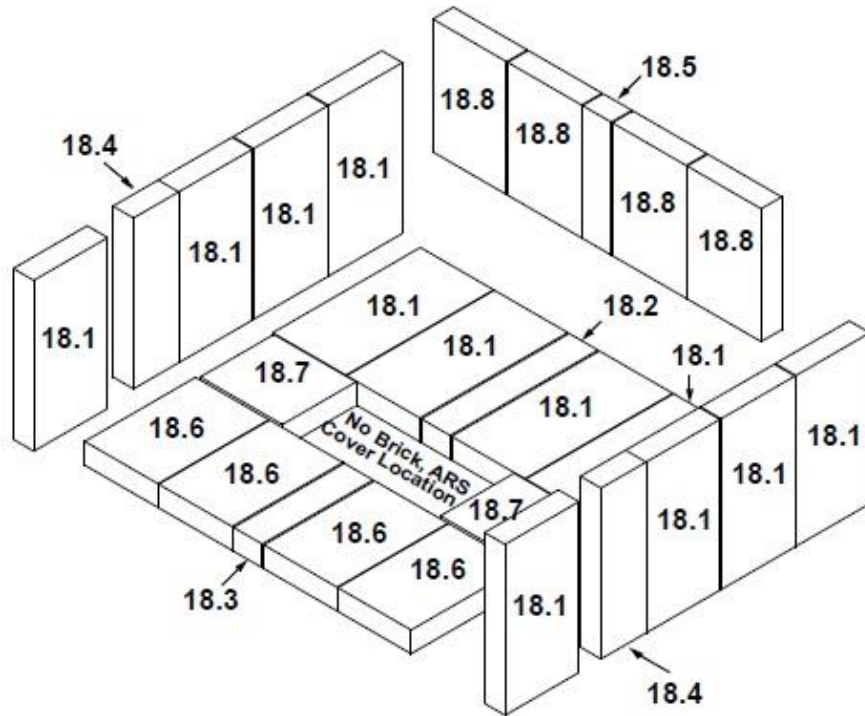

#18 Brick Set

ITEM	DESCRIPTION	COMMENTS	PART NUMBER
18	Brick Assembly - Complete Set	Pkg of 27	SRV7038-007
18.1	Brick, 9 x 4.5 x 1.25"	Qty. 12 Req.	
18.2	Brick, 9 x 1.75 x 1.25"	Qty. 1 Req.	
18.3	Brick, 6.75 x 1.75 x 1.25"	Qty. 1 Req.	
18.4	Brick, 9 x 2.75 x 1.25"	Qty. 2 Req.	
18.5	Brick, 7 x 1.75 x 1.25"	Qty. 1 Req.	
18.6	Brick, 6.75 x 4.5 x 1.25"	Qty. 4 Req.	
18.7	Brick, 5 x 4.5 x 1.25"	Qty. 2 Req.	
18.8	Brick, 7 x 4.5 x 1.25"	Qty. 4 Req.	
	Brick, Uncut	Qty: 1	832-0550
		Qty: 6	832-3040
19	Brick Retainer, Rear		SRV7038-148
20	Panel Assembly Side, Right		SRV7038-005
23	Manifold Tube Cover		SRV7038-177
22	Secondary Air Diverter		SRV7038-186
21	Manifold Cover Plate		SRV7038-185
24	Oak Cover Plate Kit		SRV7038-024
25	Door Assembly - ARS		SRV7033-015
26	Gasket - ARS		SRV7033-296
27	Latch, Handle Assembly - ARS		SRV7033-047