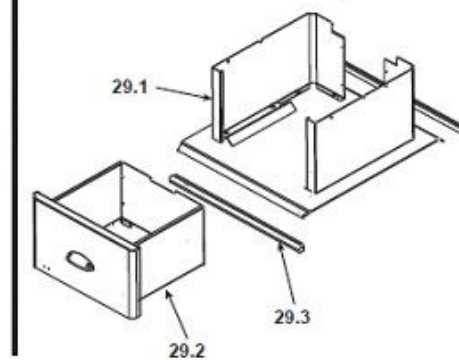

#29 Pedestal Assembly