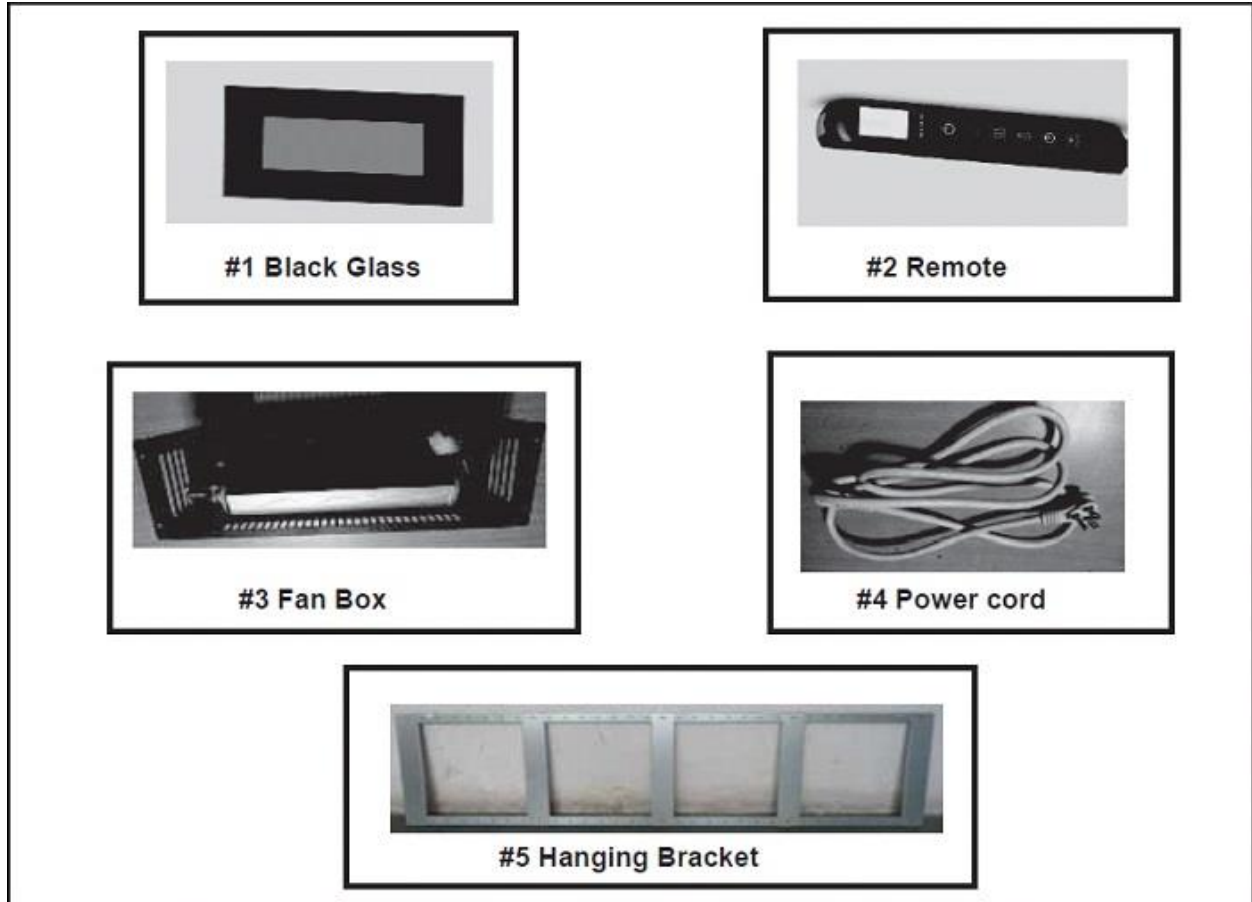

Quadra-Fire SimpliFire Wall-Mount 94 Fireplace

ITEM	DESCRIPTION	COMMENTS	PART NUMBER
1	Black Glass		GLA-WM94-BK
2	Remote		REMOTE-SF-ELEC
3	Fan Box		FAN-BOX-WM58
4	Power Cord		CORD-WM58
5	Hanging Bracket		BRACKET-WM94
	Flame Rod, 94"		ROD-WM94
	Rock Kit, Contains both White and Clear Rock		ROCKS-WM70/94
	Hardware Bag		HRDW-WM70/94
	Includes: Masonry Anchors, Screw (ST5 x 40), Bolt (M4 x 8), Bolt (M5 x 10), 3/16 Toggle anchor		
	Grey Screen, 94"		GS-WM94
	Installation Manual		2040-903
	Motor, 58", 70", 94"		MOT-WM58/70/94