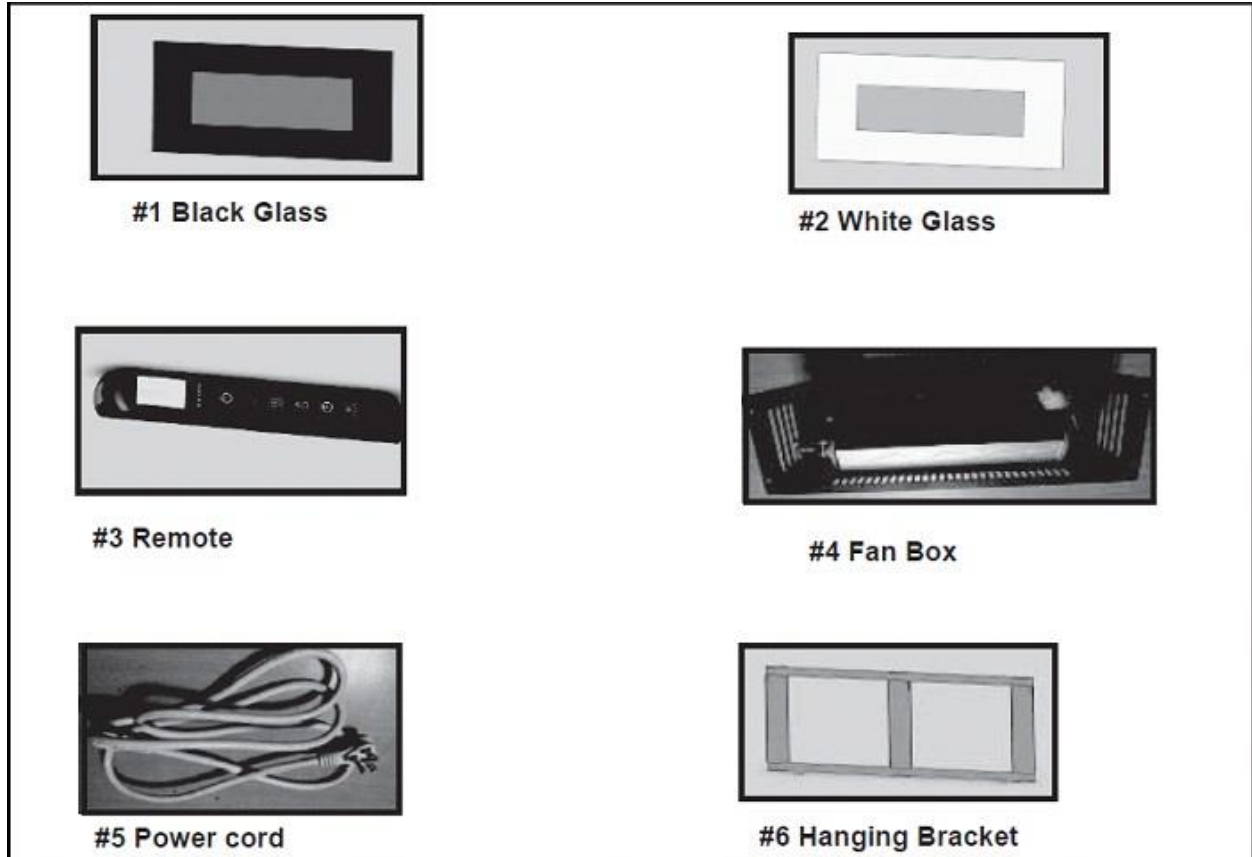

Quadra-Fire SimpliFire Wall-Mount 58 Fireplace

ITEM	DESCRIPTION	COMMENTS	PART NUMBER
1	Black Glass		GLA-WM58-BK
2	White Glass		GLA-WM58-WH
3	Remote		REMOTE-SF-ELEC
4	Fan Box		FAN-BOX-WM58
5	Power Cord		CORD-WM58
6	Hanging Bracket		BRACKET-WM58
	Flame Rod, 58"		ROD-WM58
	Rock Kit, Contains both White and Clear Rock		ROCKS-WM58/36
	Hardware Bag		HRDW-WM
	Includes: Masonry Anchors, Screw (ST5 x 40), Bolt (M4 x 8), Bolt (M5 x 10), 3/16 Toggle anchor		
	Grey Screen, 58"		GS-WM58
	Installation Manual		2040-903
	Motor, 58", 70", 94"		MOT-WM58/70/94