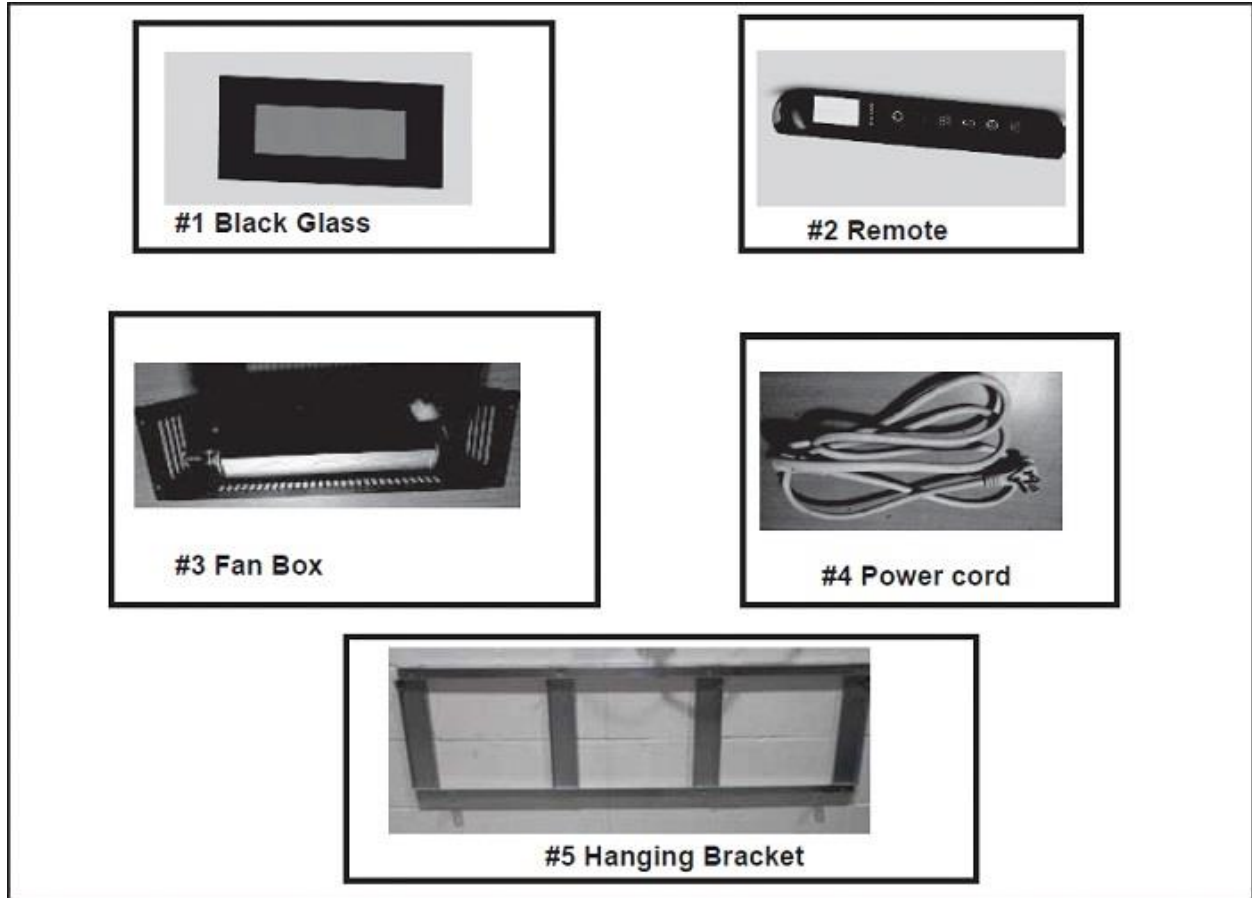

Quadra-Fire SimpliFire Wall-Mount 70 Fireplace

ITEM	DESCRIPTION	COMMENTS	PART NUMBER
1	Black Glass		GLA-WM70-BK
2	Remote		REMOTE-SF-ELEC
3	Fan Box		FAN-BOX-WM58
4	Power Cord		CORD-WM58
5	Hanging Bracket		BRACKET-WM70
	Flame Rod, 70"		ROD-WM70
	Rock Kit, Contains both White and Clear Rock		ROCKS-WM70/94
	Hardware Bag		HRDW-WM70/94
	Includes: Masonry Anchors, Screw (ST5 x 40), Bolt (M4 x 8), Bolt (M5 x 10), 3/16 Toggle anchor		
	Grey Screen, 70"		GS-WM70
	Installation Manual		2040-903
	Motor, 58", 70", 94"		MOT-WM58/70/94