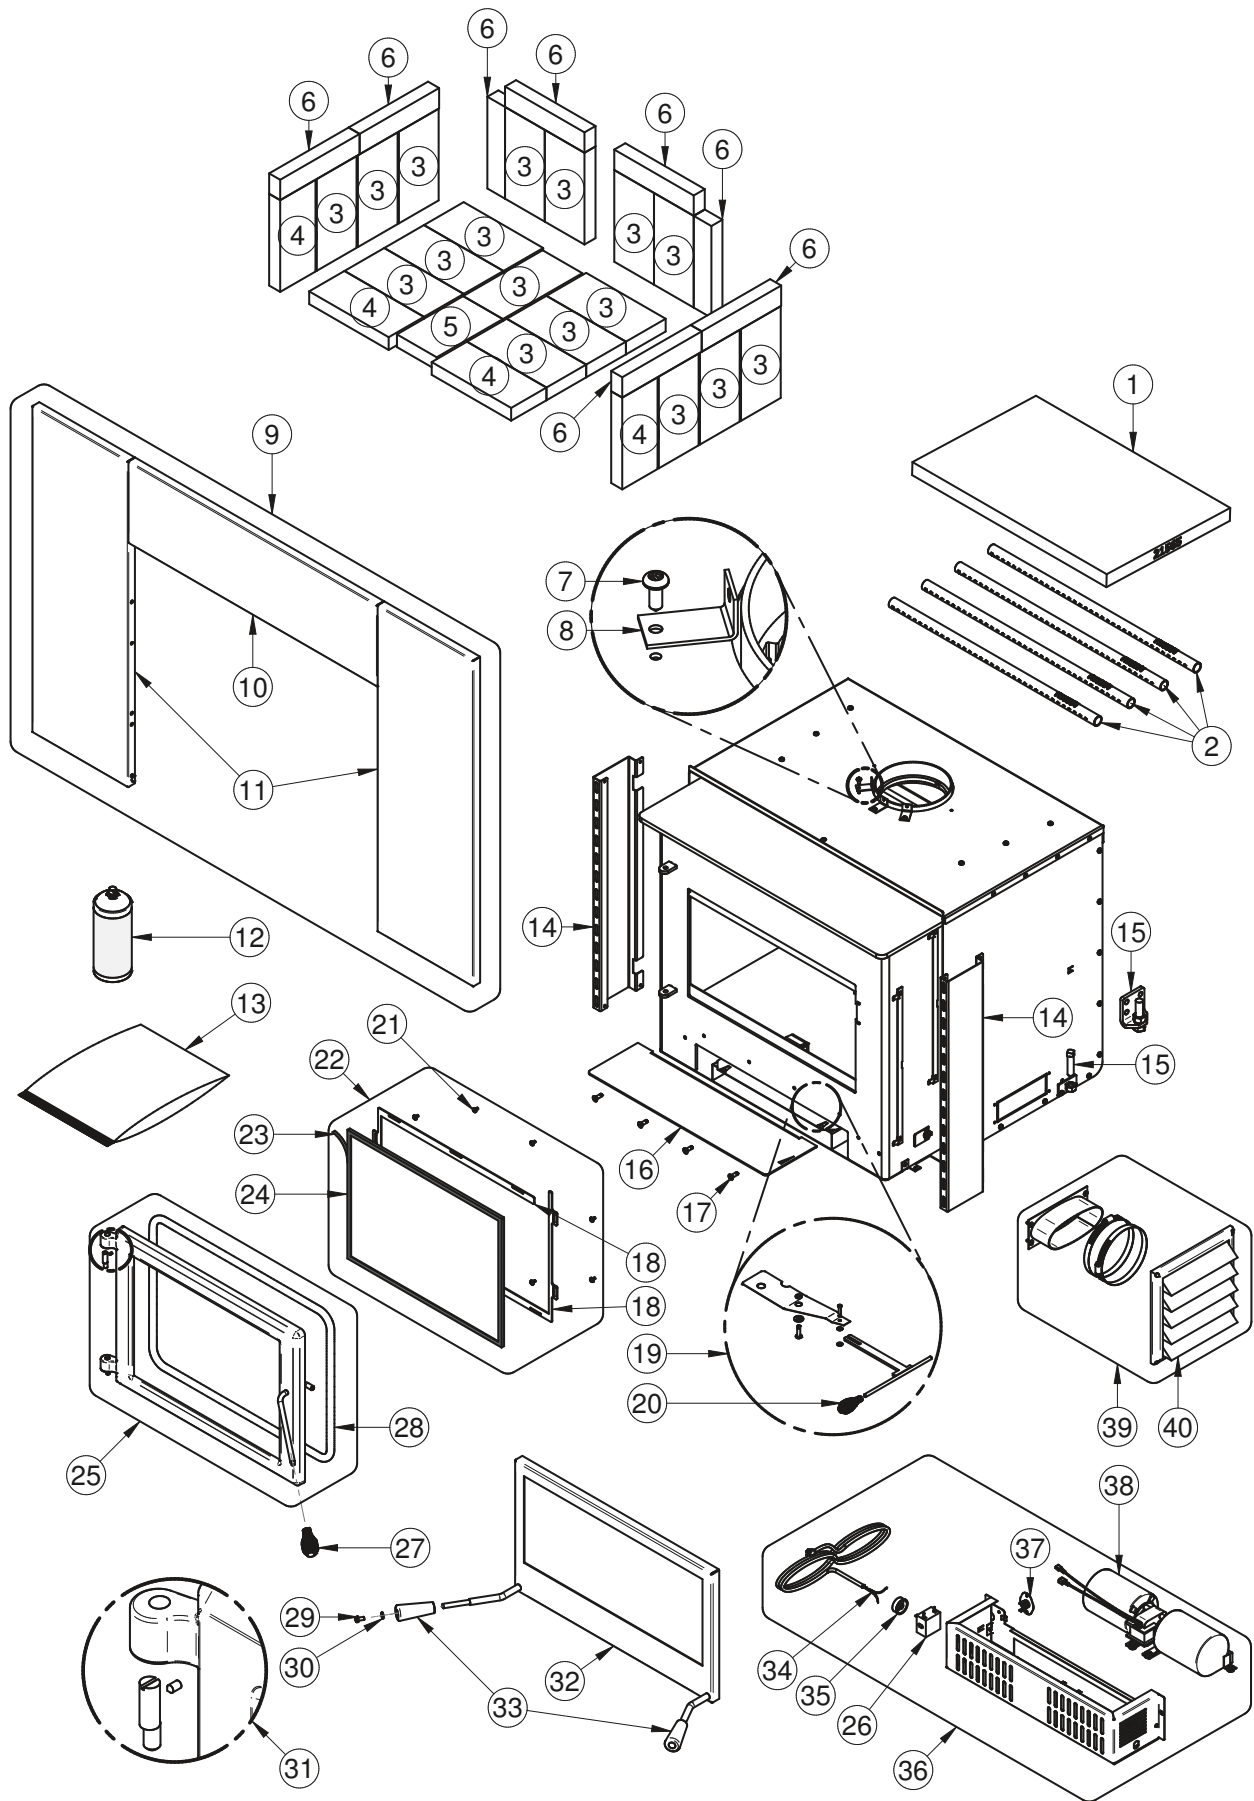

3.11 Exploded Diagram and Parts List

ENGLISH

Blue Ridge 500-I

#	Item	Description	Qty
1	21565	C-CAST 3.5 SERIE BAFFLE 22" X 14" X 1 1/4"	1
2	PL70864	SECONDARY AIR TUBE	4
3	29010	4 1/2" X 9" X 1 1/4" REFRACTORY BRICK	17
4	29015	4" X 9" X 1 1/4" REFRACTORY BRICK	4
5	PL74051	4 1/2" X 7 1/2" X 1 1/4" REFRACTORY BRICK	1
6	PL36759	2" X 9" X 1 1/4" REFRACTORY BRICK	8
7	30131	BLACK METAL SCREW #10 X 1/2" TYPE "A" PAN QUADREX	3
8	PL34052	LINER FIXATION BRACKET	3
9	SE74208	REGULAR FACEPLATE 32" X 50"	1
10	PL74208	TOP FACEPLATE	1
11	PL74207	FACEPLATE SIDE	2
12	AC05959	METALLIC BLACK STOVE PAINT - 342 g (12oz) AEROSOL	1
13	SE46325	BLUE RIDGE 500I MANUAL KIT	1
14	PL74203	DECORATIVE SIDE	2
15	30337	SQUARE HEAD SET SCREW 1/2-13 X 1-1/2"	2
15	SE31365	INSERT LEVELING SYSTEM	2
16	PL74033	ASH TRAY	1
17	30507	BLACK TORX SCREW WITH FLAT HEAD TYPE F 1/4-20 X 3/4"	4
18	PL74013	GLASS MOULDING	2
19	SE70920	AIR CONTROL ROD ASSEMBLY	1
20	AC07866	1/4" BLACK COIL HANDLE	1
21	30124	SCREW #8 - 32 X 5/16" TRUSS QUADREX ZINC	10
22	SE74865	GLASS AND MOULDING KIT	1
23	AC06400	3/4" X 6' FLAT BLACK SELF-ADHESIVE GLASS GASKET (AC-GGK)	1
24	SE74199	GLASS WITH GASKET 17-5/8" X 12-3/4"	1
25	SE24347-2	CAST IRON DOOR	1
26	44080	RHEOSTAT WITHOUT NUT (MODEL KBMS-13BV)	1
27	AC07869	3/8" BLACK COIL HANDLE	1
28	AC06500	SILICONE AND 5/8" X 8' BLACK DOOR GASKET KIT (AC-DGKNC)	1
29	30025	1/4-20 X 1/2" PAN-HEAD QUADREX BLACK SCREW	2
30	30187	STAINLESS WASHER ID 17/64" X OD 1/2"	2
31	SE31318	DOOR HINGE REPLACEMENT KIT	1
32	AC01281	RIGID FIRESCREEN	1
33	30898	ROUND WOODEN BLACK HANDLE	2

#	Item	Description	Qty
34	60013	POWER CORD 96" X 18-3 type SJT (50 pcs per carton)	1
35	44085	RHEOSTAT KNOB	1
36	SE74193	INSERT BLOWER	1
37	44028	CERAMIC THERMODISC F110-20F	1
38	44089	DOUBLE CAGE BLOWER 144 CFM 115V - 60Hz - 1.1A	1
39	AC01298	5"Ø FRESH AIR INTAKE KIT	1
40	49028	5" WHITE AIR INTAKE TERMINATION	1