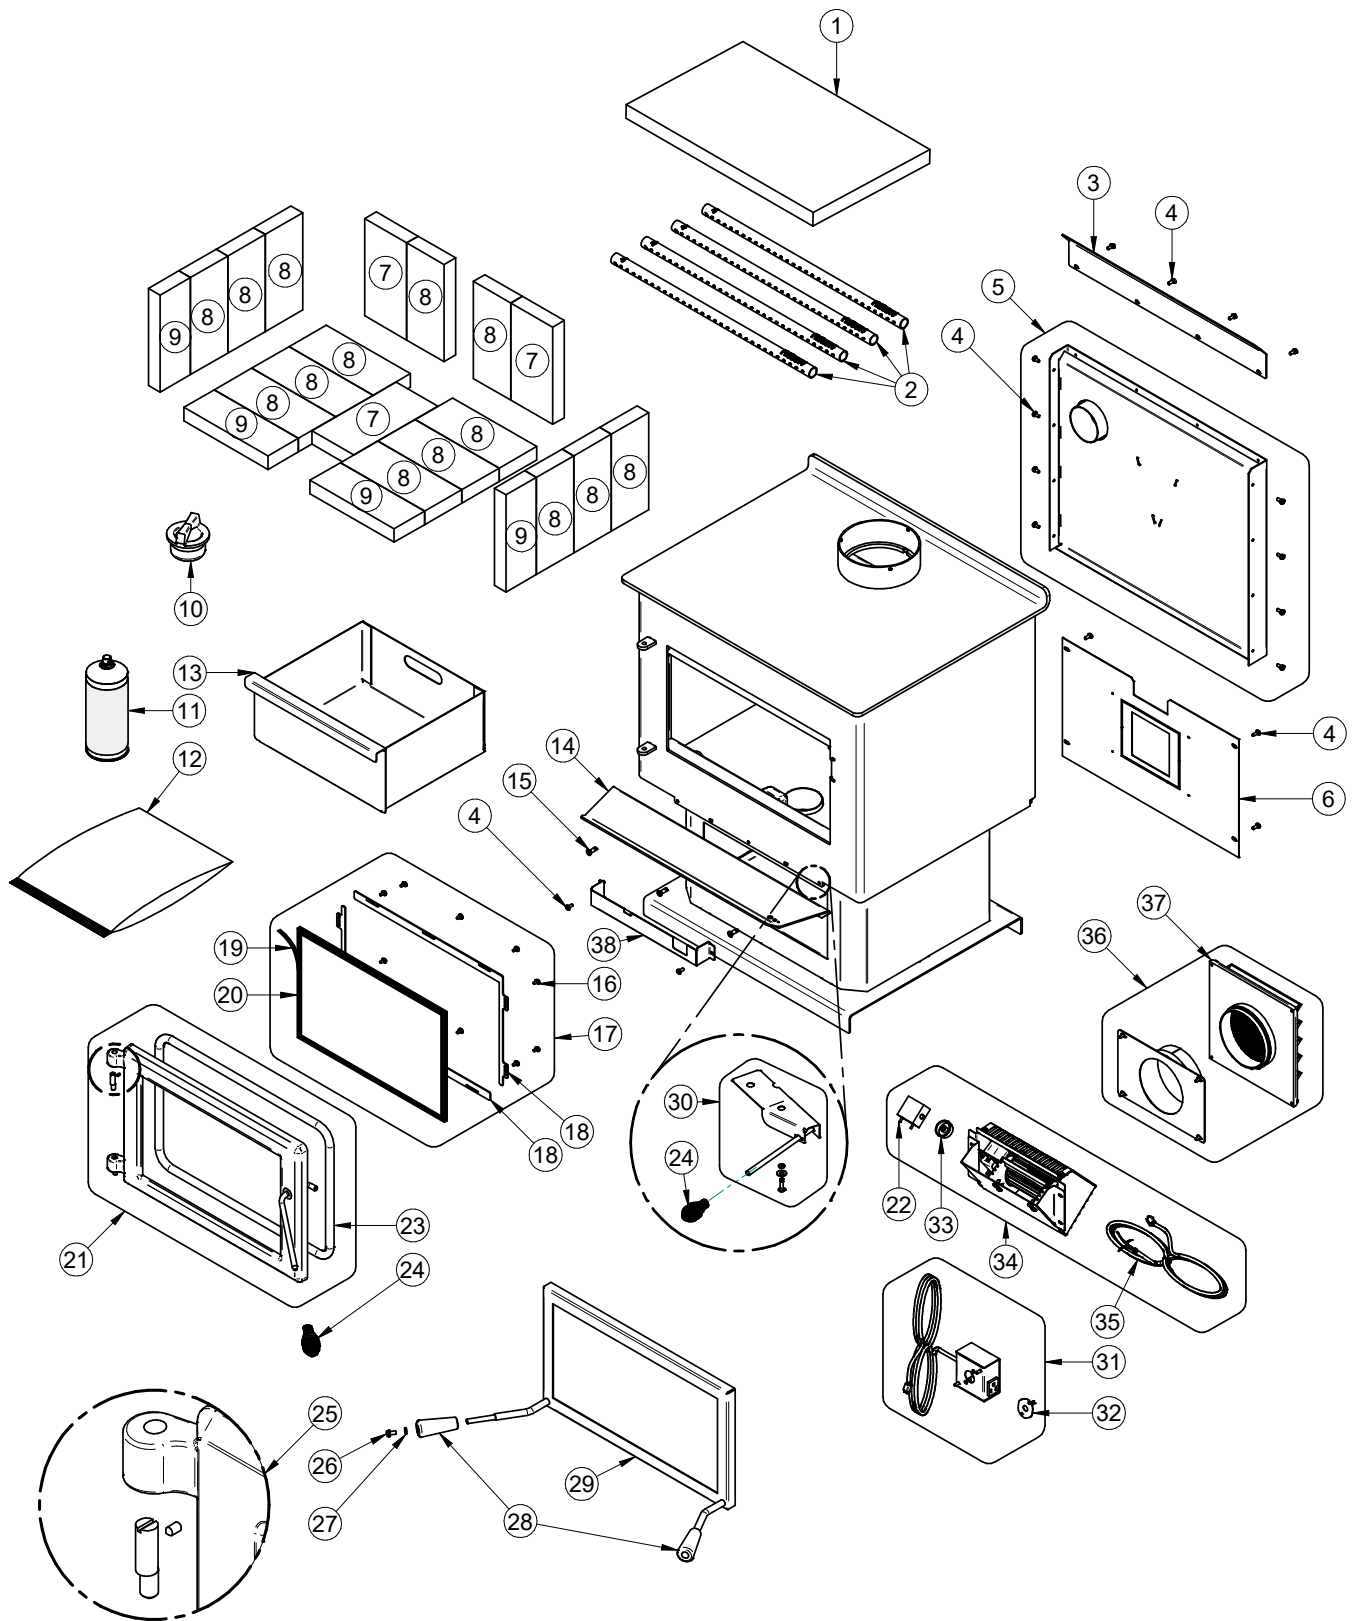

# 8. Exploded Diagram and Parts List for the Blue Ridge 300 P (ESW0007)

ENGLISH

IMPORTANT: THIS IS DATED INFORMATION. When requesting service or replacement parts for your unit, please provide the model number and the serial number. We reserve the right to change parts due to technology upgrades or availability. Contact an authorized dealer to obtain any of these parts. Never use substitute materials. Use of non-approved parts can result in poor performance and safety hazards.

#	Item	Description	Qty
1	21388	20" X 12 1/2" X 1 1/4" VERMICULITE BAFFLE	1
2	PL65514	SECONDARY AIR TUBE	4
3	PL74180	ASH SHELF	1
4	30154	BLACK SCREW #10 X 5/8" QUADREX #2 TYPE A	18
5	SE74064	REAR HEAT SHIELD ASSEMBLY	1
6	PL65542	BASE COVER	1
7	29010	4 1/2" X 9" X 1 1/4" REFRACTORY BRICK	3
8	29015	4" X 9" X 1 1/4" REFRACTORY BRICK	14
9	29007	3 1/4" X 9" X 1 1/4" REFRACTORY BRICK	4
10	24096	ROUND CAST IRON ASH PLUG	1
11	AC05959	METALLIC BLACK STOVE PAINT - 342 g (12oz) AEROSOL	1
12	SE46322	BLUE RIDGE 300L AND 300P MANUAL KIT	1
13	PL65960	ASH PAN	1
14	PL74371	ASH SHELF	1
15	30507	BLACK TORX SCREW WITH FLAT HEAD TYPE F 1/4-20 X 3/4"	3
16	30124	SCREW #8 - 32 X 5/16" TRUSS QUADREX ZINC	10
17	SE74864	GLASS AND MOULDING KIT	1
18	PL74017	GLASS RETAINER	2
19	AC06400	3/4" X 6' FLAT BLACK SELF-ADHESIVE GLASS GASKET (AC-GGK)	1
20	SE74190	GLASS WITH GASKET 15-3/4" X 10-1/8"	1
21	SE24346-2	CAST IRON DOOR	1
22	44080	RHEOSTAT WITHOUT NUT (MODEL KBMS-13BV)	1
23	AC06500	SILICONE AND 5/8" X 8' BLACK DOOR GASKET KIT (AC-DGKNC)	1
24	AC07869	3/8" BLACK COIL HANDLE	2
25	SE31318	DOOR HINGE REPLACEMENT KIT	1
26	30025	1/4-20 X 1/2" PAN-HEAD QUADREX BLACK SCREW	2
27	30187	STAINLESS WASHER ID 17/64" X OD 1/2"	2
28	30898	ROUND WOODEN BLACK HANDLE	2
29	AC01315	RIGID FIRESCREEN	1
30	SE65305	AIR CONTROL DAMPER ASSEMBLY	1
31	AC02055	QUICK CONNECT THERMODISC	1
32	44028	CERAMIC THERMODISC F110-20F	1
33	44085	RHEOSTAT KNOB	1
34	AC02050	BLOWER ASSEMBLY WITH VARIABLE SPEED CONTROL (UP TO 100 CFM)	1