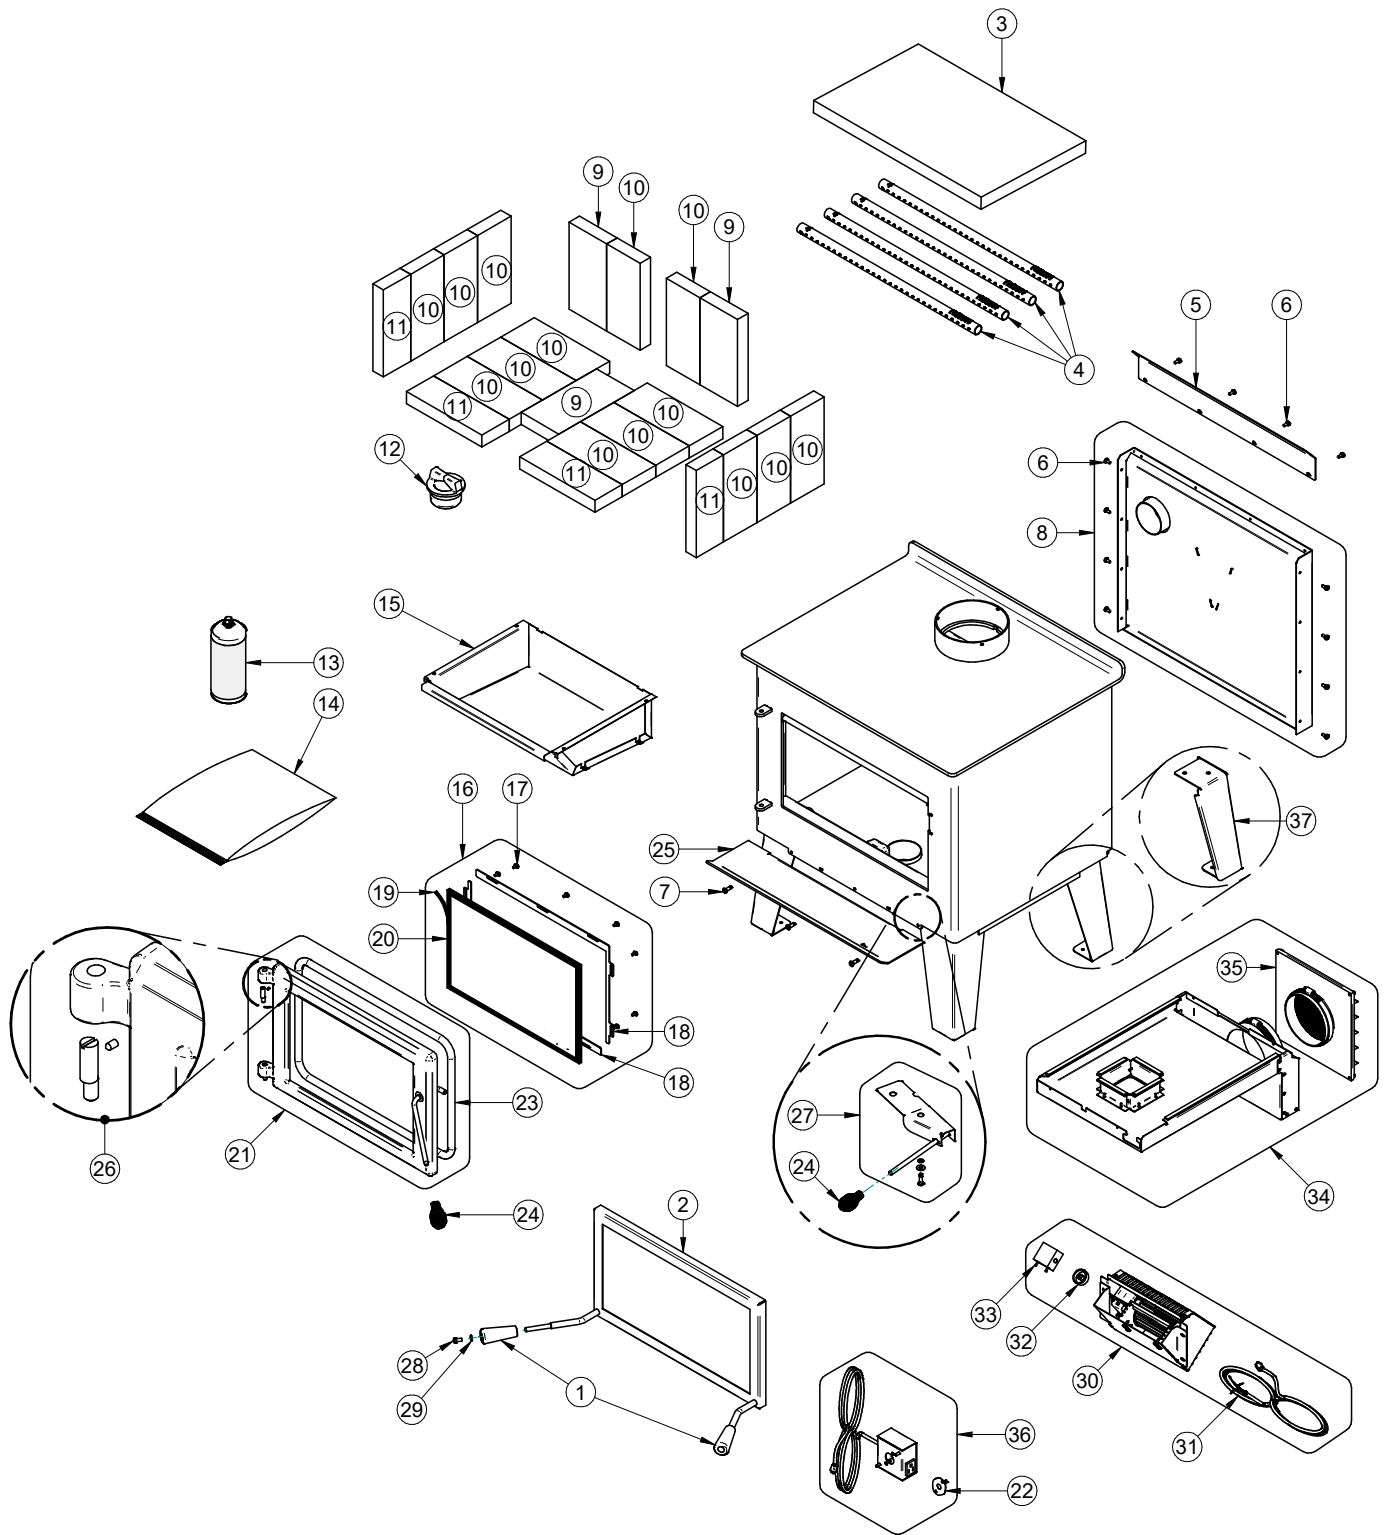

9. Exploded Diagram and Parts List for the Blue Ridge 300 L (ESW0008)

ENGLISH

Blue Ridge 300L and 300P Parts List

#	Item	Description	Qty
1	30898	ROUND WOODEN BLACK HANDLE	2
2	AC01315	RIGID FIRESCREEN	1
3	21388	20" X 12 1/2" X 1 1/4" VERMICULITE BAFFLE	1
4	PL65514	SECONDARY AIR TUBE	4
5	PL74369	AIR DEFLECTOR	1
6	30154	BLACK SCREW #10 X 5/8" QUADREX #2 TYPE A	12
7	30507	BLACK TORX SCREW WITH FLAT HEAD TYPE F 1/4-20 X 3/4"	3
8	SE74065	REAR HEAT SHIELD ASSEMBLY	1
9	29010	4 1/2" X 9" X 1 1/4" REFRACTORY BRICK	3
10	29015	4" X 9" X 1 1/4" REFRACTORY BRICK	14
11	29007	3 1/4" X 9" X 1 1/4" REFRACTORY BRICK	4
12	24096	ROUND CAST IRON ASH PLUG	1
13	AC05959	METALLIC BLACK STOVE PAINT - 342 g (12oz) AEROSOL	1
14	SE46322	BLUE RIDGE 300L AND 300P MANUAL KIT	1
15	SE53596	ASH DRAWER	1
16	SE74864	GLASS AND MOULDING KIT	1
17	30124	SCREW #8 - 32 X 5/16" TRUSS QUADREX ZINC	10
18	PL74017	GLASS RETAINER	2
19	AC06400	3/4" X 6' FLAT BLACK SELF-ADHESIVE GLASS GASKET (AC-GGK)	1
20	SE74190	GLASS WITH GASKET 15-3/4" X 10-1/8"	1
21	SE24346-2	CAST IRON DOOR	1
22	44028	CERAMIC THERMODISC F110-20F	1
23	AC06500	SILICONE AND 5/8" X 8' BLACK DOOR GASKET KIT (AC-DGKNC)	1
24	AC07869	3/8" BLACK COIL HANDLE	2
25	PL74371	ASH SHELF	1
26	SE31318	DOOR HINGE REPLACEMENT KIT	1
27	SE65305	AIR CONTROL DAMPER ASSEMBLY	1
28	30025	1/4-20 X 1/2" PAN-HEAD QUADREX BLACK SCREW	2
29	30187	STAINLESS WASHER ID 17/64" X OD 1/2"	2
30	AC02050	BLOWER ASSEMBLY WITH VARIABLE SPEED CONTROL (UP TO 100 CFM)	1
31	60013	POWER CORD 96" X 18-3 type SJT (50 pcs per carton)	1
32	44085	RHEOSTAT KNOB	1
33	44080	RHEOSTAT WITHOUT NUT (MODEL KBMS-13BV)	1
34	AC01211	5"Ø FRESH AIR INTAKE KIT FOR WOOD STOVE ON LEGS	1
35	49028	5" WHITE AIR INTAKE TERMINATION	1
36	AC02055	QUICK CONNECT THERMODISC	1