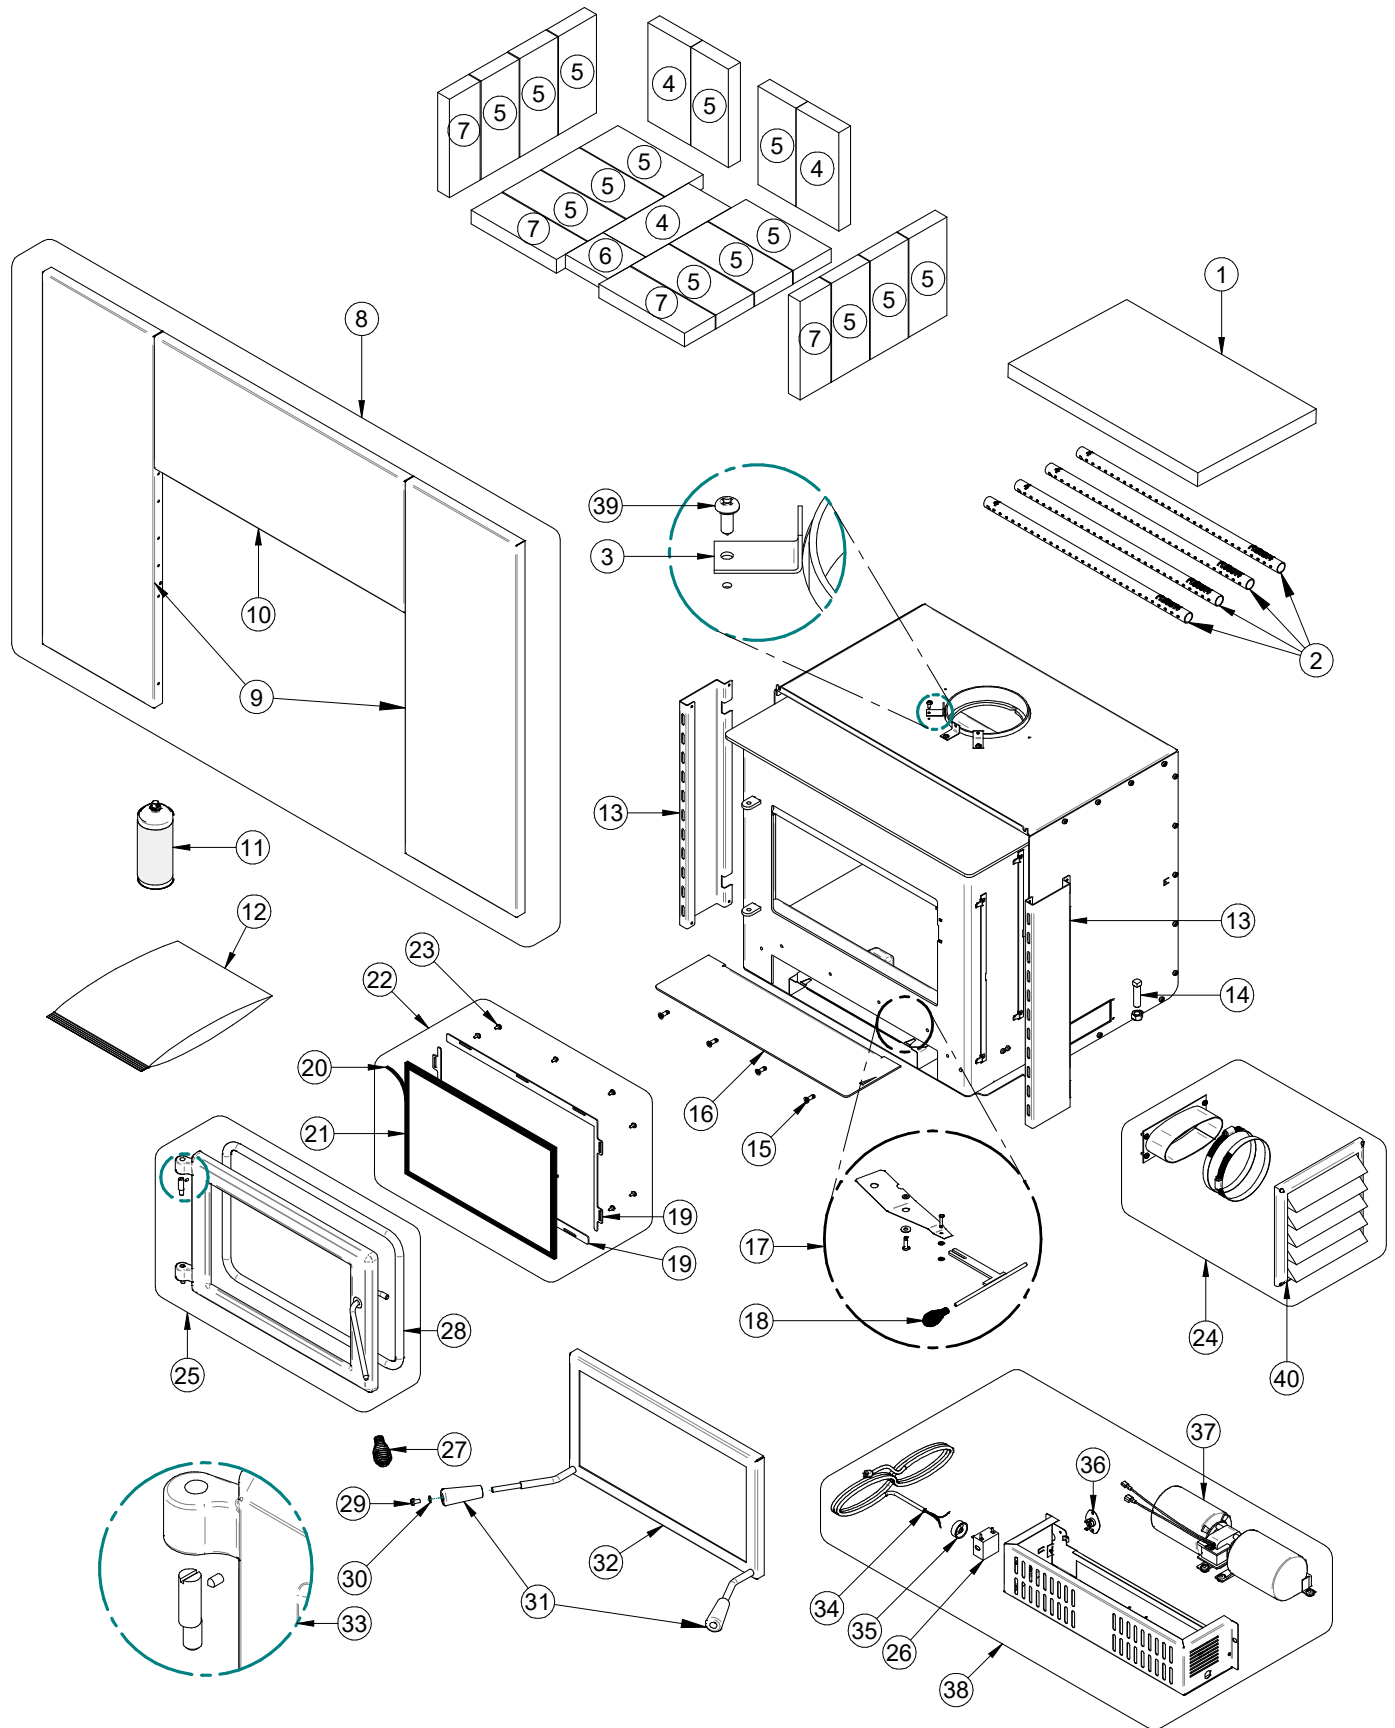

### 3.10 Exploded Diagram and Parts List

ENGLISH

# Blue Ridge 300-I

#	Item	Description	Qty
1	21388	20" X 12 1/2" X 1 1/4" VERMICULITE BAFFLE	1
2	PL65514	SECONDARY AIR TUBE	4
3	PL34052	LINER FIXATION BRACKET	3
4	29010	4 1/2" X 9" X 1 1/4" REFRACTORY BRICK	3
5	29015	4" X 9" X 1 1/4" REFRACTORY BRICK	14
6	29004	4" X 4 1/2" X 1 1/4" REFRACTORY BRICK	1
7	29007	3 1/4" X 9" X 1 1/4" REFRACTORY BRICK	4
8	SE74044	34" X 50" REGULAR FACEPLATE	1
9	PL74045	FACEPLATE LEFT AND RIGHT SIDE PANEL	2
10	PL74044	FACEPLATE TOP PANEL	1
11	AC05959	METALLIC BLACK STOVE PAINT - 342 g (12oz) AEROSOL	1
12	SE46323	BLUE RIDGE 300I MANUAL KIT	1
13	PL74192	DECORATIVE SIDE PANEL	2
14	30337	SQUARE HEAD SET SCREW 1/2-13 X 1-1/2"	2
15	30507	BLACK TORX SCREW WITH FLAT HEAD TYPE F 1/4-20 X 3/4"	4
16	PL74033	ASH TRAY	1
17	SE65559	AIR CONTROL ROD ASSEMBLY	1
18	AC07866	1/4" BLACK COIL HANDLE	1
19	PL74017	GLASS RETAINER	2
20	AC06400	3/4" X 6' FLAT BLACK SELF-ADHESIVE GLASS GASKET (AC-GGK)	1
21	SE74190	GLASS WITH GASKET 15-3/4" X 10-1/8"	1
22	SE74864	GLASS AND MOULDING KIT	1
23	30124	SCREW #8 - 32 X 5/16" TRUSS QUADREX ZINC	10
24	AC01298	5"Ø FRESH AIR INTAKE KIT	1
25	SE24346-2	CAST IRON DOOR	1
26	44080	RHEOSTAT WITHOUT NUT (MODEL KBMS-13BV)	1
27	AC07869	3/8" BLACK COIL HANDLE	1
28	AC06500	SILICONE AND 5/8" X 8' BLACK DOOR GASKET KIT (AC-DGKNC)	1
29	30025	1/4-20 X 1/2" PAN-HEAD QUADREX BLACK SCREW	2
30	30187	STAINLESS WASHER ID 17/64" X OD 1/2"	2
31	30898	ROUND WOODEN BLACK HANDLE	2
32	AC01315	RIGID FIRESCREEN	1
33	SE31318	DOOR HINGE REPLACEMENT KIT	1
34	60013	POWER CORD 96" X 18-3 type SJT (50 pcs per carton)	1
35	44085	RHEOSTAT KNOB	1

#	Item	Description	Qty
36	44028	CERAMIC THERMODISC F110-20F	1
37	44089	DOUBLE CAGE BLOWER 144 CFM 115V - 60Hz - 1.1A	1
38	SE74193	INSERT BLOWER	1
39	30131	BLACK METAL SCREW #10 X 1/2" TYPE "A" PAN QUADREX	3
40	49028	5" WHITE AIR INTAKE TERMINATION	1