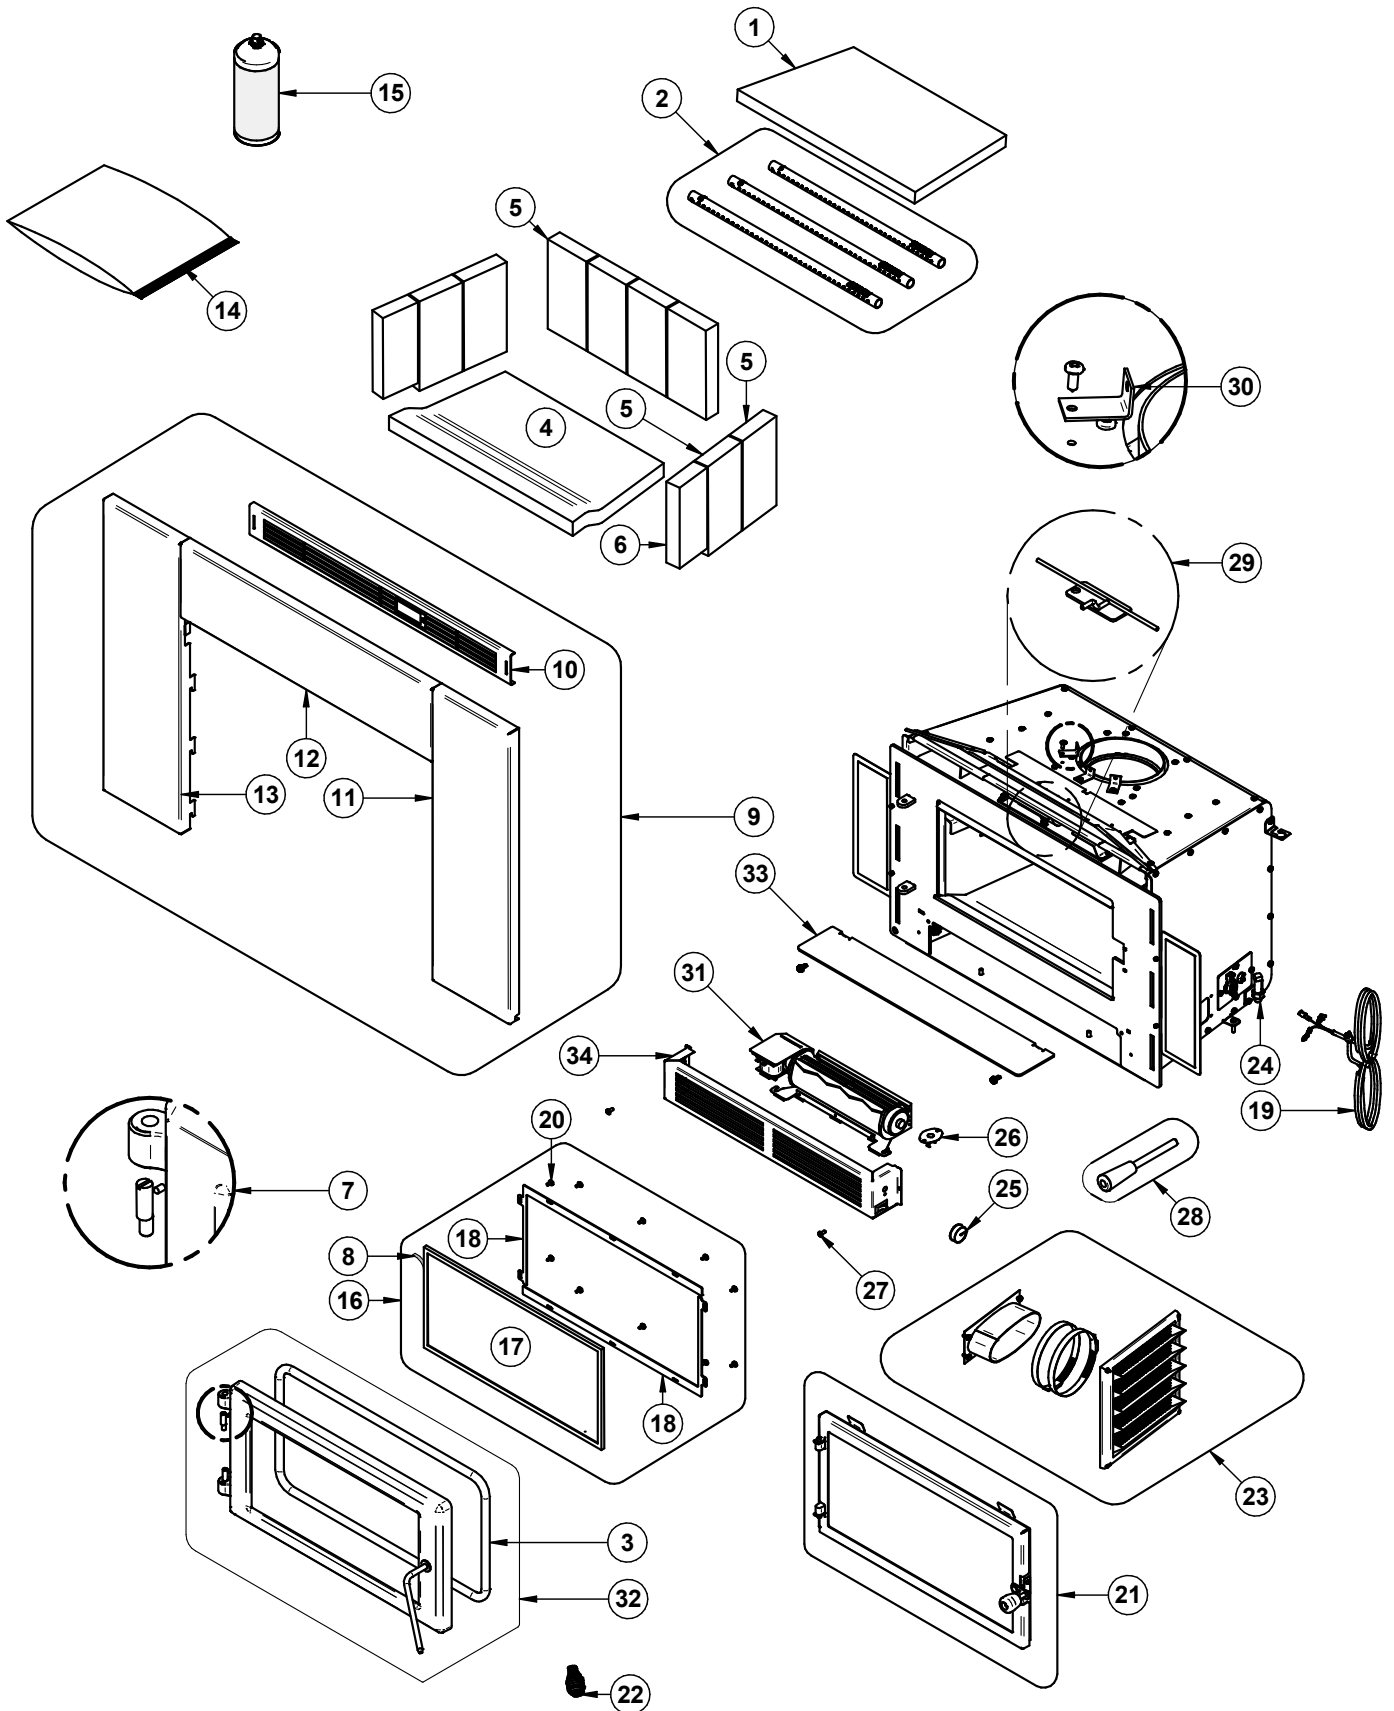

## 4.13 Exploded Diagram and Parts List

# Blue Ridge 150-I Parts List

ENGLISH

#	Item	Description	Qty
1	21636	2.1 SERIE C-CAST BAFFLE	1
2	SE74778	SECONDARY AIR TUBE KIT	1
3	AC06500	SILICONE AND 5/8" X 8' BLACK DOOR GASKET KIT (AC-DGKNC)	1
4	22419	BOTTOM REFRACTORY STONE	1
5	29000	4" X 8" X 1 1/4" REFRACTORY BRICK	9
6	PL74860	3-1/4" X 7-1/4" X 155 DEG BRICK	2
7	SE31318	DOOR HINGE REPLACEMENT KIT	1
8	AC06400	3/4" X 6' x 1/8" FLAT BLACK SELF-ADHESIVE GLASS GASKET (AC-GGK)	1
9	SE74847	CW2100 CENTURY FACEPLATE	1
10	PL74850	FACEPLATE GRILL	1
11	PL74849	RIGHT FACEPLATE	1
12	PL74847	TOP FACEPLATE	1
13	PL74848	LEFT FACEPLATE	1
14	SE46340	BLUE RIDGE 150-I MANUAL KIT	1
15	AC05959	METALLIC BLACK STOVE PAINT - 342 g (12oz) AEROSOL	1
16	SE74798	GLASS, GASKET AND MOULDING KIT	1
17	SE74884	GLASS WITH GASKET 18 3/8" X 9"	1
18	PL74798	GLASS RETAINER	2
19	60013	POWER CORD 96" X 18-3 type SJT (50 pcs per carton)	1
20	30124	SELF-THREADING SCREW TYPE F #8-32 X 5/16" TRUSS QUADREX #2 ZINC	10
21	AC01213	RIGID FIRESCREEN	1
22	AC07869	3/8" BLACK COIL HANDLE	1
23	AC01298	5"Ø FRESH AIR INTAKE KIT	1
24	30337	SQUARE HEAD SET SCREW 1/2-13 X 1-1/2"	2
25	44085	RHEOSTAT KNOB	1
26	44028	CERAMIC THERMODISC F110-20F	1
27	30154	BLACK SCREW #10 X 5/8" QUADREX #2 TYPE A	2
28	SE74853	REMOVABLE AIR CONTROL HANDLE	1
29	SE74766	DAMPER ASSEMBLY	1
30	PL34052	LINER FIXATION BRACKET	1
31	44075	TANGENTIAL BLOWER 1800 115V-60hZ-30W (S) 90 CFM	1
32	SE74782	DOOR ASSEMBLY	1
33	PL74846	ASH TRAY	1
34	PL74845	FRONT HOUSING	1