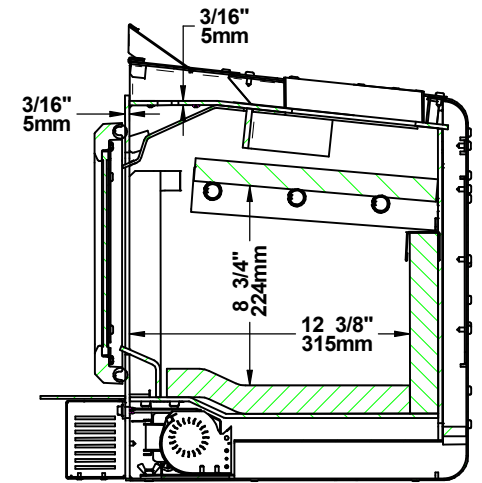

SANS FAÇADE DÉCORATIVE/
 WITHOUT DECORATIVE
 FACEPLATE

27 7/8" 708mm

BLUE RIDGE 150-I (ESW0006)

© 2023, FABRICANT DE POÊLES INTERNATIONAL INC. TOUS DROITS RESERVÉS / ALL RIGHTS RESERVED

BLUE RIDGE 150-I (ESW0006)
CHAMBRE À COMBUSTION/COMBUSTION CHAMBER
2023, FABRICANT DE POÊLES INTERNATIONAL INC. TOUS DROITS RESERVÉS / ALL RIGHTS RESERVED