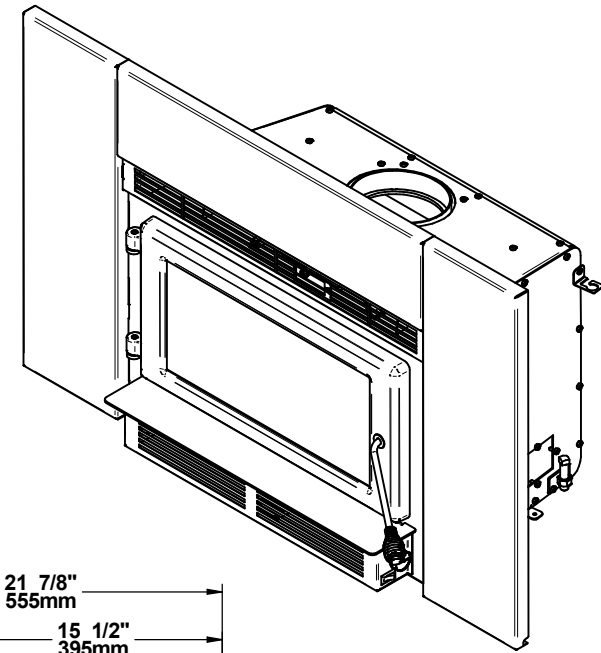

SANS FAÇADE DÉCORATIVE/
 WITHOUT DECORATIVE
 FACEPLATE

27 7/8" 708mm

BLUE RIDGE 150-I (ESW0006)

© 2023, FABRICANT DE POÊLES INTERNATIONAL INC. TOUS DROITS RESERVÉS / ALL RIGHTS RESERVED

BLUE RIDGE 150-I (ESW0006)
CHAMBRE À COMBUSTION/COMBUSTION CHAMBER
2023, FABRICANT DE POÊLES INTERNATIONAL INC. TOUS DROITS RESERVÉS / ALL RIGHTS RESERVED