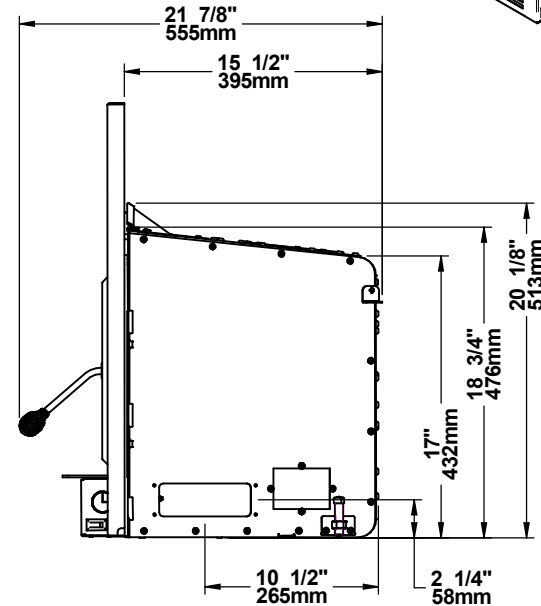

SANS FAÇADE DÉCORATIVE/
 WITHOUT DECORATIVE
 FACEPLATE

27 7/8" 708mm

BLUE RIDGE 150-I (ESW0006)

© 2023, FABRICANT DE POÊLES INTERNATIONAL INC. TOUS DROITS RESERVÉS / ALL RIGHTS RESERVED

BLUE RIDGE 150-I (ESW0006)
CHAMBRE À COMBUSTION/COMBUSTION CHAMBER
2023, FABRICANT DE POÊLES INTERNATIONAL INC. TOUS DROITS RESERVÉS / ALL RIGHTS RESERVED