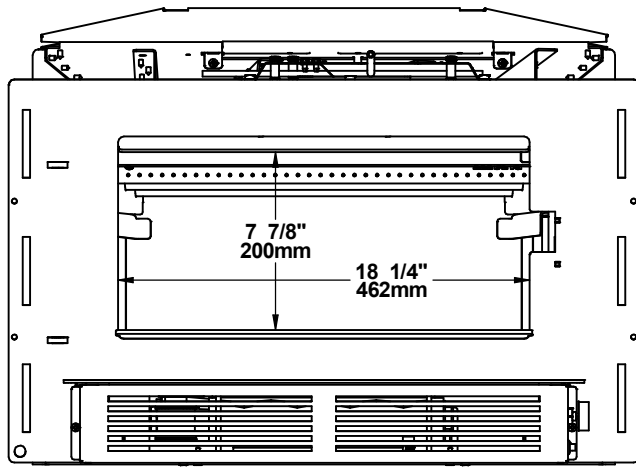

SANS FAÇADE DÉCORATIVE/
 WITHOUT DECORATIVE
 FACEPLATE

27 7/8" 708mm

BLUE RIDGE 150-I (ESW0006)

© 2023, FABRICANT DE POÊLES INTERNATIONAL INC. TOUS DROITS RESERVÉS / ALL RIGHTS RESERVED

BLUE RIDGE 150-I (ESW0006)
CHAMBRE À COMBUSTION/COMBUSTION CHAMBER
2023, FABRICANT DE POÊLES INTERNATIONAL INC. TOUS DROITS RESERVÉS / ALL RIGHTS RESERVED