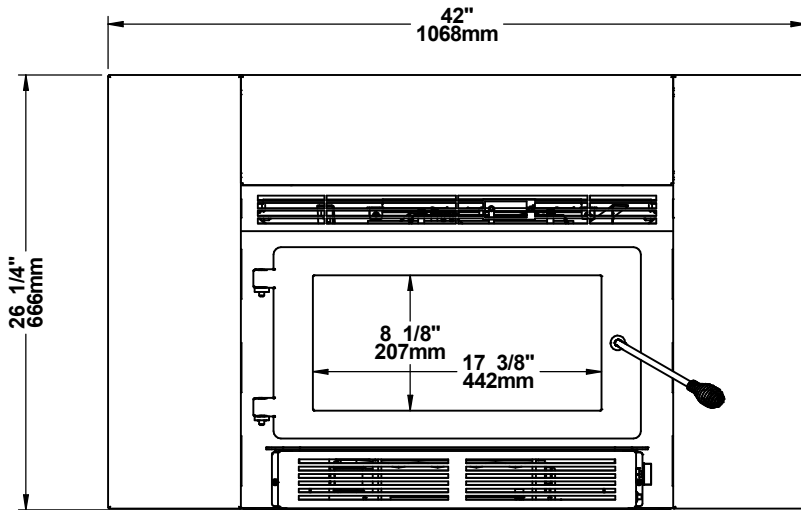

SANS FAÇADE DÉCORATIVE/
 WITHOUT DECORATIVE
 FACEPLATE

27 7/8" 708mm

BLUE RIDGE 150-I (ESW0006)

© 2023, FABRICANT DE POÊLES INTERNATIONAL INC. TOUS DROITS RESERVÉS / ALL RIGHTS RESERVED

BLUE RIDGE 150-I (ESW0006)
CHAMBRE À COMBUSTION/COMBUSTION CHAMBER
2023, FABRICANT DE POÊLES INTERNATIONAL INC. TOUS DROITS RESERVÉS / ALL RIGHTS RESERVED