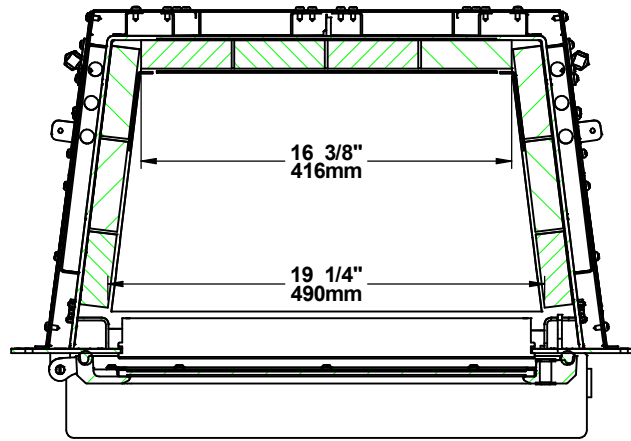

SANS FAÇADE DÉCORATIVE/
 WITHOUT DECORATIVE
 FACEPLATE

27 7/8" 708mm

BLUE RIDGE 150-I (ESW0006)

© 2023, FABRICANT DE POÊLES INTERNATIONAL INC. TOUS DROITS RESERVÉS / ALL RIGHTS RESERVED

BLUE RIDGE 150-I (ESW0006)
CHAMBRE À COMBUSTION/COMBUSTION CHAMBER
2023, FABRICANT DE POÊLES INTERNATIONAL INC. TOUS DROITS RESERVÉS / ALL RIGHTS RESERVED