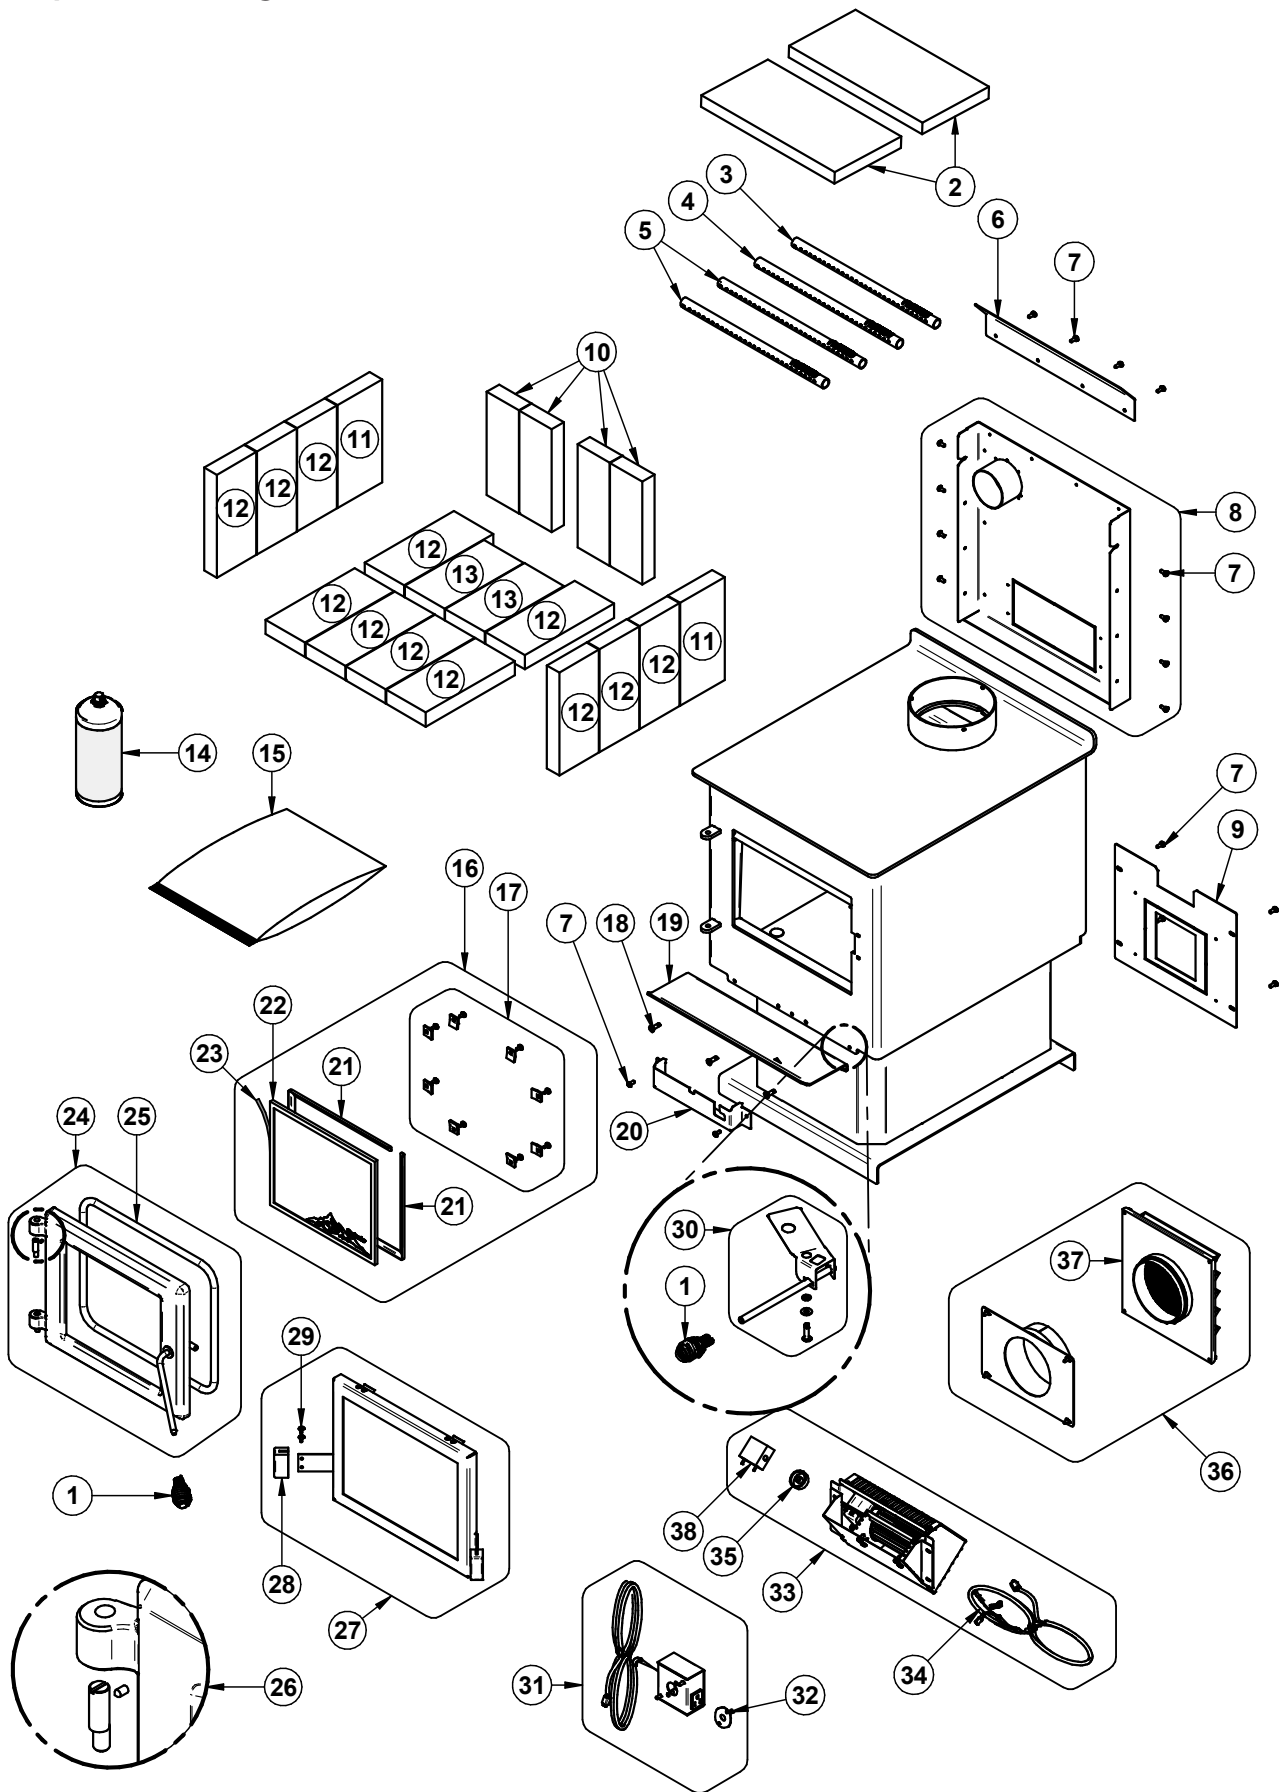

8. Exploded Diagram and Parts List

ENGLISH

Blue Ridge 100 Parts List

#	Item	Description	Qty
1	AC07869	3/8" BLACK COIL HANDLE	2
2	21622	13 7/16" X 6 3/4" X 1" VERMICULITE BAFFLE	2
3	PL66833	REAR SECONDARY AIR TUBE	1
4	PL66834	REAR CENTER SECONDARY AIR TUBE	1
5	PL66835	FRONT AND CENTER SECONDARY AIR TUBE	2
6	PL74358	AIR DEFLECTOR	1
7	30154	BLACK SCREW #10 X 5/8" QUADREX #2 TYPE A	18
8	SE74262	BACK HEAT SHIELD ASSEMBLY	1
9	PL74268	BACK OF THE BASE	1
10	29007	3 1/4" X 9" X 1 1/4" REFRACTORY BRICK	4
11	29010	4 1/2" X 9" X 1 1/4" REFRACTORY BRICK	2
12	29015	4" X 9" X 1 1/4" REFRACTORY BRICK	12
13	29000	4" X 8" X 1 1/4" REFRACTORY BRICK	2
14	AC05959	METALLIC BLACK STOVE PAINT - 342 g (12oz) AEROSOL	1
15	SE46321	BLUE RIDGE 100 MANUAL KIT	1
16	SE74304	GLASS AND MOULDING KIT	1
17	SE53585	GLASS RETAINER KIT WITH SCREWS (12 PER KIT)	1
18	30507	BLACK TORX SCREW WITH FLAT HEAD TYPE F 1/4-20 X 3/4"	3
19	PL74302	ASH TRAY	1
20	PL74354	DECORATIVE DASH	1
21	PL74305	GLASS FRAME	2
22	SE74356	GLASS WITH GASKET 10-9/16" X 9-1/16"	1
23	AC06400	3/4" X 6' FLAT BLACK SELF-ADHESIVE GLASS GASKET (AC-GGK)	1
24	SE24355-2	CAST IRON DOOR	1
25	AC06500	SILICONE AND 5/8" X 8' BLACK DOOR GASKET KIT (AC-DGKNC)	1
26	SE31318	DOOR HINGE REPLACEMENT KIT	1
27	AC01420	RIGID FIRESCREEN	1
28	PL06728	PAINTED AIR CONTROL HANDLE	1
29	30129	METAL SCREW #10 X 1/2" PAN QUADREX ZINC "A" TYPE	1
30	SE74355	ASSEMBLY AIR CONTROL HATCH KIT	1
31	AC02055	QUICK CONNECT THERMODISC	1
32	44028	CERAMIC THERMODISC F110-20F	1
33	AC02050	BLOWER ASSEMBLY WITH VARIABLE SPEED CONTROL (UP TO 100 CFM)	1
34	60013	POWER CORD 96" X 18-3 type SJT (50 pcs per carton)	1
35	44085	RHEOSTAT KNOB	1

#	Item	Description	Qty
36	AC01336	5"Ø FRESH AIR INTAKE KIT FOR WOOD STOVE ON PEDESTAL	1
37	44028	CERAMIC THERMODISC F110-20F	1
38	44080	RHEOSTAT WITHOUT NUT (MODEL KBMS-13BV)	1