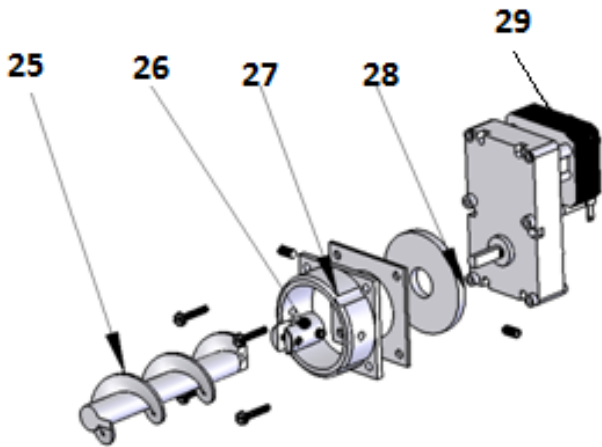

ILLUSTRATED PARTS DIAGRAM

Auger Motor Assembly

Door Assembly

IMPORTANT! READ AND FOLLOW **ALL** INSTALLATION AND MAINTENANCE INSTRUCTIONS, INCLUDING CLEANING THE UNIT AS SPECIFIED, AND REPLACING GASKETS ANNUALLY, AND PARTS AS NEEDED.
ENGLANDER IS NOT RESPONSIBLE FOR ANY DAMAGE OR INJURY INCURRED DUE TO NEGLIGENCE, OR DUE TO UNSAFE INSTALLATION OR USAGE OF THIS PRODUCT. CALL TECHNICAL SUPPORT WITH ANY QUESTIONS.

REPLACEMENT PARTS LIST

Part No	Description	From Diagram
BM-1288	Room Air Blower	Not Shown
CU-047042	2.4 RPM Auger motor CW Rotation	29
PU-076002B	Combustion Exhaust Blower(Neg)	Not Shown
AC-DGKC	Door Gasket Kit	20
PU-HLSB	Hopper Lid Safety Switch	7
CU-VS	.05 Vacuum Switch	15
PU-CB19	Control Board	Not Shown
R-WIRE-H06	Control Board Wiring Harness	Not Shown
AC-HPS	Hinge Pin (qty. 2)	1
AC-MBSP	Stove Paint	Not Shown
AC-SHN	Nickel Spring Handle	Not Shown
CA-AC	Auger Coupler	26
CA-AMPP	Auger Mounting Plate	27
PU-AFS	Steel Auger	25
AC-CHAPAH	Igniter Assembly	16
PU-IH	Hopper Lid Hinge	6
PU-VH	Vacuum Hose	Not Shown
AC-GGK	Glass Gasket	Not Shown
AC-G9	Door Glass	21
AC-GS19	Glass Tabs	Not Shown
AC-HLH	Hopper Lid Handle	5
AC-PAHTB	Top Baffle	10
AC-SSDTG	Drop Tube Gasket	17
CA-19A	Cast Iron Door	24
PU-BPAH	Burn Pot	2
PU-CBMG	Combustion Blower & Motor Gasket	18
PU-SSACP	Auger Cover Plate	Not Shown
PU-ECPCB120	Heat Exchange Cleanout Plate (Qty. 2)	4
PU-RABMP	Room Air Blower Mounting Plate	Not Shown
CU-RG	Rubber Vibration Dampener	28
PU-RSP	Right Side Panel	9
PU-LSP	Left Side Panel	8