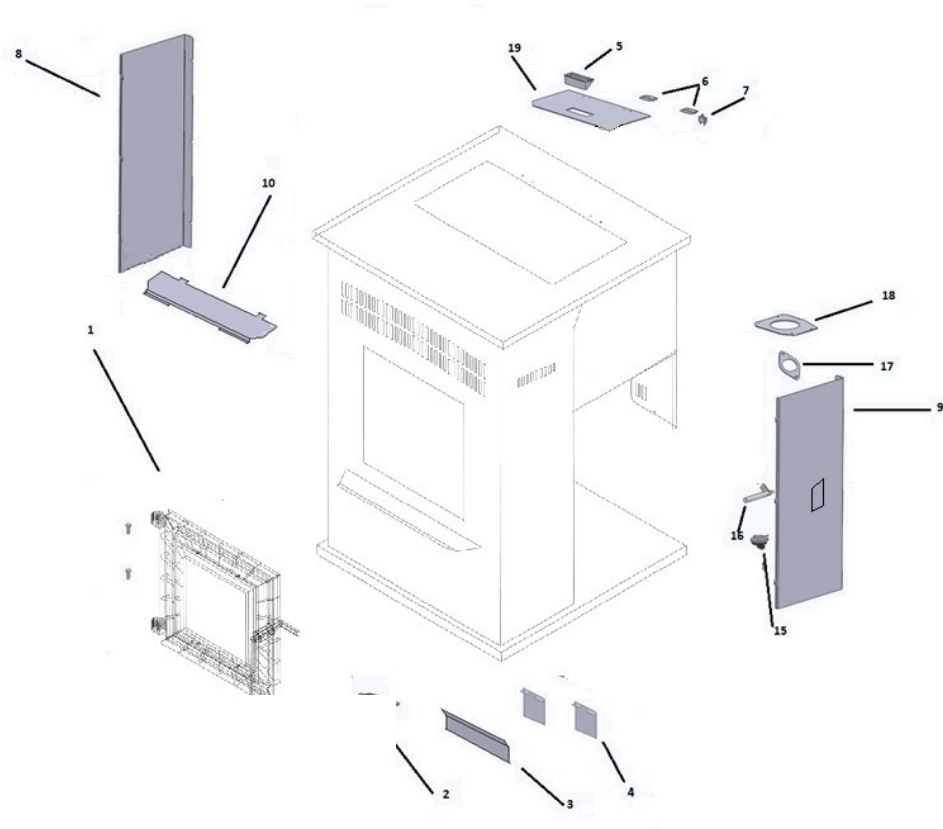

ILLUSTRATED PARTS DIAGRAM

Auger Motor Assembly

Door Assembly

IMPORTANT! READ AND FOLLOW **ALL** INSTALLATION AND MAINTENANCE INSTRUCTIONS, INCLUDING CLEANING THE UNIT AS SPECIFIED, AND REPLACING GASKETS ANNUALLY, AND PARTS AS NEEDED.
ENGLANDER IS NOT RESPONSIBLE FOR ANY DAMAGE OR INJURY INCURRED DUE TO NEGLIGENCE, OR DUE TO UNSAFE INSTALLATION OR USAGE OF THIS PRODUCT. CALL TECHNICAL SUPPORT WITH ANY QUESTIONS.

REPLACEMENT PARTS LIST

Part No	Description	From Diagram
BM-1288	Room Air Blower	Not Shown
CU-047042	2.4 RPM Auger motor CW Rotation	29
PU-076002B	Combustion Exhaust Blower(Neg)	Not Shown
AC-DGKC	Door Gasket Kit	20
PU-HLSB	Hopper Lid Safety Switch	7
CU-VS	.05 Vacuum Switch	15
PU-CB19	Control Board	Not Shown
R-WIRE-H06	Control Board Wiring Harness	Not Shown
AC-HPS	Hinge Pin (qty. 2)	1
AC-MBSP	Stove Paint	Not Shown
AC-SHN	Nickel Spring Handle	Not Shown
CA-AC	Auger Coupler	26
CA-AMPP	Auger Mounting Plate	27
PU-AFS	Steel Auger	25
AC-CHAPAH	Igniter Assembly	16
PU-IH	Hopper Lid Hinge	6
PU-VH	Vacuum Hose	Not Shown
AC-GGK	Glass Gasket	Not Shown
AC-G9	Door Glass	21
AC-GS19	Glass Tabs	Not Shown
AC-HLH	Hopper Lid Handle	5
AC-PAHTB	Top Baffle	10
AC-SSDTG	Drop Tube Gasket	17
CA-19A	Cast Iron Door	24
PU-BPAH	Burn Pot	2
PU-CBMG	Combustion Blower & Motor Gasket	18
PU-SSACP	Auger Cover Plate	Not Shown
PU-ECPCB120	Heat Exchange Cleanout Plate (Qty. 2)	4
PU-RABMP	Room Air Blower Mounting Plate	Not Shown
CU-RG	Rubber Vibration Dampener	28
PU-RSP	Right Side Panel	9
PU-LSP	Left Side Panel	8