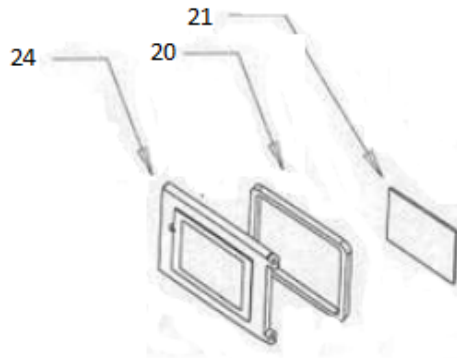

ILLUSTRATED PARTS DIAGRAM

Auger Motor Assembly

Door Assembly

IMPORTANT! READ AND FOLLOW **ALL** INSTALLATION AND MAINTENANCE INSTRUCTIONS, INCLUDING CLEANING THE UNIT AS SPECIFIED, AND REPLACING GASKETS ANNUALLY, AND PARTS AS NEEDED.
ENGLANDER IS NOT RESPONSIBLE FOR ANY DAMAGE OR INJURY INCURRED DUE TO NEGLIGENCE, OR DUE TO UNSAFE INSTALLATION OR USAGE OF THIS PRODUCT. CALL TECHNICAL SUPPORT WITH ANY QUESTIONS.

REPLACEMENT PARTS LIST

Part No	Description	From Diagram
BM-1288	Room Air Blower	Not Shown
CU-047042	2.4 RPM Auger motor CW Rotation	29
PU-076002B	Combustion Exhaust Blower(Neg)	Not Shown
AC-DGKC	Door Gasket Kit	20
PU-HLSB	Hopper Lid Safety Switch	7
CU-VS	.05 Vacuum Switch	15
PU-CB19	Control Board	Not Shown
R-WIRE-H06	Control Board Wiring Harness	Not Shown
AC-HPS	Hinge Pin (qty. 2)	1
AC-MBSP	Stove Paint	Not Shown
AC-SHN	Nickel Spring Handle	Not Shown
CA-AC	Auger Coupler	26
CA-AMPP	Auger Mounting Plate	27
PU-AFS	Steel Auger	25
AC-CHAPAH	Igniter Assembly	16
PU-IH	Hopper Lid Hinge	6
PU-VH	Vacuum Hose	Not Shown
AC-GGK	Glass Gasket	Not Shown
AC-G9	Door Glass	21
AC-GS19	Glass Tabs	Not Shown
AC-HLH	Hopper Lid Handle	5
AC-PAHTB	Top Baffle	10
AC-SSDTG	Drop Tube Gasket	17
CA-19A	Cast Iron Door	24
PU-BPAH	Burn Pot	2
PU-CBMG	Combustion Blower & Motor Gasket	18
PU-SSACP	Auger Cover Plate	Not Shown
PU-ECPCB120	Heat Exchange Cleanout Plate (Qty. 2)	4
PU-RABMP	Room Air Blower Mounting Plate	Not Shown
CU-RG	Rubber Vibration Dampener	28
PU-RSP	Right Side Panel	9
PU-LSP	Left Side Panel	8