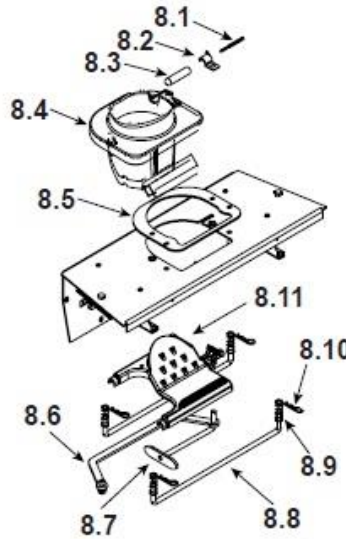

Quadra-Fire Edge 60 Fireplace

ITEM	DESCRIPTION	COMMENTS	PART NUMBER
1	Panel, Left Side		SRV7051-110
2	Twin Ball Catch		SRV7000-532
3	Hopper Door Assembly		SRV7051-013
	Handle, Hopper Lid		200-0110
4	Hinge Male		7034-138
5	Gasket, Door Rope		SRV7034-177
6	Baffle		SRV7034-263
7	Latch, Baffle		7034-149

#8 Firepot Riser Assembly

8	Firepot Riser Assembly		SRV7034-002
8.1	Thermocouple, K		SRV7034-247
8.2	Half Clip - Thermocouple Holder		7000-321
8.3	Thermocouple Protection Tube - Thermocouple Cover		SRV7034-186
8.4	Firepot Assembly		SRV7034-072
8.5	Gasket, Firepot		7034-190
8.6	Auto-Clean Link Arm		7034-176
8.7	Plow Weldment, Auto-Clean		7034-024
8.8	Rail, Auto-Clean		SRV7034-152
8.9	Spring	Pkg of 4	7000-513/4
8.10	Hitch Pin Clip 3/32	Pkg of 10	7000-374/10
8.11	Firepot Bottom		7034-153
	Auto-Clean Bottom Assembly (Includes Auto Clean Plow Weldment, Link Arm, Firepot Bottom, & Hitch Pin Clip)		7034-021
	Firepot Riser Clamp Assembly (Includes Firepot Riser Clamp and 1 Hex Nut		7034-012