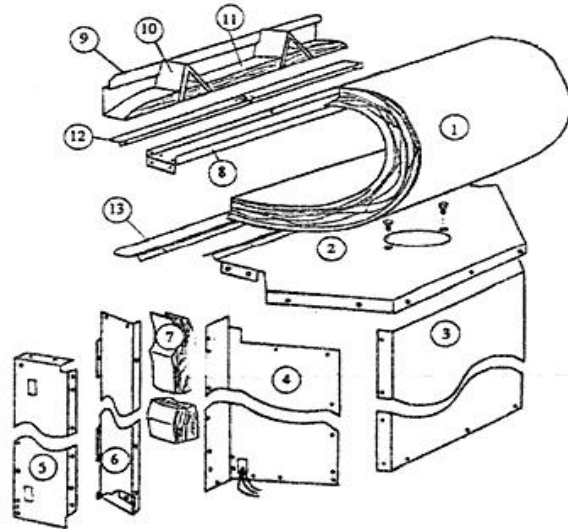

WonderFire DV40 (2051/2052) Cabinet

Item/Model Number	Part Number
1. TOP INSULATION	1203501
2. CABINET TOP	N/A 1408892
4. LEFT CABINET SIDE (NOT SHOWN)	N/A 1408893
RIGHT CABINET SIDE	N/A 1408894
5. LEFT OUTER COLUMN	N/A 1408995
RIGHT OUTER COLUMN	N/A 1408996
6. LEFT INSULATION COVER (NOT SHOWN)	N/A 1408975
RIGHT INSULATION COVER	N/A 1408976
7. SIDE INSULATION (FOIL FACE TOWARD FIREBOX)	N/A 1203500
8. COOLING DUCT	N/A 1408977
9. FRONT PANEL	N/A 1408898
10. HEADER STANDOFF	N/A 1408978
11. HEADER INSULATION	N/A 1408499
CABINET BOTTOM	N/A 1408892
LEFT FRONT CABINET COLUMN	N/A 1408993
RIGHT FRONT CABINET COLUMN	N/A 1408994
BACK LEFT FRONT CABINET COLUMN	N/A 1408897
BACK RIGHT FRONT CABINET COLUMN	N/A 1408899
3/8" STRAIN RELIEF WIRE CLAMP	1204751
FAN RECEPTACLE	N/A 1408966
BACK FAN SHROUD	N/A 1408957
LEFT FAN SHROUD	N/A 1408958
RIGHT FAN SHROUD	N/A 1408959
WIRE TIE (RESET CABLE ASSY TO RIGHT FAN SHROUD)	1201503
LEFT JUNCTION BOX	1408960
RIGHT JUNCTION BOX	1408961
FAN WIRING COVER	N/A 1408827
CLIP MOLDING	1408905
VENT HEATSHIELD	N/A 1408979