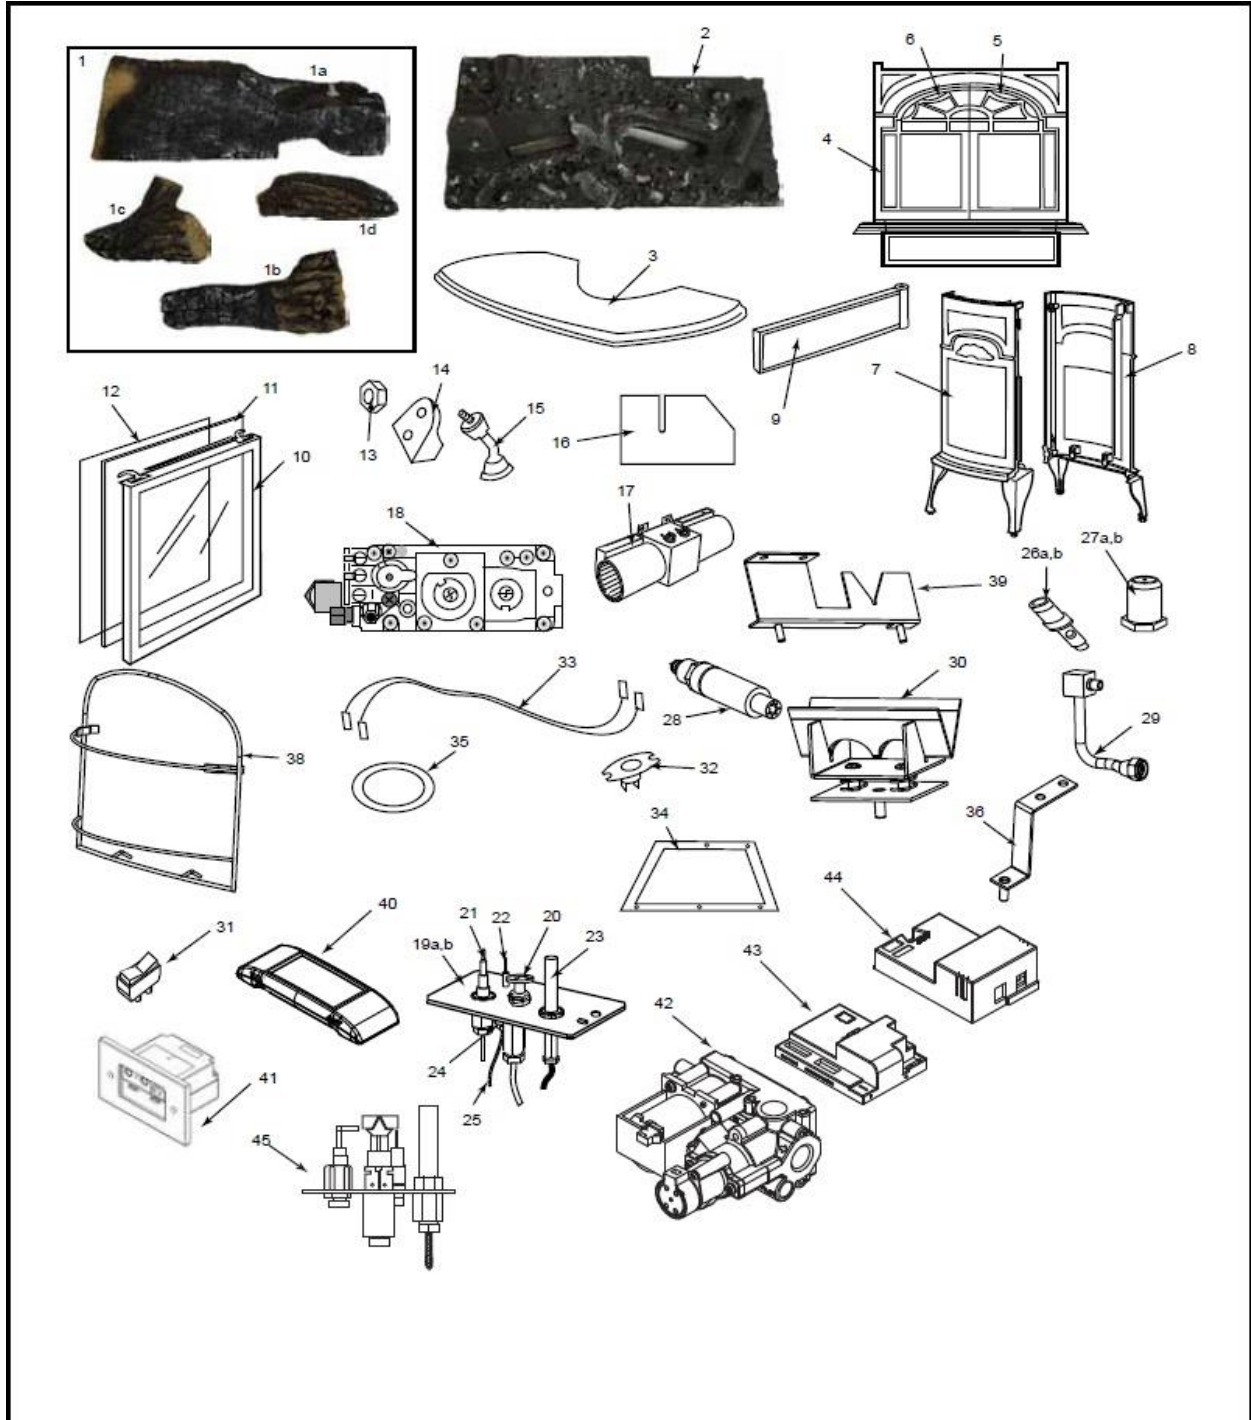

Vermont Castings Stardance SDDVT

Woodman's Parts Plus
www.woodmanspartsplus.com

Ref.	Description	SDDVT/SDVTSC
1.	Log Set – Complete	20012551
1a.	Log Rear	20012546
1b.	Log Right	20012548
1c.	Log Left	20012547
1d.	Log Top	20012915
2.	Ember Bed Assembly	20012492
3.	Top	Refer to Enamel Parts Chart
4.	Front, Operable Door	Refer to Enamel Parts Chart
5.	Door Right	Refer to Enamel Parts Chart
6.	Door Left	Refer to Enamel Parts Chart
7.	Left End	Refer to Enamel Parts Chart
8.	Right End	Refer to Enamel Parts Chart
9.	Door, Control	1301087
10.	Glass Frame Assembly	30000127
11.	Glass	1601691
12.	Gasket, Glass – Med. Knit	1203702
13.	Nut, Hex Jam 3/8-16 TOPLK-Z	1203290
14.	Pawl Assy, Ash Door	5004025
15.	Front Steel Handle/Shaft – NI/VER	30002717
16.	Restrictor Plate	20013026
17a.	Fan Blower (SDVTSC Series Only)	20308374
17b.	Fan Blower (SDDVT Series Only)	FK26
18.	Valve Nova SIT820.852 RN	20012218
19a.	Pilot Assembly 3Way N/DV RN 0.199.706	10002264
19b.	Pilot Assembly 3Way N/DV RP 0.199.703	10002265
20.	Pilot Top Convertible	10002266
21.	Thermocouple 24"	24D0808
22.	Electrode Ignitor w/Cable SIT24	10001297
23.	Thermopile 18" RS	26D0566
24.	Nut Electrode SIT #0.974.144	37D0018K
25.	Tubing Pilot w/Fittings 1/8 x 24"	26D0665
26a.	Pilot Orifice #62 – NG Top Convertible	37D0022
26b.	Pilot Orifice #35 – LP Top Convertible	37D0023
27a.	Orifice Hood 1.45mm LP	20308650
27b.	Orifice Hood #38 (0.101") Nat.	20009310
28.	Ignitor Piezo w/Nut SIT	057958
N/A	Bracket Piezo Ignitor/Control (not shown) (SDVTSC Series only)	20300111
29.	Manifold Assembly	20012553
30.	Air Shutter Assembly	20012517
31.	Trim ON/OFF Switch	30000874