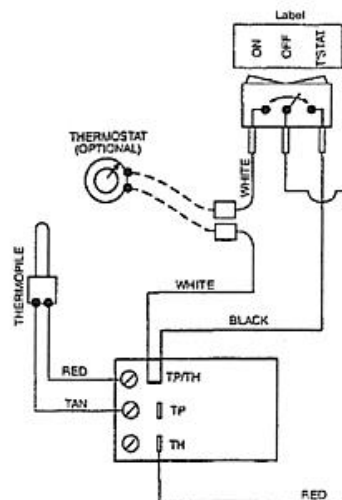

For replacement parts, or for information about parts or service, contact your local Vermont Castings Authorized Dealer. For the name of the dealer nearest you, call or write:

The Majestic Products Company
1000 East Market Street
Huntington, IN 46750-2579
219-356-8000

Figure 36. RVUV40 Wiring Diagram