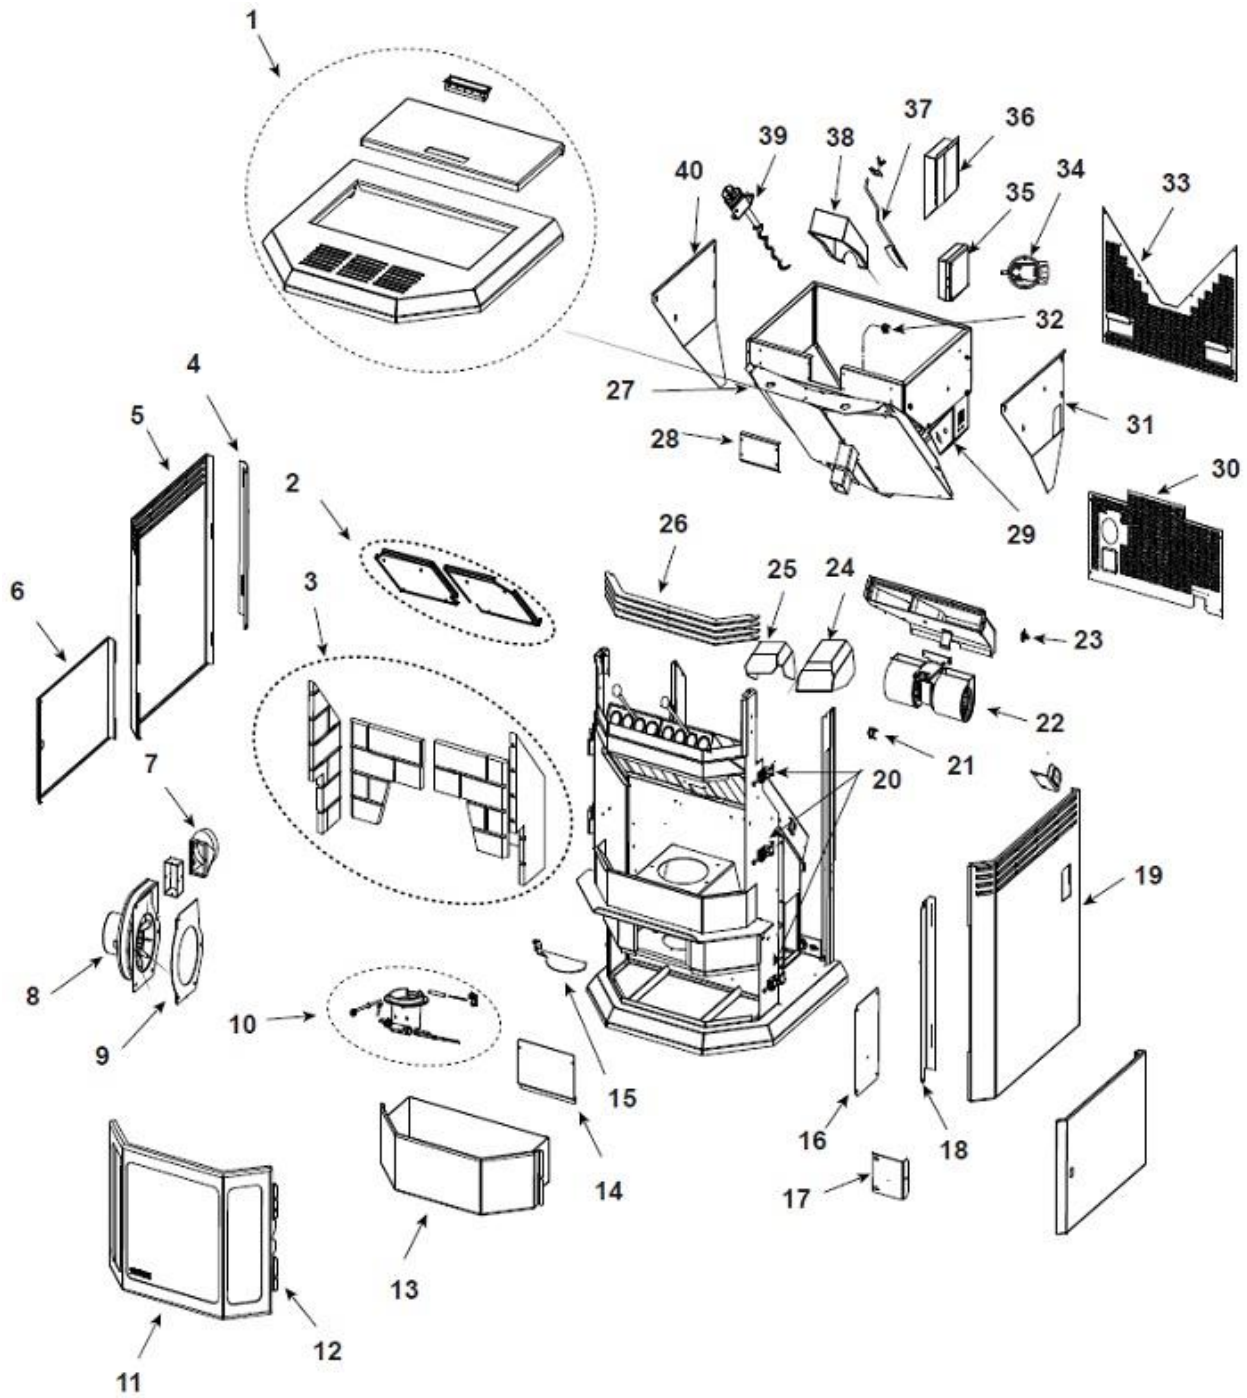

Quadra-Fire Classic Bay 1200

ITEM	DESCRIPTION	COMMENTS	PART NUMBER
#1 Top Assembly 			
1	Top Assembly	with Hopper Lid	SRV7027-039
1.1	Handle, Hopper Lid		200-0110
1.2	Lid, Hopper		SRV7027-036
	Bumper, Rubber	Pkg of 12	SRV224-0340/12
	Bushing, Hopper Lid	Qty: 2	812-1010
1.3	Top Assembly	Top Only	SRV410-4980
	Hopper Lid Magnetic Switch		7000-375
	Wire Harness		SRV414-1220
#2 Baffle Assembly 			
2.1	Baffle Assembly Left	Post 3619669	510-5350
2.2	Baffle Assembly Right	Post 3619669	510-5360
3	Brick Set	No longer available	811-0601
	Brick Retainer Clips Assembly	Pkg of 2	SRV510-1020
4	Curtain Mount, Side Left		410-5251
5	Curtain, Side Left		812-3840
6	Curtain, Pedestal Side	Right or Left	410-5391
7	Casting, Exhaust Transition		180-0190
8	Exhaust Combustion Blower, 80 CFM		812-3381
9	Gasket, Exhaust Combustion Blower (between...)	...Motor & Housing	812-4710
		...Housing & Stove	240-0812