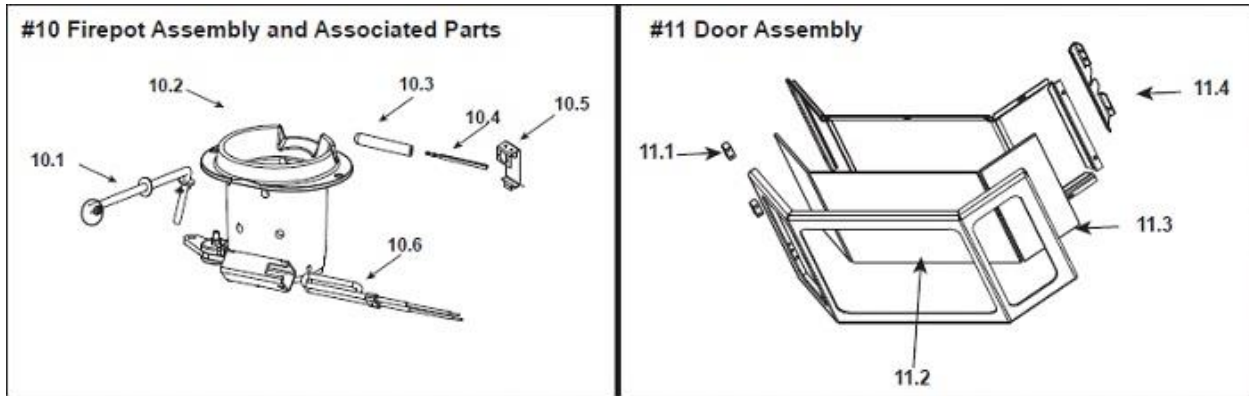

Woodman's Parts Plus
www.woodmanspartsplus.com

10.1	Rod/Linkage, Ez Clean		812-3850
	Bolt, Firepot, 1-1/4" Long	Pkgo of 25	225-0120/25
	Knob, Ash Dump Control Rod		832-3020
	Spring, Firepot		200-2050
10.2	Firepot Assembly		812-3351
	Bushing, Firepot		410-8320
	Floor, Firepot		414-0290
	Gasket, Firepot		510-0530
10.3	Thermocouple Cover	Qty: 1	812-1322
		Pkg of 10	812-4920
10.4	Thermocouple		812-0210
10.5	Thermocouple Bracket W/Set Screw		812-3171
10.6	Heating Element Assembly 18", Loop Igniter	Qty: 1	SRV7000-462
		Pkg of 10	SRV7000-462/10
	Wing Thumb Screw 8-32 X 1/2	Pkg of 24	7000-223/24
	HHCS 1/4-20 X 1 1/4 Screw	Pkg of 25	225-0120/25
	Lock Nut 1/4-20	Pkg of 25	226-0090/25
11	Door Assembly	Black	DR-CB12-MBK-B
		Gold	DR-CB12-GD-B
		Nickel	DR-CB12-NL-B
11.1	Hinge, Female		450-2910
11.2	Glass Assembly, Center - 13-7/8" W x 11" H		510-5400
11.3	Glass Assembly, Side, 1 Pc - 5-1/8" W x 11" H	Interchangeable	510-5410
11.4	Glass Retainer Assembly		510-5460
	Door Rope, 7/8", Field Cut to Size	8 Ft.	842-2350
	Gasket, Glass, Field Cut to Size	10 Ft.	833-0660