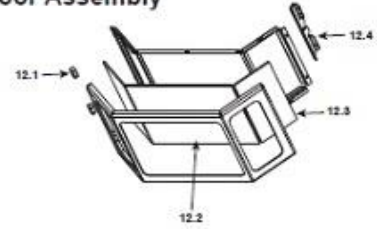

#12 Door Assembly

11.1	Rod/Linkage Ez Clean		812-4140
	Knob, Ash Dump Control Rod		832-3020
	Spring, Firepot		200-2050
11.2	Firepot Assembly		812-3351
	Bushing, Firepot		410-8320
	Floor, Firepot		414-0290
	Gasket, Firepot		510-0530
11.3	Thermocouple Cover	Pkg of 1	812-1322
		Pkg of 10	812-4920
11.4	Thermocouple		812-0210
11.5	Thermocouple Bracket W/Set Screw		812-3171
11.6	Heating Element Assembly 18" (Loop Igniter)	Pkg of 1	SRV7000-462
		Pkg of 10	SRV7000-462/10
	Wing Thumb Screw 8-32 X 1/2	Pkg of 24	7000-223/24
12	Door Assembly	Black	DR-CB12-MBK-B
		Gold	DR-CB12-GD-B
		No longer available	DR-CB12-NL
12.1	Hinge, Female		450-2910
12.2	Glass Assembly, Center, 13-7/8 in. W x 11 in. H		510-5400
12.3	Glass Assembly, Side, 5-1/8 in. W x 11 in. H	Qty: 1	510-5410
12.4	Glass Retainer Assembly		510-5460
	Bracket, Door Latch		410-4912
	Door Rope, 7/8", Field Cut to Size	8 Ft	842-2350
	Gasket, Glass, Field Cut to Size	10 Ft	833-0660
13	Grille, Louver	Black	LVGRL-CB12-BK-B
		Gold	LVGRL-CB12-GD-B
		Nickel	LVGRL-CB12-NL-B
	Grille, Bar, Bottom		410-8330
14	Panel, Front Access	Ash Pan Door	812-4290
15	Ash Pan		812-4130