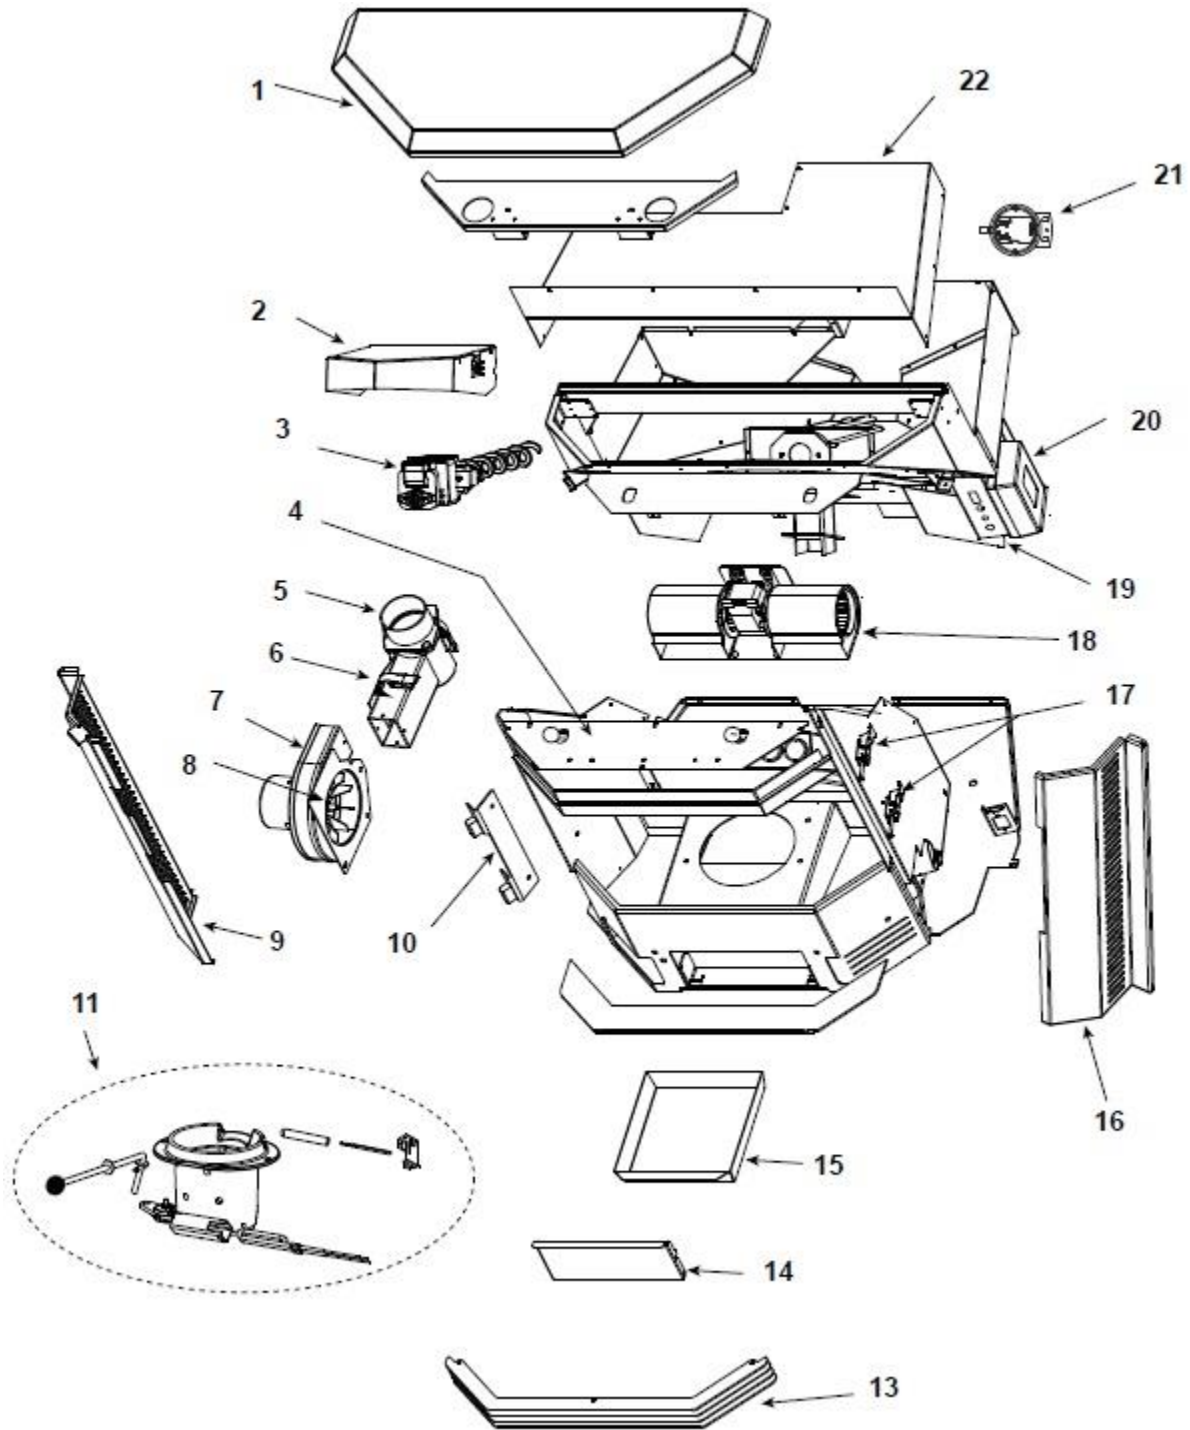

Quadra-Fire Classic Bay 1200 Fireplace Insert

ITEM	DESCRIPTION	COMMENTS	PART NUMBER
1	Top		SRV7027-040
	Hinge, Hopper Lid		812-4220
	Mount, Hopper Lid Support, Left	No longer available	410-8200
	Mount, Hopper Lid Support, Right		410-7410
	Mount, Hopper Lid Support, Top		410-7560
2	Cover, Feed Motor, Top		410-7920
<p><b>#3 Feed Motor Assembly</b></p> 			
3	Feed Motor Assembly		812-3690
3.1	Screw, 8-32 X 3/8 PH	Pkg of 40	225-0500/40
3.2	Feed Motor		812-4421
3.3	Collar, Set, 7/8		229-0520
3.4	Feed Bearing		SRV7000-598
3.5	Mount, Feed Motor		410-7172
3.6	Gasket, Feed Motor		240-0731
3.7	Feed Spring Assembly		SRV7027-024
	Bearing, Feed System, Nylon		410-0552
	Snap Disc, Manual Reset		SRV230-1290
4	Extension, Heat Shield, Top		410-7860
5	Exhaust Adapter Assembly		510-5330
	Gasket, Flue Adapter		240-0850
6	Exhaust Transition Assembly		510-5340
	Gasket, Cleanout Door		240-0840
	Latch, Draw		229-0230
7	Combustion Exhaust Blower,80 CFM		812-3381
8	Gasket, Exhaust Combustion Blower, between...	...Motor & Housing	812-4710
		...Housing & Stove	240-0812
9	Curtain, Side, Left		812-4310
10	Mount, Door Hinge		410-7290