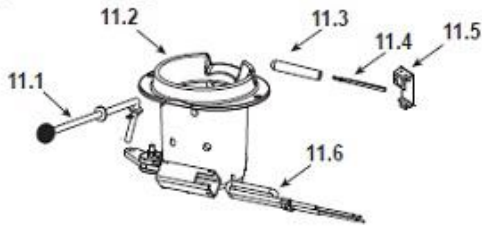

#11 Firepot Assembly and Associated Parts