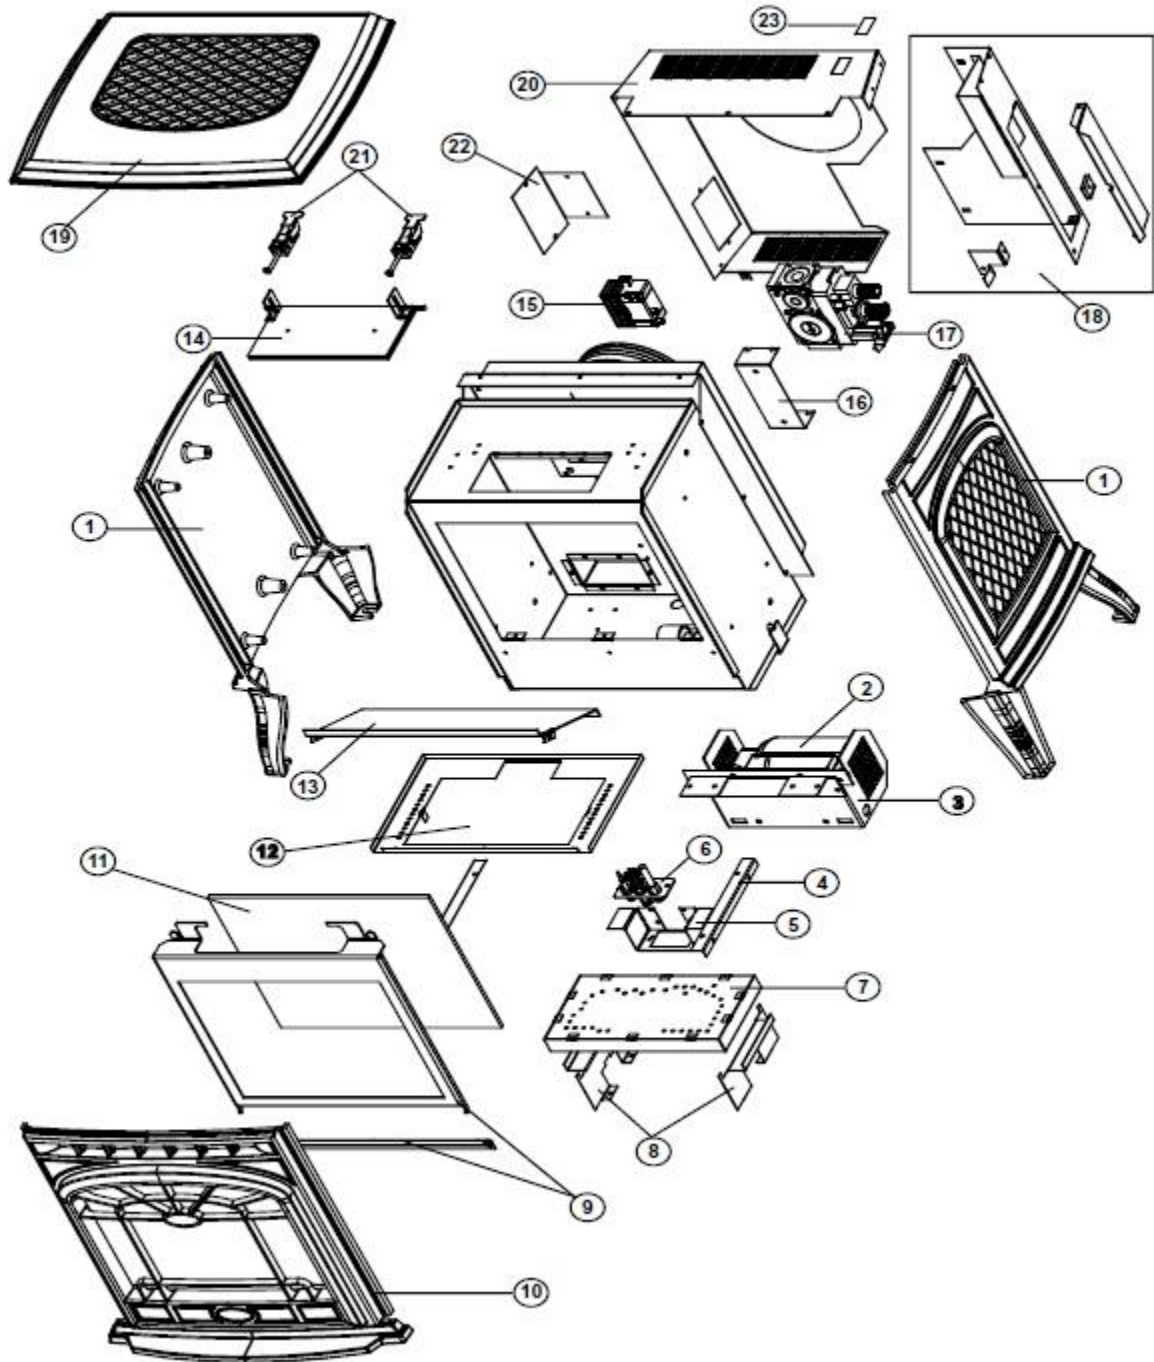

Quadra-Fire Garnet

<b><u>Part Number</u></b>	<b><u>DESCRIPTION</u></b>
844-9370	Blower Assembly with Speed Control (Thermostat capability)
812-3760	Manual Thermostat
811-0520	Programmable Thermostat
841-0960	Remote Control, Smart Stat
841-0970	Remote Control, Smart Batt
842-4980	Log Set, 3 piece, complete
842-0370	Speed Control (Rheostat)
812-1560	Snap Disc for Blower
812-3821	Magnet Latch
220-0640	Door Latch
842-0320	On/Off (Rocker) Switch
844-9550	Slim-Line Wall Thimble
844-9580	Burner Kit
GLA-TP	Glass Assembly with Frame

### **EXPLODED VIEW SCHEMATIC**

<b><u>Number</u></b>	<b><u>Description</u></b>	<b><u>Number</u></b>	<b><u>Description</u></b>
1	Cast Sides - Left or Right	13	Baffle
2	Blower (Fan) Motor	14	Pressure Relief Assembly
3	Blower Housing	15	Ignition Module
4	(2) Log Pan Supports	16	Valve Bracket
5	Pilot Bracket	17	Valve
6	Pilot Assembly	18	Valve Cover & Access Door
7	Burner	19	Cast Stove Top
8	(2) Burner Supports	20	Back Shield
9	Glass Frame	21	(2) Door Latches
10	Face	22	Ignition Module Bracket
11	Glass	23	On/Off Switch
12	Log Pan		