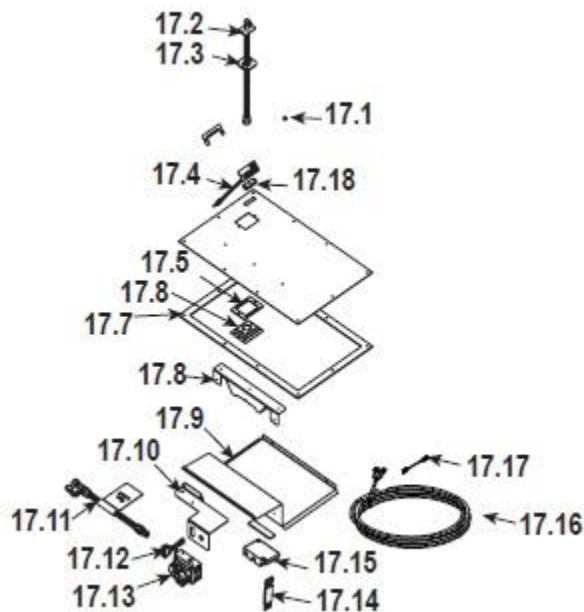

Quadra-Fire Twilight II Gas Fireplace

ITEM	DESCRIPTION	COMMENTS	PART NUMBER
	Log Assembly /Burner Assembly	Pre SN #0021355692	SRV2087-004
	Log Set Assembly	Post SN # 0021355692	LOGS-MSR
1	Log 1		SRV2005-701
2	Log 2		SRV2005-700
3	Log 3		SRV2005-702
4	Log 4		SRV2005-703
5	Log 5		SRV2005-704
6	Log 6		SRV2005-705
7	Log Set Assembly /Burner Assembly	Pre SN #0021355692	SRV2087-004
	Burner Assembly	Post SN # 0021355692	2087-004
8	Refractory, Side		SRV2005-730
9	Grate Assembly		2005-012
10	Indoor Glass Assembly		GLA-6TROC
11	Hood - Interior Side		SRV60-143-BK
12	Glass Clip		2087-121
13	Junction Box		4021-013
14	Junction Box Shield		2087-149
15	Outdoor Glass Assembly		GLA-OUTDOOR2
16	Mesh Assembly	Pre 0023001898	TWI-II-MESH
		Post 0023001898	MESH-TWI-EXT

#17 Valve Assembly

ITEM	DESCRIPTION	COMMENTS	PART NUMBER
17.1	Burner Orifice (NG) (#32C)		582-832
	Burner Orifice (LP) (#50C)		582-850
17.2	12" Flex Tube Assembly		383-302A
17.3	Burner Neck Gasket		438-407
17.4	Pilot Assembly NG		2090-012
	Pilot Assembly LP		2090-013
	Pilot Tube		SRV485-301
17.5	Orifice Bracket Gasket		2087-110
17.6	Orifice Bracket		2087-109
17.7	Valve Plate Gasket		2087-112
17.8	Valve L Bracket		674-168
17.9	Valve Bracket		2087-117
17.10	Valve Bracket		2087-116
17.11	Flex Ball Valve Assembly		302-320A
17.12	ON/OFF Rocker Switch		060-521A
17.13	Valve NG		593-500
	Valve LP		593-501
17.14	Wire Assembly		593-590A
17.15	Control Module		593-592
17.16	Wall Switch Wire		2118-170
17.17	Jumper Wire		2155-033
17.18	3-Hole Grommet		2118-420