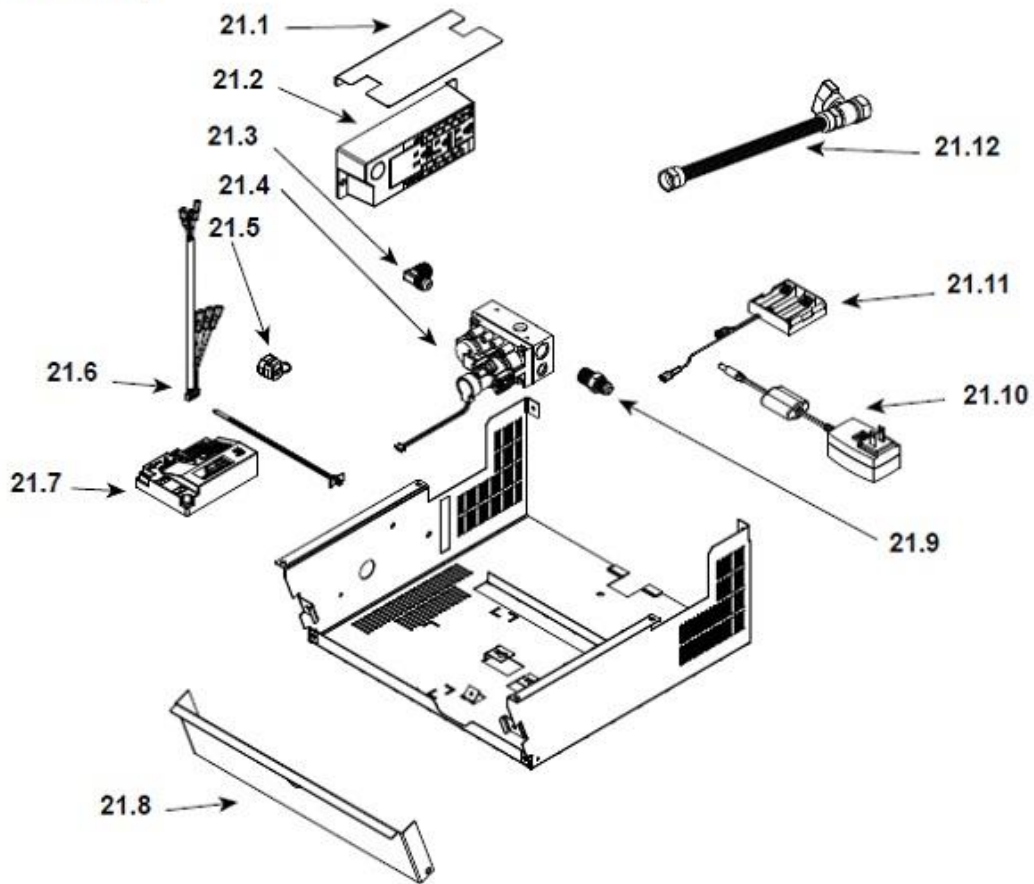

ITEM	DESCRIPTION	COMMENTS:	PART NUMBER
	Log Set Assembly		LOGS-TS-IPI
1	Log 1		SRV2342-701
2	Log 2		SRV2342-702
3	Log 3		SRV2342-703
	SLP Stove Adaptor		SLP-SAM
4	Grill, Top Vent	Black	455-0370MBK
		Brown	455-0370PMH
		Sienna	455-0370CSB
5	Top	Black	SRV7055-101MBK
		Brown	SRV7055-101PMH
		Sienna	SRV7055-101CSB
6	Cast Retainer	Front	SRV7055-108
		Rear	2343-109
7	Upper Fan Shroud	Qty 2 req	2343-130
8	Side, Left or Right	Black	SRV7021-125MBK
		Brown	SRV7021-125PMH
		Sienna	SRV7021-125CSB
9	Side Heat Shield	Qty 2 req	2343-108
10	Conversion Kit w/Burner Assembly, NG	<b>Sold as Set Only</b>	NGKI-TIARAI
	Conversion Kit w/Burner Assembly, LP	<b>Sold as Set Only</b>	LPKI-TIARAI
11	Brick Set		BRICK-TS
12	Glass Frame Assembly		GLA2342-019
13	Front, Soltaire	Black	SRV7055-123MBK
	Front, Cabinet Style	Black	SRV7055-103MBK
		Brown	SRV7055-103PMH
		Sienna	SRV7055-103CSB
14	Door Left	Black	SRV7055-107MBK
		Brown	SRV7055-107PMH
		Sienna	SRV7055-107CSB
15	Screen, Sapphire		7055-020
16	Door Right	Black	SRV7055-105MBK
		Brown	SRV7055-105PMH
		Sienna	SRV7055-105CSB
17	Pilot Assembly, NG		2090-012
	Pilot Assembly, LP		2090-013
18	3-Hole Grommet		2118-420
19	Air Shutter		2342-154
20	Gasket , Air Shutter		2342-159

### #21 Valve Assembly

ITEM	DESCRIPTION	COMMENTS:	PART NUMBER
21.1	Heat Shield, J-box		2342-132
21.2	Junction Box		4021-013
21.3	Elbow, 3/8" OD Flare x 3/8" NPT		4021-045
21.4	Valve, IPI	NG	2166-302
		LP	2166-303
21.5	Cord Clamp		3-20-12402
21.6	Wire Harness		2166-304
21.7	Module		2166-338
21.8	Access Door		2342-112
21.9	Male Connector	Pkg of 5	303-315/5
21.10	Transformer, 6V		2326-131
21.11	Battery Pack		2166-323
21.12	Ball Valve Assembly, 24"		3-40-2098034
	Blower Cord		832-2410