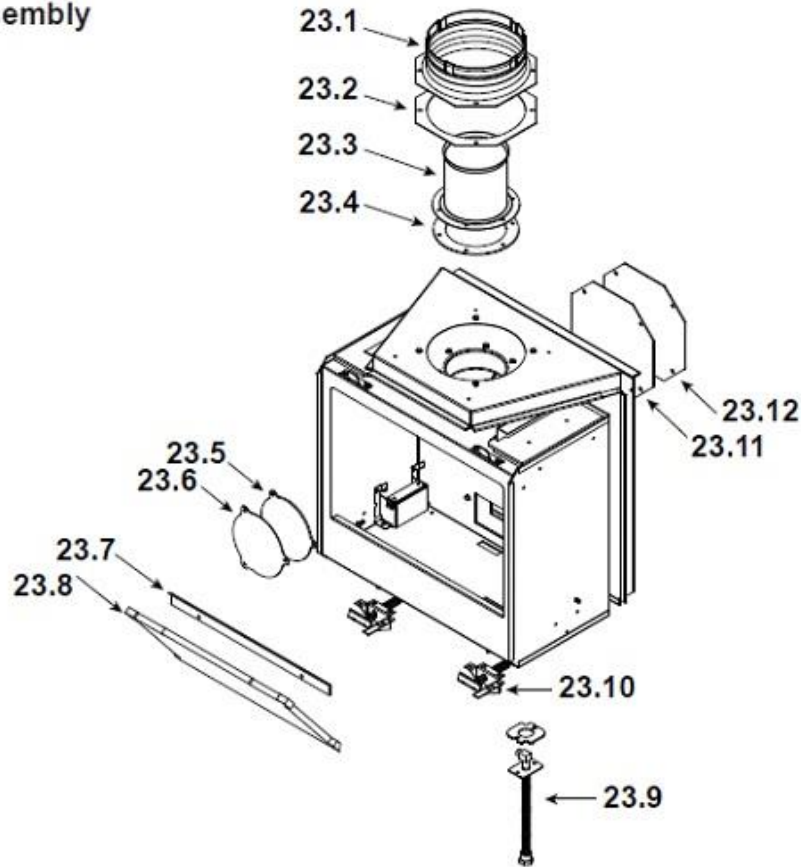

ITEM	DESCRIPTION	COMMENTS	PART NUMBER
22	Back Shroud		2343-129
	On/Off Rocker Switch		060-511
	Wire Assembly		3-20-2159315

#23 Firebox Assembly

23.1	Starting Collar		2189-002
23.2	Gasket, Adaptor		460-0610
23.3	Flue Assembly		2340-025
23.4	Gasket, Spacer		2340-203
23.5	Gasket, Flue Cover		2340-135
23.6	Flue Cover		2340-134
23.7	Lower Baffle Support		2342-121
23.8	Baffle		2342-146
23.9	Bulkhead		7000-156
23.10	Glass Clip Assembly	Pkg of 2	33858/2
23.11	Cover Plate Gasket		7010-160
23.12	Cover Plate		7010-159