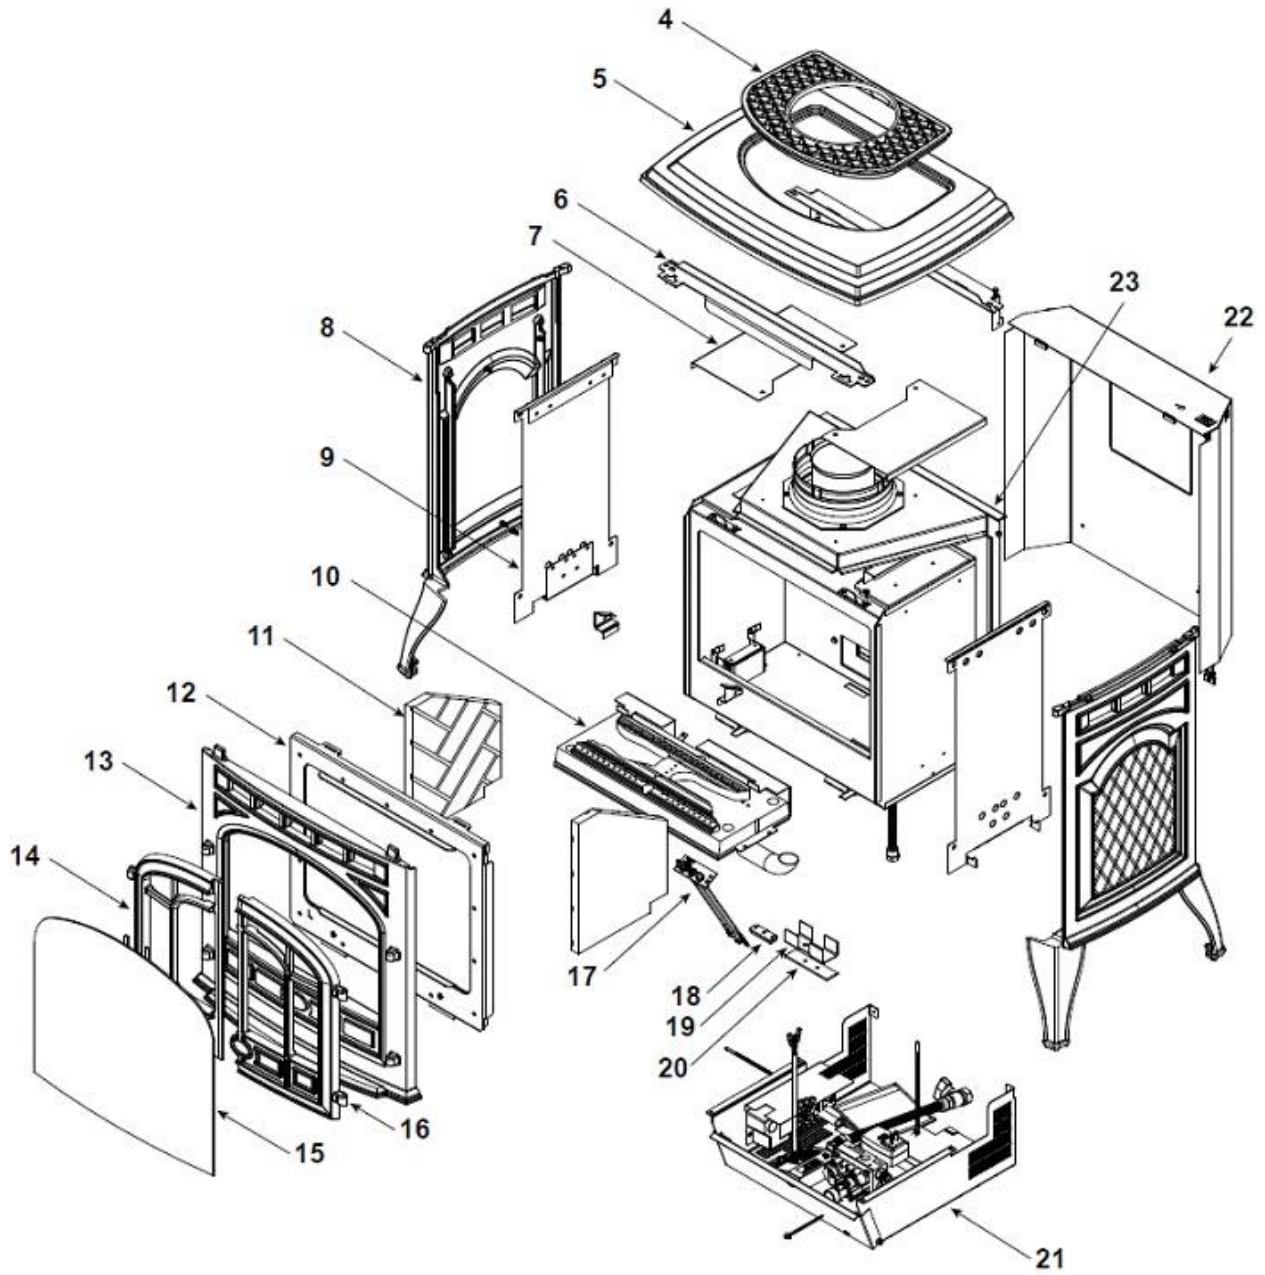

Quadra-Fire Sapphire

SAPH-MBK-IPI (Black), SAPH-D-PMH-IPI (Porcelain), SAPH-D-MBK-IPI (Black w/Doors), SAPH-D-CSB-IPI (Sienna)

Woodman's Parts Plus
www.woodmanspartsplus.com

ITEM	DESCRIPTION	COMMENTS:	PART NUMBER
	Log Set Assembly		LOGS-TS-IPI
1	Log 1		SRV2342-701
2	Log 2		SRV2342-702
3	Log 3		SRV2342-703
	SLP Stove Adaptor		SLP-SAM
4	Grill, Top Vent	Black	455-0370MBK
		Brown	455-0370PMH
		Sienna	455-0370CSB
5	Top	Black	SRV7055-101MBK
		Brown	SRV7055-101PMH
		Sienna	SRV7055-101CSB
6	Cast Retainer	Front	SRV7055-108
		Rear	2343-109
7	Upper Fan Shroud	Qty 2 req	2343-130
8	Side, Left or Right	Black	SRV7021-125MBK
		Brown	SRV7021-125PMH
		Sienna	SRV7021-125CSB
9	Side Heat Shield	Qty 2 req	2343-108
10	Conversion Kit w/Burner Assembly, NG	Sold as Set Only	NGKI-TIARAI
	Conversion Kit w/Burner Assembly, LP	Sold as Set Only	LPKI-TIARAI
11	Brick Set		BRICK-TS
12	Glass Frame Assembly		GLA2342-019
13	Front, Soltaire	Black	SRV7055-123MBK
	Front, Cabinet Style	Black	SRV7055-103MBK
		Brown	SRV7055-103PMH
		Sienna	SRV7055-103CSB
14	Door Left	Black	SRV7055-107MBK
		Brown	SRV7055-107PMH
		Sienna	SRV7055-107CSB
15	Screen, Sapphire		7055-020
16	Door Right	Black	SRV7055-105MBK
		Brown	SRV7055-105PMH
		Sienna	SRV7055-105CSB
17	Pilot Assembly, NG		2090-012
	Pilot Assembly, LP		2090-013
18	3-Hole Grommet		2118-420
19	Air Shutter		2342-154
20	Gasket , Air Shutter		2342-159