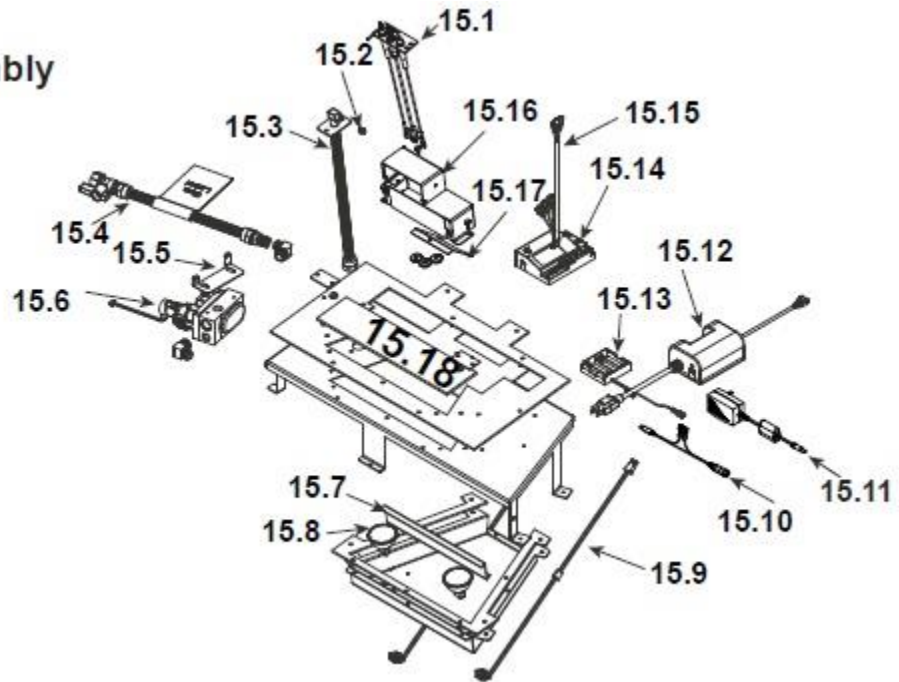

Quadra-Fire QFI35FB Fireplace Insert

Log Set Assembly

Woodman's Parts Plus  
[www.woodmanspartsplus.com](http://www.woodmanspartsplus.com)

ITEM	DESCRIPTION	COMMENTS	PART NUMBER
	Log Assembly		LOGS-QFI35FB
1	Log 1		SRV2223-703
2	Log 2		SRV2223-701
3	Log 3		SRV2223-702
4	Log 4		SRV2223-706
5	Log 5		SRV2223-704
6	Log 6		SRV2223-705
7	Log 7		SRV2221-707
8	Slide Plate Assembly		2202-012
	Gasket, Termination Plate		2201-401
	Slide Plate Handle		2019-201
9	Module Bracket		2201-137
10	Burner		2223-009
11	Media Tray		2202-112
12	Grate Assembly		2223-016
13	Glass Door Assembly		GLA-2202
14	Power Cord Assembly		2201-024
15	Valve Assembly		<b>Refer to valve page</b>
16	Aux Bracket		2201-157
17	RIV-NUT Bracket Assembly	Qty 2 req	2201-027
18	Blower Assembly		GFK-210-C
19	Cover Plate, Back		2202-104

### #15 Valve Assembly

ITEM	DESCRIPTION	COMMENTS	PART NUMBER
15.1	Pilot Assembly NG		2202-013
	Pilot Assembly LP		2202-014
15.2	Burner Orifice NG (#31C)		582-831
	Burner Orifice LP (#49C)		582-849
15.3	Flex Assembly		383-302A
15.4	Flex Ball Valve Assembly		2201-108
15.5	Valve Bracket		2202-108
15.6	Valve NG		2166-302
	Valve LP		2166-303
15.7	Air Passage Divider		2202-144
15.8	Ember Bulb	Qty 2 req	2201-150
15.9	Light Wire Assembly		2201-011
15.10	Reset Switch Wire		2326-135
15.11	Transformer, 6 Volt Wall		2326-131
15.12	Auxilliary Box		2166-335
	AUX Extension Wire		2201-155
15.13	**Battery Pack		2166-323
15.14	Module		2166-307
15.15	Wire Assembly		2201-304
15.16	Pilot Bracket		2201-025
15.17	Air Scoop		2201-156
15.18	Ember Glass		2201-115