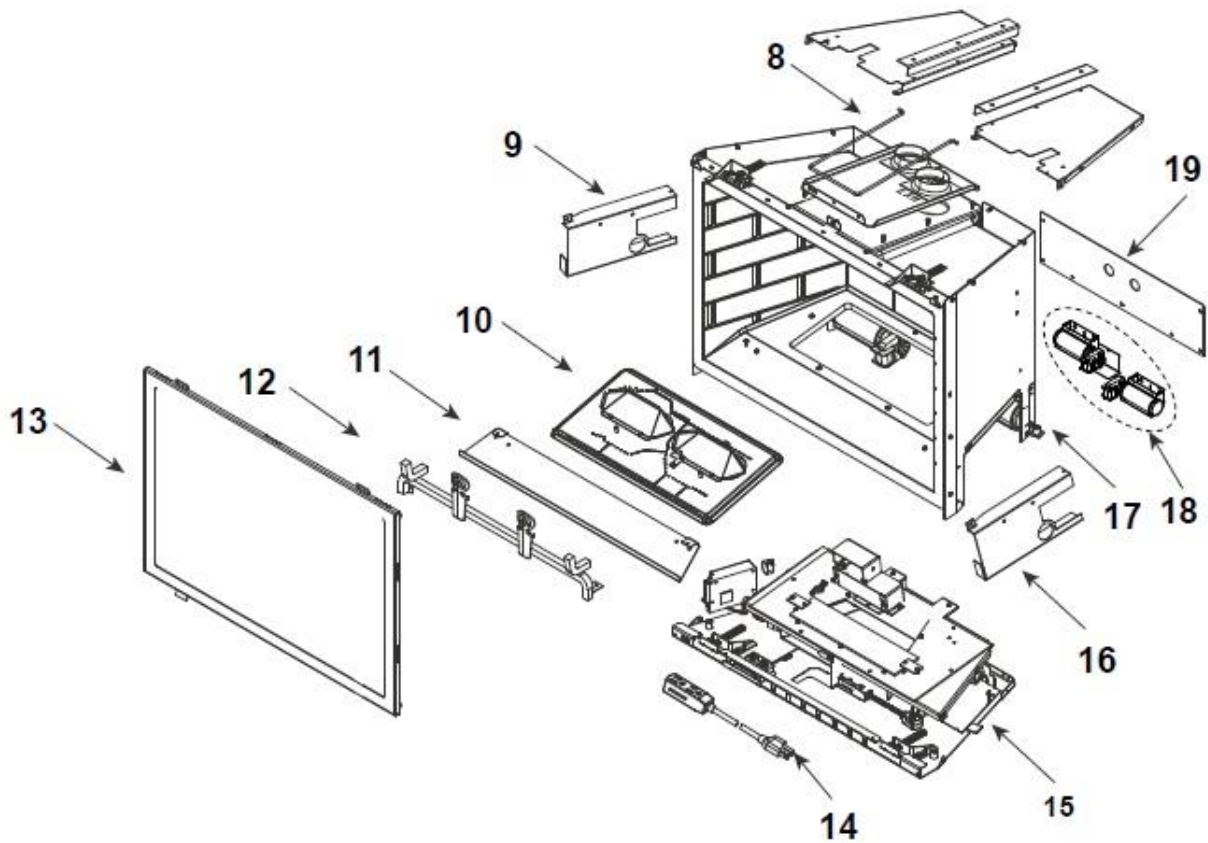

Quadra-Fire QFI35FB Fireplace Insert

Log Set Assembly

Woodman's Parts Plus  
[www.woodmanspartsplus.com](http://www.woodmanspartsplus.com)

ITEM	DESCRIPTION	COMMENTS	PART NUMBER
	Log Assembly		LOGS-QFI35FB
1	Log 1		SRV2223-703
2	Log 2		SRV2223-701
3	Log 3		SRV2223-702
4	Log 4		SRV2223-706
5	Log 5		SRV2223-704
6	Log 6		SRV2223-705
7	Log 7		SRV2221-707
8	Slide Plate Assembly		2202-012
	Gasket, Termination Plate		2201-401
	Slide Plate Handle		2019-201
9	Module Bracket		2201-137
10	Burner		2223-009
11	Media Tray		2202-112
12	Grate Assembly		2223-016
13	Glass Door Assembly		GLA-2202
14	Power Cord Assembly		2201-024
15	Valve Assembly		<b>Refer to valve page</b>
16	Aux Bracket		2201-157
17	RIV-NUT Bracket Assembly	Qty 2 req	2201-027
18	Blower Assembly		GFK-210-C
19	Cover Plate, Back		2202-104

### #15 Valve Assembly

ITEM	DESCRIPTION	COMMENTS	PART NUMBER
15.1	Pilot Assembly NG		2202-013
	Pilot Assembly LP		2202-014
15.2	Burner Orifice NG (#31C)		582-831
	Burner Orifice LP (#49C)		582-849
15.3	Flex Assembly		383-302A
15.4	Flex Ball Valve Assembly		2201-108
15.5	Valve Bracket		2202-108
15.6	Valve NG		2166-302
	Valve LP		2166-303
15.7	Air Passage Divider		2202-144
15.8	Ember Bulb	Qty 2 req	2201-150
15.9	Light Wire Assembly		2201-011
15.10	Reset Switch Wire		2326-135
15.11	Transformer, 6 Volt Wall		2326-131
15.12	Auxilliary Box		2166-335
	AUX Extension Wire		2201-155
15.13	**Battery Pack		2166-323
15.14	Module		2166-307
15.15	Wire Assembly		2201-304
15.16	Pilot Bracket		2201-025
15.17	Air Scoop		2201-156
15.18	Ember Glass		2201-115