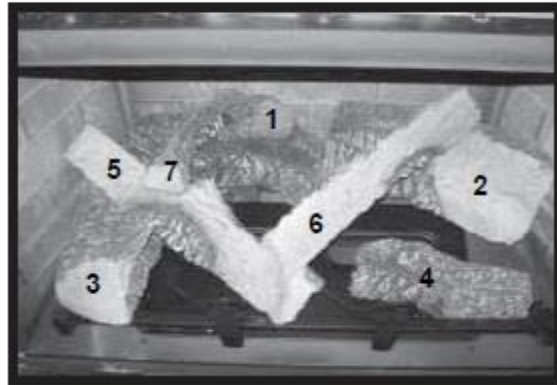

Quadra-Fire QFI35FB Fireplace Insert

Log Set Assembly

Woodman's Parts Plus  
[www.woodmanspartsplus.com](http://www.woodmanspartsplus.com)

ITEM	DESCRIPTION	COMMENTS	PART NUMBER
	Log Assembly		LOGS-QFI35FB
1	Log 1		SRV2223-703
2	Log 2		SRV2223-701
3	Log 3		SRV2223-702
4	Log 4		SRV2223-706
5	Log 5		SRV2223-704
6	Log 6		SRV2223-705
7	Log 7		SRV2221-707
8	Slide Plate Assembly		2202-012
	Gasket, Termination Plate		2201-401
	Slide Plate Handle		2019-201
9	Module Bracket		2201-137
10	Burner		2223-009
11	Media Tray		2202-112
12	Grate Assembly		2223-016
13	Glass Door Assembly		GLA-2202
14	Power Cord Assembly		2201-024
15	Valve Assembly		<b>Refer to valve page</b>
16	Aux Bracket		2201-157
17	RIV-NUT Bracket Assembly	Qty 2 req	2201-027
18	Blower Assembly		GFK-210-C
19	Cover Plate, Back		2202-104

### #15 Valve Assembly

ITEM	DESCRIPTION	COMMENTS	PART NUMBER
15.1	Pilot Assembly NG		2202-013
	Pilot Assembly LP		2202-014
15.2	Burner Orifice NG (#31C)		582-831
	Burner Orifice LP (#49C)		582-849
15.3	Flex Assembly		383-302A
15.4	Flex Ball Valve Assembly		2201-108
15.5	Valve Bracket		2202-108
15.6	Valve NG		2166-302
	Valve LP		2166-303
15.7	Air Passage Divider		2202-144
15.8	Ember Bulb	Qty 2 req	2201-150
15.9	Light Wire Assembly		2201-011
15.10	Reset Switch Wire		2326-135
15.11	Transformer, 6 Volt Wall		2326-131
15.12	Auxilliary Box		2166-335
	AUX Extension Wire		2201-155
15.13	**Battery Pack		2166-323
15.14	Module		2166-307
15.15	Wire Assembly		2201-304
15.16	Pilot Bracket		2201-025
15.17	Air Scoop		2201-156
15.18	Ember Glass		2201-115