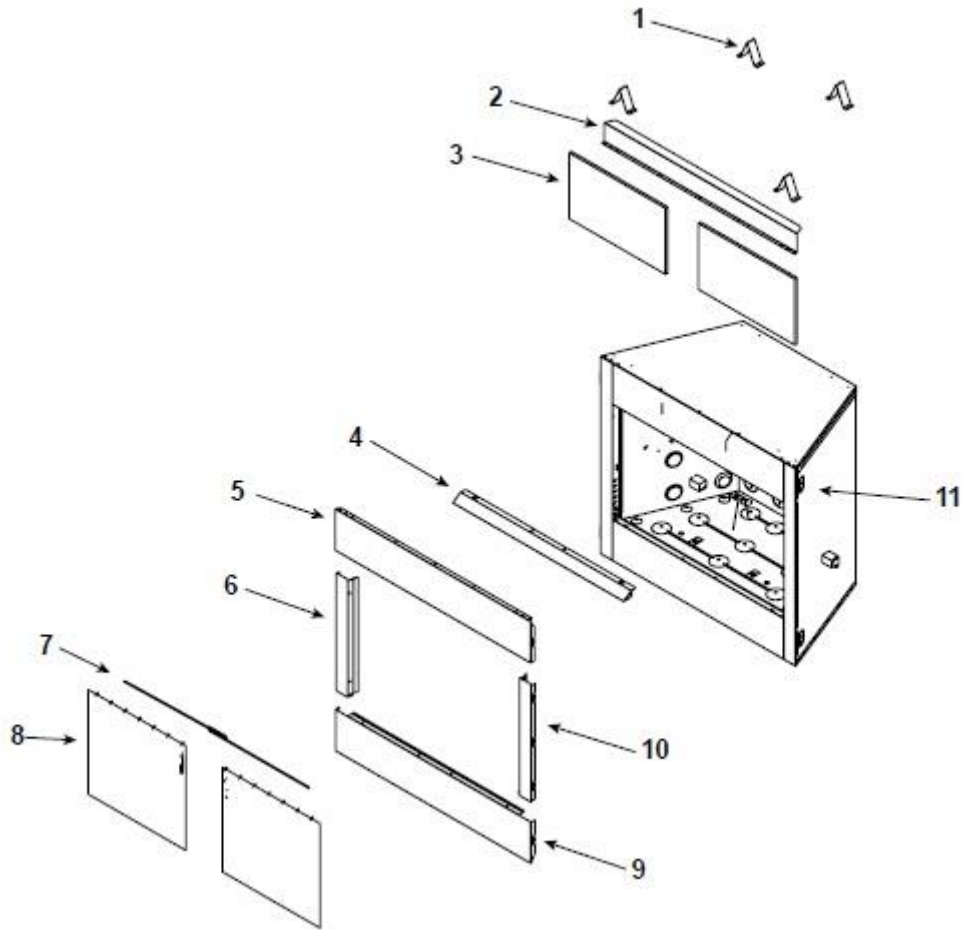

Quadra-Fire Villa 36 Gas Fireplace

ITEM	DESCRIPTION	COMMENTS	PART NUMBER
	Hearth Kit w/Logs, 24" NG		4072-180
For valve and log service parts see the instructions included in the above kits.			
	On/Off Valve		15697
1	Top Standoff	Qty 4 req	4044-111
2	Non-combustible Lip, 36"		4072-254
3	Non-combustible Front		4072-174
4	Hood		4072-244
5	Upper Trim	Post install, must order CUST4004-107	4072-121
6	Left Side Trim		4072-125
7	Firescreen Rod	1 piece	4072-133
8	Firescreen Assembly		4072-019
9	Lower Trim	Post install, must order CUST4004-107	4072-120
10	Right Side Trim		4072-124
11	Nailing Flange	Qty 4 req	4044-161
	Conversion Kit,LP		LPK-ODVILLAG
	Installation Instructions and Owner's Manual		4072-170

#12 Traditional Refractory

ITEM	DESCRIPTION	COMMENTS	PART NUMBER
Traditional Refractory			
12.1	Hearth Refractory, 36.38" F x 17.88" D x 21.18 B		SRV4072-158
12.2	Back Refractory, 17.25" H x 20.93" W		4072-102
12.3	Side Refractory, 17.25" H x 18.21" W	Qty 2 req	4072-103
12.4	Corner Shield	Qty 2 req	4072-145
12.5	Retainer	Qty 3 req	4072-250

#13 Herringbone Refractory

Herringbone Refractory			
13.1	Hearth Refractory, 36.38" F x 17.88" D x 21.18 B		SRV4072-158
13.2	Back Refractory, 17.25" H x 20.93" W		4072-106
13.3	Side Refractory, Right, 17.25" H x 18.21" W		4072-108
13.4	Side Refractory, Left, 17.25" H x 18.21" W		4072-109
13.5	Corner Shield	Qty 2 req	4072-145
13.6	Retainer	Qty 3 req	4072-250