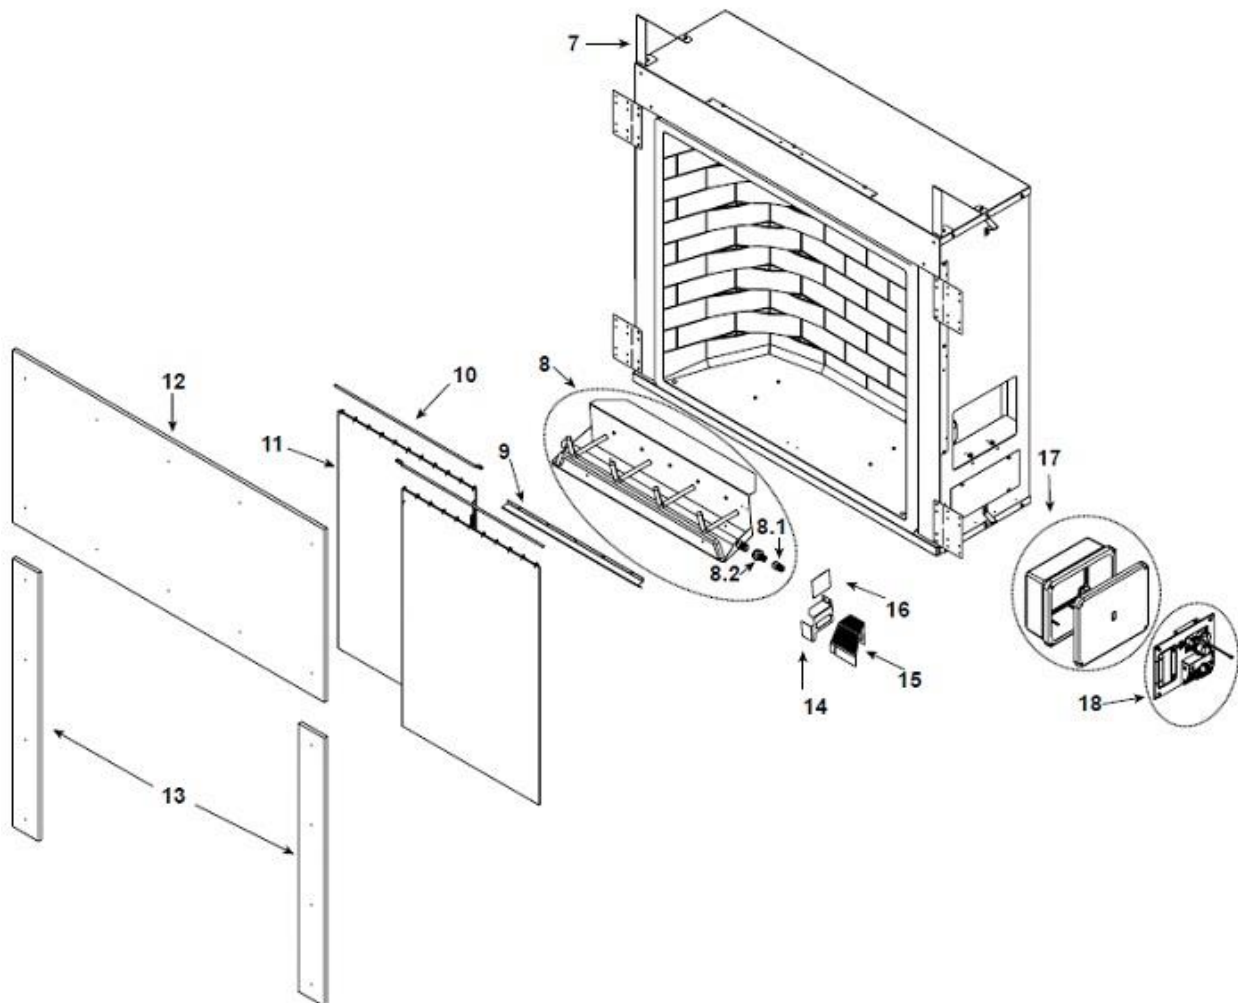

Quadra-Fire Carolina 42 Gas Fireplace

Log Set Assembly

Woodman's Parts Plus
www.woodmanspartsplus.com

ITEM	DESCRIPTION	COMMENTS	PART NUMBER
	Log Set Assembly, Ships in 1 Box		4067-077
1	Log 1, Rear Log		4067-313
2	Log 2, Left Front		4067-314
3	Log 3, Right Front		4067-515
4	Log 4, Top Left		4066-517
5	Log 5, Top Right		4067-316
6	Log 6, Top	Qty 3 req	4067-319
7	Standoff	Qty 2 req	4067-119
8	Burner/Grate Assembly		4067-079
8.1	Orifice, NG		4067-154
	Orifice, LP		4067-155
8.2	Connector		4066-156
9	Deflector		4067-258
10	Screen Rod		4067-305
11	Screen Assembly	Qty 2 req	4067-023
12	Upper Front		4067-224
13	Front Sides	Qty 2 req	4067-125
14	Pilot Bracket		4067-112
15	Pilot Shield		4066-127
16	Heat Shield		4067-113
17	Control Box Assembly		4066-325
18	Valve Assembly		Refer to valve page
	Lava Rock		SRVACC10
	Electrical Conversion		ELEC-CARODG
	Bracket, Junction Box		4066-166
	Patch Kit, Fiber		PATCHKIT-FB
	Touch up Paint Fiber		STRATFORD-KIT
	Conversion Kit NG		NGK-CARODG42
	Conversion Kit LP		LPK-CARODG42
	Pilot Orifice NG		593-528
	Pilot Orifice LP		593-527
	Regulator NG		NGK-DXV-50
	Regulator LP		LPK-DXV-50

#18 Valve Assembly

ITEM	DESCRIPTION	COMMENTS	PART NUMBER
18.1	Gasket , Pilot Bracket		4066-328
18.2	90 Degree Elbow		4042-314
18.3	SS FlexLine		4021-696
18.4	Pilot Assembly NG		4021-628
	Pilot Assembly LP		4021-629
	Pilot Tube		4021-705
18.5	Wire Assembly		4021-711
18.6	Wire Harness		2166-304
18.7	Wire Assembly		4021-710
18.8	On/ Off Switch		060-511
18.9	Wire Assembly		4021-710
18.10	Module		2166-307
18.11	Valve Bracket		4066-115
18.12	Flex Ball Valve Assembly		302-320A
18.13	Male Elbow		4021-045
18.14	Valve NG		2166-302
	Valve LP		2166-303
	Electric Kit to AC Power		4066-073
	Power Supply		2326-131