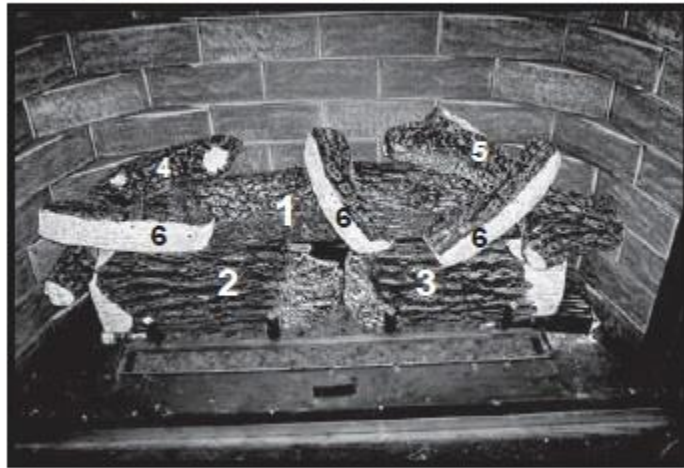

Quadra-Fire Carolina 42 Gas Fireplace

Log Set Assembly

Woodman's Parts Plus
www.woodmanspartsplus.com

ITEM	DESCRIPTION	COMMENTS	PART NUMBER
	Log Set Assembly, Ships in 1 Box		4067-077
1	Log 1, Rear Log		4067-313
2	Log 2, Left Front		4067-314
3	Log 3, Right Front		4067-515
4	Log 4, Top Left		4066-517
5	Log 5, Top Right		4067-316
6	Log 6, Top	Qty 3 req	4067-319
7	Standoff	Qty 2 req	4067-119
8	Burner/Grate Assembly		4067-079
8.1	Orifice, NG		4067-154
	Orifice, LP		4067-155
8.2	Connector		4066-156
9	Deflector		4067-258
10	Screen Rod		4067-305
11	Screen Assembly	Qty 2 req	4067-023
12	Upper Front		4067-224
13	Front Sides	Qty 2 req	4067-125
14	Pilot Bracket		4067-112
15	Pilot Shield		4066-127
16	Heat Shield		4067-113
17	Control Box Assembly		4066-325
18	Valve Assembly		Refer to valve page
	Lava Rock		SRVACC10
	Electrical Conversion		ELEC-CARODG
	Bracket, Junction Box		4066-166
	Patch Kit, Fiber		PATCHKIT-FB
	Touch up Paint Fiber		STRATFORD-KIT
	Conversion Kit NG		NGK-CARODG42
	Conversion Kit LP		LPK-CARODG42
	Pilot Orifice NG		593-528
	Pilot Orifice LP		593-527
	Regulator NG		NGK-DXV-50
	Regulator LP		LPK-DXV-50

#18 Valve Assembly

ITEM	DESCRIPTION	COMMENTS	PART NUMBER
18.1	Gasket , Pilot Bracket		4066-328
18.2	90 Degree Elbow		4042-314
18.3	SS FlexLine		4021-696
18.4	Pilot Assembly NG		4021-628
	Pilot Assembly LP		4021-629
	Pilot Tube		4021-705
18.5	Wire Assembly		4021-711
18.6	Wire Harness		2166-304
18.7	Wire Assembly		4021-710
18.8	On/ Off Switch		060-511
18.9	Wire Assembly		4021-710
18.10	Module		2166-307
18.11	Valve Bracket		4066-115
18.12	Flex Ball Valve Assembly		302-320A
18.13	Male Elbow		4021-045
18.14	Valve NG		2166-302
	Valve LP		2166-303
	Electric Kit to AC Power		4066-073
	Power Supply		2326-131