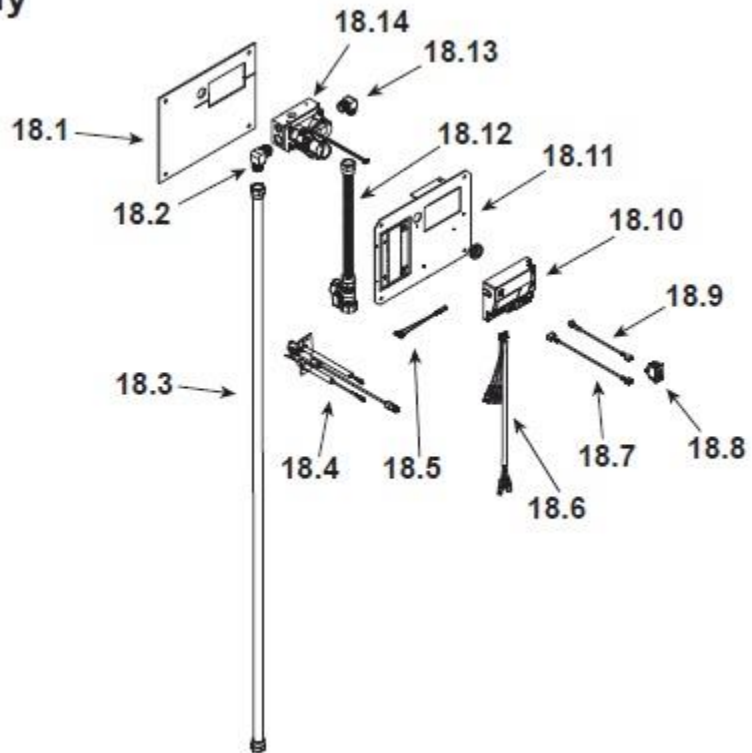

Quadra-Fire Carolina 42 Gas Fireplace

Log Set Assembly

Woodman's Parts Plus
www.woodmanspartsplus.com

ITEM	DESCRIPTION	COMMENTS	PART NUMBER
	Log Set Assembly, Ships in 1 Box		4067-077
1	Log 1, Rear Log		4067-313
2	Log 2, Left Front		4067-314
3	Log 3, Right Front		4067-515
4	Log 4, Top Left		4066-517
5	Log 5, Top Right		4067-316
6	Log 6, Top	Qty 3 req	4067-319
7	Standoff	Qty 2 req	4067-119
8	Burner/Grate Assembly		4067-079
8.1	Orifice, NG		4067-154
	Orifice, LP		4067-155
8.2	Connector		4066-156
9	Deflector		4067-258
10	Screen Rod		4067-305
11	Screen Assembly	Qty 2 req	4067-023
12	Upper Front		4067-224
13	Front Sides	Qty 2 req	4067-125
14	Pilot Bracket		4067-112
15	Pilot Shield		4066-127
16	Heat Shield		4067-113
17	Control Box Assembly		4066-325
18	Valve Assembly		Refer to valve page
	Lava Rock		SRVACC10
	Electrical Conversion		ELEC-CARODG
	Bracket, Junction Box		4066-166
	Patch Kit, Fiber		PATCHKIT-FB
	Touch up Paint Fiber		STRATFORD-KIT
	Conversion Kit NG		NGK-CARODG42
	Conversion Kit LP		LPK-CARODG42
	Pilot Orifice NG		593-528
	Pilot Orifice LP		593-527
	Regulator NG		NGK-DXV-50
	Regulator LP		LPK-DXV-50

#18 Valve Assembly

ITEM	DESCRIPTION	COMMENTS	PART NUMBER
18.1	Gasket , Pilot Bracket		4066-328
18.2	90 Degree Elbow		4042-314
18.3	SS FlexLine		4021-696
18.4	Pilot Assembly NG		4021-628
	Pilot Assembly LP		4021-629
	Pilot Tube		4021-705
18.5	Wire Assembly		4021-711
18.6	Wire Harness		2166-304
18.7	Wire Assembly		4021-710
18.8	On/ Off Switch		060-511
18.9	Wire Assembly		4021-710
18.10	Module		2166-307
18.11	Valve Bracket		4066-115
18.12	Flex Ball Valve Assembly		302-320A
18.13	Male Elbow		4021-045
18.14	Valve NG		2166-302
	Valve LP		2166-303
	Electric Kit to AC Power		4066-073
	Power Supply		2326-131