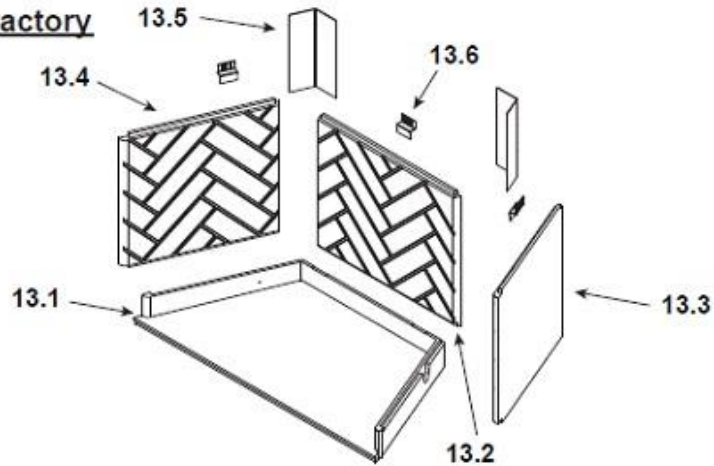

Quadra-Fire Villa 42 Gas Fireplace

ITEM	DESCRIPTION	COMMENTS	PART NUMBER
	Hearth Kit w/Logs, 30" NG		4072-182
For valve and log service parts see the instructions included in the above kits.			
	On/Off Valve		15697
1	Top Standoff	Qty 4 req	4044-111
2	Non-combustible Lip, 42"		4072-255
3	Non-combustible Front		4072-175
4	Hood		4072-210
5	Upper Trim	Post install, must order CUST4004-107	4072-123
6	Left Side Trim		4072-125
7	Firescreen Rod	1 piece	4072-134
8	Firescreen Assembly		4072-020
9	Lower Trim	Post install, must order CUST4004-107	4072-122
10	Right Side Trim		4072-124
11	Nailing Flange	Qty 4 req	4044-161
	Conversion Kit,LP		LPK-ODVILLAG
	Installation Instructions and Owner's Manual		4072-170

#12 Traditional Refractory

ITEM	DESCRIPTION	COMMENTS	PART NUMBER
Traditional Refractory			
12.1	Hearth Refractory, 42.38" F x 17.88" D x 27.18 B		SRV4072-159
12.2	Back Refractory, 17.25" H x 26.93" W		4072-105
12.3	Side Refractory, Right, 17.25" H x 18.21" W	Qty 2 req	4072-103
12.4	Corner Shield	Qty 2 req	4072-145
12.5	Retainer	Qty 3 req	4072-250

#13 Herringbone Refractory

Herringbone Refractory			
13.1	Hearth Refractory, 42.38" F x 17.88" D x 27.18 B		SRV4072-159
13.2	Back Refractory, 17.25" H x 26.93" W		4072-107
13.3	Side Refractory, Right, 17.25" H x 18.21" W		4072-108
13.4	Side Refractory, Left, 17.25" H x 18.21" W		4072-109
13.5	Corner Shield	Qty 2 req	4072-145
13.6	Retainer	Qty 3 req	4072-250