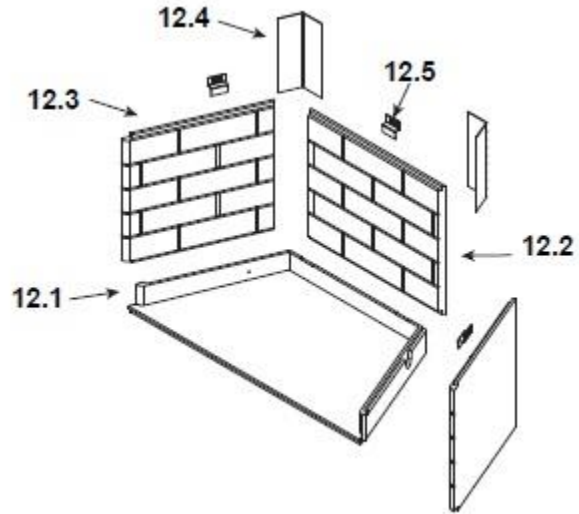

Quadra-Fire Villa 42 Gas Fireplace

ITEM	DESCRIPTION	COMMENTS	PART NUMBER
	Hearth Kit w/Logs, 30" NG		4072-182
For valve and log service parts see the instructions included in the above kits.			
	On/Off Valve		15697
1	Top Standoff	Qty 4 req	4044-111
2	Non-combustible Lip, 42"		4072-255
3	Non-combustible Front		4072-175
4	Hood		4072-210
5	Upper Trim	Post install, must order CUST4004-107	4072-123
6	Left Side Trim		4072-125
7	Firescreen Rod	1 piece	4072-134
8	Firescreen Assembly		4072-020
9	Lower Trim	Post install, must order CUST4004-107	4072-122
10	Right Side Trim		4072-124
11	Nailing Flange	Qty 4 req	4044-161
	Conversion Kit,LP		LPK-ODVILLAG
	Installation Instructions and Owner's Manual		4072-170

#12 Traditional Refractory

ITEM	DESCRIPTION	COMMENTS	PART NUMBER
Traditional Refractory			
12.1	Hearth Refractory, 42.38" F x 17.88" D x 27.18 B		SRV4072-159
12.2	Back Refractory, 17.25" H x 26.93" W		4072-105
12.3	Side Refractory, Right, 17.25" H x 18.21" W	Qty 2 req	4072-103
12.4	Corner Shield	Qty 2 req	4072-145
12.5	Retainer	Qty 3 req	4072-250

#13 Herringbone Refractory

Herringbone Refractory			
13.1	Hearth Refractory, 42.38" F x 17.88" D x 27.18 B		SRV4072-159
13.2	Back Refractory, 17.25" H x 26.93" W		4072-107
13.3	Side Refractory, Right, 17.25" H x 18.21" W		4072-108
13.4	Side Refractory, Left, 17.25" H x 18.21" W		4072-109
13.5	Corner Shield	Qty 2 req	4072-145
13.6	Retainer	Qty 3 req	4072-250