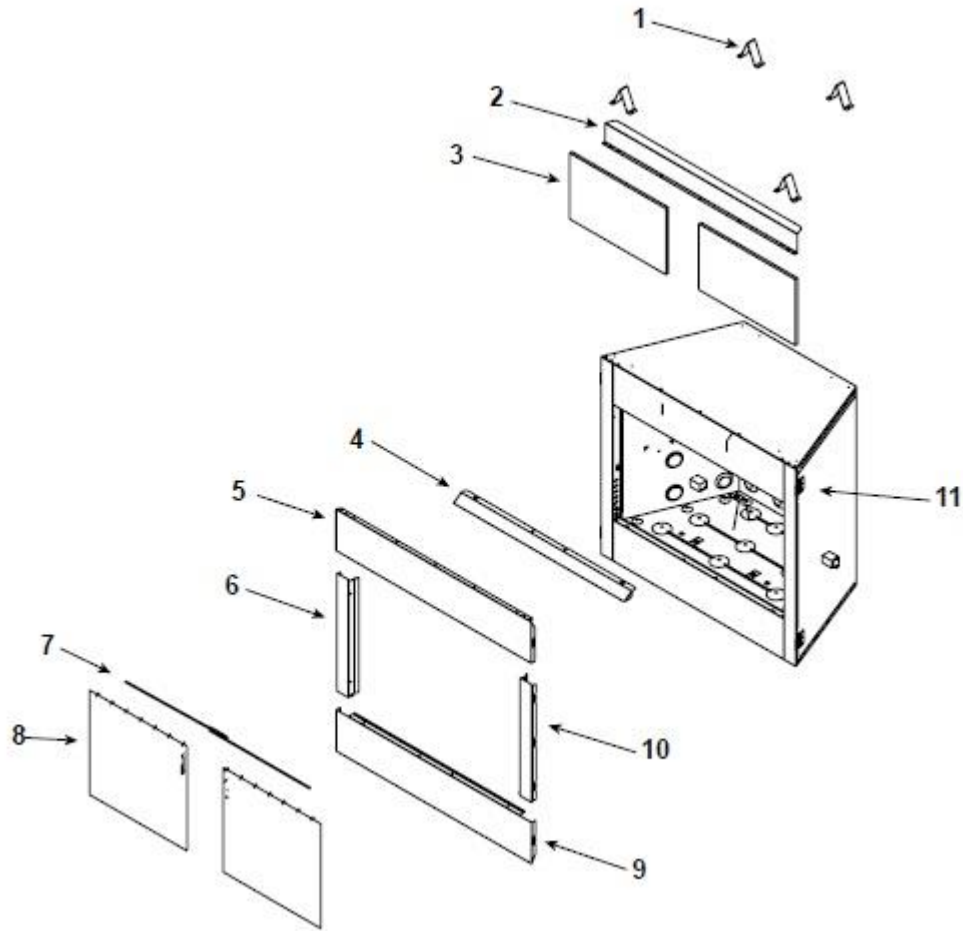

Quadra-Fire Villa 42 Gas Fireplace

ITEM	DESCRIPTION	COMMENTS	PART NUMBER
	Hearth Kit w/Logs, 30" NG		4072-182
For valve and log service parts see the instructions included in the above kits.			
	On/Off Valve		15697
1	Top Standoff	Qty 4 req	4044-111
2	Non-combustible Lip, 42"		4072-255
3	Non-combustible Front		4072-175
4	Hood		4072-210
5	Upper Trim	Post install, must order CUST4004-107	4072-123
6	Left Side Trim		4072-125
7	Firescreen Rod	1 piece	4072-134
8	Firescreen Assembly		4072-020
9	Lower Trim	Post install, must order CUST4004-107	4072-122
10	Right Side Trim		4072-124
11	Nailing Flange	Qty 4 req	4044-161
	Conversion Kit,LP		LPK-ODVILLAG
	Installation Instructions and Owner's Manual		4072-170

#12 Traditional Refractory

ITEM	DESCRIPTION	COMMENTS	PART NUMBER
Traditional Refractory			
12.1	Hearth Refractory, 42.38" F x 17.88" D x 27.18 B		SRV4072-159
12.2	Back Refractory, 17.25" H x 26.93" W		4072-105
12.3	Side Refractory, Right, 17.25" H x 18.21" W	Qty 2 req	4072-103
12.4	Corner Shield	Qty 2 req	4072-145
12.5	Retainer	Qty 3 req	4072-250

#13 Herringbone Refractory

Herringbone Refractory			
13.1	Hearth Refractory, 42.38" F x 17.88" D x 27.18 B		SRV4072-159
13.2	Back Refractory, 17.25" H x 26.93" W		4072-107
13.3	Side Refractory, Right, 17.25" H x 18.21" W		4072-108
13.4	Side Refractory, Left, 17.25" H x 18.21" W		4072-109
13.5	Corner Shield	Qty 2 req	4072-145
13.6	Retainer	Qty 3 req	4072-250