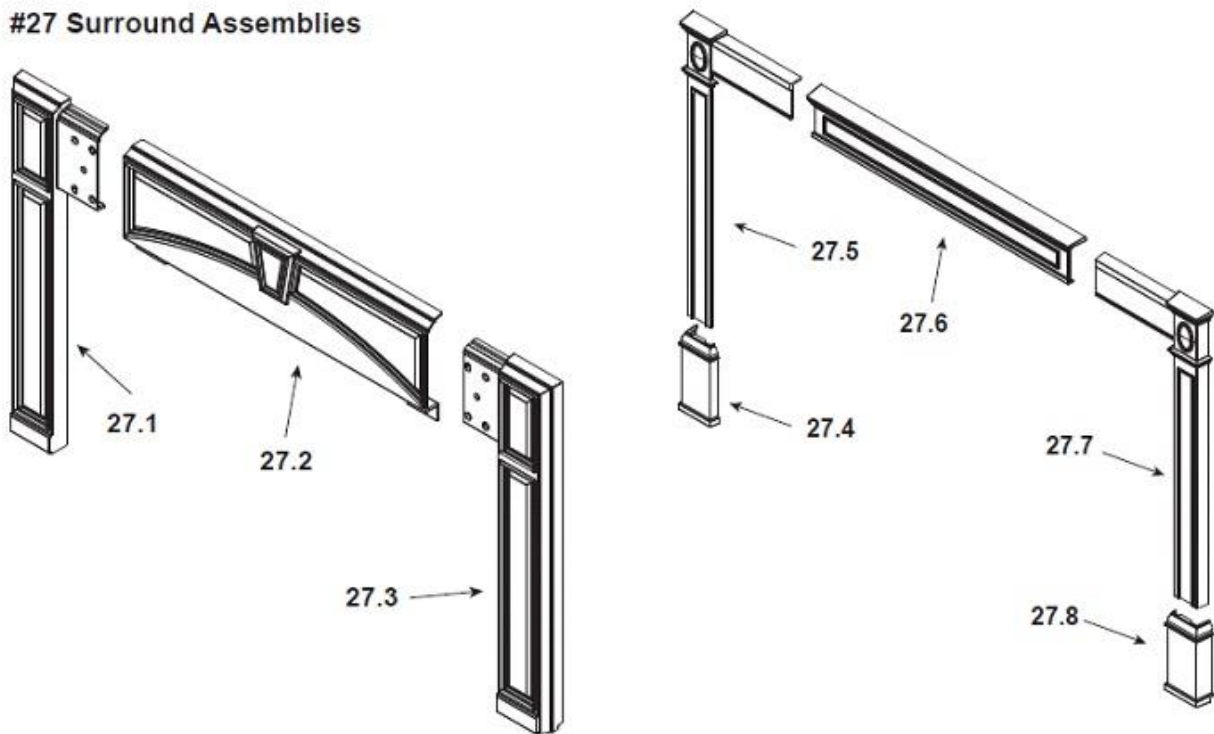

#27 Surround Assemblies

ITEM	DESCRIPTION	COMMENTS	PART NUMBER
27.1	Suround Left	Matte Black	SRV7063-133MBK
		Porcelain Mahogany	SRV7063-133PMH
27.2	Surround Top	Matte Black	SRV7063-129MBK
		Porcelain Mahogany	SRV7063-129PMH
27.3	Suround Right	Matte Black	SRV7063-131MBK
		Porcelain Mahogany	SRV7063-131PMH
27.4	Trim Footer Left	Matte Black	414-7090MBK
		Porcelain Mahogany	414-7090PMH
27.5	Trim Leg Left	Matte Black	414-7120MBK
		Porcelain Mahogany	414-7120PMH
27.6	Trim Header	Matte Black	414-7110MBK
		Porcelain Mahogany	414-7110PMH
27.7	Trim Leg right	Matte Black	414-7130MBK
		Porcelain Mahogany	414-7130PMH
27.8	Trim footer Right	Matte Black	414-7100MBK
		Porcelain Mahogany	414-7100PMH