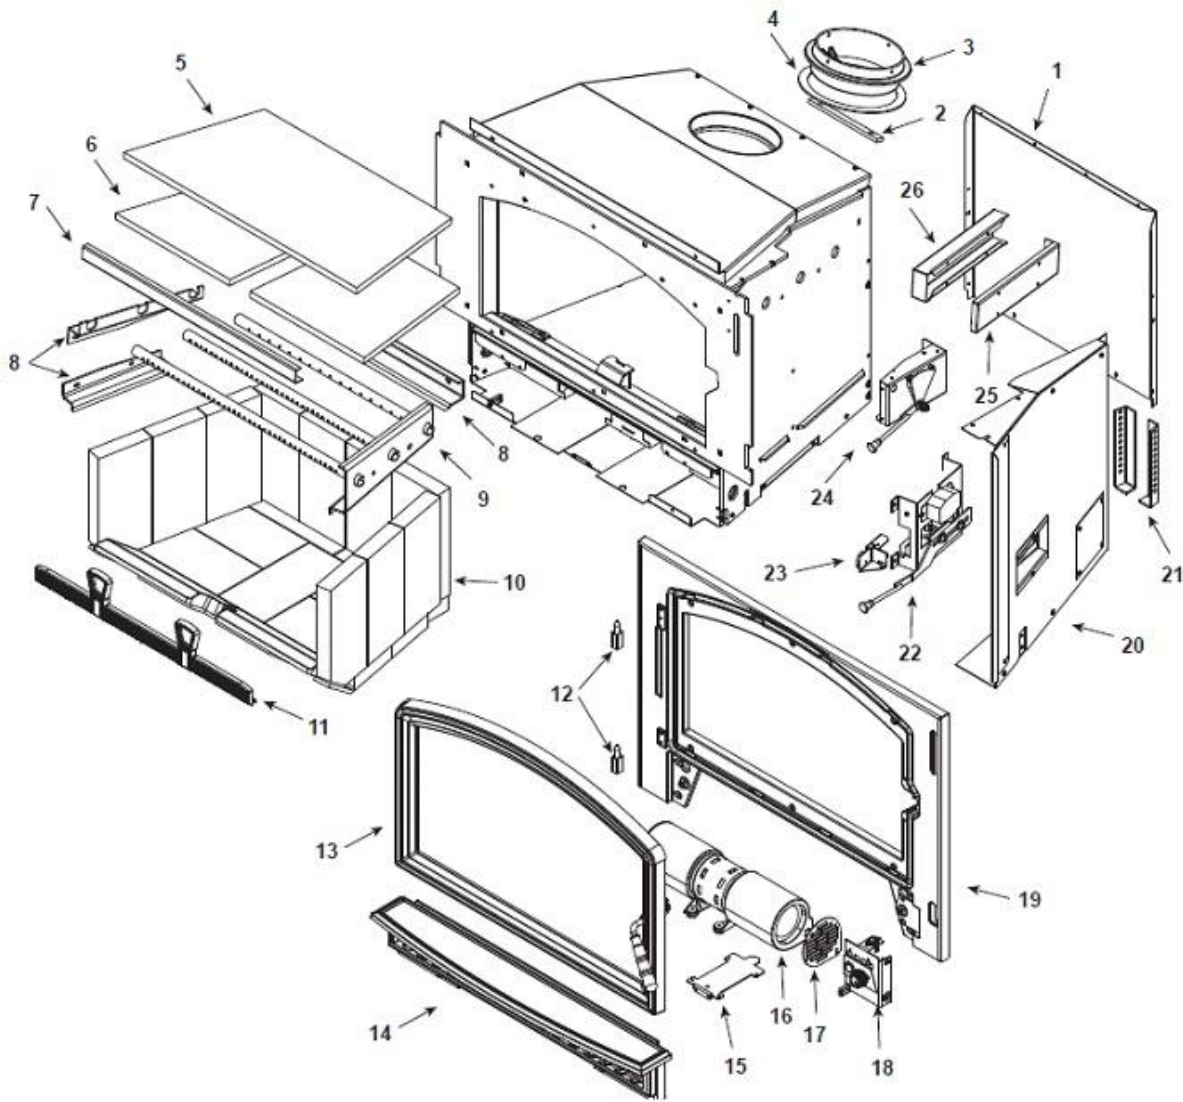

Quadra-Fire Voyager Fireplace Insert

ITEM	DESCRIPTION	COMMENTS	PART NUMBER
1	Convection Back		SRV7063-110
2	Chimney Attach Ring		SRV7044-181
3	Flue Attach Ring		SRV7044-154
4	Gasket, Flue Collar		SRV7044-194
5	Ceramic Fiber Blanket	1/2" Thick	832-3390
6	Baffle Board		SRV7046-119
<p><b>#7 Baffle Protection Channel</b></p> <p style="text-align: center;">Side view</p> <div style="display: flex; justify-content: space-between; align-items: center;"> <div style="text-align: center;"> <p>Front, looking into unit</p> </div> <div style="text-align: center;"> </div> </div>			
7	Baffle Protection Channel		SRV7046-165
8	Brick Retainer/Tube Support		SRV7046-123
9	Tube Channel Assembly		SRV7046-004

**#10 Brick Assembly**

10	Brick Assembly		SRV7063-021
10.1	Brick 1 (9 x 4.5 x 1.25 w/Angle)	Qty 2 req	
10.2	Brick 2 (8.79 x 4.5 x 1.25 w/Angle)	Qty 2 req	
10.3	Brick 3 (7.90 x 4.5 x 1.25 w/Angle)	Qty 2 req	
10.4	Brick 4 (9 x 2.25 x 1.25 Split)	Qty 2 req	
10.5	Brick 5 ( 9 x 4.5 x 1.25 Pumice)	Qty 9 req	
10.6	Brick Cover RH		SRV7063-150
10.7	Liner Bottom		SRV7063-151
10.8	Brick Cover LH		SRV7063-163
	Brick, single uncut		832-0550
11	Andiron		SRV7063-157
12	Hinge, Male		450-2810