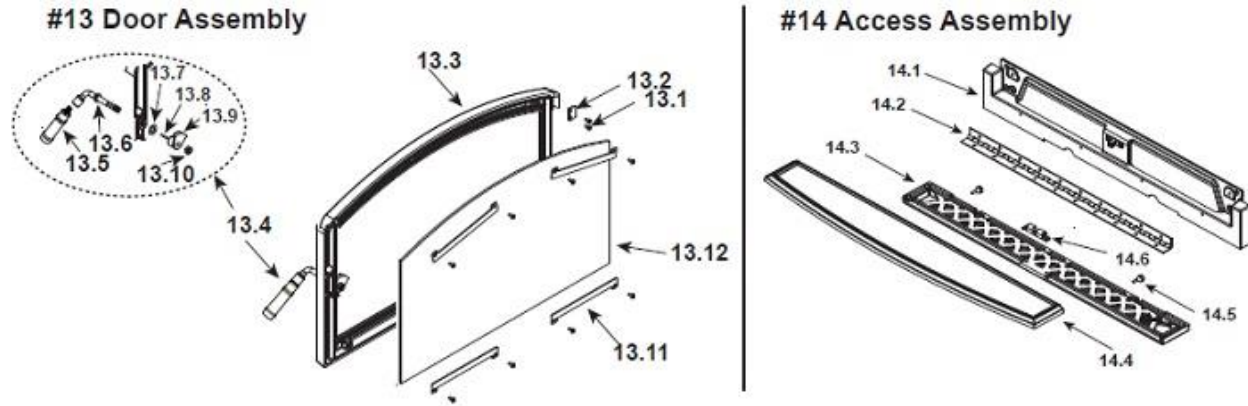

Quadra-Fire Voyager Fireplace Insert

ITEM	DESCRIPTION	COMMENTS	PART NUMBER
1	Convection Back		SRV7063-110
2	Chimney Attach Ring		SRV7044-181
3	Flue Attach Ring		SRV7044-154
4	Gasket, Flue Collar		SRV7044-194
5	Ceramic Fiber Blanket	1/2" Thick	832-3390
6	Baffle Board		SRV7046-119
<p><b>#7 Baffle Protection Channel</b></p> <p style="text-align: center;">Side view</p> <div style="display: flex; justify-content: space-between; align-items: center;"> <div style="text-align: center;"> <p>Front, looking into unit</p> </div> <div style="text-align: center;"> </div> </div>			
7	Baffle Protection Channel		SRV7046-165
8	Brick Retainer/Tube Support		SRV7046-123
9	Tube Channel Assembly		SRV7046-004

**#10 Brick Assembly**

10	Brick Assembly		SRV7063-021
10.1	Brick 1 (9 x 4.5 x 1.25 w/Angle)	Qty 2 req	
10.2	Brick 2 (8.79 x 4.5 x 1.25 w/Angle)	Qty 2 req	
10.3	Brick 3 (7.90 x 4.5 x 1.25 w/Angle)	Qty 2 req	
10.4	Brick 4 (9 x 2.25 x 1.25 Split)	Qty 2 req	
10.5	Brick 5 ( 9 x 4.5 x 1.25 Pumice)	Qty 9 req	
10.6	Brick Cover RH		SRV7063-150
10.7	Liner Bottom		SRV7063-151
10.8	Brick Cover LH		SRV7063-163
	Brick, single uncut		832-0550
11	Andiron		SRV7063-157
12	Hinge, Male		450-2810