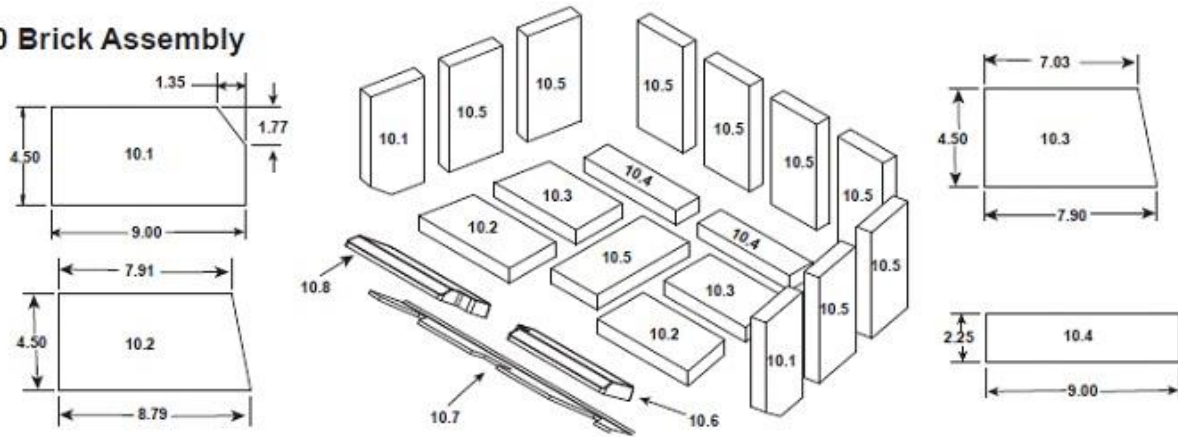

Quadra-Fire Voyager Fireplace Insert

ITEM	DESCRIPTION	COMMENTS	PART NUMBER
1	Convection Back		SRV7063-110
2	Chimney Attach Ring		SRV7044-181
3	Flue Attach Ring		SRV7044-154
4	Gasket, Flue Collar		SRV7044-194
5	Ceramic Fiber Blanket	1/2" Thick	832-3390
6	Baffle Board		SRV7046-119
<p><b>#7 Baffle Protection Channel</b></p> <p style="text-align: center;">Side view</p> <div style="display: flex; justify-content: space-between; align-items: center;"> <div style="text-align: center;"> <p>Front, looking into unit</p> </div> <div style="text-align: center;"> </div> </div>			
7	Baffle Protection Channel		SRV7046-165
8	Brick Retainer/Tube Support		SRV7046-123
9	Tube Channel Assembly		SRV7046-004

**#10 Brick Assembly**

10	Brick Assembly		SRV7063-021
10.1	Brick 1 (9 x 4.5 x 1.25 w/Angle)	Qty 2 req	
10.2	Brick 2 (8.79 x 4.5 x 1.25 w/Angle)	Qty 2 req	
10.3	Brick 3 (7.90 x 4.5 x 1.25 w/Angle)	Qty 2 req	
10.4	Brick 4 (9 x 2.25 x 1.25 Split)	Qty 2 req	
10.5	Brick 5 ( 9 x 4.5 x 1.25 Pumice)	Qty 9 req	
10.6	Brick Cover RH		SRV7063-150
10.7	Liner Bottom		SRV7063-151
10.8	Brick Cover LH		SRV7063-163
	Brick, single uncut		832-0550
11	Andiron		SRV7063-157
12	Hinge, Male		450-2810