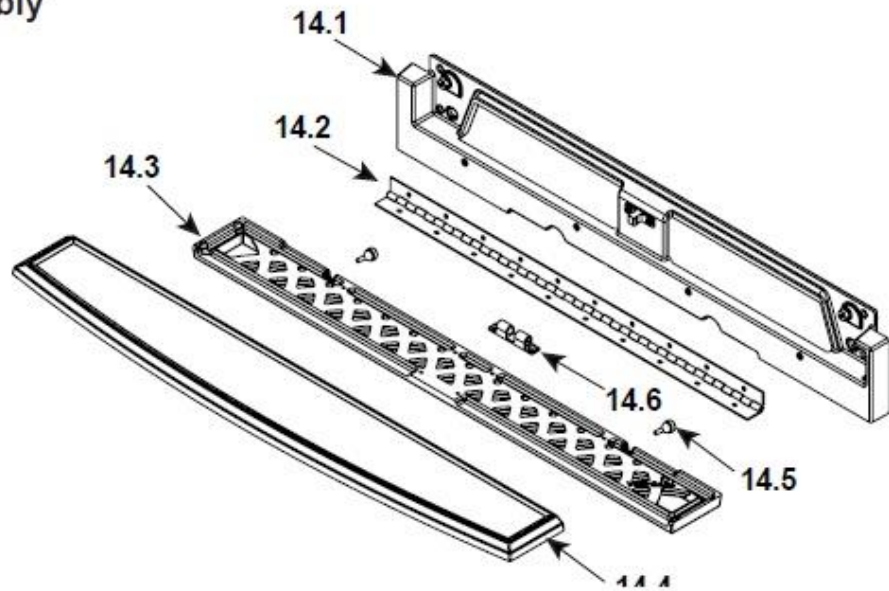

#14 Access Assembly

ITEM	DESCRIPTION	COMMENTS	PART NUMBER
14	Access Assembly	Matte Black	SRV7075-010MBK
		Porcelain Mahogany	SRV7075-010PMH
	Bolt, Hwh Ser Flg 1/4-20 x 3/4	Pkg of 25	228-0120/25
	Washer, Bonded 5/16 x 3/4	Pkg of 10	229-0910/10
14.1	Front, Lower		SRV7063-125MBK
	Bolt, Hwh Ser Flg 1/4-20 x 3/4	Pkg of 25	228-0120/25
	Washer, Bonded 5/16 x 3/4	Pkg of 10	229-0910/10
14.2	Hinge, Continuous		7000-510
	Screw, Flat Head Phillips 8-32 x 1/2	Pkg of 12	220-0490/12
14.3	Access	Matte Black	SRV7075-127MBK
		Porcelain Mahogany	SRV7075-127PMH
	Screw, Flat Head Phillips 8-32 x 1/2	Pkg of 12	220-0490/12
14.4	Ash Lip	Matte Black	SRV7075-135MBK
		Porcelain Mahogany	SRV7075-135PMH
	Bolt, Hwh Ser Flg 1/4-20 x 3/4	Pkg of 25	228-0120/25
	Washer, Bonded 5/16 x 3/4	Pkg of 10	229-0910/10
14.5	Bumper, Rubber	Pkg of 12	SRV224-0340/12
14.6	Twin Ball Catch/ Striker		SRV7000-532
	Screw, Flat Head Phillips 8-32 x 1/2	Pkg of 12	220-0490/12
15	Blower Retainer		SRV7063-139
	Screw, Pan Head phillips 8-32 x 3/8	Pkg of 40	225-0500/40
16	Blower Assembly		SRV7044-210