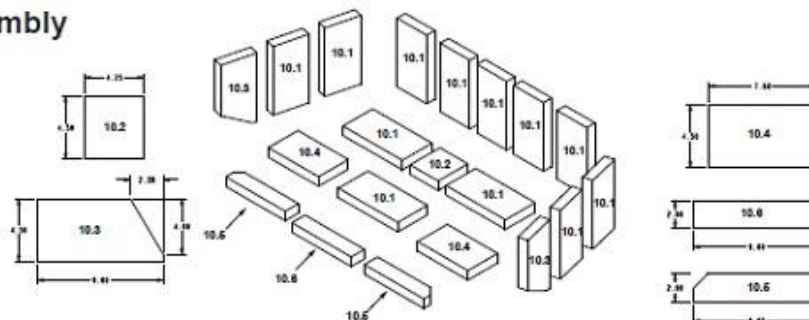

Quadra-Fire Voyager Grand Fireplace Insert

ITEM	DESCRIPTION	COMMENTS	PART NUMBER
1	Convection Back		SRV7075-110
	Screw, sheet Metal #8 x 1/2 S Grip	Pkg of 40	12460/40
	Screw, Hex Washer Head Ms 1/4-20 x 3/4	Pkg of 25	220-0080/25
2	Flue Attach Ring		SRV7044-154
	Bolt 5/16-18 x 1 Hex Head	Pkg of 12	27887/12
	Nut, flanged, 5/16 -18, black	Pkg of 10	A-3483-1/10
3	Gasket, Flue Collar		SRV7044-194
4	Chimney Attach Ring		SRV7044-181
5	Ceramic Fiber Blanket	1/2" Thick	SRV7075-187
6	Baffle Board		SRV7075-186

### #7 Baffle Protection Channel

Side view

7	Baffle Protection Channel		SRV7046-165
8	Tube Support Rack		SRV7075-193
	Screw, Hex Washer Head Ms 1/4-20 x 3/4	Pkg of 25	220-0080/25
9	Tube Channel Assembly		SRV7075-004
	Screw, Hex Washer Head Ms 1/4-20 x 3/4	Pkg of 25	220-0080/25
	Nut, Ser Flange small 1/4-20	Pkg of 24	226-0130/24

### #10 Brick Assembly

10	Brick Assembly		SRV7075-021
10.1	Brick 1 (9 x 4.50 x 1.25), Pumice	Qty 12 req	
10.2	Brick 2 (4.5 x 4.25 x 1.25)	Qty 1 req	
10.3	Brick 3 (9.00 x 4.50 x 1.25) w/Angle	Qty 2 req	
10.4	Brick 4 (7.63 x 4.50 x 1.25)	Qty 2 req	
10.5	Brick 5 (9.00 x 2.00 x 1.25) w/Angle	Qty 2 req	
10.6	Brick 6 (9.00 x 2.00 x 1.25)	Qty 1 req	
	Brick, Uncut	Single	832-0550
	Brick, Uncut	Set of 6	832-3040