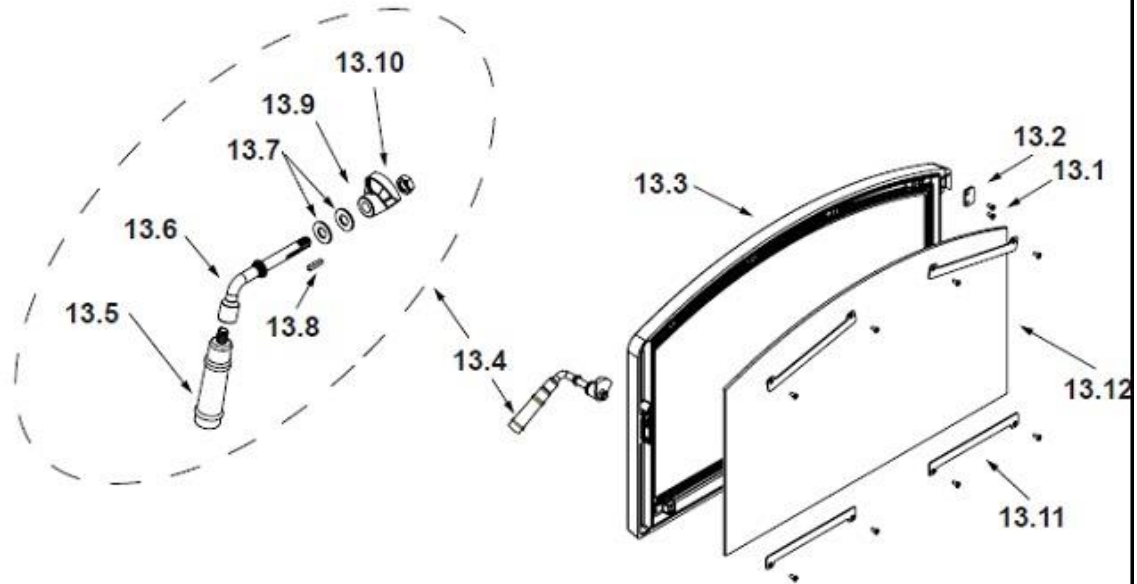

Quadra-Fire Voyager Grand Fireplace Insert

ITEM	DESCRIPTION	COMMENTS	PART NUMBER
1	Convection Back		SRV7075-110
	Screw, sheet Metal #8 x 1/2 S Grip	Pkg of 40	12460/40
	Screw, Hex Washer Head Ms 1/4-20 x 3/4	Pkg of 25	220-0080/25
2	Flue Attach Ring		SRV7044-154
	Bolt 5/16-18 x 1 Hex Head	Pkg of 12	27887/12
	Nut, flanged, 5/16 -18, black	Pkg of 10	A-3483-1/10
3	Gasket, Flue Collar		SRV7044-194
4	Chimney Attach Ring		SRV7044-181
5	Ceramic Fiber Blanket	1/2" Thick	SRV7075-187
6	Baffle Board		SRV7075-186

### #7 Baffle Protection Channel

Side view

7	Baffle Protection Channel		SRV7046-165
8	Tube Support Rack		SRV7075-193
	Screw, Hex Washer Head Ms 1/4-20 x 3/4	Pkg of 25	220-0080/25
9	Tube Channel Assembly		SRV7075-004
	Screw, Hex Washer Head Ms 1/4-20 x 3/4	Pkg of 25	220-0080/25
	Nut, Ser Flange small 1/4-20	Pkg of 24	226-0130/24

### #10 Brick Assembly

10	Brick Assembly		SRV7075-021
10.1	Brick 1 (9 x 4.50 x 1.25), Pumice	Qty 12 req	
10.2	Brick 2 (4.5 x 4.25 x 1.25)	Qty 1 req	
10.3	Brick 3 (9.00 x 4.50 x 1.25) w/Angle	Qty 2 req	
10.4	Brick 4 (7.63 x 4.50 x 1.25)	Qty 2 req	
10.5	Brick 5 (9.00 x 2.00 x 1.25) w/Angle	Qty 2 req	
10.6	Brick 6 (9.00 x 2.00 x 1.25)	Qty 1 req	
	Brick, Uncut	Single	832-0550
	Brick, Uncut	Set of 6	832-3040

ITEM	DESCRIPTION	COMMENTS	PART NUMBER
11	Andiron	2 Sets	SRV7061-020
	Screw Fh Tx 1/4-20 x 1		7000-622/10
12	Hinge, Male		450-2810
	Screw 10-32 x 0.75 Hex Washer Head Ser Flg		7000-618/4

**#13 Door Assembly**