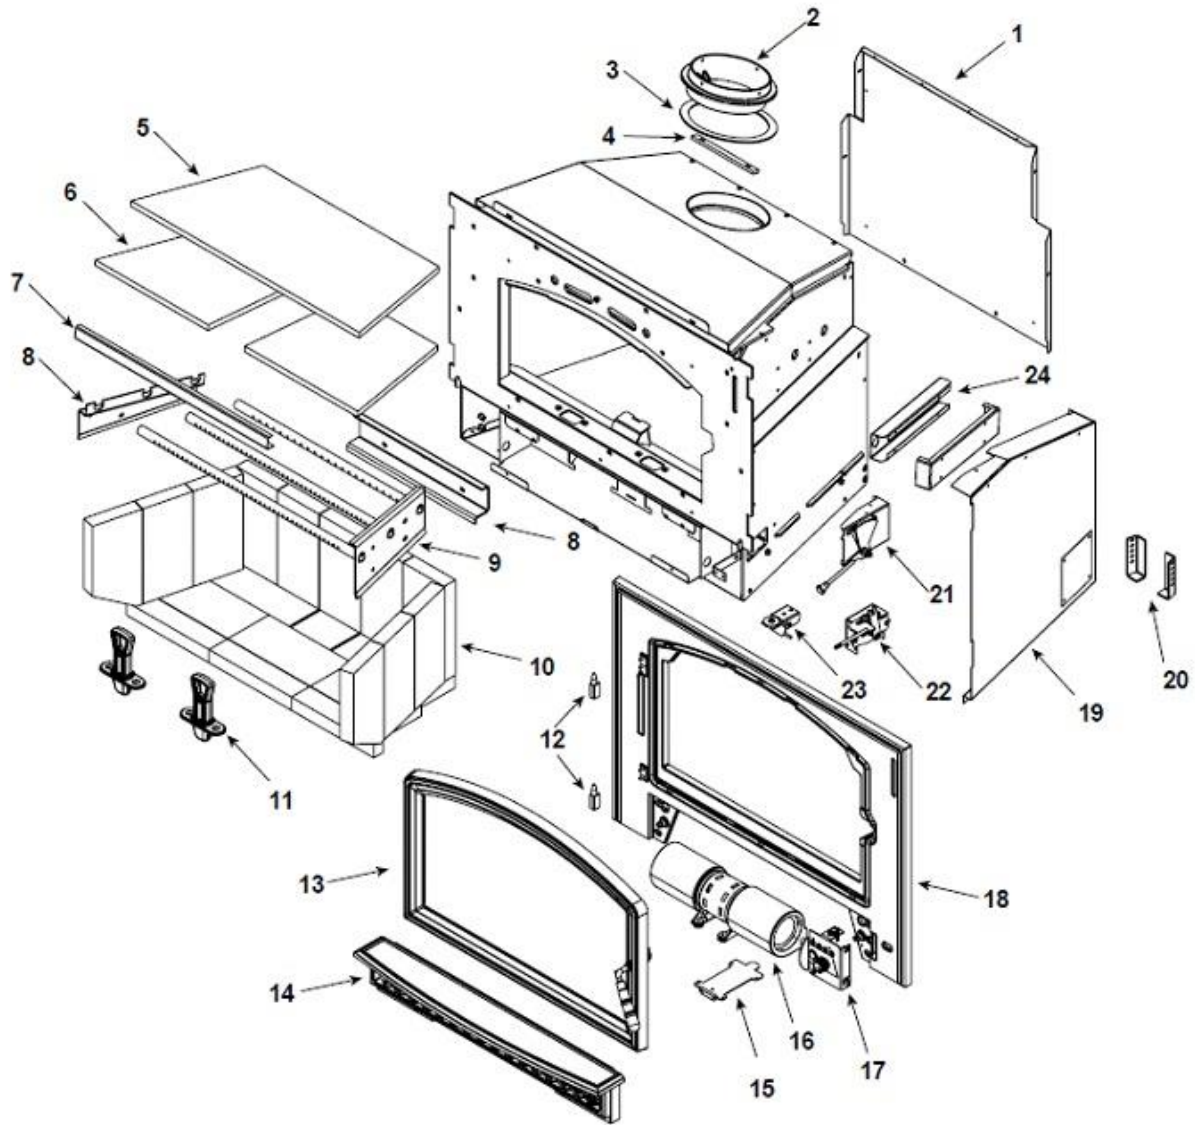

Quadra-Fire Voyager Grand Fireplace Insert

ITEM	DESCRIPTION	COMMENTS	PART NUMBER
1	Convection Back		SRV7075-110
	Screw, sheet Metal #8 x 1/2 S Grip	Pkg of 40	12460/40
	Screw, Hex Washer Head Ms 1/4-20 x 3/4	Pkg of 25	220-0080/25
2	Flue Attach Ring		SRV7044-154
	Bolt 5/16-18 x 1 Hex Head	Pkg of 12	27887/12
	Nut, flanged, 5/16 -18, black	Pkg of 10	A-3483-1/10
3	Gasket, Flue Collar		SRV7044-194
4	Chimney Attach Ring		SRV7044-181
5	Ceramic Fiber Blanket	1/2" Thick	SRV7075-187
6	Baffle Board		SRV7075-186

### #7 Baffle Protection Channel

Side view

7	Baffle Protection Channel		SRV7046-165
8	Tube Support Rack		SRV7075-193
	Screw, Hex Washer Head Ms 1/4-20 x 3/4	Pkg of 25	220-0080/25
9	Tube Channel Assembly		SRV7075-004
	Screw, Hex Washer Head Ms 1/4-20 x 3/4	Pkg of 25	220-0080/25
	Nut, Ser Flange small 1/4-20	Pkg of 24	226-0130/24

### #10 Brick Assembly

10	Brick Assembly		SRV7075-021
10.1	Brick 1 (9 x 4.50 x 1.25), Pumice	Qty 12 req	
10.2	Brick 2 (4.5 x 4.25 x 1.25)	Qty 1 req	
10.3	Brick 3 (9.00 x 4.50 x 1.25) w/Angle	Qty 2 req	
10.4	Brick 4 (7.63 x 4.50 x 1.25)	Qty 2 req	
10.5	Brick 5 (9.00 x 2.00 x 1.25) w/Angle	Qty 2 req	
10.6	Brick 6 (9.00 x 2.00 x 1.25)	Qty 1 req	
	Brick, Uncut	Single	832-0550
	Brick, Uncut	Set of 6	832-3040

ITEM	DESCRIPTION	COMMENTS	PART NUMBER
11	Andiron	2 Sets	SRV7061-020
	Screw Fh Tx 1/4-20 x 1		7000-622/10
12	Hinge, Male		450-2810
	Screw 10-32 x 0.75 Hex Washer Head Ser Flg		7000-618/4

**#13 Door Assembly**