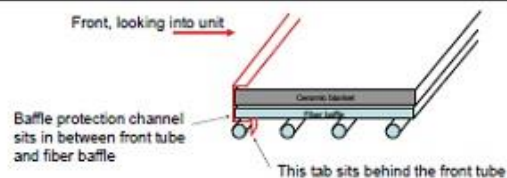

ITEM	DESCRIPTION	COMMENTS	PART NUMBER
1	Convection Back		SRV7075-110
	Screw, sheet Metal #8 x 1/2 S Grip	Pkg of 40	12460/40
	Screw, Hex Washer Head Ms 1/4-20 x 3/4	Pkg of 25	220-0080/25
2	Flue Attach Ring		SRV7044-154
	Bolt 5/16-18 x 1 Hex Head	Pkg of 12	27887/12
	Nut, flanged, 5/16 -18, black	Pkg of 10	A-3483-1/10
3	Gasket, Flue Collar		SRV7044-194
4	Chimney Attach Ring		SRV7044-181
5	Ceramic Fiber Blanket	1/2" Thick	SRV7075-187
6	Baffle Board		SRV7075-186

#7 Baffle Protection Channel

Side view

7	Baffle Protection Channel		SRV7046-165
8	Tube Support Rack		SRV7075-193
	Screw, Hex Washer Head Ms 1/4-20 x 3/4	Pkg of 25	220-0080/25
9	Tube Channel Assembly		SRV7075-004
	Screw, Hex Washer Head Ms 1/4-20 x 3/4	Pkg of 25	220-0080/25
	Nut, Ser Flange small 1/4-20	Pkg of 24	226-0130/24