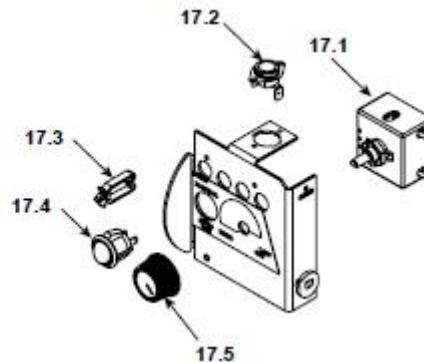

#17 Control Assembly

ITEM	DESCRIPTION	COMMENTS	PART NUMBER
17	Control Panel Assembly		SRV7063-020
17.1	Rheostat, Speed Control		842-0370
17.2	Disc, Snap, Convection Blower		SRV230-0470
17.3	Wire Clip	Pkg of 10	7000-400/10
17.4	Rocker Switch, round		SRV7000-515
17.5	Knob, Speed Control		200-2041
18	Upper Front	Matte Black	SRV7075-121MBK
		Porcelain Mahogany	SRV7075-121PMH
	Door Rope, Knit, 7/16", Black, also used to seal front face to firebox		844-6730
	Screw, Fn Tx 1/4 x-20 x 1	Pkg of 10	7000-622/10
19	Combustion Cover Assembly		SRV7075-196
	Screw, Sheet Metal #8 x 1/2 S-Grip	Pkg of 40	12460/40
20	Leg Extension	Left or Right	SRV7046-170
21	Burn Rate Control Assembly		SRV7075-005
	Screw Hex Washer Head Ms 1/4-20 X 3/4	Pkg of 25	220-0080/25
	Screw, Sheet Metal #8 x 1/2 S-Grip	Pkg of 40	12460/40
22	Timer Control Assembly		SRV7075-007
	Screw, Pan Head Phillips 8-32 x 3/8	Pkg of 40	225-0500/40
	Timer (Only) Replacement		SRV480-1940
23	Timer Door Assembly		SRV7075-054
	Screw Hex Washer Head Ms 1/4-20 X 3/4	Pkg of 25	220-0080/25
24	Tube Channel Base Assembly w/Cover		SRV7075-192
	Screw Hex Washer Head Ms 1/4-20 X 3/4	Pkg of 25	220-0080/25
	Screw, Sheet Metal #8 x 1/2 S-Grip	Pkg of 40	12460/40
	15 Degree Adapter		DV-6DLR-E15ADSS
	Gasket, Air Inlet Damper		7033-282
	Glass Tape, 3/4 x 5'	6 Ft	832-0460
	Knob	Pkg of 2	32284/2
	Outside Air Cover Plate		SRV7044-217
	Power Cord		SRV7000-623