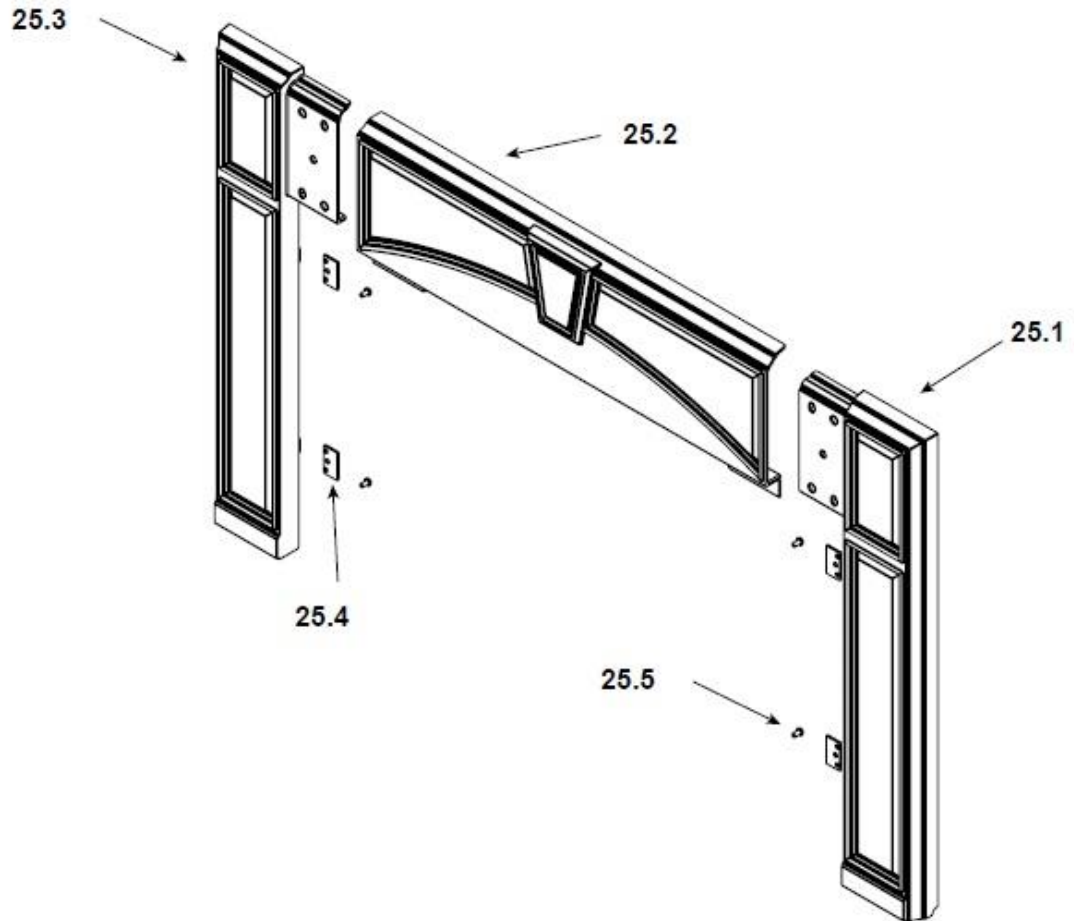

#25 Cast Surround Assemblies

ITEM	DESCRIPTION	COMMENTS	PART NUMBER
25	Surrounds, Cast	Matte Black	SP-GRAND-CC-MBK
		Porcelain Mahogany	SP-GRAND-CC-PMH
25.1	Surround Right	Matte Black	SRV7075-131MBK
		Porcelain Mahogany	SRV7075-131PMH
25.2	Surround Top	Matte Black	SRV7075-129MBK
		Porcelain Mahogany	SRV7075-129PMH
25.3	Surround Left	Matte Black	SRV7075-133MBK
		Porcelain Mahogany	SRV7075-133PMH
25.4	Surround Retainer	Qty 4 req	SRV7063-136
25.5	1/4-20 x 50 Phillips Pan Head Screw	Pkg of 12	32281/12
	Component Pack		SRV7063-054