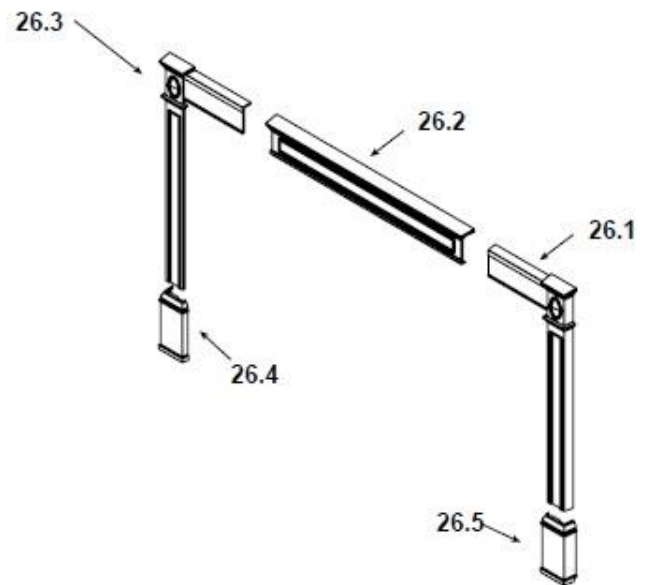

#25 Metal Surround Assemblies

ITEM	DESCRIPTION	COMMENTS	PART NUMBER
	Surrounds, Cast Metal	No Longer Available	SP-GRAND-CM-STD
		No Longer Available	SP-GRAND-CM-LRG
26.1	Trim Leg Right	Matte Black	414-7130MBK
		Porcelain Mahogany	414-7130PMH
26.2	Trim Header	Matte Black	414-7110MBK
		Porcelain Mahogany	414-7110PMH
26.3	Trim Leg Left	Matte Black	414-7120MBK
		Porcelain Mahogany	414-7120PMH
26.4	Trim Footer Left	Matte Black	414-7090MBK
		Porcelain Mahogany	414-7090PMH
26.5	Trim Footer Right	Matte Black	414-7100MBK
		Porcelain Mahogany	414-7100PMH
	Component Pack		SRV7063-055
	Surrounds, Metal	Standard	SP-GRAND-STD
		Large	SP-GRAND-LRG
	Trim Kit	Black	TRIMKIT-4331-BK
		Gold	TRIMKIT-4331-GD
		Nickel	TRIMKIT-4331-NL
	Trim Kit	Black	TRIMKIT-5134-BK
		Gold	TRIMKIT-5134-GD
		Nickel	TRIMKIT-5134-NL
	Component Pack		SRV7063-056
	Mantel Deflector		SRV7075-512