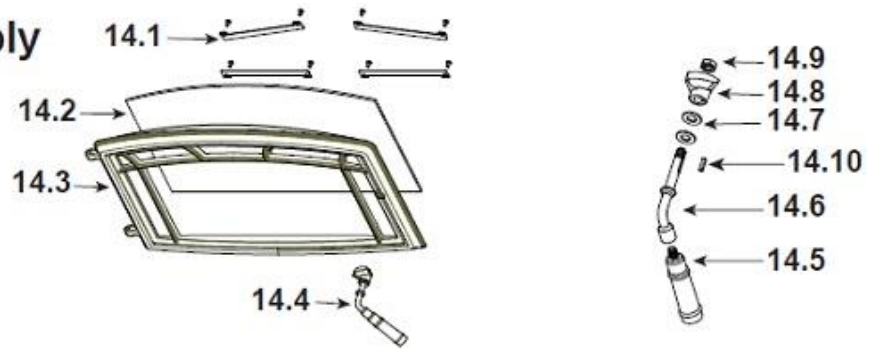

#14 Door Assembly

ITEM	DESCRIPTION	COMMENTS	PART NUMBER
14.4	Door Handle Assembly		SRV7060-031
14.5	Fiber Handle		SRV7060-212
14.6	Door Handle		SRV7063-137
14.7	Washer, Sae, 3/8 (3 Ea)	Pkg of 3	832-0990
14.8	Cam Latch		430-1141
14.9	Nut, 2Wy Side Lock Jam 3	Pkg of 24	226-0100/24
14.10	Key, Cam Latch		430-1151
15	Front	Matte Black	7060-103MBK
		Porcelain Mahogany	7060-103PMH
		Porcelain Dark Blue	7060-103PDB
		Porcelain Black	7060-103PBK
		Porcelain Frost	7060-103PFT
16	Andirons	2 pcs	SRV7061-020
17	Front Air Channel		SRV7060-132
18	ARS Channel		SRV7061-184
19	ARS Access Cover		SRV7038-196
20	ARS Latch Assembly	Pre 00706300534	SRV7061-023
		Post 00706300535	SRV7060-050
21	Burn Rate Indicator		SRV7061-191
22	Burn Rate Control		SRV7060-027
	Handle, Fiber		SRV7060-202
23	ARS Door Assembly	Pre 00706300534	SRV7061-021
		Post 00706300535	SRV7060-048
24	Gasket, ARS		SRV7033-296
25	Ashpan		SRV7060-023
26	ARS Box		SRV7060-005
27	Timer Door		SRV7060-040
28	Timer Assembly		SRV7060-036
	Timer (Only) Replacement Assembly		SRV480-1940
29	Secondary Channels	Qty 2 req	SRV7060-208