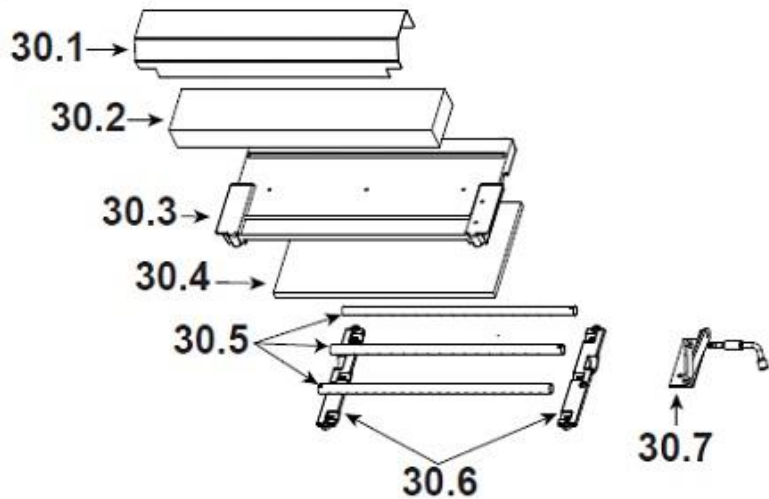

ITEM	DESCRIPTION	COMMENTS	PART NUMBER
28	Timer Assembly		SRV7060-036
	Handle, Fiber		SRV7060-202
	Timer (Only) Replacement Assembly		SRV480-1940
29	Secondary Channels	Qty 2 req	SRV7060-208
27	Timer Door		SRV7060-040
28	Timer Assembly		SRV7060-036
	Timer (Only) Replacement Assembly		SRV480-1940
29	Secondary Channels	Qty 2 req	SRV7060-208

#30 Baffle Assembly

30	Baffle Assembly		SRV7060-025
30.1	Baffle Cover Top (Includes Insulation Blanket)		SRV7060-238
30.2	Baffle Blanket		SRV7060-233
30.3	Baffle Plate		SRV7060-250
30.4	Baffle Board		SRV7060-148
30.5	Secondary Tubes	Qty 3 req	SRV7060-226
30.6	Baffle Cover Plates		SRV7060-206
30.7	Baffle Linkage		SRV7060-044
31	Side Right	Matte Black	7060-033MBK
		Porcelain Mahogany	7060-033PMH
		Porcelain Dark Blue	7060-033PDB
		Porcelain Black	7060-033PBK
		Porcelain Frost	7060-033PFT
32	Manifold Gaskets	Qty 2 req	SRV7060-221
33	Air Supply Chambers	Right and Left	SRV7060-189
34	Pivot Tube Assemblies	Qty 2 req	SRV7060-018
35	Rear Baffle Plate		SRV7060-201
36	Baffle Board Rear		SRV7060-213