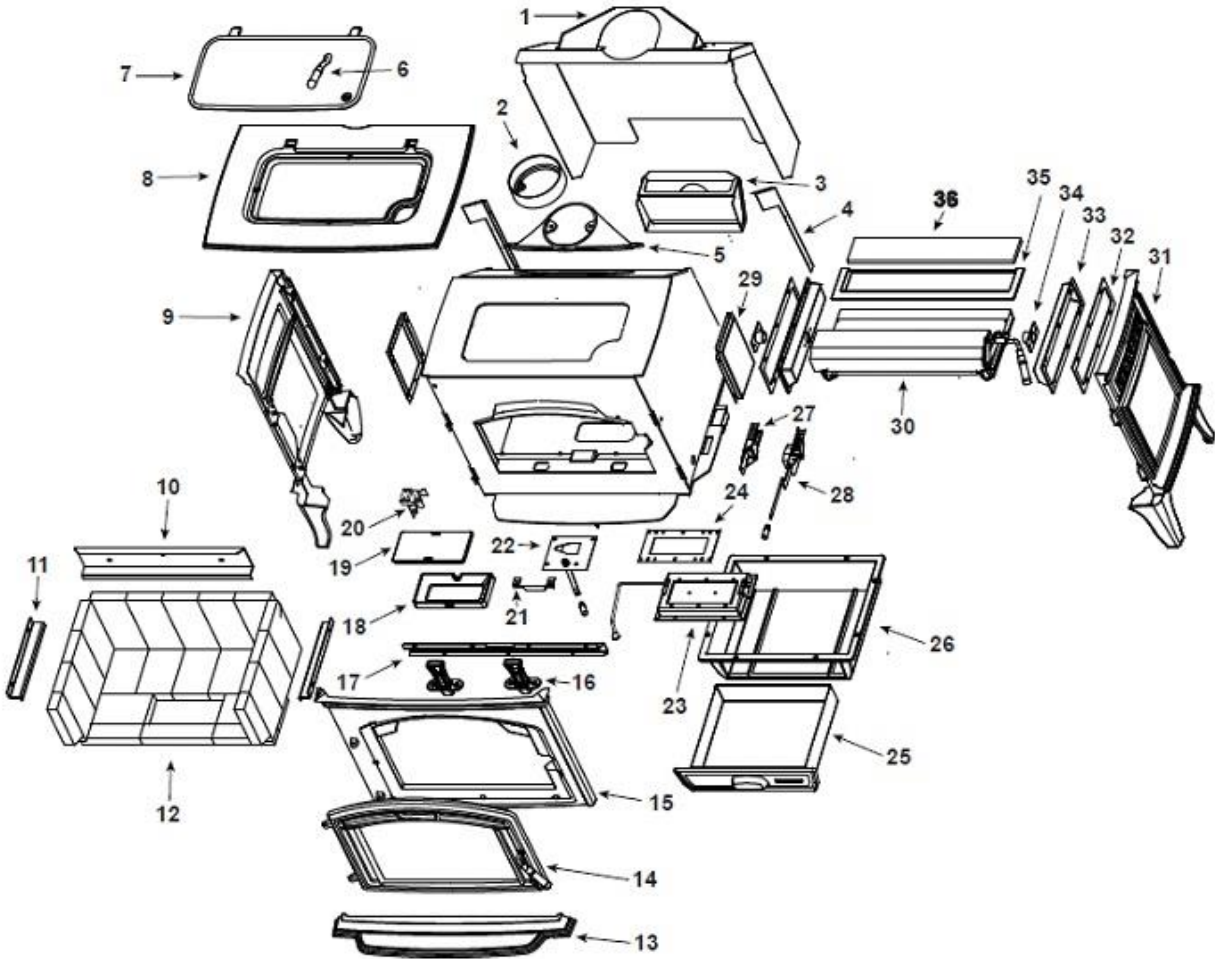

Quadra-Fire Explorer III