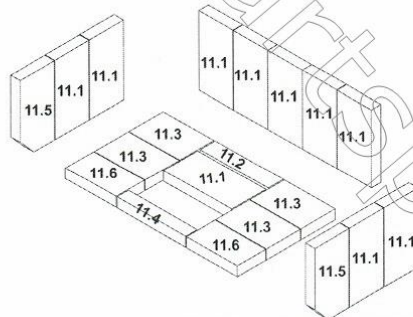

Quadra-Fire Explorer II

**QUADRA-FIRE**® Service Parts

**Explorer II**

Beginning Manufacturing Date: March 2014  
 Ending Manufacturing Date: Active

ITEM	DESCRIPTION	COMMENTS	PART NUMBER
1	Rear Shroud Assembly		SRV7061-015
2	Flue Collar		SRV7061-201
3	Outside Air Chamber		SRV7061-014
4	Flue Transition Assembly		SRV29138
5	Top	Matte Black	7061-101MBK
		Porcelain Mahogany	7061-101PMH
6	Side Left	Matte Black	7061-012MBK
		Porcelain Mahogany	7061-012PMH
7	Baffle Blanket		SRV7061-161
8	Baffle Board	Qty 2 req	SRV7061-160
9	Tube Channel		SRV7061-017

**#10 Baffle Protection Channel**

10	Baffle Protection Channel		SRV7046-165
----	---------------------------	--	-------------

**#11 Brick Assembly**

11	Brick Assembly		SRV7061-004
11.1	Brick #1, 9 X 4.5 X 1.25	Qty 10 req	
11.2	Brick #2, 9 x 2 x 1.25	Qty 1 req	
11.3	Brick #3, 6.69 x 4.5 x 1.25	Qty 4 req	
11.4	Brick #4, 9 X 1.5 X 1.25	Qty 1 req	
11.5	Brick #5 w/angle, 9 X 4.5 X 1.25	Qty 2 req	
11.6	Brick #6, 6.69 X 3.5 X 1.25	Qty 2 req	
	Brick, Uncut ( <b>Must specify size when ordering</b> )	Pkg of 1	832-0550
		Pkg of 6	832-3040
12	Ashlip	Matte Black	7061-113MBK
		Porcelain Mahogany	7061-113PMH