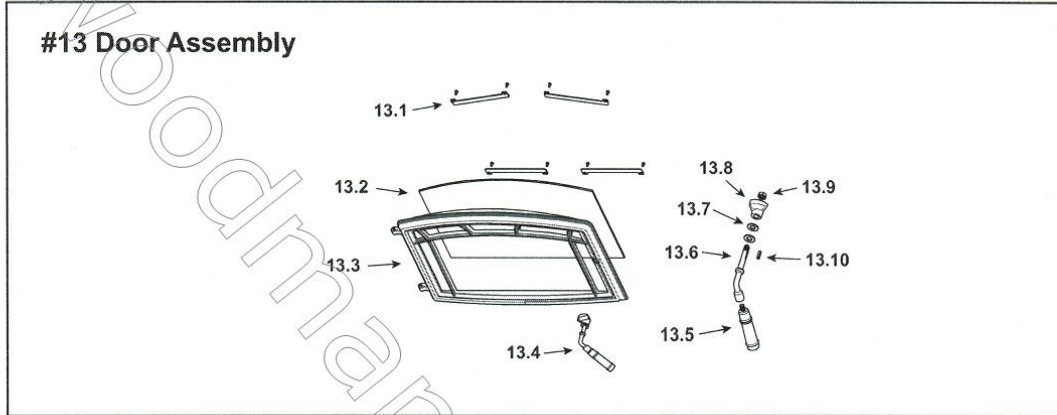

Quadra-Fire Explorer II

**QUADRA-FIRE**® Service Parts

**Explorer II**

Beginning Manufacturing Date: March 2014  
 Ending Manufacturing Date: Active

ITEM	DESCRIPTION	COMMENTS	PART NUMBER
1	Rear Shroud Assembly		SRV7061-015
2	Flue Collar		SRV7061-201
3	Outside Air Chamber		SRV7061-014
4	Flue Transition Assembly		SRV29138
5	Top	Matte Black	7061-101MBK
		Porcelain Mahogany	7061-101PMH
6	Side Left	Matte Black	7061-012MBK
		Porcelain Mahogany	7061-012PMH
7	Baffle Blanket		SRV7061-161
8	Baffle Board	Qty 2 req	SRV7061-160
9	Tube Channel		SRV7061-017

**#10 Baffle Protection Channel**

10	Baffle Protection Channel		SRV7046-165
----	---------------------------	--	-------------

**#11 Brick Assembly**

11	Brick Assembly		SRV7061-004
11.1	Brick #1, 9 X 4.5 X 1.25	Qty 10 req	
11.2	Brick #2, 9 x 2 x 1.25	Qty 1 req	
11.3	Brick #3, 6.69 x 4.5 x 1.25	Qty 4 req	
11.4	Brick #4, 9 X 1.5 X 1.25	Qty 1 req	
11.5	Brick #5 w/angle, 9 X 4.5 X 1.25	Qty 2 req	
11.6	Brick #6, 6.69 X 3.5 X 1.25	Qty 2 req	
	Brick, Uncut ( <b>Must specify size when ordering</b> )	Pkg of 1	832-0550
		Pkg of 6	832-3040
12	Ashlip	Matte Black	7061-113MBK
		Porcelain Mahogany	7061-113PMH