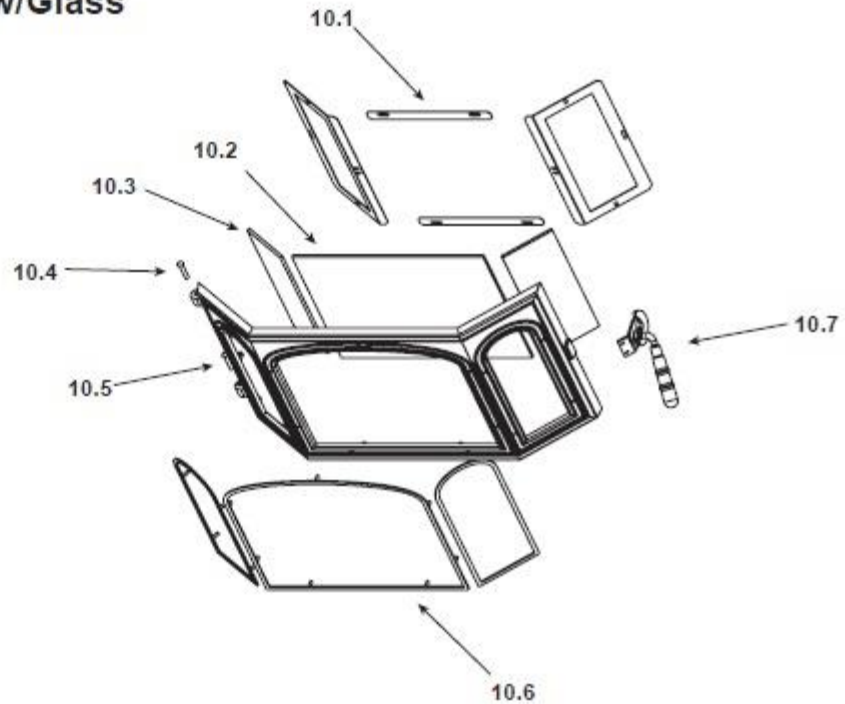

Quadra-Fire 4100i Fireplace Insert

ITEM	DESCRIPTION	COMMENTS	PART NUMBER
1	Flue Attach Ring		SRV7044-154
2	Outer Top		435-0300
3	Rear Channel Assembly		SRV7045-001
	Screw Hwh Ms 1/4-20 X 34 Ns		220-0080/25
4	Ceramic Fiber Blanket		832-3401

#5 Baffle Protection Channel

5	Baffle Protection Channel		SRV7045-183
6	Tube Support Rack		SRV7045-154
7	Rear Brick Retainer		SRV7045-119
8	Brick Retainer Side		SRV7045-186

#9 Brick Set

9	Brick Set, Complete Assembly	Pkg of 20	SRV7045-014
9.1	Brick 1, (9 x 435 x1.25)	Qty 9 req	
9.2	Brick 2,(9 x 3.75 x 1.25)	Qty 2 req	
9.3	Brick 3, (9 x 2.5 x 1.25)	Qty 1 req	
9.4	Brick 4, (6 x 4.5 x 1.25) w/angle	Qty 2 req	
9.5	Brick 5, (6 x 4.5 x 1.25")	Qty 4 req	
9.6	Brick 6, (6 x 2.5 x 1.25")	Qty 1 req	
	Brick, Uncut (9 x 4.5 x 1.25")	Qty: 12 Req.	832-0550
	Brick, Uncut (9 x 4.5 x 1.25")	Pkg. of 6	832-3040

#10 Door Assembly w/Glass

ITEM	DESCRIPTION	COMMENTS	PART NUMBER
10	Door Assembly w/Glass		SRV7045-018
10.1	Glass Frames	4 pieces	435-0960
	Screw, Pan Head Philips 8-32 X 3/8		225-0500/40
10.2	Glass Assembly Front		435-5470
10.3	Glass Assembly Side		435-5480
10.4	Hinge Pin	Pkg of 2	433-1590/2
10.5	Door, Cast		435-0050
10.6	Door Trim Black		SRV7045-170
	Nut, Keps Lock, 8-32		226-0060/40
10.7	Door Handle Assembly		SRV7045-007
	Screw, Pan Head Philips, 10/32 X 1/4		229-1230/24
	Rope, Door, .625 Low Dens	8 Ft	842-1420
11	Tube Channel Assembly		SRV7045-006
	Nut, Ser Flange Small 1/4-20		226-0130/24
	Screw Hwh Ms 1/4-20 X 34 Ns		220-0080/25
12	Baffle Board	2 pieces	SRV7045-160
13	Door Latch Bracket Assembly		SRV7045-021
14	Blower Housing Assembly		SRV7045-015
	Screw, Bh, 1/4-20 X 1.25		225-0630/24
15	Ashcatcher, Cast		435-0310