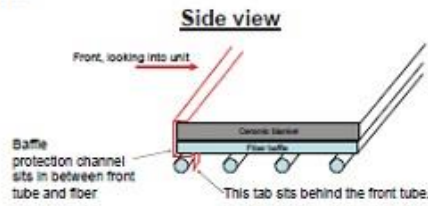

Quadra-Fire 4100i Fireplace Insert

ITEM	DESCRIPTION	COMMENTS	PART NUMBER
1	Flue Attach Ring		SRV7044-154
2	Outer Top		435-0300
3	Rear Channel Assembly		SRV7045-001
	Screw Hwh Ms 1/4-20 X 34 Ns		220-0080/25
4	Ceramic Fiber Blanket		832-3401

#5 Baffle Protection Channel

5	Baffle Protection Channel		SRV7045-183
6	Tube Support Rack		SRV7045-154
7	Rear Brick Retainer		SRV7045-119
8	Brick Retainer Side		SRV7045-186

#9 Brick Set

9	Brick Set, Complete Assembly	Pkg of 20	SRV7045-014
9.1	Brick 1, (9 x 435 x1.25)	Qty 9 req	
9.2	Brick 2,(9 x 3.75 x 1.25)	Qty 2 req	
9.3	Brick 3, (9 x 2.5 x 1.25)	Qty 1 req	
9.4	Brick 4, (6 x 4.5 x 1.25) w/angle	Qty 2 req	
9.5	Brick 5, (6 x 4.5 x 1.25")	Qty 4 req	
9.6	Brick 6, (6 x 2.5 x 1.25")	Qty 1 req	
	Brick, Uncut (9 x 4.5 x 1.25")	Qty: 12 Req.	832-0550
	Brick, Uncut (9 x 4.5 x 1.25")	Pkg. of 6	832-3040