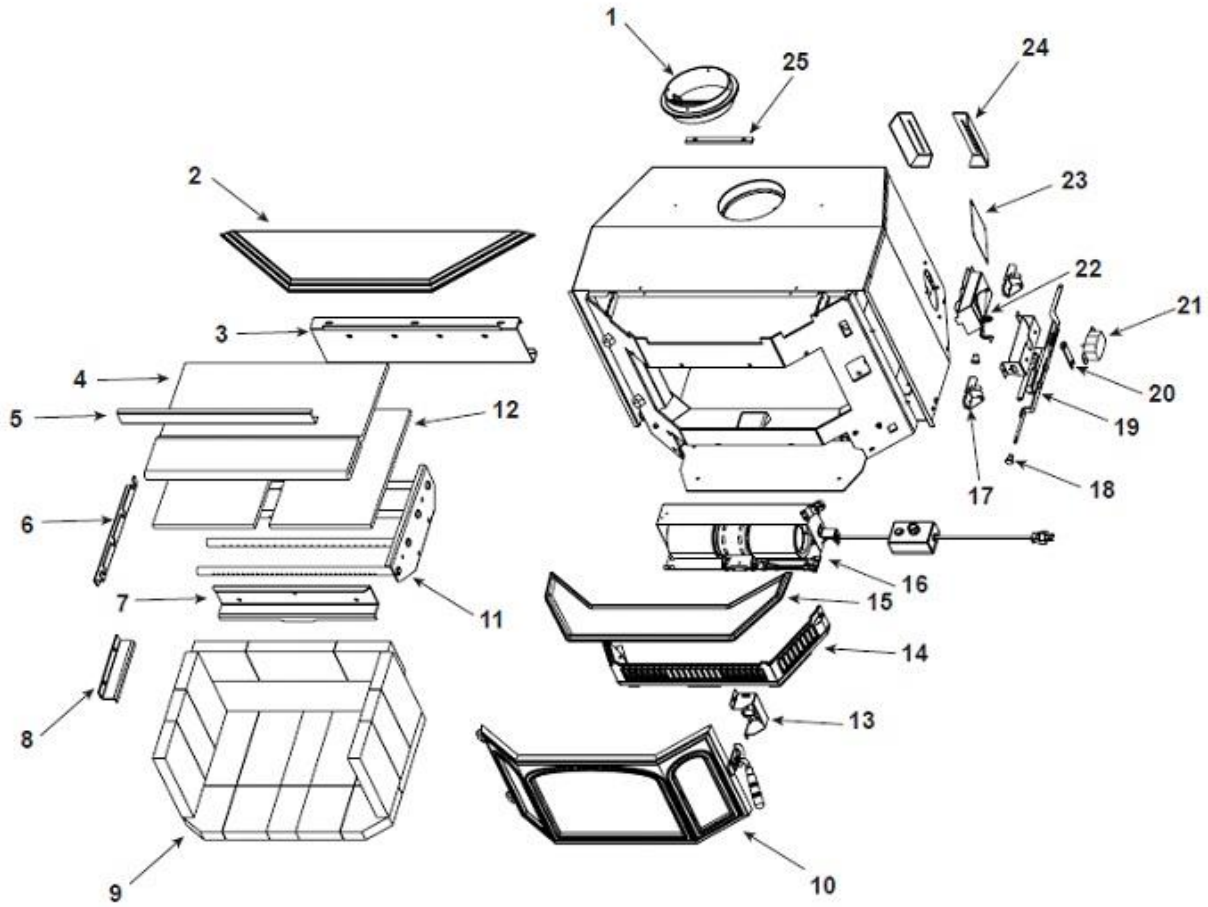

Quadra-Fire 4100i Fireplace Insert

ITEM	DESCRIPTION	COMMENTS	PART NUMBER
1	Flue Attach Ring		SRV7044-154
2	Outer Top		435-0300
3	Rear Channel Assembly		SRV7045-001
	Screw Hwh Ms 1/4-20 X 34 Ns		220-0080/25
4	Ceramic Fiber Blanket		832-3401

#5 Baffle Protection Channel

5	Baffle Protection Channel		SRV7045-183
6	Tube Support Rack		SRV7045-154
7	Rear Brick Retainer		SRV7045-119
8	Brick Retainer Side		SRV7045-186

#9 Brick Set

9	Brick Set, Complete Assembly	Pkg of 20	SRV7045-014
9.1	Brick 1, (9 x 435 x1.25)	Qty 9 req	
9.2	Brick 2,(9 x 3.75 x 1.25)	Qty 2 req	
9.3	Brick 3, (9 x 2.5 x 1.25)	Qty 1 req	
9.4	Brick 4, (6 x 4.5 x 1.25) w/angle	Qty 2 req	
9.5	Brick 5, (6 x 4.5 x 1.25")	Qty 4 req	
9.6	Brick 6, (6 x 2.5 x 1.25")	Qty 1 req	
	Brick, Uncut (9 x 4.5 x 1.25")	Qty: 12 Req.	832-0550
	Brick, Uncut (9 x 4.5 x 1.25")	Pkg. of 6	832-3040

#10 Door Assembly w/Glass

ITEM	DESCRIPTION	COMMENTS	PART NUMBER
10	Door Assembly w/Glass		SRV7045-018
10.1	Glass Frames	4 pieces	435-0960
	Screw, Pan Head Philips 8-32 X 3/8		225-0500/40
10.2	Glass Assembly Front		435-5470
10.3	Glass Assembly Side		435-5480
10.4	Hinge Pin	Pkg of 2	433-1590/2
10.5	Door, Cast		435-0050
10.6	Door Trim Black		SRV7045-170
	Nut, Keps Lock, 8-32		226-0060/40
10.7	Door Handle Assembly		SRV7045-007
	Screw, Pan Head Philips, 10/32 X 1/4		229-1230/24
	Rope, Door, .625 Low Dens	8 Ft	842-1420
11	Tube Channel Assembly		SRV7045-006
	Nut, Ser Flange Small 1/4-20		226-0130/24
	Screw Hwh Ms 1/4-20 X 34 Ns		220-0080/25
12	Baffle Board	2 pieces	SRV7045-160
13	Door Latch Bracket Assembly		SRV7045-021
14	Blower Housing Assembly		SRV7045-015
	Screw, Bh, 1/4-20 X 1.25		225-0630/24
15	Ashcatcher, Cast		435-0310