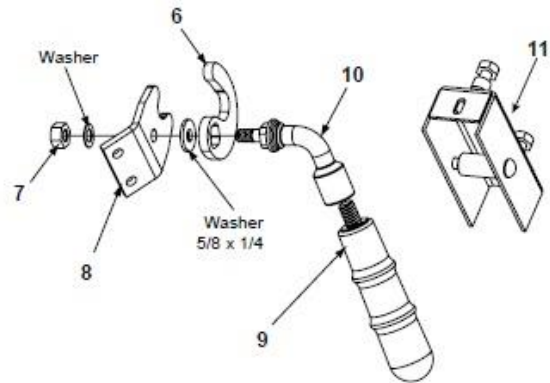

**Version 2
Door Handle/Latch
Replacement Kit**

ITEM	DESCRIPTION	COMMENTS	PART NUMBER
VERSION 1 - Pre 1452200			
	Door Handle/Latch Replacement Kit		832-3570
1	Washer, 1/4 Sae	Pkg. of 24	28758/24
2	Nut, Lock 1/4-20		226-0090
3	Bracket, Door Latch		435-0910
4	Arm, Latch, Door		435-0250
5	Bolt, Shoulder, 5/16 x 1/4-20	Pkg. of 20	223-0170/20
	Latch Box Assembly* must be ordered separately		435-5270
VERSION 2 - Post 1452200			
	Door Handle/Latch Replacement Kit		SRV435-5510
6	Hook, Door Latch		435-1190
7	Nut, 1/4-20 Hex		7000-236
8	Bracket, Door Latch		435-1480
9	Fiber, Door Handle		SRV433-1380
10	Arm, Latch, Door		435-1470
*11	Latch Box Assembly		435-5270
	Bolt, Hex Head, 1/4-20 X 1	Pkg. of 10	25221A/10
	Button Head Rivet M6 x 35	Pkg. of 2	844-3290