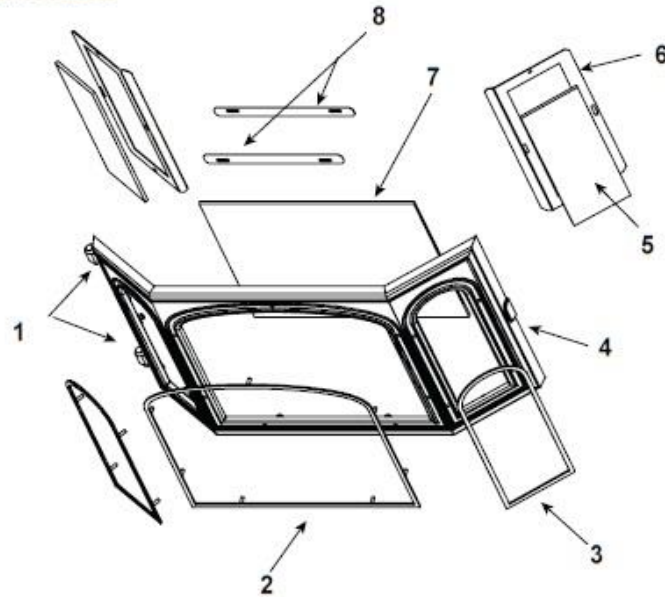

**Version 1
 Door Handle/Latch
 Replacement Kit**

**Version 2
 Door Handle/Latch
 Replacement Kit**

ITEM	DESCRIPTION	COMMENTS	PART NUMBER
VERSION 1 - Pre 1452200			
	Door Handle/Latch Replacement Kit		832-3570
1	Washer, 1/4 Sae	Pkg. of 24	28758/24
2	Nut, Lock 1/4-20		226-0090
3	Bracket, Door Latch		435-0910
4	Arm, Latch, Door		435-0250
5	Bolt, Shoulder, 5/16 x 1/4-20	Pkg. of 20	223-0170/20
	Latch Box Assembly* must be ordered separately		435-5270
VERSION 2 - Post 1452200			
	Door Handle/Latch Replacement Kit		SRV435-5510
6	Hook, Door Latch		435-1190
7	Nut, 1/4-20 Hex		7000-236
8	Bracket, Door Latch		435-1480
9	Fiber, Door Handle		SRV433-1380
10	Arm, Latch, Door		435-1470
*11	Latch Box Assembly		435-5270
	Bolt, Hex Head, 1/4-20 X 1	Pkg. of 10	25221A/10
	Button Head Rivet M6 x 35	Pkg. of 2	844-3290

Door Assembly w/Glass

ITEM	DESCRIPTION	COMMENTS	PART NUMBER
	Door Assembly w/Glass (Version 1) Pre 1452200	Gold Trim	435-5190
		Nickel Trim	435-5300
	Door Assembly w/Glass (Version 2) Post 1452200	Gold Trim	435-5340
		Nickel Trim	435-5390
1	Hinge Pin (Rivet M6 x 35 Button Head)	Gold	72171
		Nickel	433-1590
2	Trim Ring, Front	Gold	435-0570
		Nickel	435-0990
3	Trim Ring, Side	Gold	435-0580
		Nickel	435-1000
4	Door Frame, Cast		435-0050
5	Glass Assembly Side (1 piece)		435-5480
6	Glass Frame, Side	Right or Left	435-0950
7	Glass Assembly Front		435-5470
8	Glass Frame		435-0960
	Gasket, Glass Tape, 3/4 " - Field Cut to Size	5 FT Length	832-0460
	Nut, Keps Lock, 8-32	FT Length	226-0060/40
	Rope, Door, 5/8" x 96 - Field Cut to Size	Qty. 8 Ft. Req.	842-1420
	Screw, Pan Head Philips 10-32 X 3/8	Pkg. of 40	21799A/40
	Screw, Pan Head Philips 8-32 X 3/8	Pkg. of 40	225-0500/40