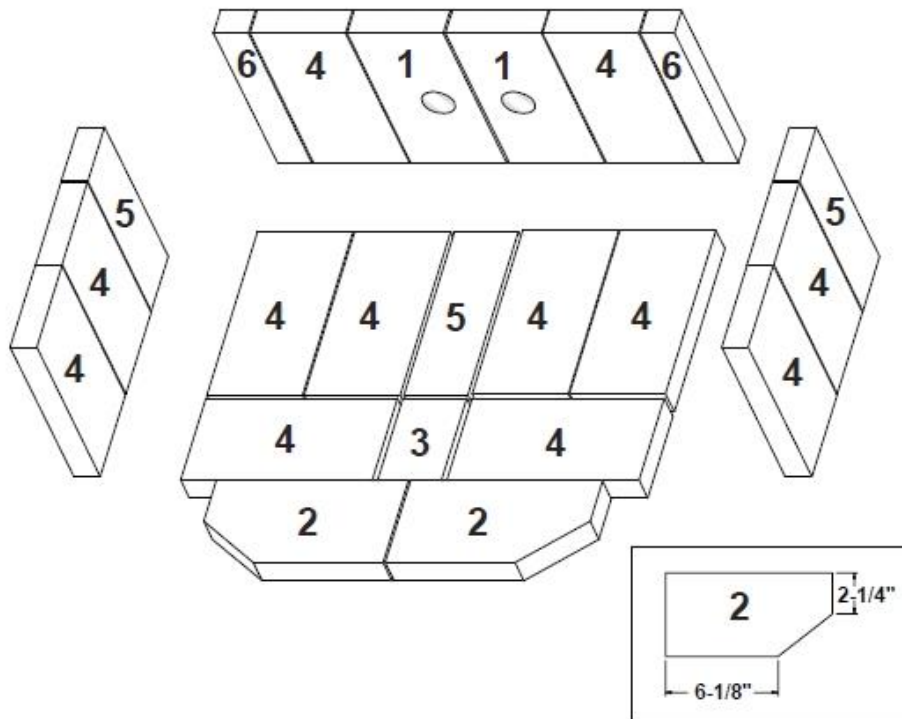

Brick Pattern

ITEM	DESCRIPTION	COMMENTS	PART NUMBER
	Brick Set, Complete Assembly	Pkg of 20	832-3500
1	Brick w/Hole (9 x 4.5 x 1.25")	Pkg of 2	SRV435-0800
2	Brick 2, Angle Cut (9 x 4 x 1.25")	Qty: 2 Req.	832-0552
3	Brick 3, (4.5 x 3 x 1.25")	Qty. 1 Req.	832-0553
4	Brick 4, (9 x 4.5 x 1.25")	Qty: 12 Req.	832-0554
5	Brick 5, (9 x 3 x 1.25")	Qty: 3 Req.	832-0555
6	Brick 6, (9 x 1.5 x 1.25")	Qty: 2 Req.	832-0556
	Brick, Uncut (9 x 4.5 x 1.25")	Qty: 12 Req.	832-0550
	Brick, Uncut (9 x 4.5 x 1.25")	Pkg. of 6	832-3040