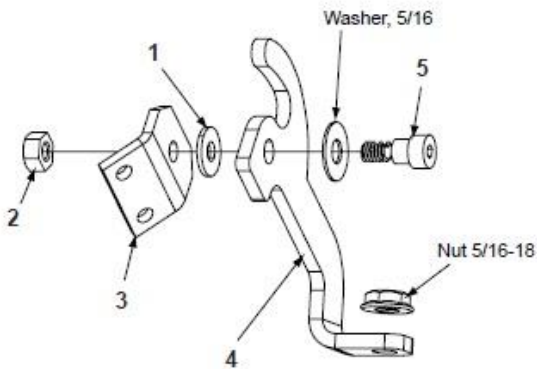

**Version 1
Door Handle/Latch
Replacement Kit**