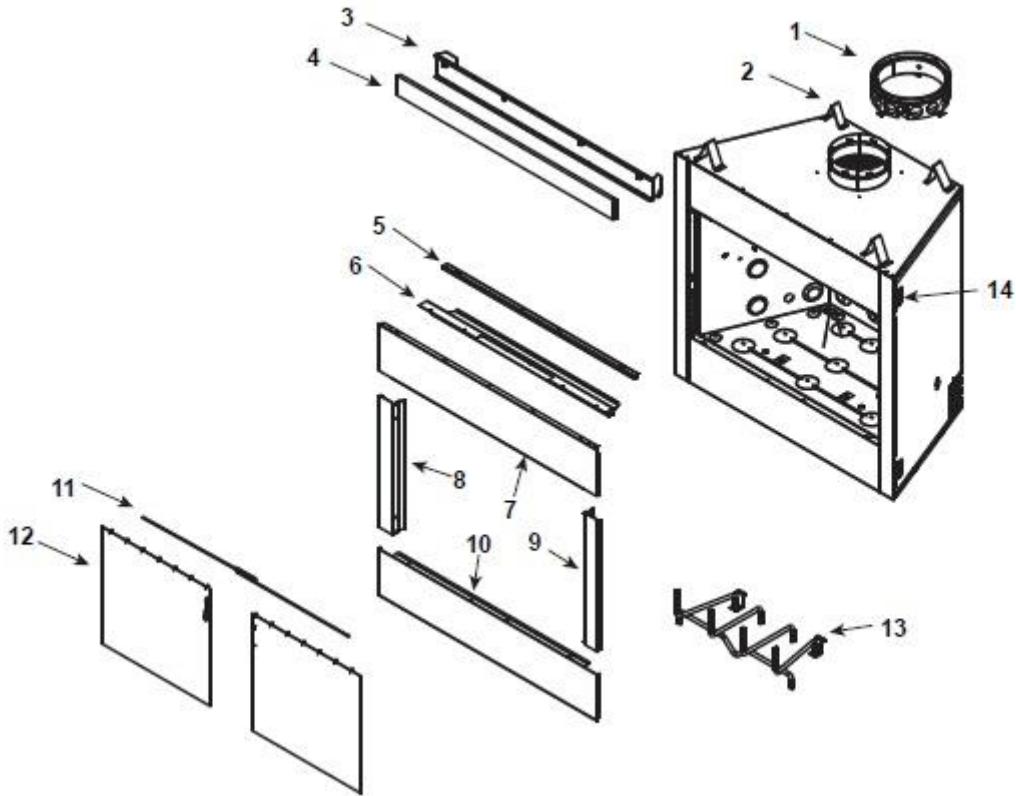

Quadra-Fire Villawood 36 Fireplace

ITEM	DESCRIPTION	COMMENTS	PART NUMBER
1	Starter Section Assembly		22069B
2	Top Standoff	Qty 4 req	4044-111
3	Upper Front Face		4072-143
4	Non Combustible Front		4072-146
5	Door Track (used for upper)		4072-117
6	Smoke Shield		4072-135
7	Upper Trim	Post install must order CUST4004-107	4072-121
8	Left Side Trim		4072-125
9	Right Side Trim		4072-124
10	Lower Trim		4072-120
11	Firescreen Rod	1 piece	4072-133
12	Firescreen Assembly	Qty 2 req	4072-019
13	Grate, 21.50" F x 9.88" D x 14.88" B		GR41
14	Nailing Flange	Qty 4 req	4044-161
	Door Pivot Clip	Qty 2 req	31527
	Strip Protector		18320
	Outside Air Hood	Qty 2 req	33271
	Extended Smoke Shield		4072-155
	Installation Instructions and Owner's Manual		4072-137

#15 Traditional Refractory

ITEM	DESCRIPTION	COMMENTS	PART NUMBER
Traditional Refractory			
15.1	Hearth Refractory, 36.38" F x 17.88" D x 21.18 B		SRV4072-101
15.2	Back Refractory, 17.25" H x 20.93" W		4072-102
15.3	Side Refractory, 17.25" H x 18.21" W	Qty 2 req	4072-103
15.4	Corner Shield	Qty 2 req	4072-145
15.5	Retainer	Qty 3 req	11847

#16 Herringbone Refractory

Herringbone Refractory			
16.1	Hearth Refractory, 36.38" F x 17.88" D x 21.18 B		SRV4072-101
16.2	Back Refractory, 17.25" H x 20.93" W		4072-106
16.3	Side Refractory, Right, 17.25" H x 18.21" W		4072-108
16.4	Side Refractory, Left, 17.25" H x 18.21" W		4072-109
16.5	Corner Shield	Qty 2 req	4072-145
16.6	Retainer	Qty 3 req	11847