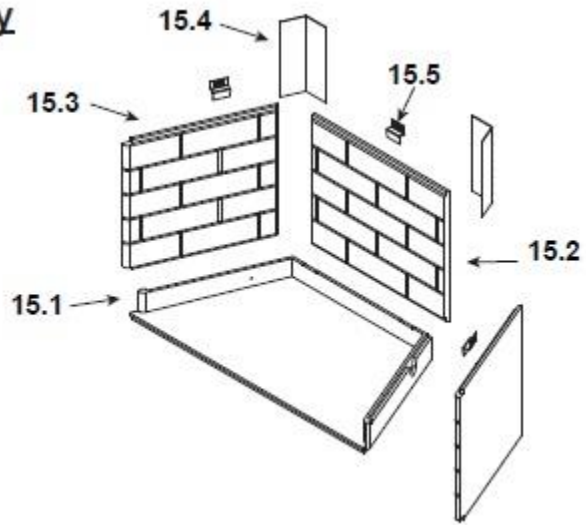

Quadra-Fire Villawood 36 Fireplace

ITEM	DESCRIPTION	COMMENTS	PART NUMBER
1	Starter Section Assembly		22069B
2	Top Standoff	Qty 4 req	4044-111
3	Upper Front Face		4072-143
4	Non Combustible Front		4072-146
5	Door Track (used for upper)		4072-117
6	Smoke Shield		4072-135
7	Upper Trim	Post install must order CUST4004-107	4072-121
8	Left Side Trim		4072-125
9	Right Side Trim		4072-124
10	Lower Trim		4072-120
11	Firescreen Rod	1 piece	4072-133
12	Firescreen Assembly	Qty 2 req	4072-019
13	Grate, 21.50" F x 9.88" D x 14.88" B		GR41
14	Nailing Flange	Qty 4 req	4044-161
	Door Pivot Clip	Qty 2 req	31527
	Strip Protector		18320
	Outside Air Hood	Qty 2 req	33271
	Extended Smoke Shield		4072-155
	Installation Instructions and Owner's Manual		4072-137

#15 Traditional Refractory

ITEM	DESCRIPTION	COMMENTS	PART NUMBER
Traditional Refractory			
15.1	Hearth Refractory, 36.38" F x 17.88" D x 21.18 B		SRV4072-101
15.2	Back Refractory, 17.25" H x 20.93" W		4072-102
15.3	Side Refractory, 17.25" H x 18.21" W	Qty 2 req	4072-103
15.4	Corner Shield	Qty 2 req	4072-145
15.5	Retainer	Qty 3 req	11847

#16 Herringbone Refractory

Herringbone Refractory			
16.1	Hearth Refractory, 36.38" F x 17.88" D x 21.18 B		SRV4072-101
16.2	Back Refractory, 17.25" H x 20.93" W		4072-106
16.3	Side Refractory, Right, 17.25" H x 18.21" W		4072-108
16.4	Side Refractory, Left, 17.25" H x 18.21" W		4072-109
16.5	Corner Shield	Qty 2 req	4072-145
16.6	Retainer	Qty 3 req	11847