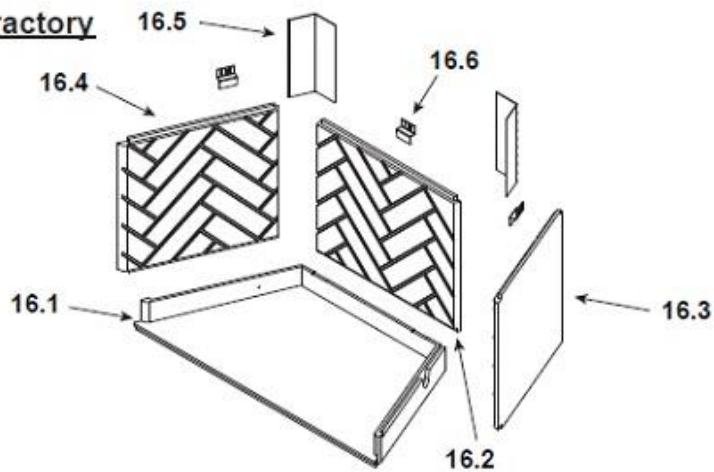

Quadra-Fire Villawood 36 Fireplace

ITEM	DESCRIPTION	COMMENTS	PART NUMBER
1	Starter Section Assembly		22069B
2	Top Standoff	Qty 4 req	4044-111
3	Upper Front Face		4072-143
4	Non Combustible Front		4072-146
5	Door Track (used for upper)		4072-117
6	Smoke Shield		4072-135
7	Upper Trim	Post install must order CUST4004-107	4072-121
8	Left Side Trim		4072-125
9	Right Side Trim		4072-124
10	Lower Trim		4072-120
11	Firescreen Rod	1 piece	4072-133
12	Firescreen Assembly	Qty 2 req	4072-019
13	Grate, 21.50" F x 9.88" D x 14.88" B		GR41
14	Nailing Flange	Qty 4 req	4044-161
	Door Pivot Clip	Qty 2 req	31527
	Strip Protector		18320
	Outside Air Hood	Qty 2 req	33271
	Extended Smoke Shield		4072-155
	Installation Instructions and Owner's Manual		4072-137

#15 Traditional Refractory

ITEM	DESCRIPTION	COMMENTS	PART NUMBER
Traditional Refractory			
15.1	Hearth Refractory, 36.38" F x 17.88" D x 21.18 B		SRV4072-101
15.2	Back Refractory, 17.25" H x 20.93" W		4072-102
15.3	Side Refractory, 17.25" H x 18.21" W	Qty 2 req	4072-103
15.4	Corner Shield	Qty 2 req	4072-145
15.5	Retainer	Qty 3 req	11847

#16 Herringbone Refractory

Herringbone Refractory			
16.1	Hearth Refractory, 36.38" F x 17.88" D x 21.18 B		SRV4072-101
16.2	Back Refractory, 17.25" H x 20.93" W		4072-106
16.3	Side Refractory, Right, 17.25" H x 18.21" W		4072-108
16.4	Side Refractory, Left, 17.25" H x 18.21" W		4072-109
16.5	Corner Shield	Qty 2 req	4072-145
16.6	Retainer	Qty 3 req	11847