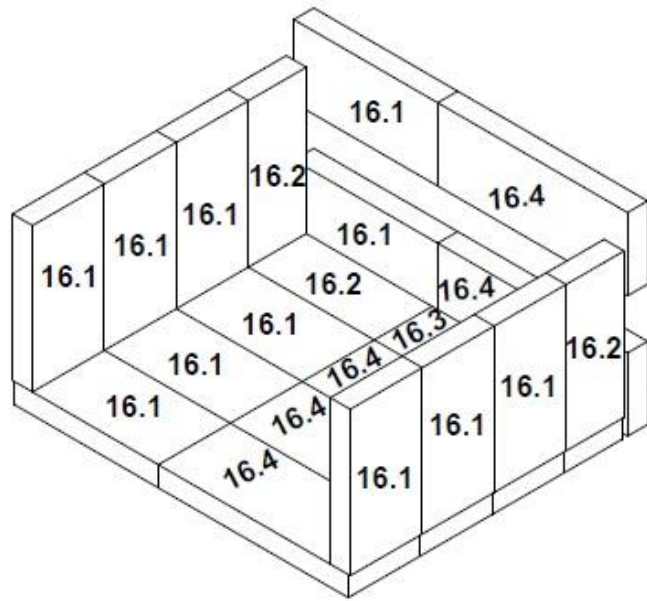

#16 Brick Assembly

ITEM	DESCRIPTION	COMMENTS	PART NUMBER
16	Brick Assembly - Complete Set		SRV4084-016
16.1	Brick, 9 x 4-1/2 x 1-1/4"	Qty 11 req	SRV4083-306
16.2	Brick, 9 x 3-5/8 x 1-1/4"	Qty 3 req	SRV4084-201
16.3	Brick, 11-7/8 x 3-5/8 x 1-1/4"	Qty 1 req	SRV4084-202
16.4	Brick, 11-7/8 x 4-1/2 x 1-1/4"	Qty 5 req	SRV4084-208