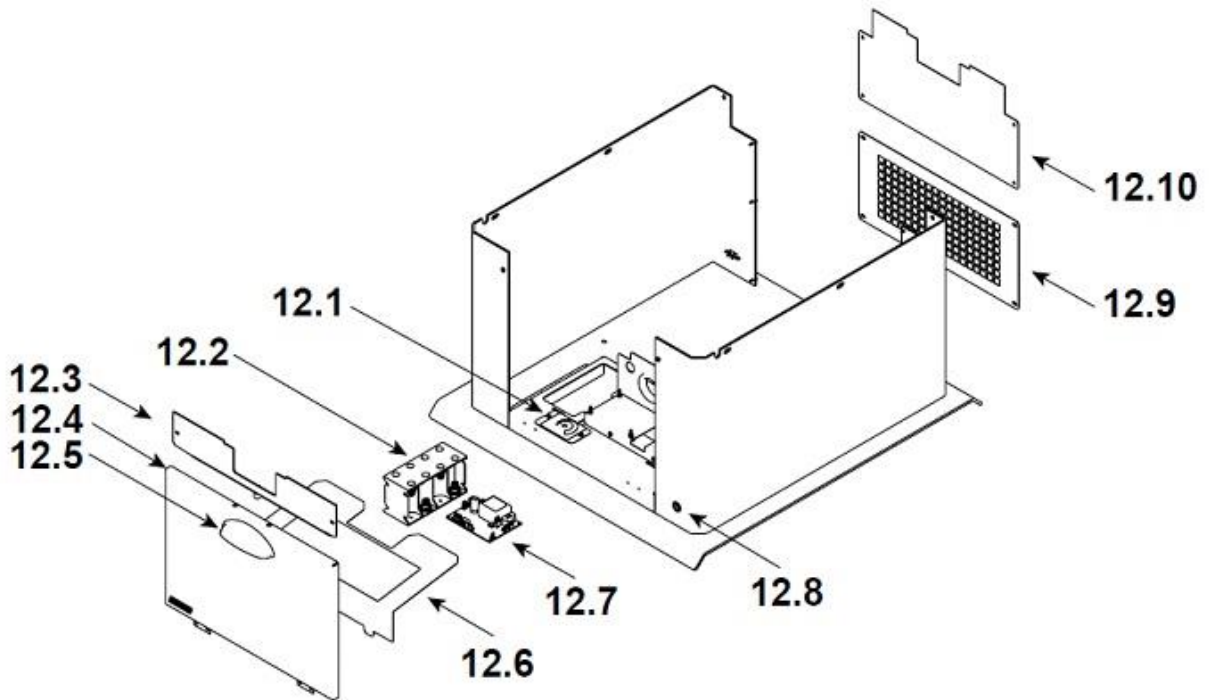

Quadra-Fire Adventure II

ITEM	DESCRIPTION	COMMENTS	PART NUMBER
1	Shield, LH		SRV4084-142
2	Baffle protector		SRV4084-195
3	Baffle Blanket		SRV4084-205
4	Baffle	Qty 2 req	SRV4084-113
5	Thermocouple	Qty 2 req	SRV4083-147
6	Sensor Shield	2 pcs	SRV4084-212
	Door Assembly		See Following Pages
	Manifold Tube Set		TUBES-4084
7	Manifold Tube, Front		SRV4084-139
8	Manifold Tube, Middle		SRV4084-206
9	Manifold Tube, Back	Qty 2 req	SRV4084-138
10	Brick Retainer, Side	Qty 2 req	SRV4083-121
11	Brick Retainer, Back		SRV4083-123
12	Pedestal Assembly		See Following Pages
13	Shield, RH		SRV4084-141
14	Back Shield Assembly		SRV4084-029
15	Blower Cover		SRV4083-213

#12 Pedestal Assembly

ITEM	DESCRIPTION	COMMENTS	PART NUMBER
1	Shield, LH		SRV4084-142
2	Baffle protector		SRV4084-195
3	Baffle Blanket		SRV4084-205
4	Baffle	Qty 2 req	SRV4084-113
5	Thermocouple	Qty 2 req	SRV4083-147
6	Sensor Shield	2 pcs	SRV4084-212
	Door Assembly		See Following Pages
	Manifold Tube Set		TUBES-4084
7	Manifold Tube, Front		SRV4084-139
8	Manifold Tube, Middle		SRV4084-206
9	Manifold Tube, Back	Qty 2 req	SRV4084-138
10	Brick Retainer, Side	Qty 2 req	SRV4083-121
11	Brick Retainer, Back		SRV4083-123
12	Pedestal Assembly		See Following Pages
13	Shield, RH		SRV4084-141
14	Back Shield Assembly		SRV4084-029
15	Blower Cover		SRV4083-213