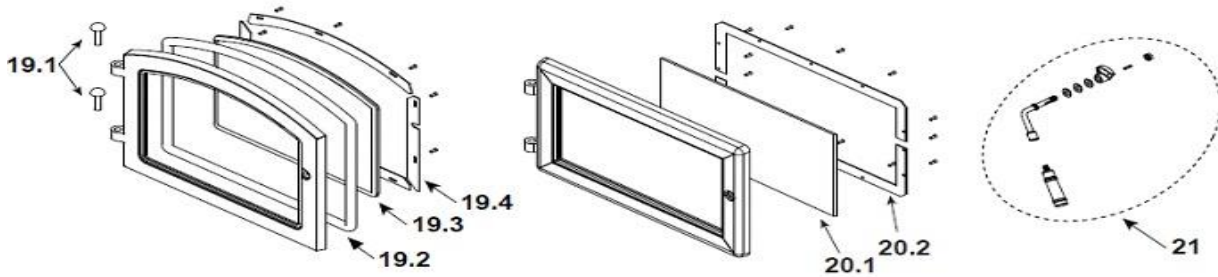

Door Assemblies

#19 Arch Door Assembly

#20 Rectangular Door Assembly

#21 Handle Assembly

ITEM	DESCRIPTION	COMMENTS	PART NUMBER
19	Door Assembly	Black	DR-31/43BK-FH
		Nickel	DR-31/43NL-FH
19.1	Hinge Pins, 1/2"	Qty: 2 Gold	832-0250
		Qty: 2 Nickel	430-5320
19.2	Rope, Door, 3/4" x 84" - Field cut to Size	7 Ft Length	832-1680
19.3	Door Glass Assembly - 15-1/2" W x 13-3/8" H		7000-012
	Gasket, Glass Tape - Field cut to Size	5 Ft Length	832-0460
	Screw, Flat Head Philips 8-32 x 1/2	Pkg of 10	832-0860
19.4	Glass Frame Set	Qty: 4 Pc	832-0350
20	Door Assembly, Rectangular		DR-31RCT
20.1	Door Glass Assembly		SRV7044-027
20.2	Glass Frame Set		SRV7044-191
21	Door Handle Assembly	Arch Door	SRV7033-071
		Rectangle Door	SRV7044-188
	Cam Latch		430-1141
	Key, Cam Latch		430-1151
	Nut, Locking Door Handle	Pkg of 24	226-0100/24
	Washer, Sae, 3/8	Pkg of 3	832-0990