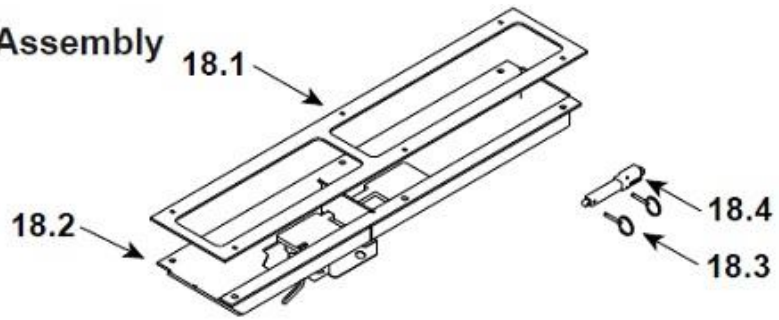

#18 Air Control Channel Assembly

18.1	Air Control Channel Assembly		SRV4084-012
18.2	Air Control Channel Gasket		SRV4084-189
18.3	Linear Actuator		SRV4083-130
18.4	Detent Pin 5/32	Qty 2 req	SRV4083-376