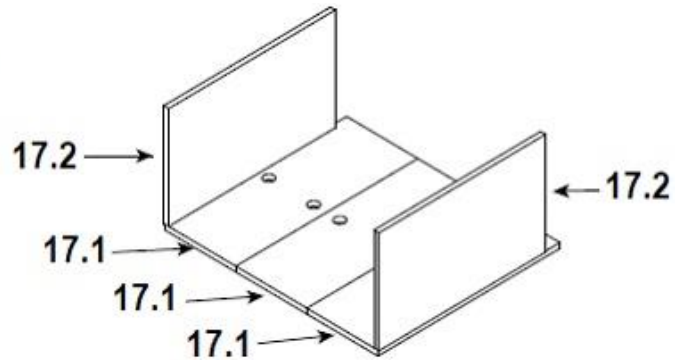

#17 Refractory Assembly

17	Refractory Assembly		SRV4084-026
17.1	Refractory, Bottom	Qty 3 req	SRV4084-135
17.2	Refractory, Side	Qty 2 req	SRV4084-136