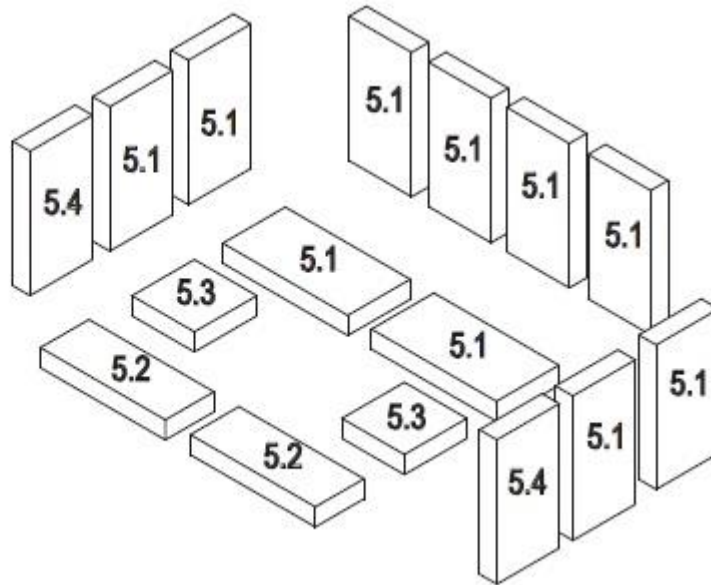

Quadra-Fire Explorer I

ITEM	DESCRIPTION	COMMENTS	PART NUMBER
1	Rear Shroud Assembly		SRV7062-010
2	Flue Collar		SRV7061-201
3	Flue Transition Assembly		SRV29138
4	Top	Matte Black	7062-101MBK
		Porcelain Black	7062-101PBK
		Porcelain Blue	7062-101PDB
		Porcelain Frost	7062-101PFT
		Porcelain Mahogany	7062-101PMH

#5 Brick Assembly

5	Brick Assembly		SRV7062-004
5.1	Brick #1, 9 X 4.5 X 1.25	Qty 10 req	
5.2	Brick #2, 9 x 2.5 x 1.25	Qty 2 req	
5.3	Brick #3, 4.5 x 4.5 x 1.25	Qty 2 req	
5.4	Brick #4, 9 X 3.75 X 1.25	Qty 2 req	
	Brick, Uncut (Must specify size when ordering)	Pkg of 1	832-0550
		Pkg of 6	832-3040
6	Side Left	Matte Black	7062-019MBK
		Porcelain Black	7062-019PBK
		Porcelain Blue	7062-019PDB
		Porcelain Frost	7062-019PFT
		Porcelain Mahogany	7062-019PMH
7	ARS Access Cover		SRV7038-196
8	ARS Channel		SRV7061-184
9	ARS Latch Assembly		SRV7062-034