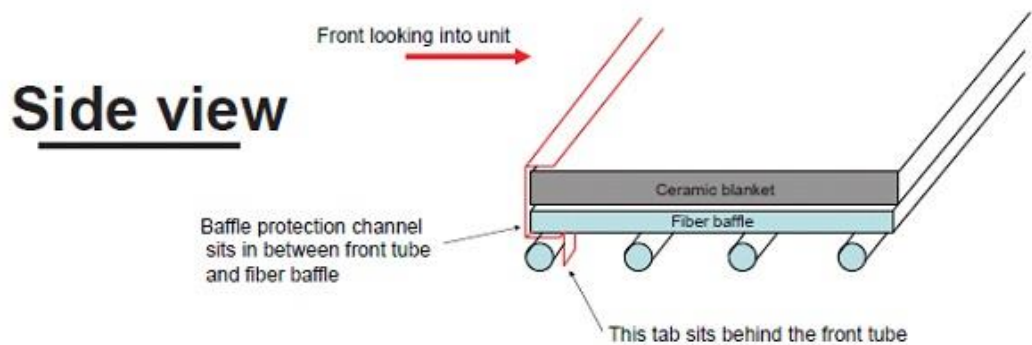

ITEM	DESCRIPTION	COMMENTS	PART NUMBER
10	Top Front Assembly		SRV7046-011
11	Tube Channel Assembly		SRV7046-004

Baffle Protection Channel

12	Baffle Protection Channel		SRV7046-165
13	Baffle Board	Pkg of 2	SRV7046-119
14	Ceramic Fiber Blanket, 1/2" Thick		832-3390
15	Combustion Cover Bottom		SRV7046-144
16	Combustion Air Assembly		SRV7046-009
	Knob	Pkg of 2	32284/2
	Timer (Only) Replacement Assembly		SRV480-1940
17	Timer Door Assembly		SRV7044-020
	Door Gasket		7033-282
18	Burn Rate Control Assembly		SRV7046-007
19	Combustion Cover Assembly		SRV7046-019
	Outside Air Cover Plate		SRV7044-217
20	Tube Channel Base Cover		SRV7046-125
21	Tube Channel Base		SRV7046-115
22	Leg Extension Left/Right		SRV7046-170
23	Convection Back		SRV7046-129
	Component Pack		SRV7046-012
	Leg Extension Left/Right		SRV7046-170
	Paint Touch-Up, 4 oz		812-0910
	Timer Control Arm Assembly		SRV7044-002
	Gasket, Manifold	Pkg of 4	7038-168/4