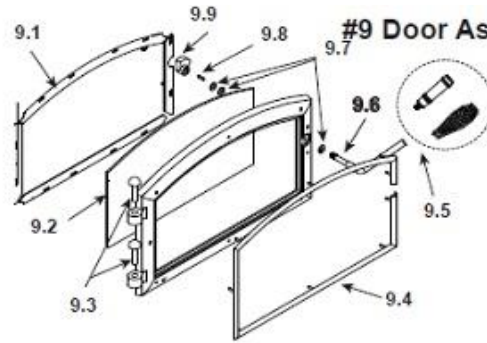

**#6 Brick Set**

**#7 Blower Housing**

6	Brick Set		BRICK-7046
6.1	Brick, 9 x 4-1/2 x 1-1/4"	Qty. 11 Req	
6.2	Brick, 8-3/8 x 4-1/2 x 1.25" Angle Cut (see diagram)	Qty. 2 Req	
6.3	Brick, 7-3/8 x 4-1/2 x 1.25" Angle Cut (see diagram)	Qty. 2 Req	
6.4	Brick, 8-1/8 x 4-1/2 x 1.25" Angle Cut (see diagram)	Qty. 2 Req	
	Brick, Uncut	Pkg of 1	832-0550
		Pkg of 6	832-3040
7	Blower Housing Assembly		SRV7046-003
7.1	Blower Replacement		SRV7044-210
7.2	Snap Disc, # 1, Convection Blower		SRV230-0470
7.3	Filler Plate		SRV7046-180
7.4	Logo, Quadra-Fire	Pkg of 10	7000-649/10
7.5	Wire Harness		SRV7046-184
7.6	Blower Housing		SRV7046-110
7.7	Blower Control Panel		SRV7046-023
	Blower Cord Only		832-2410
	Blower Screen		SRV7046-163
	Knob, Speed Control		200-2041
	Rocker Switch (Round)		SRV7000-515
	Snap Disc Mount Bracket		SRV7046-187
	Speed Control Only (Rheostat)		842-0370

#8 Rectangle Door

#9 Door Assembly

8	Door Rectangle		DR-27RCT
8.1	Door Handle, (Rectangular Door)		SRV7044-188
8.2	Fiber Handle		SRV433-1380
8.3	Glass Assembly	16.88 W x 9.01 H	SRV7046-021
8.4	Glass Frame Set		SRV7046-175
8.5	Screw, Flat Head Philips 8-32 X 1/2	Pkg of 10	832-0860
	Door Hardware		SRV7044-041
9	Door Assembly	Black	DR-27BK-FH
		<b>No longer available</b>	DR-27GD
		Nickel Trim	DR-27NL-FH
9.1	Glass Frame Set		832-1540
9.2	Door Glass Assembly	17.00 W x 9.13 H	7000-011
9.3	Hinge Pins, 1/2"	Gold	832-0250
		Nickel	430-5320
		Black	7000-606/2
9.4	Trim Ring, Door	<b>No longer available</b>	430-2702
		<b>No longer available</b>	430-5350
9.6	Door Handle Assembly	Fiber	SRV7033-071
		Spring	832-0540
9.5	Handle	Fiber	SRV7060-212
		Nickel, 1/2" Spring	250-8330
		Gold, 1/2" Spring	832-0620
9.7	Washer, Sae, 3/8	Pkg of 3	832-0990
9.8	Key, Cam Latch		430-1151
9.9	Cam Latch		430-1141
	Door Rope		832-1680
	Glass Tape		832-0460
	Component Pack (Includes (2) Hinge Pins, 1/2" & 1/4" Spring Handles)	Black & Gold Doors	7007-025
		Nickel Doors	7007-026