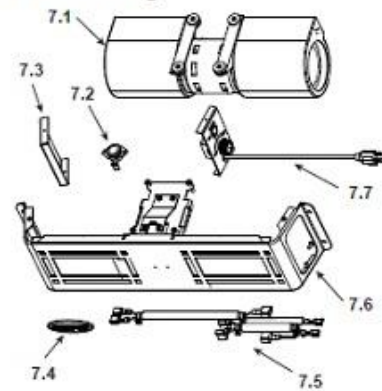

Quadra-Fire 2700i Fireplace Insert

ITEM	DESCRIPTION	COMMENTS	PART NUMBER
1	Flue Attach Ring		SRV7044-154
2	Gasket, Flue Collar		SRV7044-194
3	Chimney Ring Attach		SRV7044-181
4	Top Front Bracket		SRV7046-141
5	Brick Retainer/Tube Support		SRV7046-123

**#6 Brick Set**

**#7 Blower Housing**

6	Brick Set		BRICK-7046
6.1	Brick, 9 x 4-1/2 x 1-1/4"	Qty. 11 Req	
6.2	Brick, 8-3/8 x 4-1/2 x 1.25" Angle Cut (see diagram)	Qty. 2 Req	
6.3	Brick, 7-3/8 x 4-1/2 x 1.25" Angle Cut (see diagram)	Qty. 2 Req	
6.4	Brick, 8-1/8 x 4-1/2 x 1.25" Angle Cut (see diagram)	Qty. 2 Req	
	Brick, Uncut	Pkg of 1	832-0550
		Pkg of 6	832-3040
7	Blower Housing Assembly		SRV7046-003
7.1	Blower Replacement		SRV7044-210
7.2	Snap Disc, # 1, Convection Blower		SRV230-0470
7.3	Filler Plate		SRV7046-180
7.4	Logo, Quadra-Fire	Pkg of 10	7000-649/10
7.5	Wire Harness		SRV7046-184
7.6	Blower Housing		SRV7046-110
7.7	Blower Control Panel		SRV7046-023
	Blower Cord Only		832-2410
	Blower Screen		SRV7046-163
	Knob, Speed Control		200-2041
	Rocker Switch (Round)		SRV7000-515
	Snap Disc Mount Bracket		SRV7046-187
	Speed Control Only (Rheostat)		842-0370