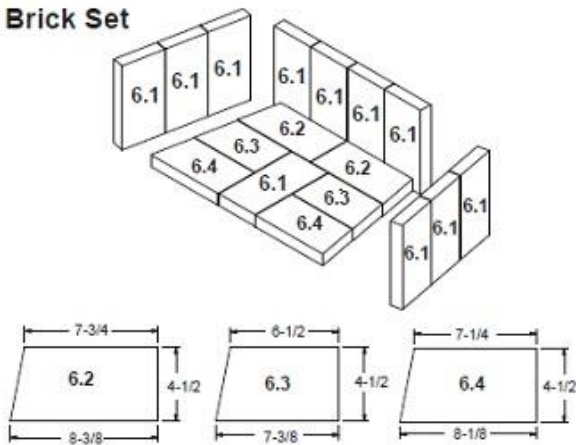

Quadra-Fire 2700i Fireplace Insert

ITEM	DESCRIPTION	COMMENTS	PART NUMBER
1	Flue Attach Ring		SRV7044-154
2	Gasket, Flue Collar		SRV7044-194
3	Chimney Ring Attach		SRV7044-181
4	Top Front Bracket		SRV7046-141
5	Brick Retainer/Tube Support		SRV7046-123

**#6 Brick Set**

**#7 Blower Housing**

6	Brick Set		BRICK-7046
6.1	Brick, 9 x 4-1/2 x 1-1/4"	Qty. 11 Req	
6.2	Brick, 8-3/8 x 4-1/2 x 1.25" Angle Cut (see diagram)	Qty. 2 Req	
6.3	Brick, 7-3/8 x 4-1/2 x 1.25" Angle Cut (see diagram)	Qty. 2 Req	
6.4	Brick, 8-1/8 x 4-1/2 x 1.25" Angle Cut (see diagram)	Qty. 2 Req	
	Brick, Uncut	Pkg of 1	832-0550
		Pkg of 6	832-3040
7	Blower Housing Assembly		SRV7046-003
7.1	Blower Replacement		SRV7044-210
7.2	Snap Disc, # 1, Convection Blower		SRV230-0470
7.3	Filler Plate		SRV7046-180
7.4	Logo, Quadra-Fire	Pkg of 10	7000-649/10
7.5	Wire Harness		SRV7046-184
7.6	Blower Housing		SRV7046-110
7.7	Blower Control Panel		SRV7046-023
	Blower Cord Only		832-2410
	Blower Screen		SRV7046-163
	Knob, Speed Control		200-2041
	Rocker Switch (Round)		SRV7000-515
	Snap Disc Mount Bracket		SRV7046-187
	Speed Control Only (Rheostat)		842-0370