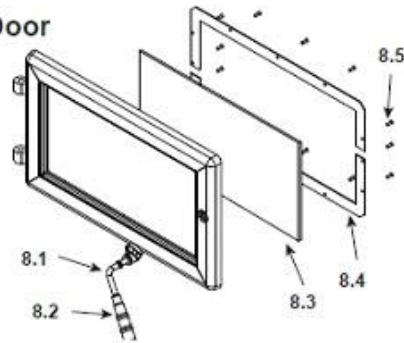

**#6 Brick Set**

**#7 Blower Housing**

6	Brick Set		BRICK-7046
6.1	Brick, 9 x 4-1/2 x 1-1/4"	Qty. 11 Req	
6.2	Brick, 8-3/8 x 4-1/2 x 1.25" Angle Cut (see diagram)	Qty. 2 Req	
6.3	Brick, 7-3/8 x 4-1/2 x 1.25" Angle Cut (see diagram)	Qty. 2 Req	
6.4	Brick, 8-1/8 x 4-1/2 x 1.25" Angle Cut (see diagram)	Qty. 2 Req	
	Brick, Uncut	Pkg of 1	832-0550
		Pkg of 6	832-3040
7	Blower Housing Assembly		SRV7046-003
7.1	Blower Replacement		SRV7044-210
7.2	Snap Disc, # 1, Convection Blower		SRV230-0470
7.3	Filler Plate		SRV7046-180
7.4	Logo, Quadra-Fire	Pkg of 10	7000-649/10
7.5	Wire Harness		SRV7046-184
7.6	Blower Housing		SRV7046-110
7.7	Blower Control Panel		SRV7046-023
	Blower Cord Only		832-2410
	Blower Screen		SRV7046-163
	Knob, Speed Control		200-2041
	Rocker Switch (Round)		SRV7000-515
	Snap Disc Mount Bracket		SRV7046-187
	Speed Control Only (Rheostat)		842-0370

#8 Rectangle Door

#9 Door Assembly

8	Door Rectangle		DR-27RCT
8.1	Door Handle, (Rectangular Door)		SRV7044-188
8.2	Fiber Handle		SRV433-1380
8.3	Glass Assembly	16.88 W x 9.01 H	SRV7046-021
8.4	Glass Frame Set		SRV7046-175
8.5	Screw, Flat Head Philips 8-32 X 1/2	Pkg of 10	832-0860
	Door Hardware		SRV7044-041
9	Door Assembly	Black	DR-27BK-FH
		<b>No longer available</b>	DR-27GD
		Nickel Trim	DR-27NL-FH
9.1	Glass Frame Set		832-1540
9.2	Door Glass Assembly	17.00 W x 9.13 H	7000-011
9.3	Hinge Pins, 1/2"	Gold	832-0250
		Nickel	430-5320
		Black	7000-606/2
9.4	Trim Ring, Door	<b>No longer available</b>	430-2702
		<b>No longer available</b>	430-5350
9.6	Door Handle Assembly	Fiber	SRV7033-071
		Spring	832-0540
9.5	Handle	Fiber	SRV7060-212
		Nickel, 1/2" Spring	250-8330
		Gold, 1/2" Spring	832-0620
9.7	Washer, Sae, 3/8	Pkg of 3	832-0990
9.8	Key, Cam Latch		430-1151
9.9	Cam Latch		430-1141
	Door Rope		832-1680
	Glass Tape		832-0460
	Component Pack (Includes (2) Hinge Pins, 1/2" & 1/4" Spring Handles)	Black & Gold Doors	7007-025
		Nickel Doors	7007-026