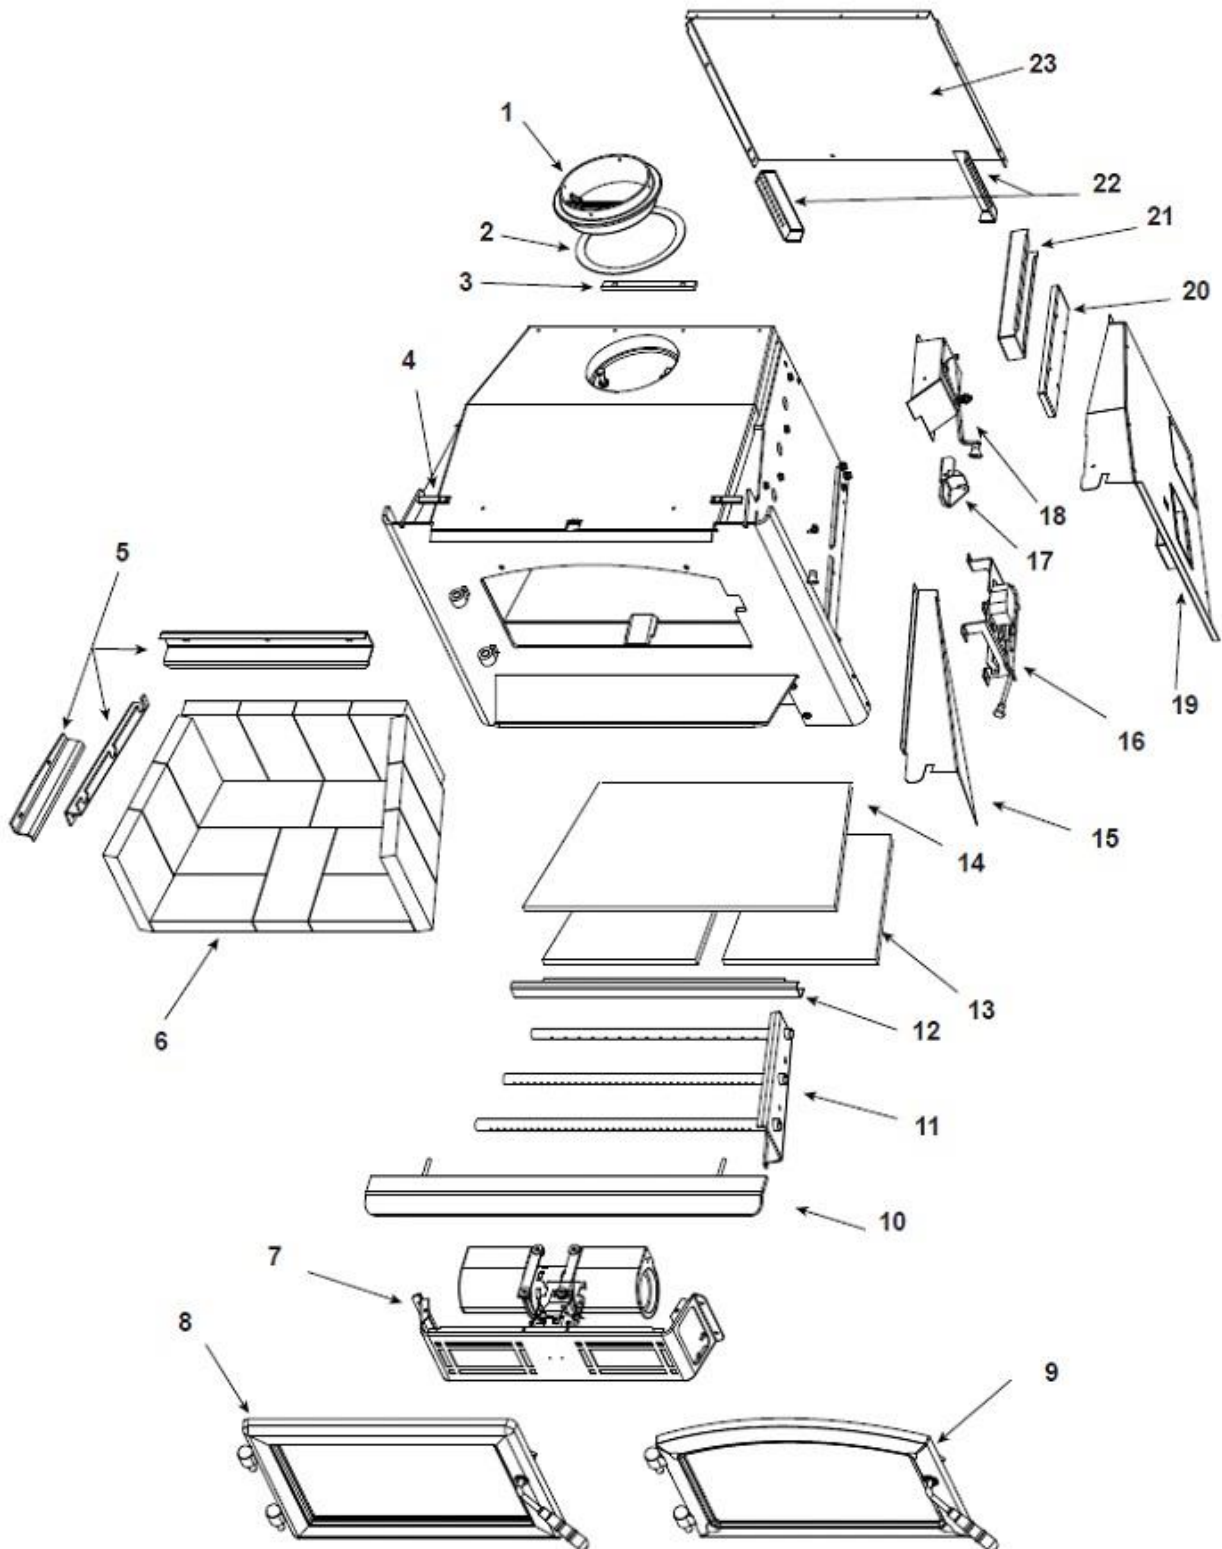

Quadra-Fire 2700i Fireplace Insert

ITEM	DESCRIPTION	COMMENTS	PART NUMBER
1	Flue Attach Ring		SRV7044-154
2	Gasket, Flue Collar		SRV7044-194
3	Chimney Ring Attach		SRV7044-181
4	Top Front Bracket		SRV7046-141
5	Brick Retainer/Tube Support		SRV7046-123

**#6 Brick Set**

**#7 Blower Housing**

6	Brick Set		BRICK-7046
6.1	Brick, 9 x 4-1/2 x 1-1/4"	Qty. 11 Req	
6.2	Brick, 8-3/8 x 4-1/2 x 1.25" Angle Cut (see diagram)	Qty. 2 Req	
6.3	Brick, 7-3/8 x 4-1/2 x 1.25" Angle Cut (see diagram)	Qty. 2 Req	
6.4	Brick, 8-1/8 x 4-1/2 x 1.25" Angle Cut (see diagram)	Qty. 2 Req	
	Brick, Uncut	Pkg of 1	832-0550
		Pkg of 6	832-3040
7	Blower Housing Assembly		SRV7046-003
7.1	Blower Replacement		SRV7044-210
7.2	Snap Disc, # 1, Convection Blower		SRV230-0470
7.3	Filler Plate		SRV7046-180
7.4	Logo, Quadra-Fire	Pkg of 10	7000-649/10
7.5	Wire Harness		SRV7046-184
7.6	Blower Housing		SRV7046-110
7.7	Blower Control Panel		SRV7046-023
	Blower Cord Only		832-2410
	Blower Screen		SRV7046-163
	Knob, Speed Control		200-2041
	Rocker Switch (Round)		SRV7000-515
	Snap Disc Mount Bracket		SRV7046-187
	Speed Control Only (Rheostat)		842-0370