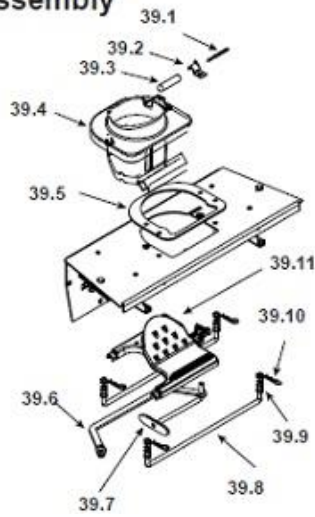

#39 Firepot Riser Assembly