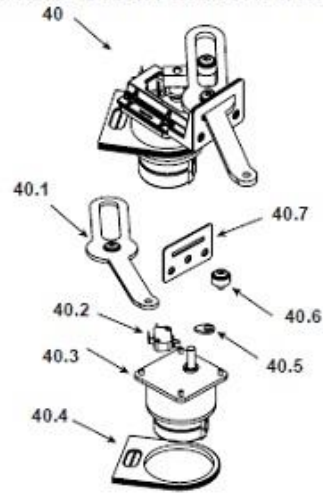

#40 Auto-Clean Motor/Arm Assembly

39	Firepot Riser Assembly		SRV7034-002
39.1	Thermocouple, K		SRV7034-247
39.2	Half Clip		7000-321
39.3	Thermocouple Protection Tube		SRV7034-186
39.4	Firepot Assembly		SRV7034-072B
39.5	Gasket, Firepot		7034-190
39.6	Auto-Clean Link Arm		7034-176
39.7	Plow Weldment, Auto-Clean		7034-024
39.8	Rail, Auto-Clean		SRV7034-152
39.9	Spring	Pkg of 4	7000-513/4
39.10	Hitch Pin Clip 3/32	Pkg of 10	7000-374/10
39.11	Firepot Bottom		7034-153
	Auto-Clean Bottom Assembly (Includes Auto Clean Plow Weldment, Link Arm, Firepot Bottom & Hitch Pin Clip)		7034-021
	Firepot Riser Clamp Assembly (Includes Clamp and Hex Nut)		7034-012
40	Auto-Clean Motor/Arm Assembly		SRV7034-020
40.1	Auto-Clean Lever		7034-158
40.2	Micro Switch No		7000-327
40.3	Gear Motor 12V		7000-502
40.4	Grommet, Motor, Auto-Clean		7034-188
40.5	Cam, Switch, Auto-Clean		SRV7034-187
40.6	Bearing		7000-333
40.7	Gasket, Auto-Clean		7034-165