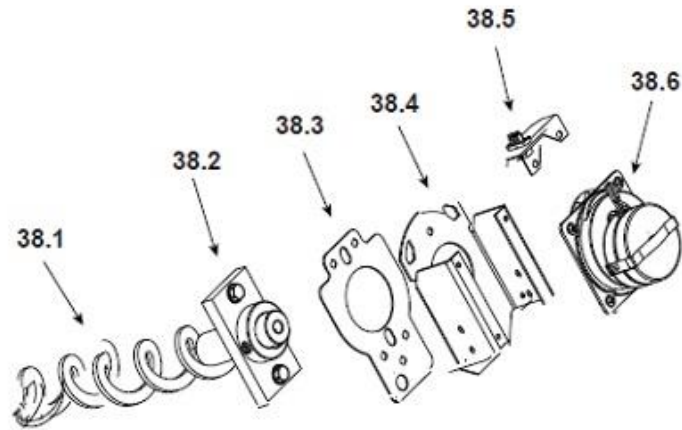

ITEM	DESCRIPTION	COMMENTS	PART NUMBER
30	Combustion Blower Assembly		7034-033
	Gasket, Blower, Combustion (Between ...)	...Housing & Stove	SRV7000-332
	Gasket, Motor, Blower, Combustion (Between ...)	...Housing & Motor	SRV7000-714
31	Control Board Assembly		SRV7000-456
	Fuse 15A Slow Iec Glass	Pkg of 10	7000-491/10
32	Convection Blower		SRV7000-260
33	Gasket, Blower, Convection		7000-329
34	Detent Pin	Pre 00700201366	7000-376
		Post 00700201366	7000-393
35	Exhaust Transition & Flue Assembly		SRV7036-029
	Gasket, Flue Adapter		240-0850
	Latch, Draw		229-0230
36	Snap Disc, Manual Reset		SRV230-1290
37	Bracket, Hopper Magnet		7036-149

#38 Feed Assembly

38	Feed Assembly		SRV7034-004
38.1	Feed Spring Assembly (Only)		SRV7001-046
38.2	Bearing, Feed System, Nylon		410-0552
38.3	Gasket, Feed Motor		7034-144
38.4	Bracket, Motor, Feed		7034-143
38.5	Optical Switch Assembly		7034-038
38.6	Feed Motor DC		SRV7000-313
	Collar, Set, 7/8		229-0520