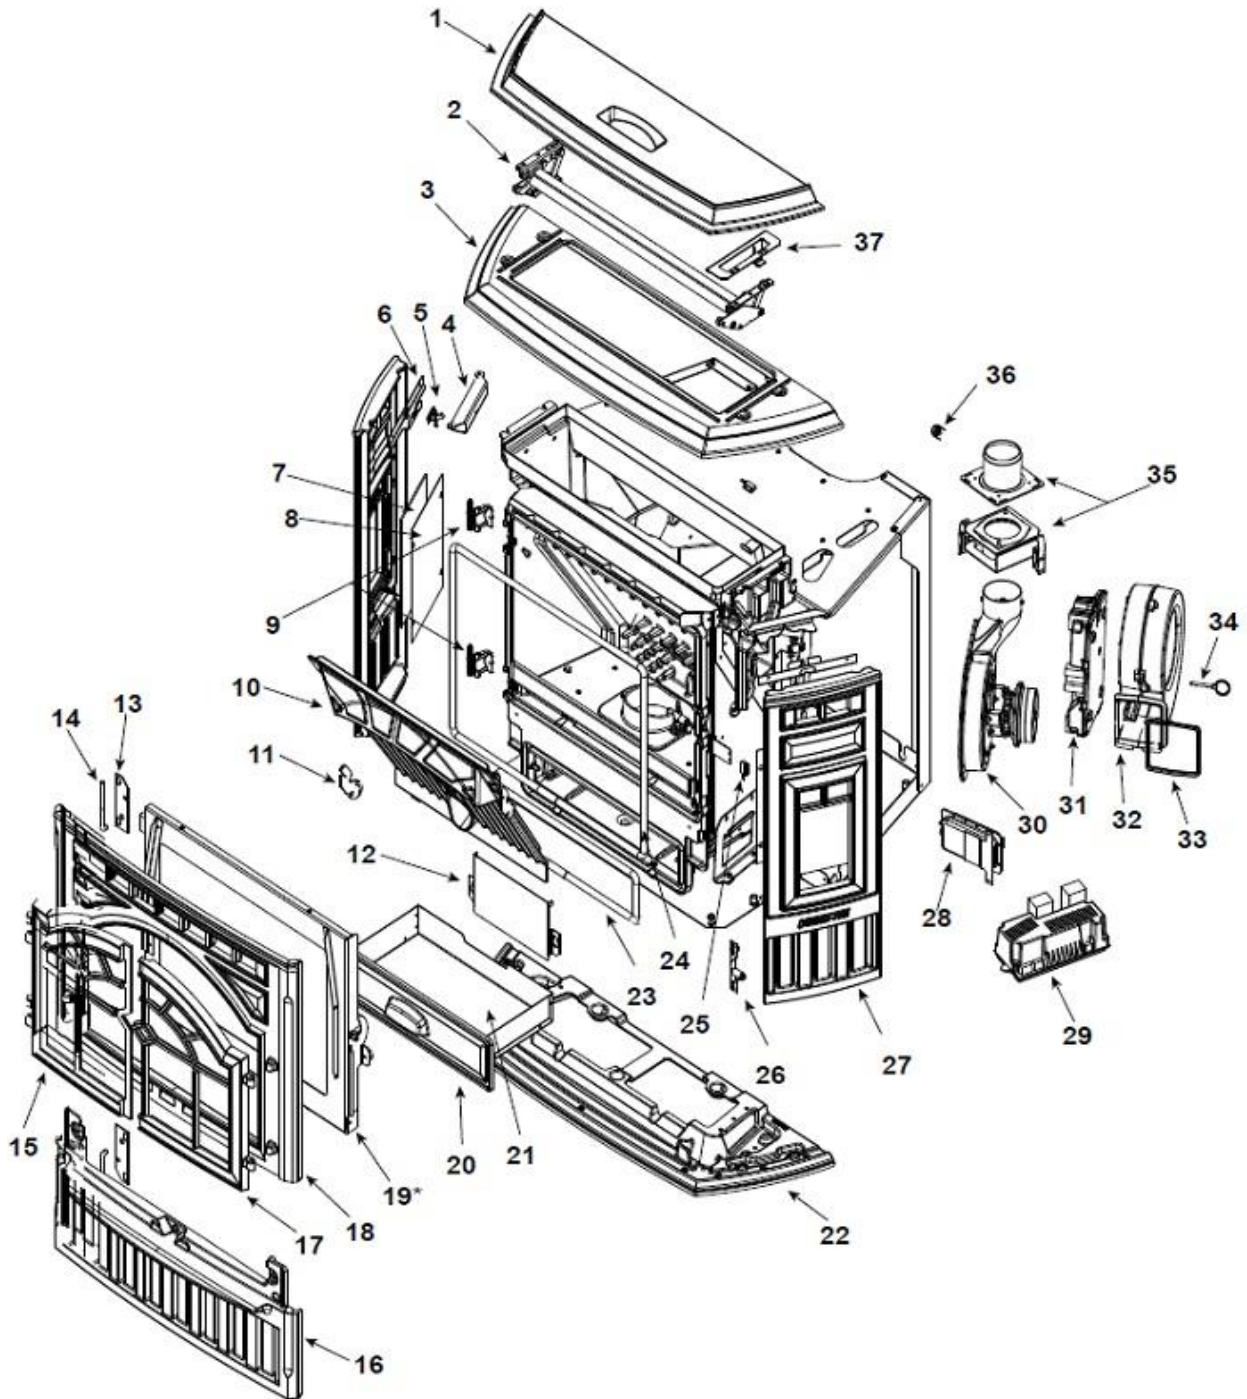

Quadra-Fire Mt. Vernon AE Fireplace Insert

MTVERNINSAE-CSB, MTVERNINSAE-MBK, MTVERNINSAE-PMH

MTVERNINSAE-CWL (Sept 2006 thru June 2011)