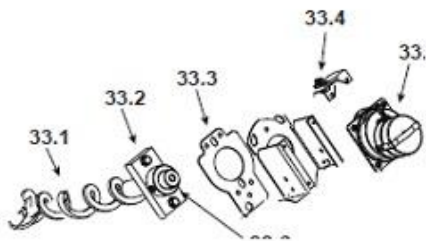

ITEM	DESCRIPTION	COMMENTS	PART NUMBER
27	Detent Pin	Pre 00700103644	7000-376
	Elbow Latch	Post 00700103644	7000-393
28	Exhaust Transition Assembly		7034-139
29	Power Supply Assembly		SRV7000-443
30	Control Board Assembly		SRV7000-456
	Fuse 15A Slow Iec Glass	Pkg of 10	7000-491/10
31	Snap Disc, Manual Reset		SRV230-1290
32	Rear Shroud		7034-170

#33 Feed Assembly