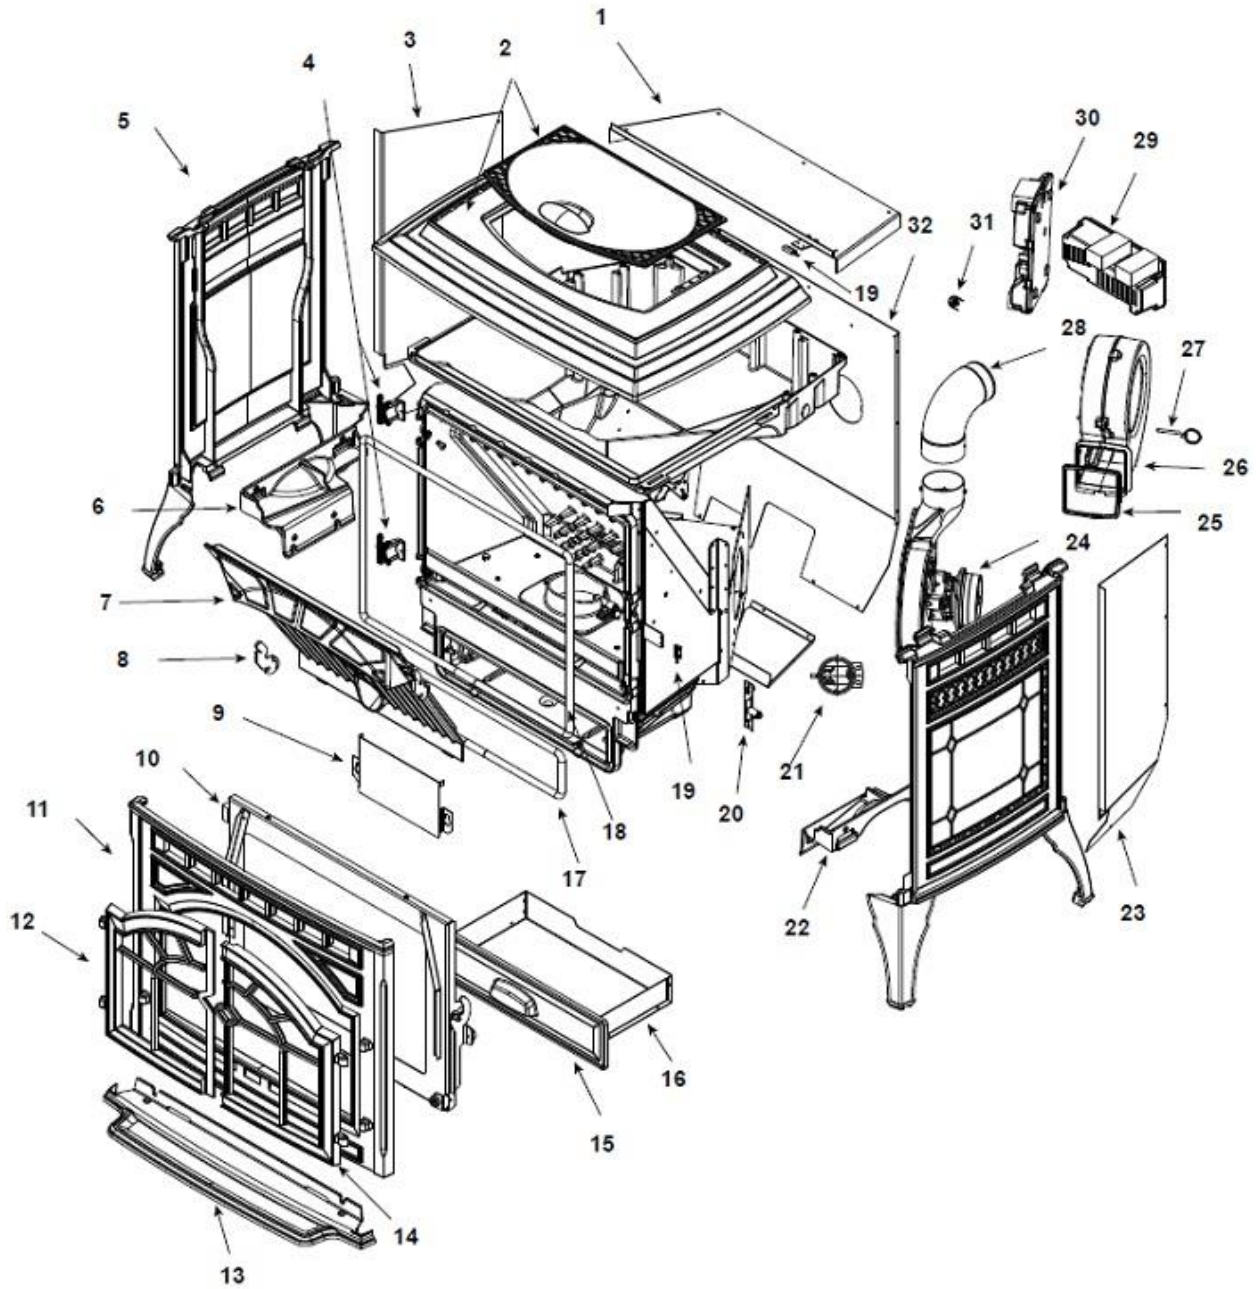

Quadra-Fire Mt. Vernon AE