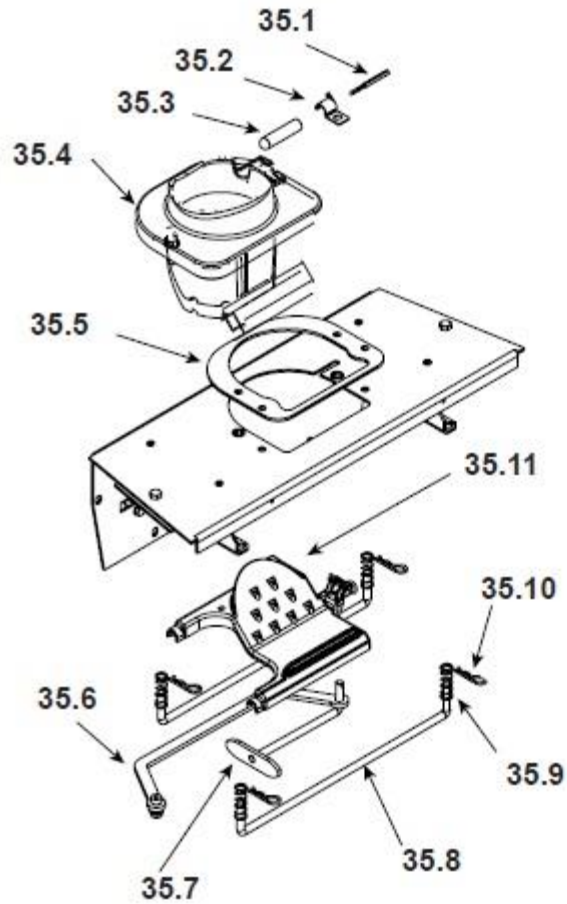

ITEM	DESCRIPTION	COMMENTS	PART NUMBER
27	Detent Pin	Pre 00700103644	7000-376
	Elbow Latch	Post 00700103644	7000-393
28	Exhaust Transition Assembly		7034-139
29	Power Supply Assembly		SRV7000-443
30	Control Board Assembly		SRV7000-456
	Fuse 15A Slow Iec Glass	Pkg of 10	7000-491/10
31	Snap Disc, Manual Reset		SRV230-1290
32	Rear Shroud		7034-170

**#33 Feed Assembly**

**#34 Auto-Clean Motor/Arm Assembly**

33	Feed Assembly		SRV7034-004
33.1	Feed Spring Assembly (Only)		SRV7001-046
33.2	Bearing, Feed System, Nylon		410-0552
33.3	Gasket, Feed Motor		7034-144
33.4	Optical Switch Assembly		7034-038
33.5	Feed Motor DC		SRV7000-313
33.6	Collar, Set, 7/8		229-0520
34	Auto-Clean Motor/Arm Assembly		SRV7034-020
34.1	Auto-Clean Lever		7034-158
34.2	Micro Switch No		7000-327
34.3	Gear Motor 12V		7000-502
34.4	Grommet, Motor, Auto-Clean		7034-188
34.5	Cam, Switch, Auto-Clean		SRV7034-187
34.6	Bearing		7000-333
34.7	Gasket, Auto-Clean		7034-165

#35 Firepot Riser Assembly

ITEM	DESCRIPTION	COMMENTS	PART NUMBER
35	Firepot Riser Assembly		SRV7034-002
35.1	Thermocouple, K		SRV7034-247
35.2	Half Clip - Thermocouple Holder		7000-321
35.3	Thermocouple Protection Tube - Thermocouple Cover		SRV7034-186
35.4	Firepot Assembly, Upper		SRV7034-072B
35.5	Gasket, Firepot		7034-190
35.6	Auto-Clean Link Arm		7034-176
35.7	Plow Weldment, Auto-Clean		7034-024
35.8	Rail, Auto-Clean		SRV7034-152
35.9	Spring	Pkg of 4	7000-513/4
35.10	Hitch Pin Clip 3/32	Pkg of 10	7000-374/10
35.11	Firepot Bottom		7034-153
	Auto-Clean Bottom Assembly (Includes Auto Clean Plow Weldment, Link Arm, Firepot Bottom & Hitch Pin Clip)		7034-021
	Firepot Riser Clamp Assembly (Includes Clamp and Hex Nut)		7034-012