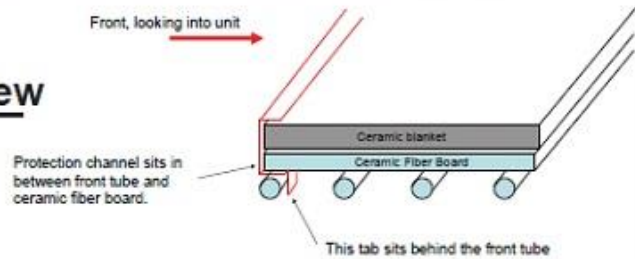

ITEM	DESCRIPTION	COMMENTS	PART NUMBER
14	Access Assembly		433-6270
15	Wire Harness		SRV480-0990
16	Upgrade Kit - Fan & Timer Upgrade Kit	Pre 1577579	433-5730
	Blower Assembly	Pre 0091588198	812-4900
	Blower Assembly w/Bracket	Post 0091588198	SRV433-5890
17	Standoff Top		480-1040
18	Plate, Cover, Outer Can		480-1300

#19 Protection Channel

Side view

19	Baffle Protection Kit		433-2720
	Air Shut Off Kit	Pre 1575932	ASK-7100
	Control Knob, OA Handle		7000-246
	Brick Retainer Assembly		SRV433-5860
	Bypass Lever Assembly		SRV433-5850
	Chimney Air Kit		CAK4A
	Outside Air Shield		33271
	Collar, Set, 1/4		229-0750
	Component Pack (Includes Clamp Connector, Knob, Owners Manual, Epa Label, Sales Efficiency, Light Switch, Light Switch Cover Plate, Fan Speed Control, Touch-Up Paint & Quadra-Fire Warranty Card)		433-5180
	Control Arm Assembly		433-5880
	Face Board Assembly, Non-combustible board		433-5720
	Fan Speed Control		SRV7000-143
	Flange, Outer Can Lower		433-0970
	Hearth Strip		18320
	Knob, ACC Knob	Pkg of 2	32284/2
	Light Switch		480-1260
	Light Switch Cover Plate		480-1270
	Outside Air Hood 6"		4059-051
	Paint Touch-Up		812-0910
	Unit Collar		659-125