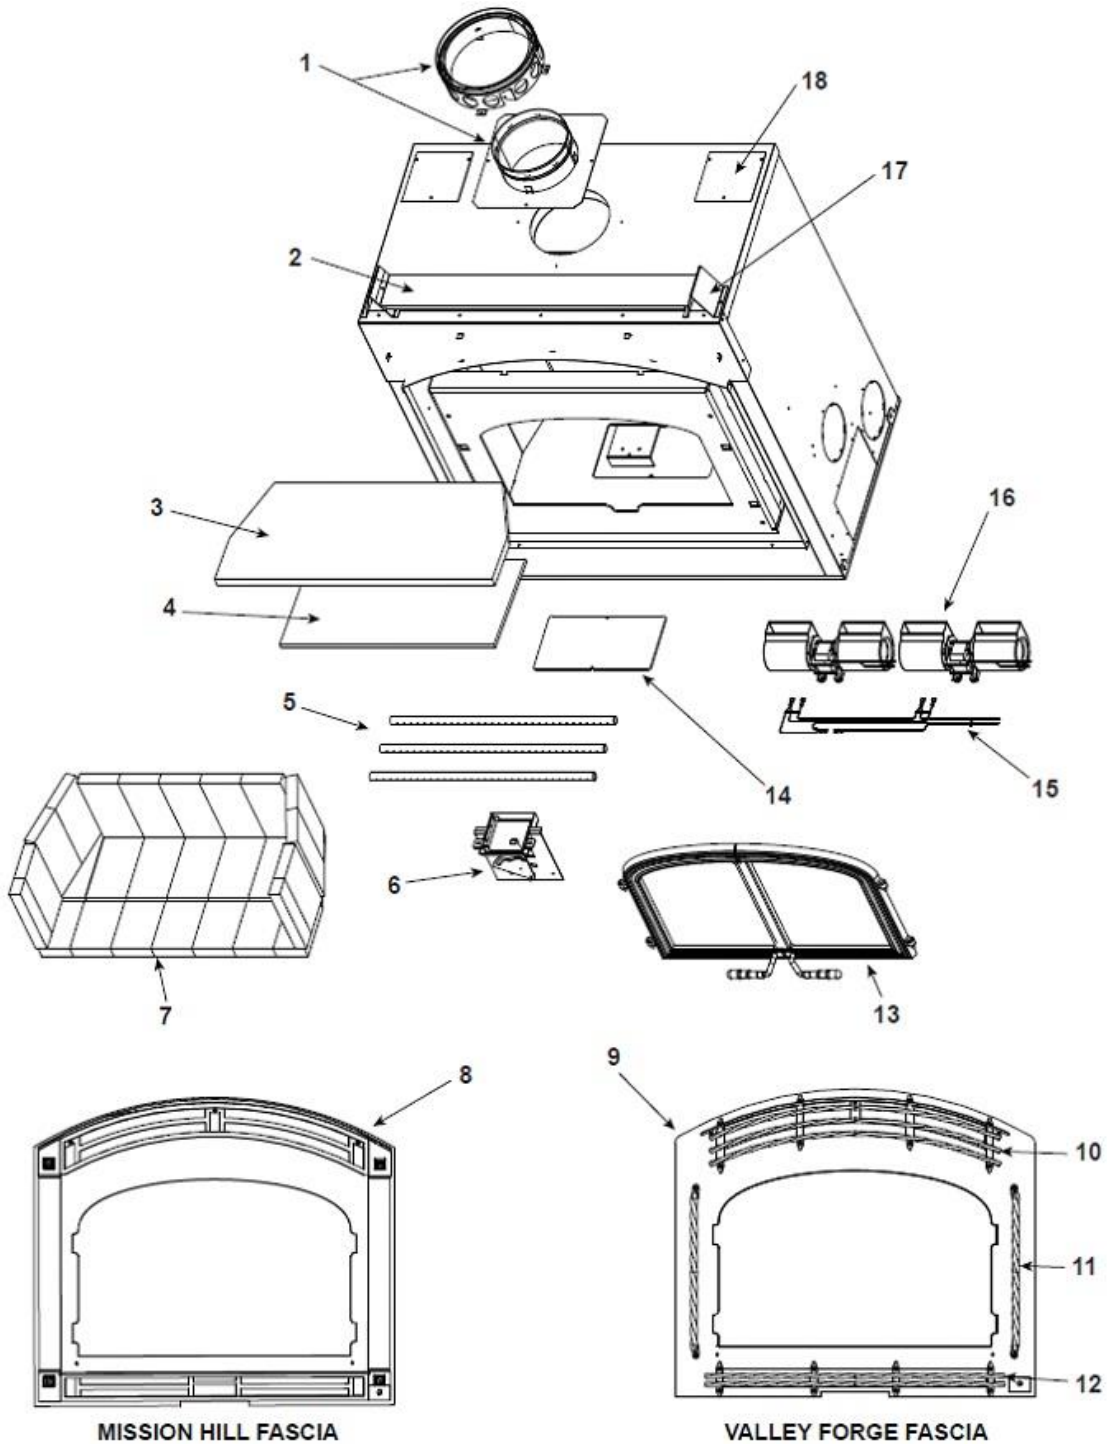

Quadra-Fire 7100

7100FP-BK-B and 7100FP-NL-B (Aug 2006 - Active)

7100FP-GD-B (Mar 2005 - May 2016)

7100FP-BK, 7100FP-GD and 7100FP-NL (Mar 2005 - July 2006)

ITEM	DESCRIPTION	COMMENTS	PART NUMBER
1	Starter Plate Assembly		SL1
	Starter Section Assembly 8"		22069B
2	Header Shield		480-1130
3	Ceramic Fiber Blanket, 1 In.		433-0920
4	Ceramic Fiberboard		SRV433-0910
5	Manifold Tube Set		TUBES-433
	Manifold Clip/Screws		832-0661
6	Upgrade Kit - Fan & Timer Upgrade Kit	Pre 1577579	433-5730
	Timer Assembly - Complete Timer Assembly	Post 1577579	SRV433-5080
	Component Pack		433-5700
	Gasket, Timer		433-1290
	Timer Replacement		SRV480-1940
<p>#7 Brick Set</p>			
7	Brick Assembly - Complete Set	Pkg of 27	BRICK-433
7.1	Brick, 9" x 3.25" x 1.25" Angled (see diagram)	Qty. 2 Req.	433-6080
7.2	Brick, 6.25" x 4.5" x 1.25"	Qty. 5 Req.	433-6090
7.3	Brick, 9" x 2" x 1.25"	Qty. 2 Req.	433-6110
7.4	Brick, 6.25" x 3.5" x 1.25"	Qty. 2 Req.	433-6120
7.5	Brick, 9" x 4.5" x 1.25"	Qty. 16 Req.	832-2370
	Brick Uncut, Clay	Pkg of 6	832-3030
8	Fascia, Mission Hill	Pre 0071580458	DF-7100MH
		Post 0071580458	DF-7100MH-B
	Screw, BH SH 1/4-20 x 1.25 BLK	Pkg of 24	225-0630/24
	Screw, 1/4-20 x .5 Button Head	Pkg of 20	32328/20
	Nut, Tinnerman Cage 1/4-20	Pkg of 4	812-2980
	Component Pack		433-5990
9	Fascia, Valley Forge	Pre 0071580458	DF-7100VF
		Post 0071580458	DF-7100VF-B
	Fascia, Rolling Meadows	Post 0071580458	DF-7100RM
		Post 0071580458	DF-7100RM-NL
	Component Pack		433-5990